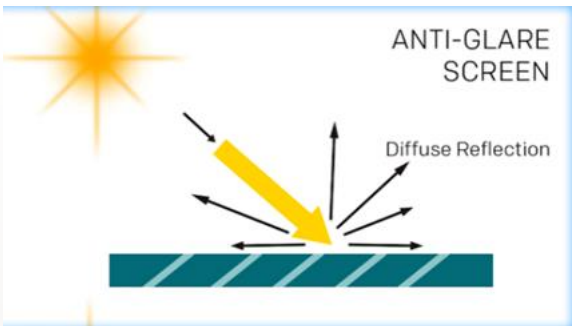

Perfect Color, Off-Angle and Resolution

178° wide viewing angle renders outstanding clarity, brightness, and color.

¹ Requires 3rd party control system installation, check with your installer. ** Battery Life Spec when playing video.

² This Portable Display requires a wireless or LAN connection to enjoy Free and Subscription-based streaming of broadcast programming.

Matte Screen Anti-Glare Display

The P100 Matte Screen design helps to reduce the annoying distraction of reflected light and glare and improves off-angle contrast ratio for deeper colors while watching streaming TV indoors or outdoors, sports when tailgating, or a movie while on a camping trip.