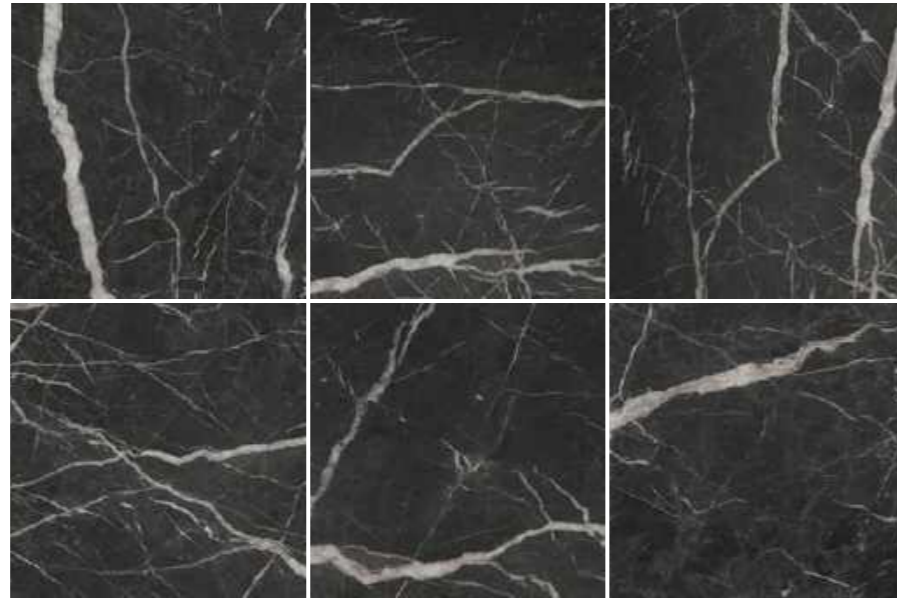

V3
Moderate

Technical Standard

Floor Wall Low water absorption Commercial Indoor

Commercial Outdoor Residential Indoor Residential Outdoor

NICE
MARBLE

Digital faces

NICE

FLOOR:
NICE
600x600mm