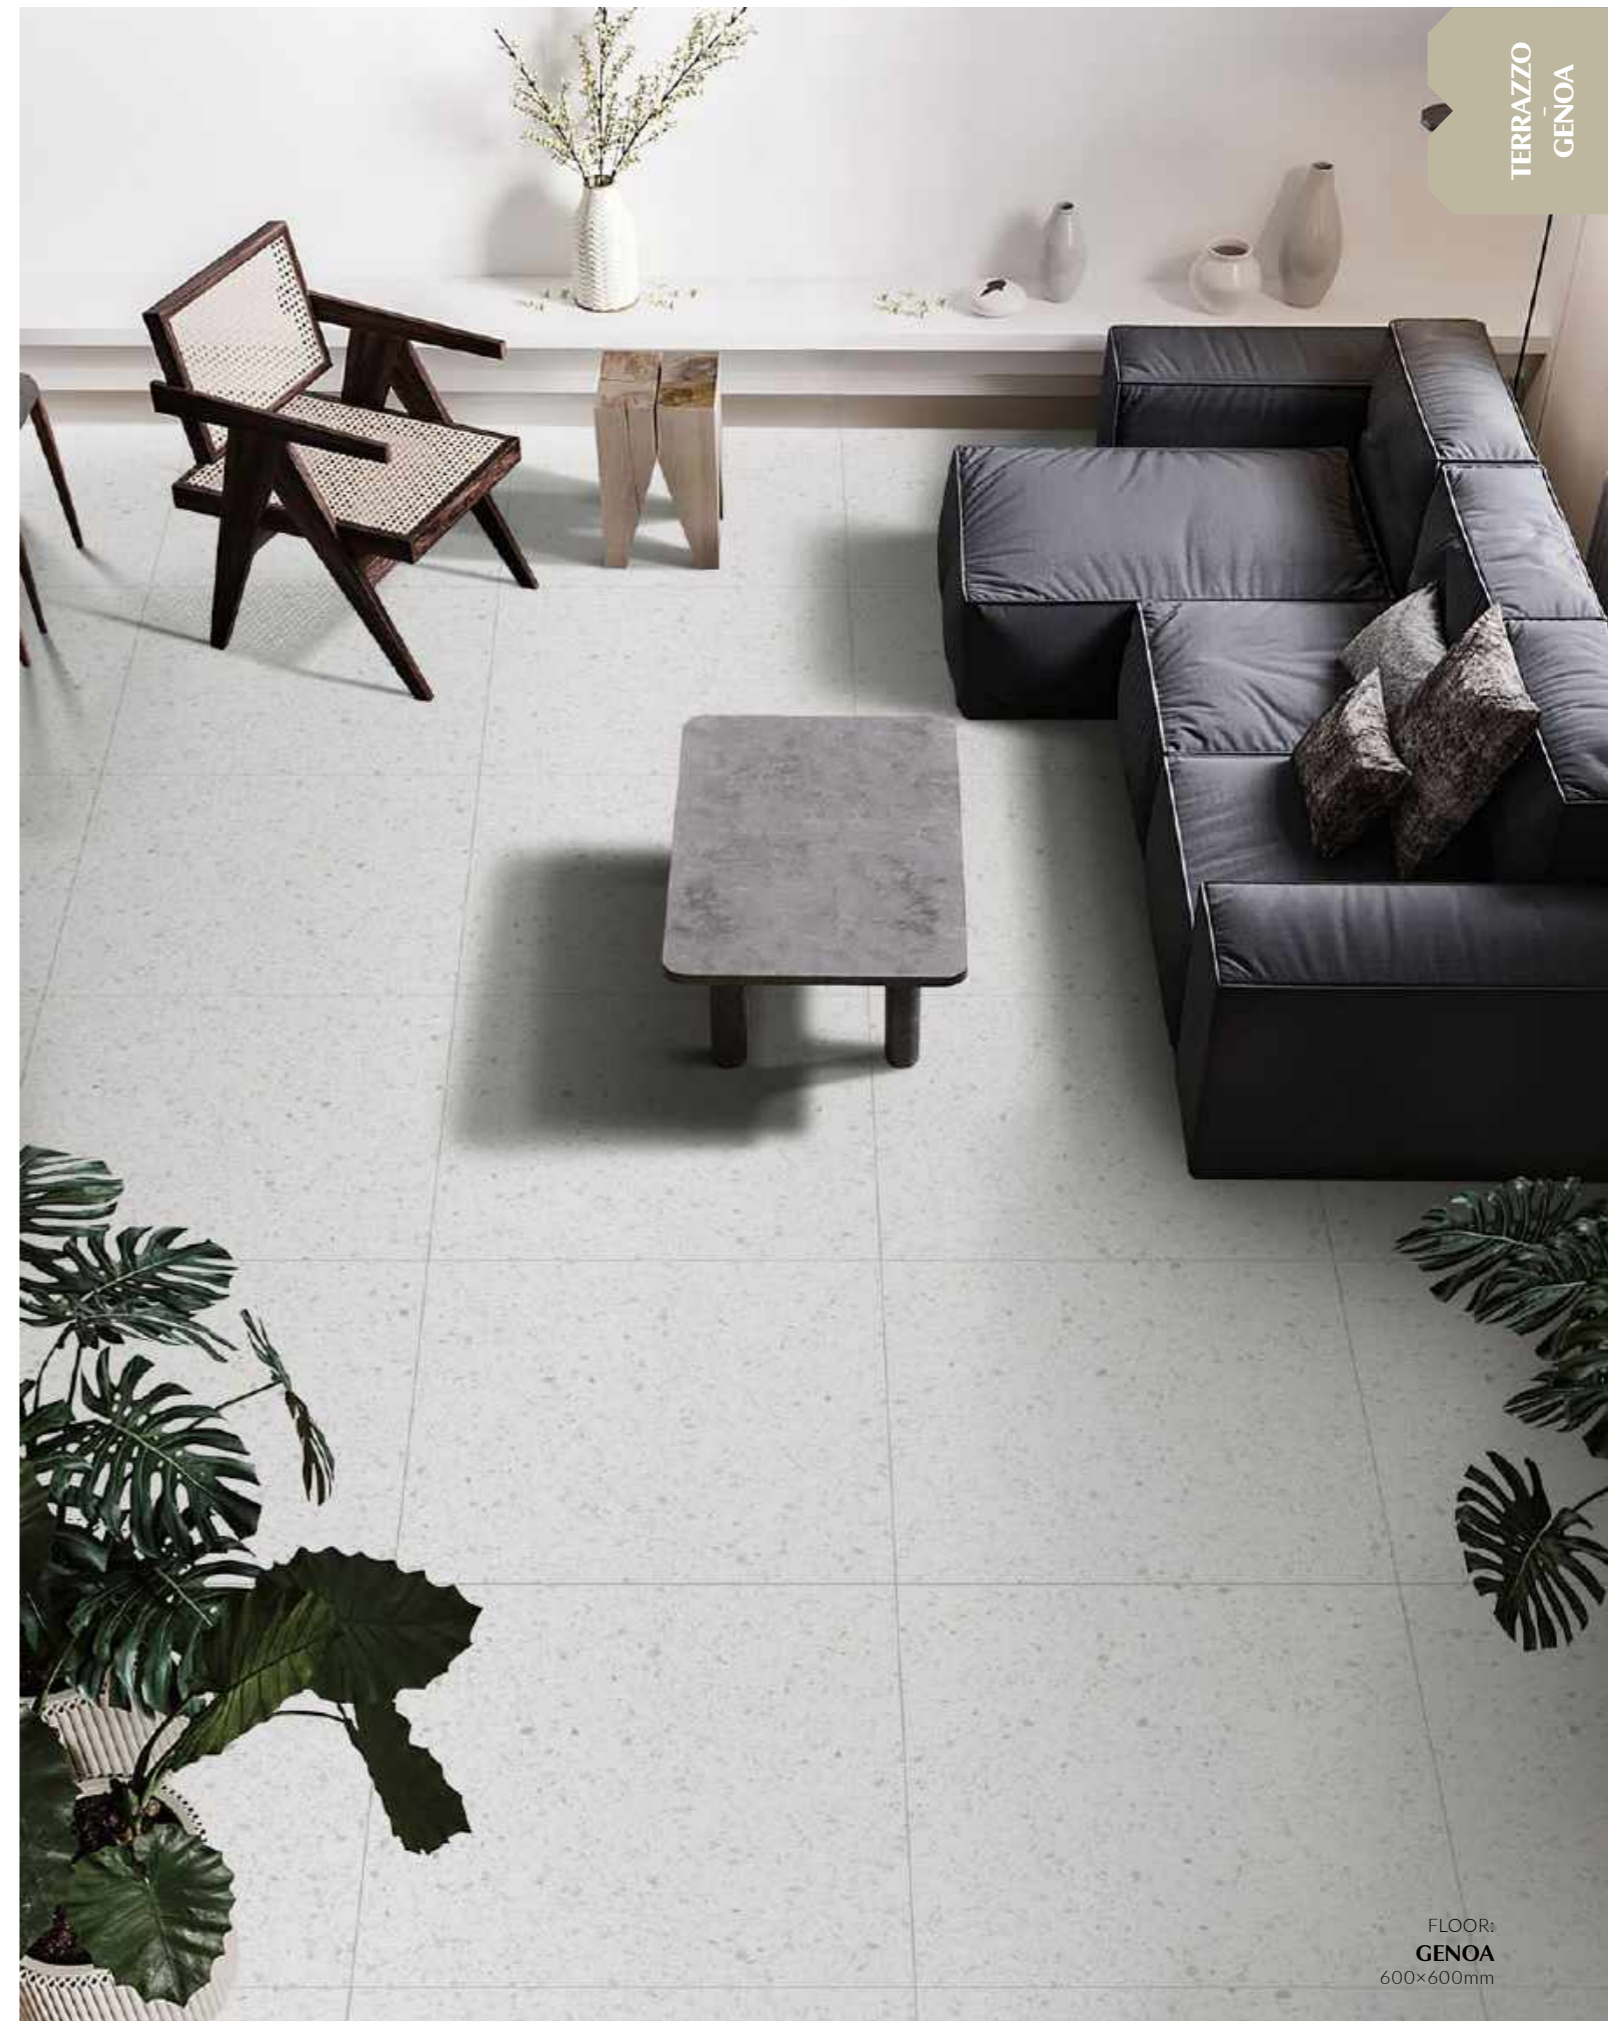

Floor Wall Low water absorption Commercial Indoor

Residential
Indoor

GENOA

TERRAZZO

Digital faces

GENOA

FLOOR:
GENOA
600x600mm

FLOOR:
GENOA
600x600mm