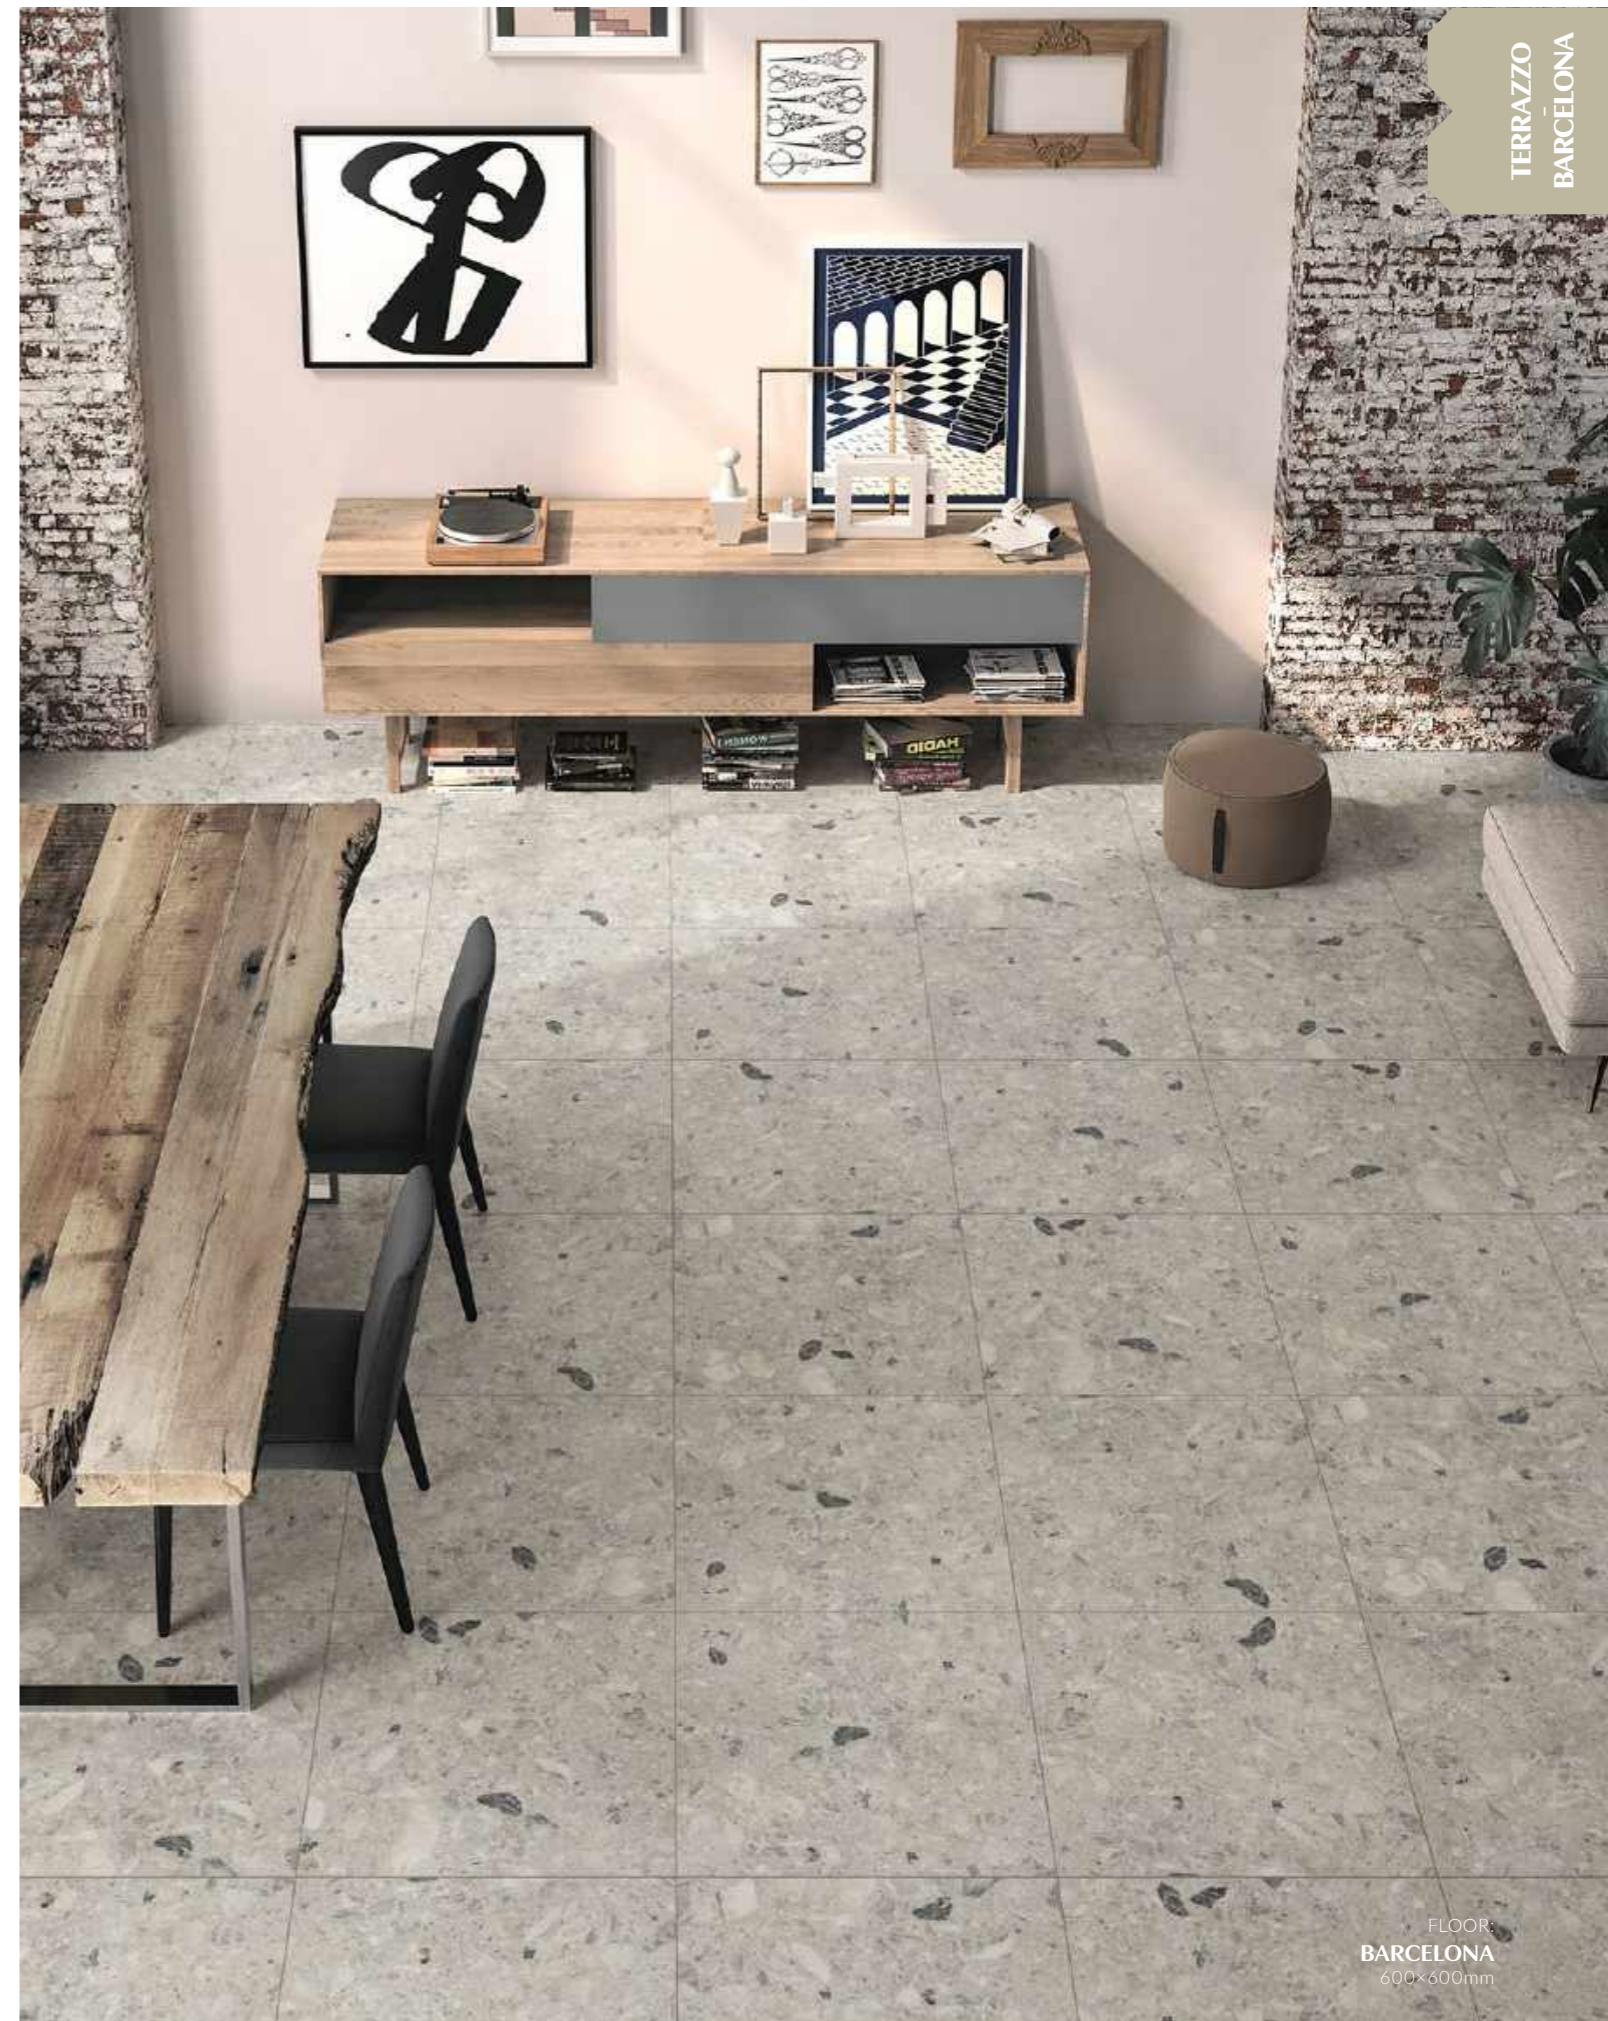

BARCELONA

FLOOR:
BARCELONA
600×600mm

FLOOR:
BARCELONA
600×600mm

TERRAZZO
BARCELONA

Sizes

600×600mm
3 faces

10mm Thickness

Colours