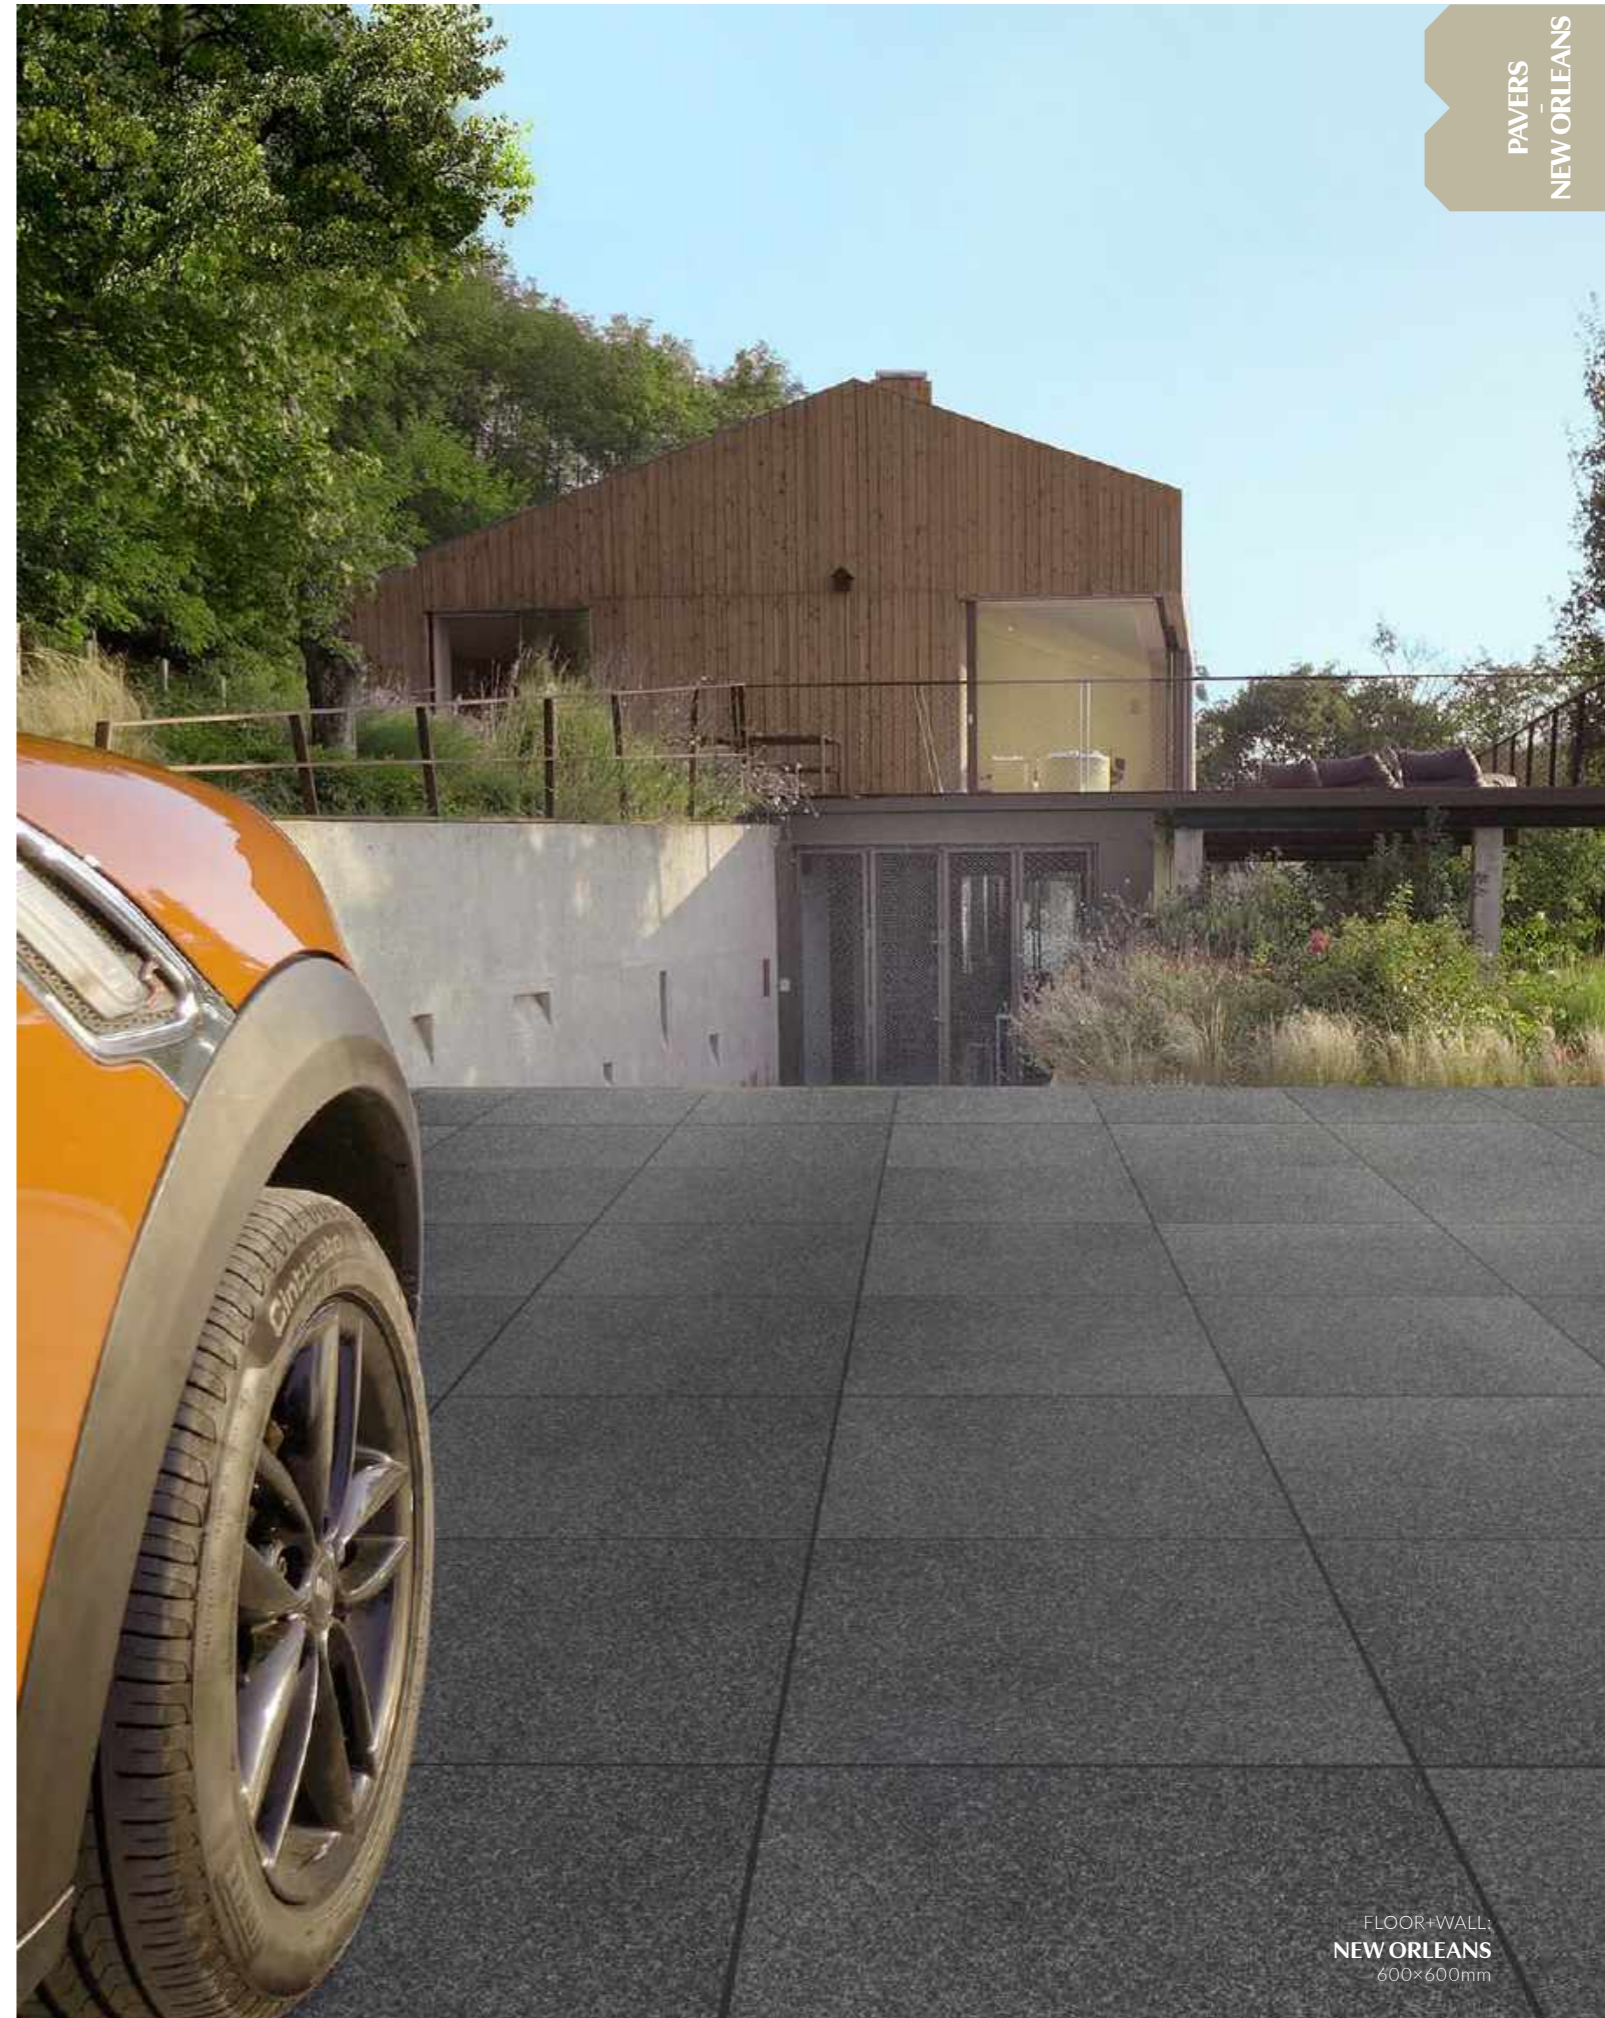

NEW ORLEANS

PAVERS

Digital faces

NEW ORLEANS

FLOOR+WALL:
NEW ORLEANS
600×600mm

FLOOR+WALL:
NEW ORLEANS
600×600mm

FLOOR+WALL:
NEW ORLEANS
600x600mm

Sizes