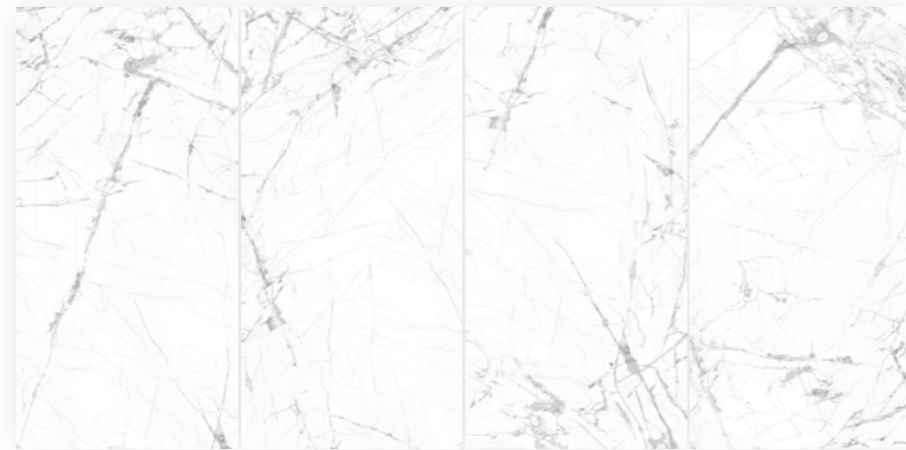

Sizes

900×1800mm
4 faces

10mm Thickness

Colours

ATALANTA

Finishes

Soft
Polish

Slip Rating

Variation

V2
Slight

Technical Standard

Floor Wall Low water
absorption Residential
Indoor

ATALANTA

MARBLE

Digital faces

ATALANTA