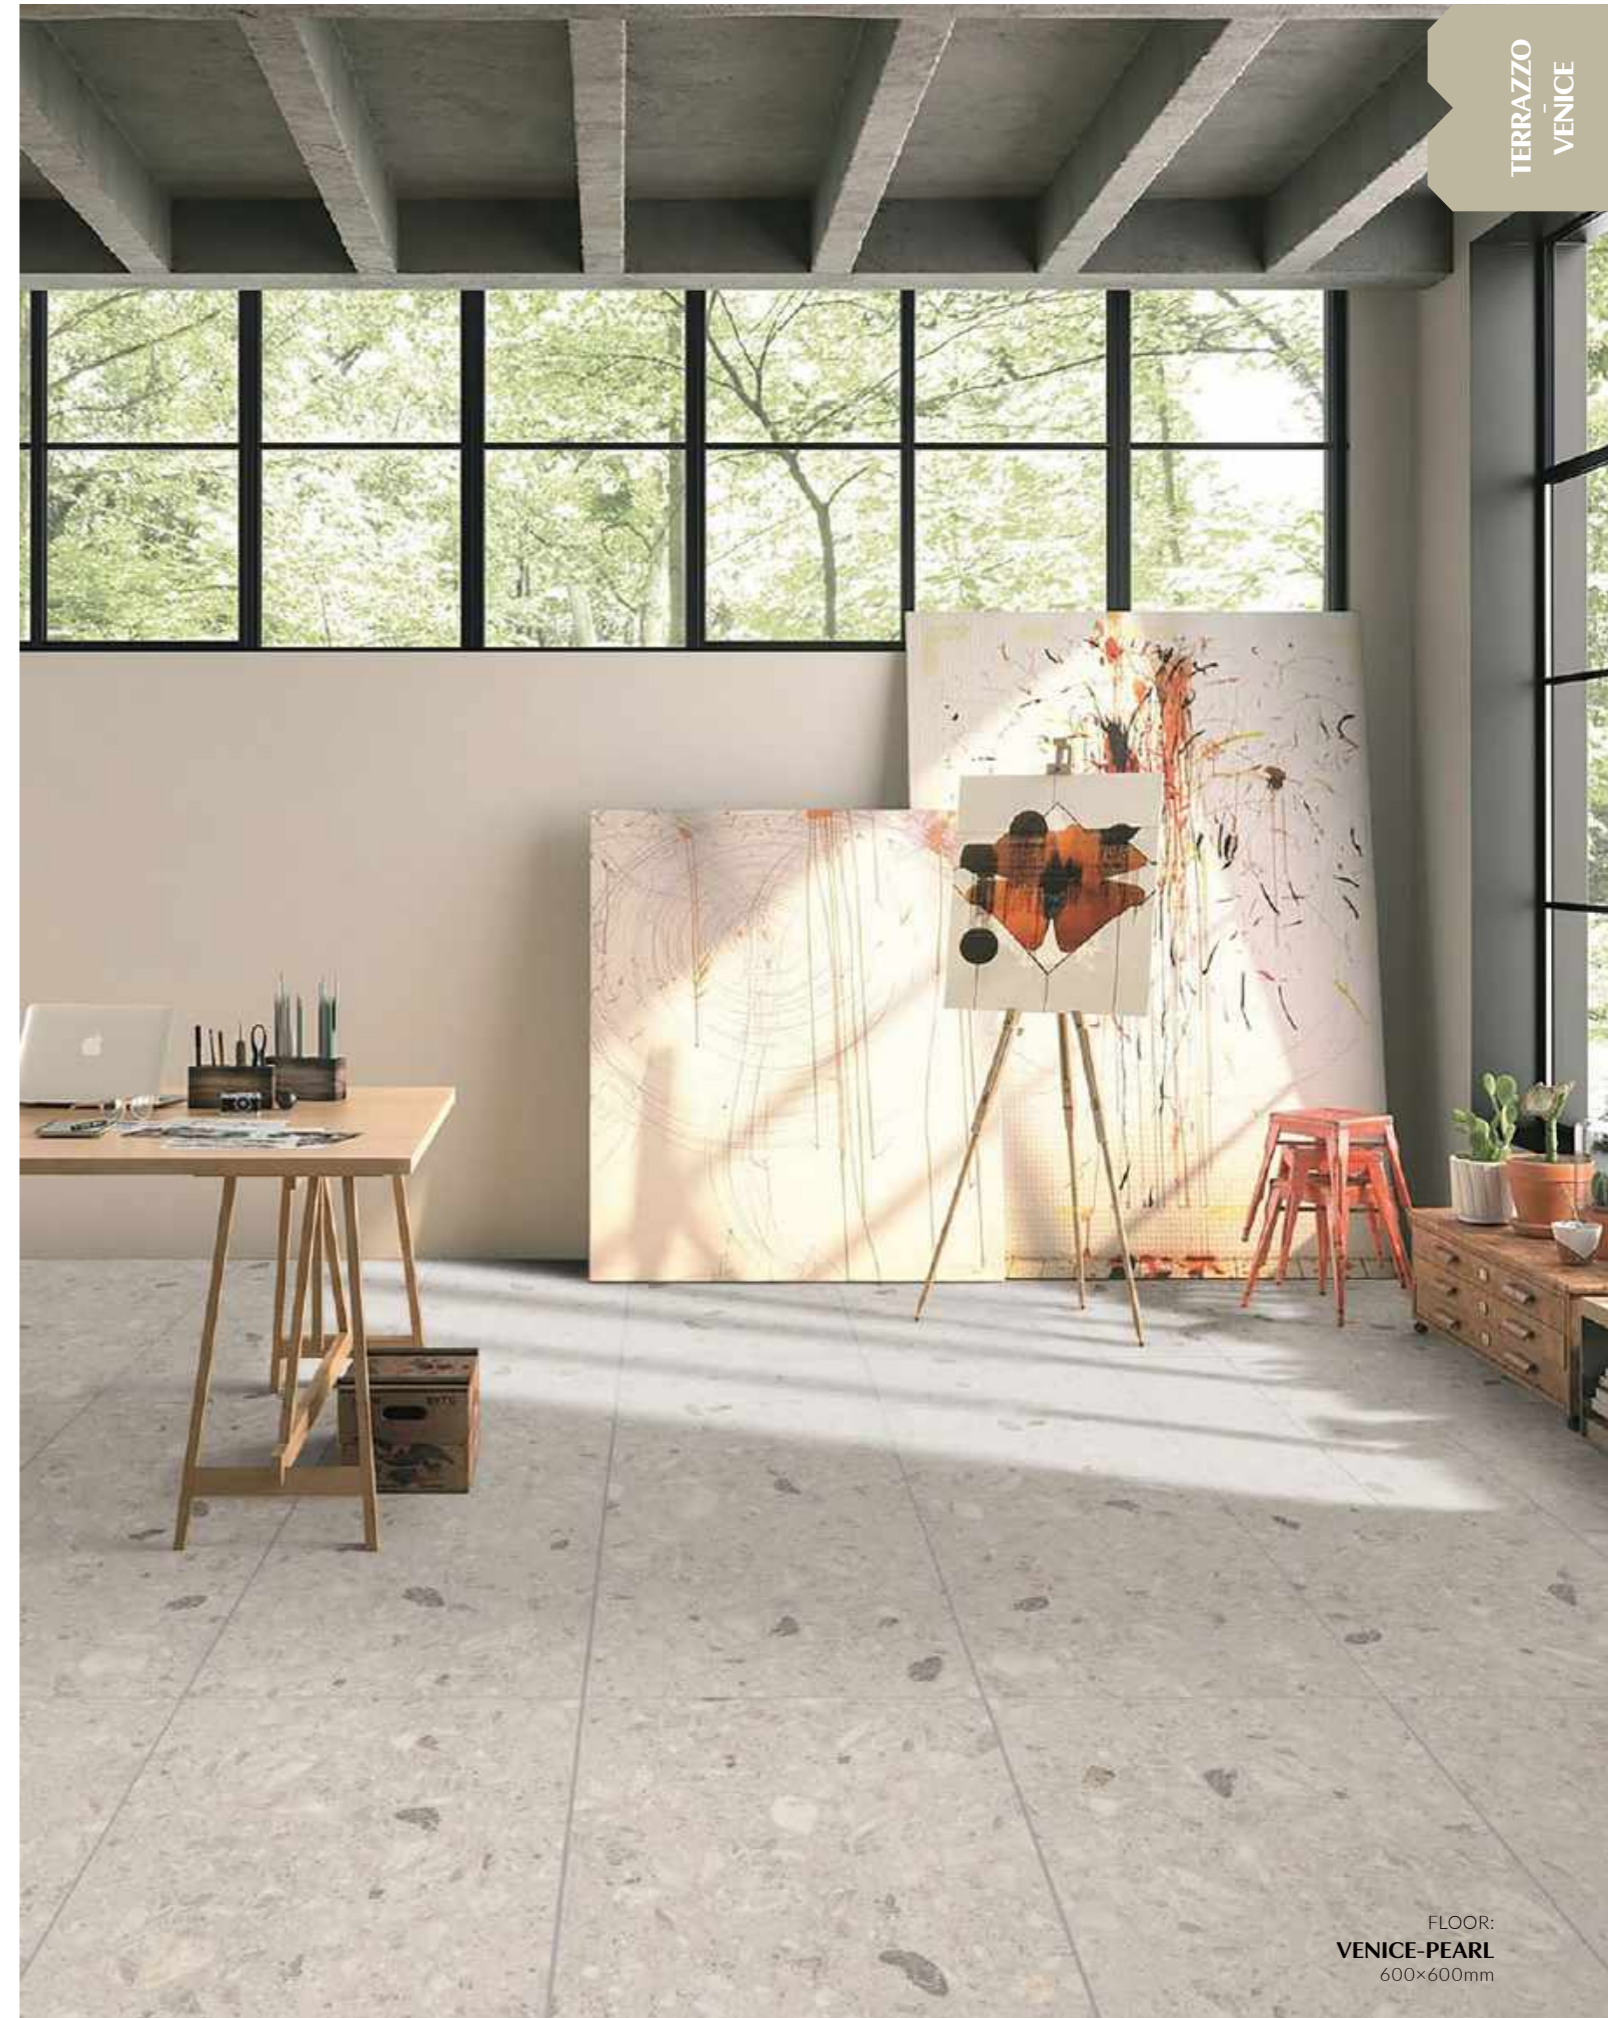

FLOOR:
VENICE-PEARL
600×600mm