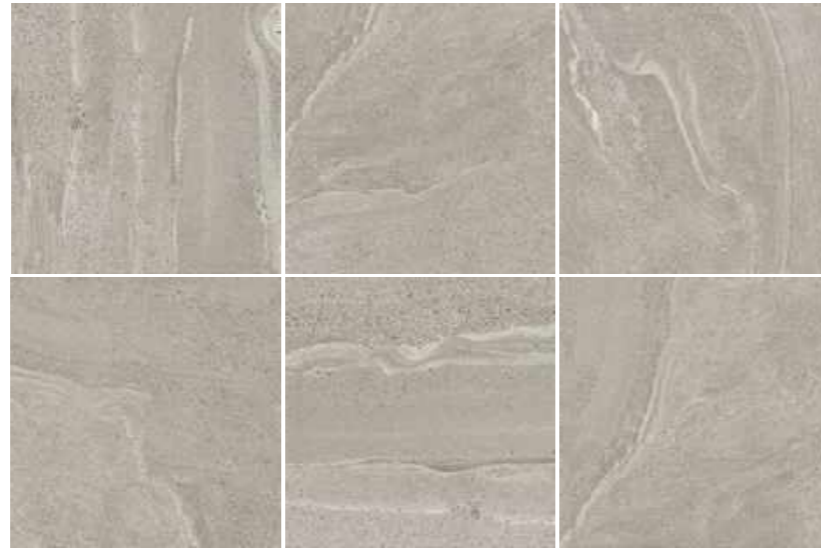

BERLIN
CONCRETE

Sizes

600×600mm
6 faces

300×600mm
12 faces

10mm Thickness

Colours

SMOKE

STEEL

SHADOW

Finishes

Matte

Slip Rating

Variation

V3
Moderate

Technical Standard

Floor Wall Low water absorption

Commercial Outdoor Residential Indoor Residential Outdoor Commercial Indoor

Digital faces

SMOKE