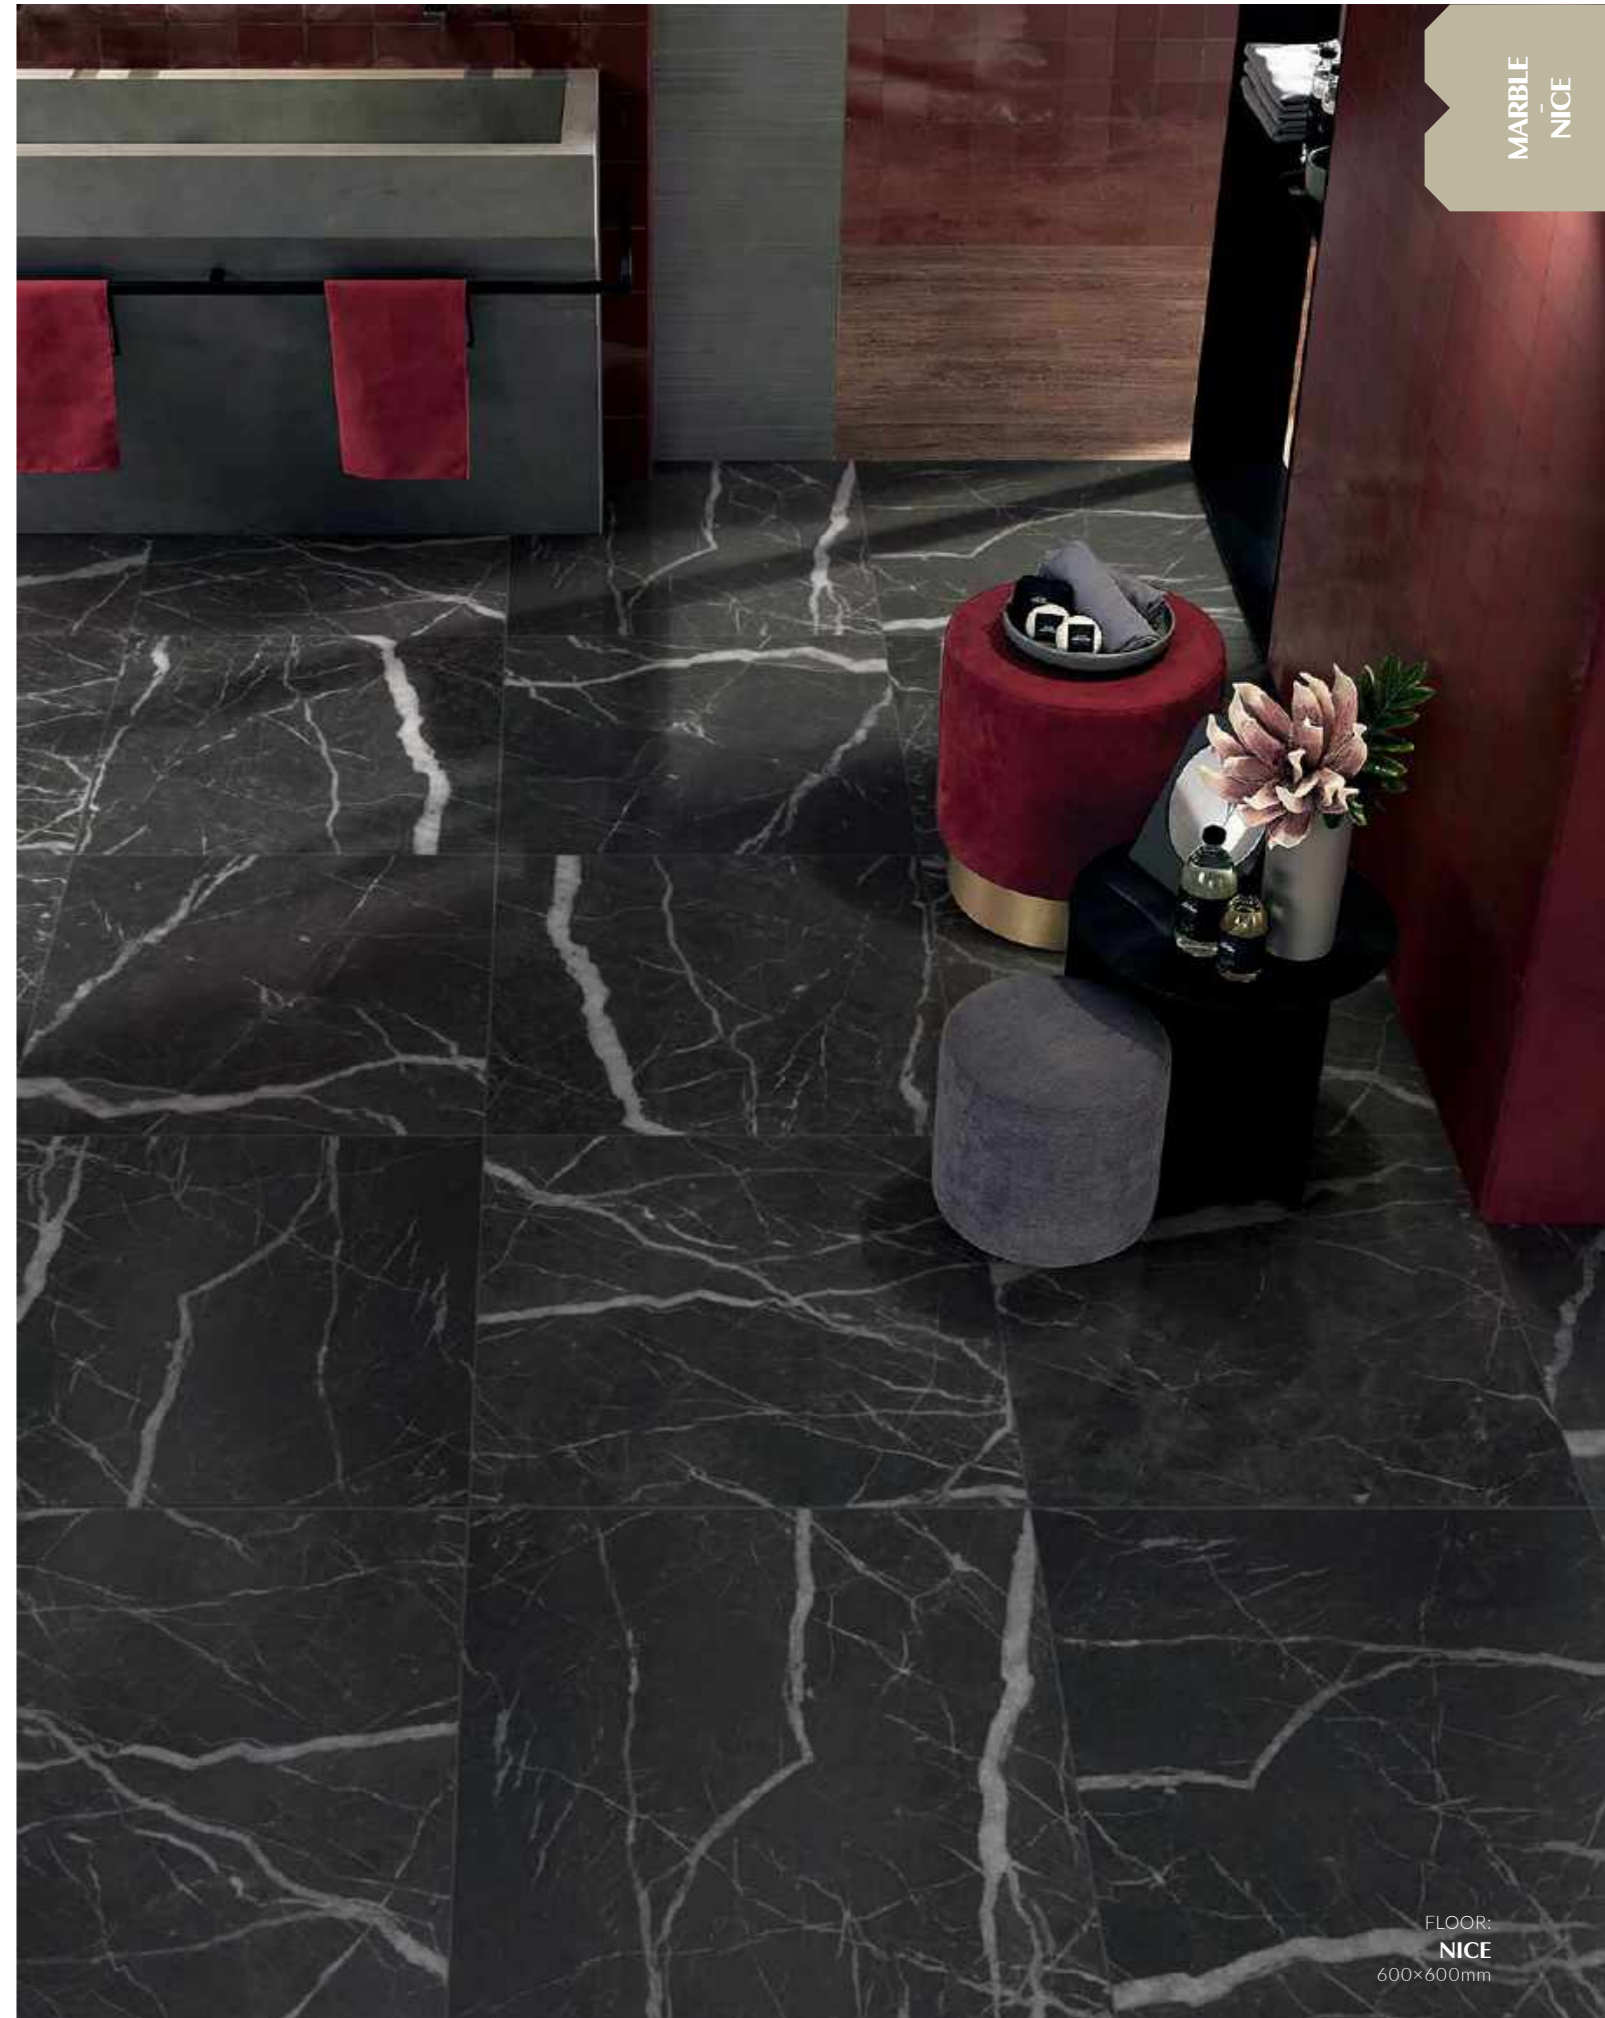

V3
Moderate

Technical Standard

Floor Wall Low water absorption Commercial Indoor

Commercial Outdoor Residential Indoor Residential Outdoor

NICE
MARBLE

Digital faces

NICE

FLOOR:
NICE
600x600mm