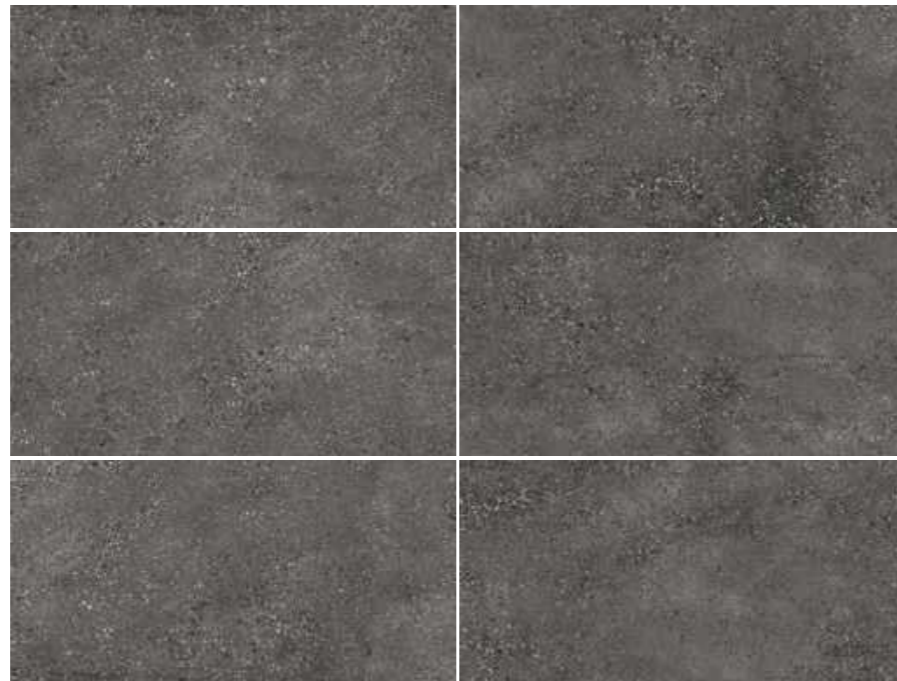

Commercial Outdoor Residential Indoor Residential Outdoor

MARABELLA

CONCRETE

Digital faces

GREY

BLACK

FLOOR:
MARABELLA-GREY
600×1200mm

CONCRETE
MARABELLA