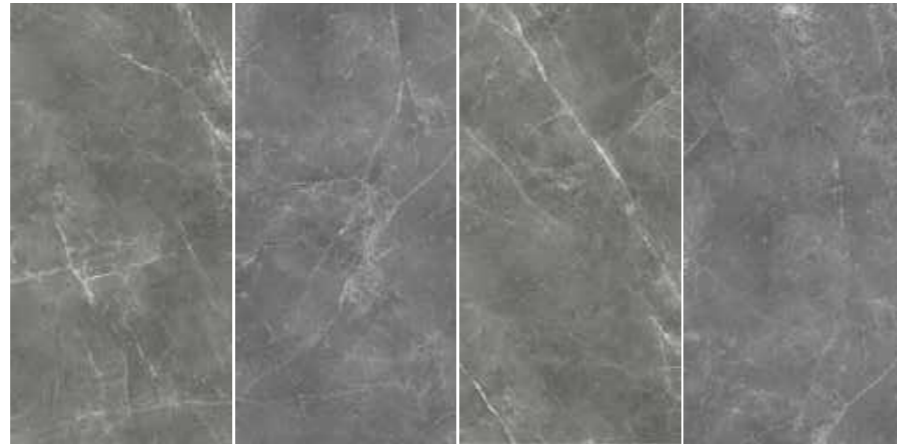

V2
Slight

Technical Standard

Floor Wall Low water absorption Commercial Indoor

Residential
Indoor

TOKYO
MARBLE

Digital faces

TOKYO

FLOOR:
TOKYO
900×1800mm