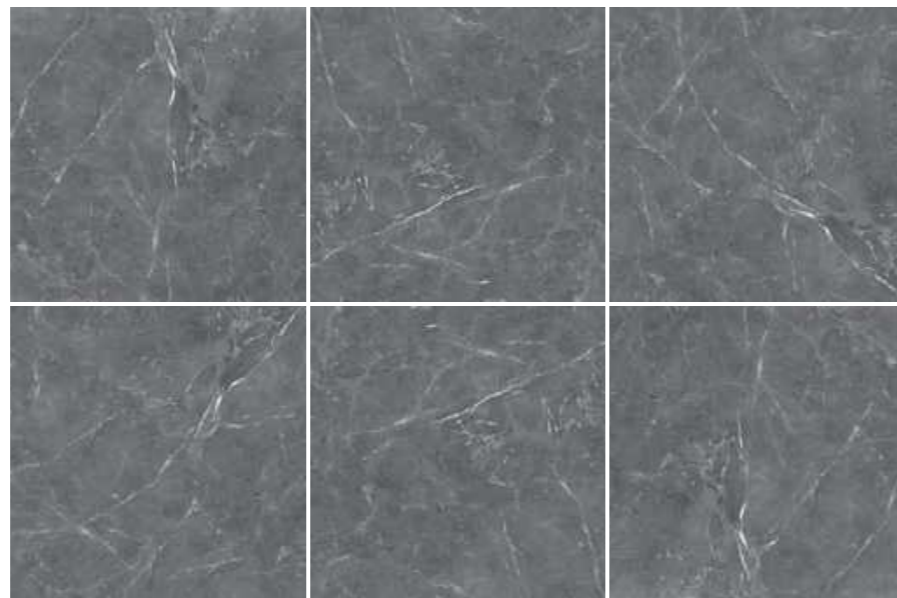

Sizes

600×600mm
6 faces

10mm Thickness

Colours

Light Grey

Dark Grey

Finishes

Soft
Polish

Slip Rating

Variation

V2
Slight

Technical Standard

Floor Wall Low water absorpton Commercial Indoor

Residential
Indoor

TORONTO
MARBLE

Digital faces

Dark Grey