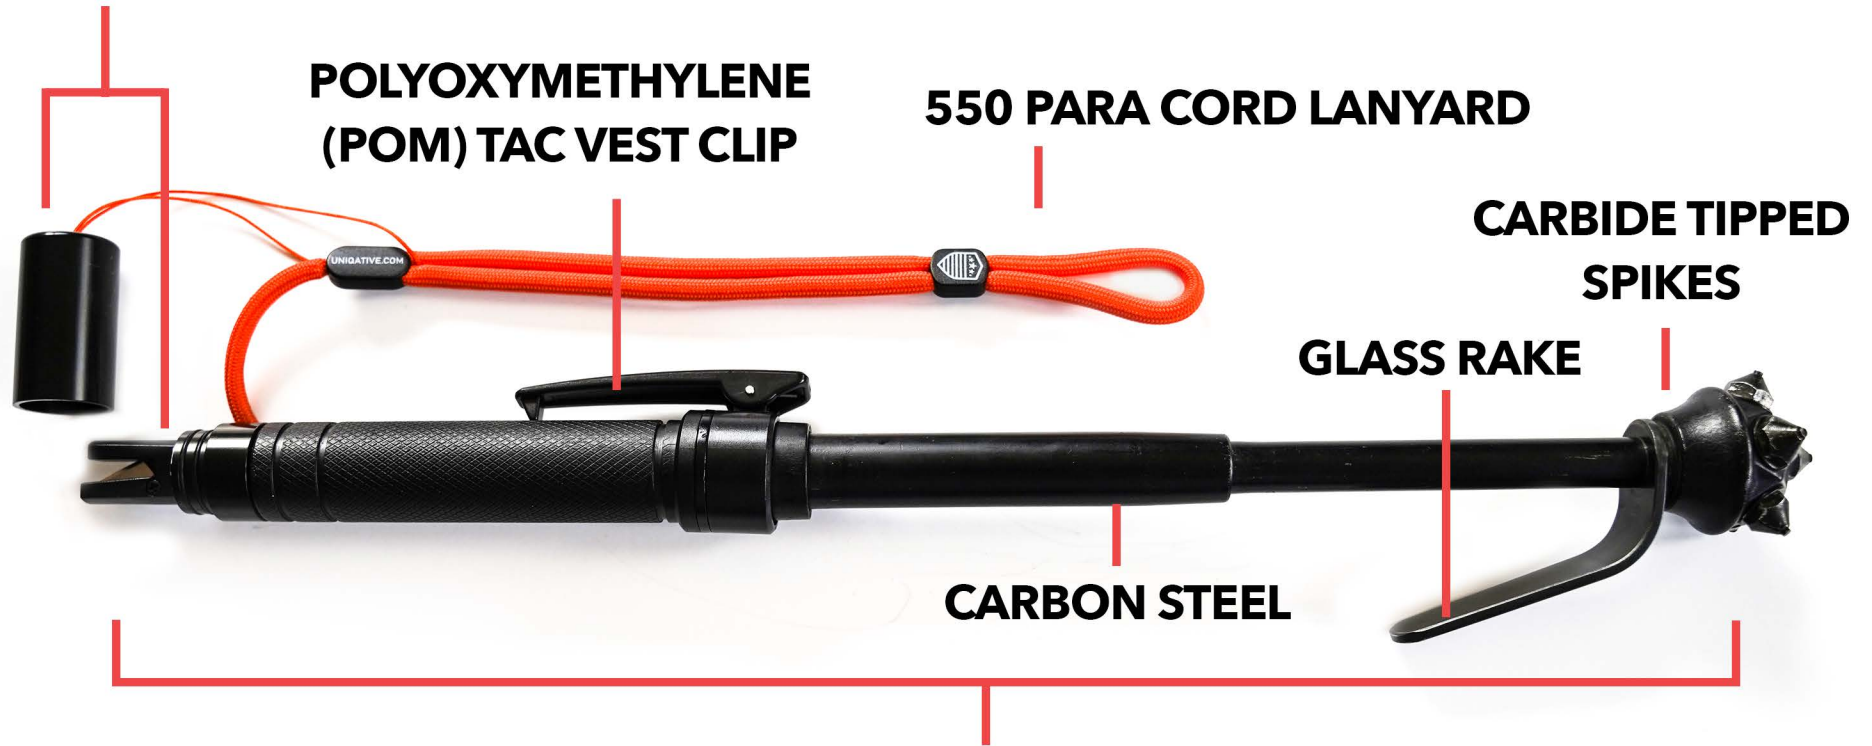

**SEATBELT CUTTER
AND PROTECTIVE COVER**

**POLYOXYMETHYLENE
(POM) TAC VEST CLIP**

550 PARA CORD LANYARD

**CARBIDE TIPPED
SPIKES**

GLASS RAKE

CARBON STEEL

TOTAL LENGTH: 15.25 INCHES | 38.73 CM (EXTENDED) - 8.25 INCHES | 20.95 CM (COLLAPSED)

WEIGHT: 1 LB | .45 KG