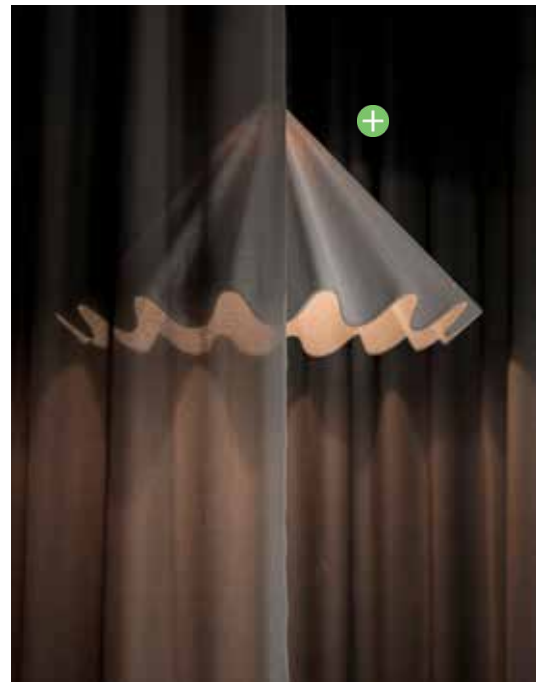

New Audo Daiza planter series. Taking its cues from ancient amphoras, the Daiza planter is shaped from stoneware and finished with a glossy, reactive glaze that gives the design a beautiful depth of colour and texture. | Dancing pendant is made of recycled polyester felt. The lamp suggests an elegant dancer, mid twirl on the dance floor. | New Penguin rocking chair by Danish designer Ib Kofod-Larsen.