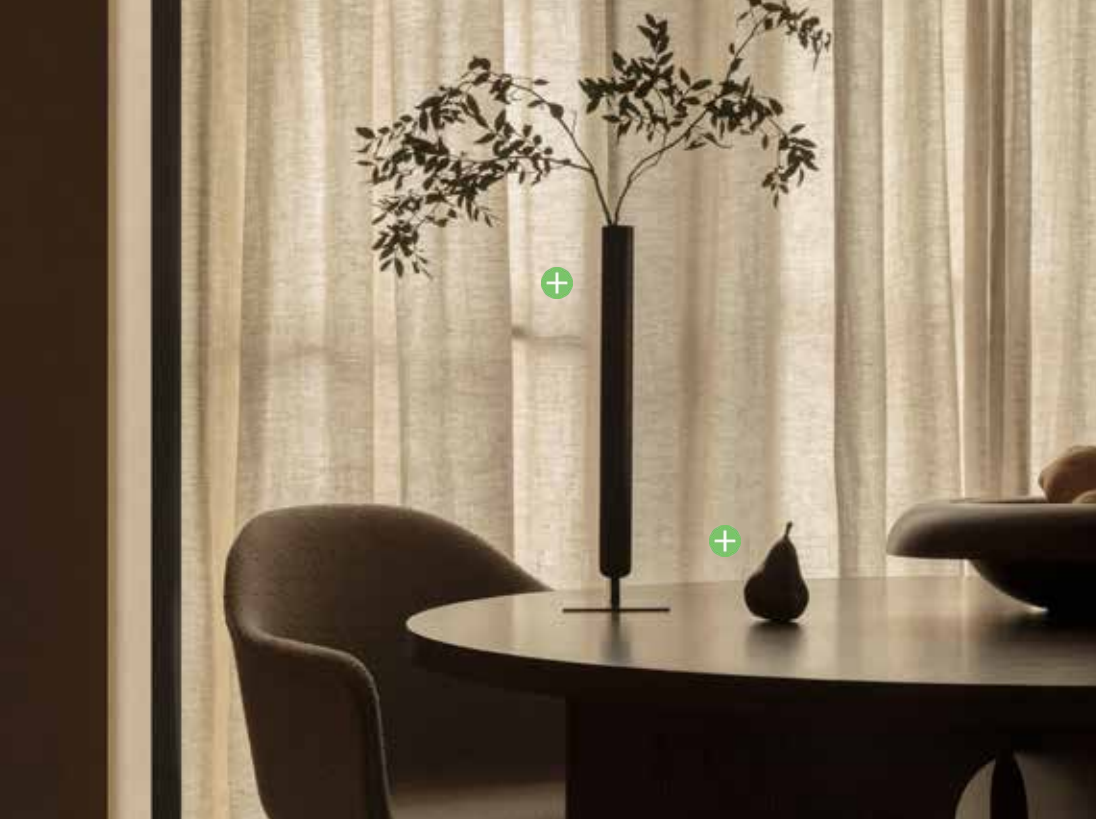

Audo bronzed brass Stance vase, Sentiment pear and beech wood Rond Bowl by Colin King. | Classic Carrie portable LED lamp.