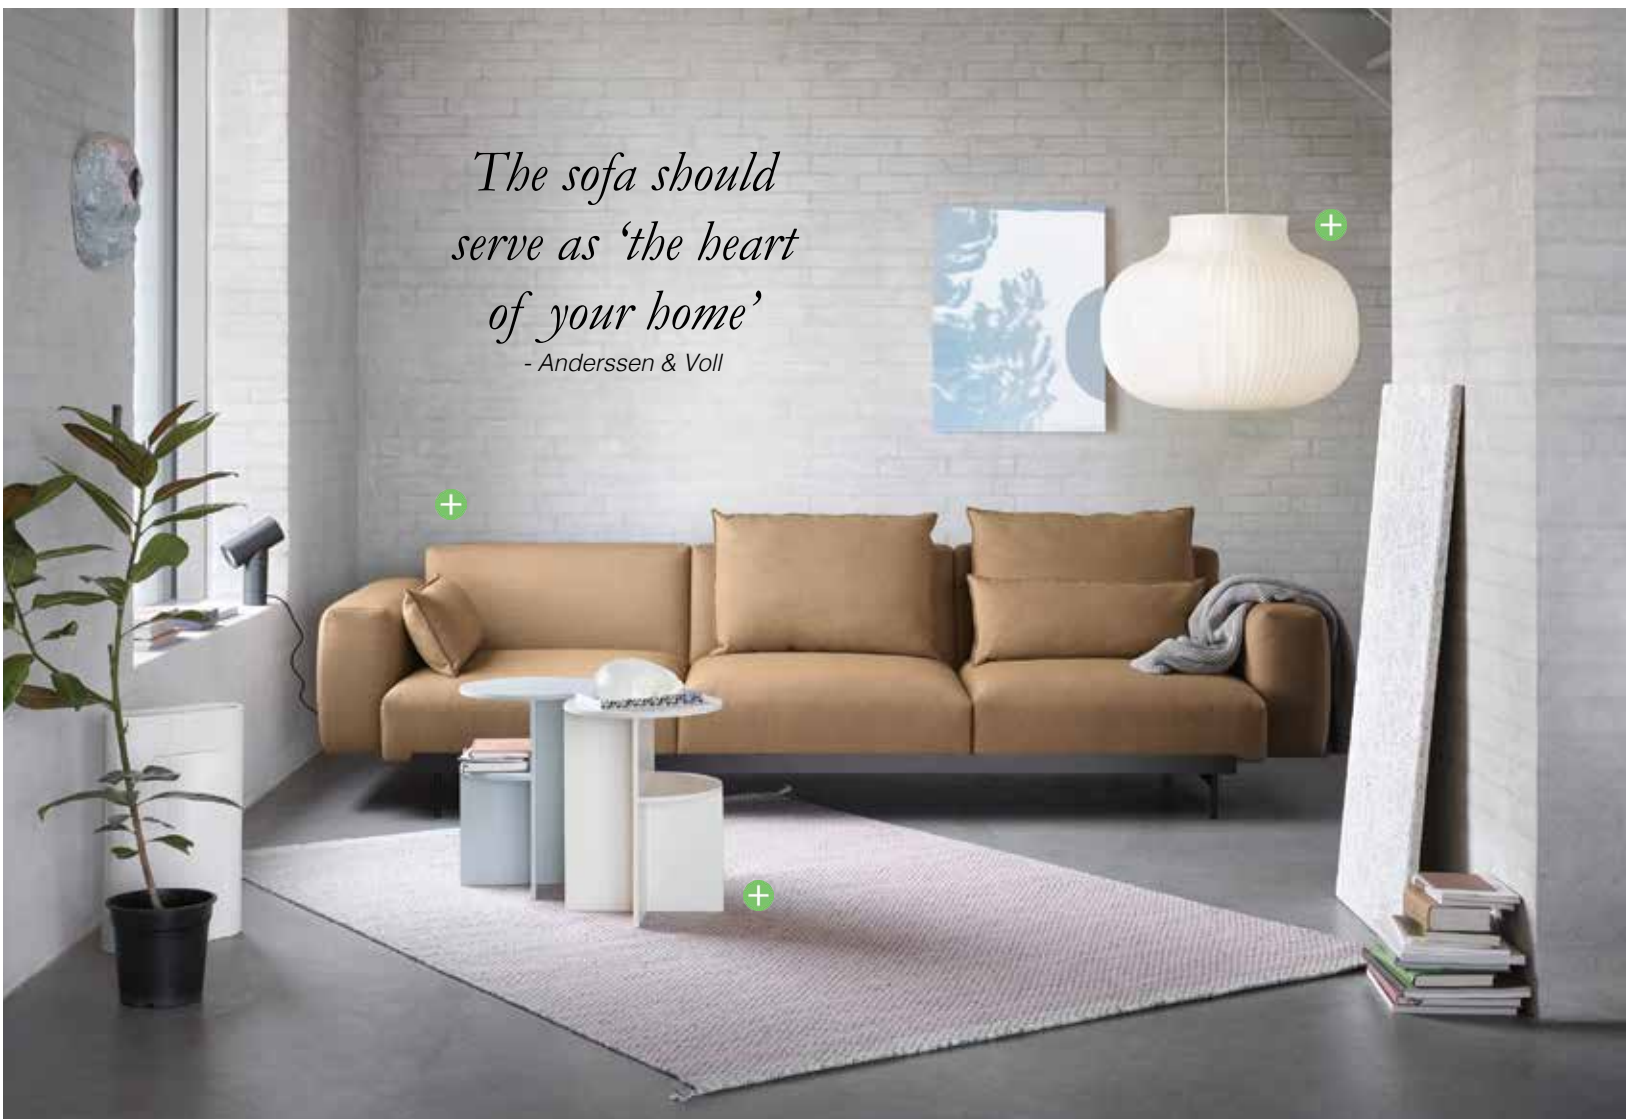

Above: Muuto Outline Sofa by Anderssen & Voll with Relevo 100% wool rug, Post floor lamp, Kink vase and wave tray,
Below: The Muuto In Situ Sofa modular sofa pictured with the Stand pendant light and Halves tables (limited stock remaining).

*The sofa should
serve as 'the heart
of your home'*
- Anderssen & Voll