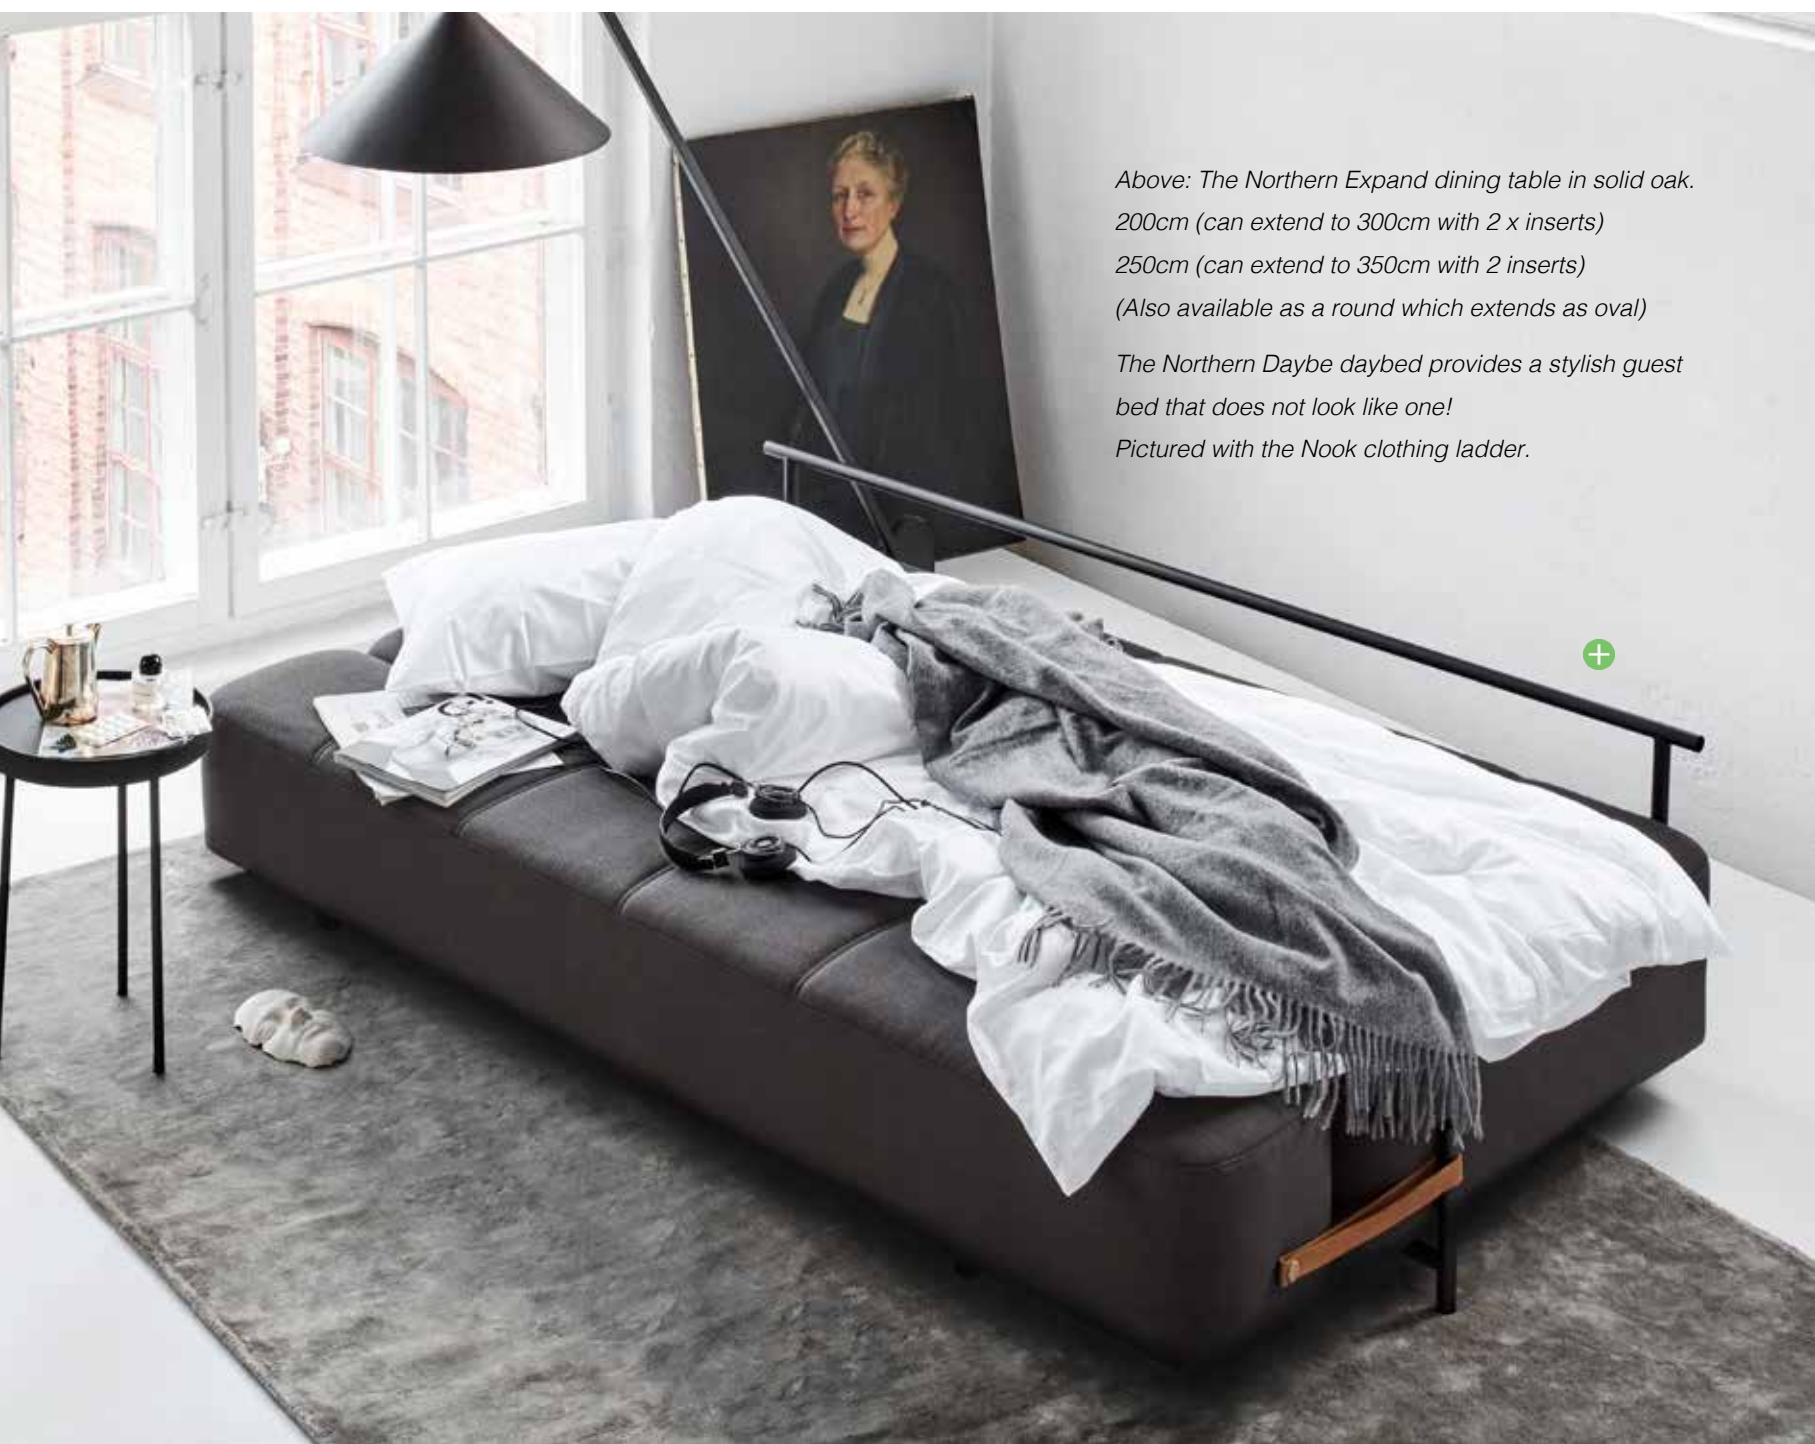

NORTHERN

The Northern Valet wall drawer and the Valet console offer a circular swivel compartment with leather insert and Peak mirror. | Northern Yam lounge chair.

Above: The Northern Expand dining table in solid oak.
200cm (can extend to 300cm with 2 x inserts)
250cm (can extend to 350cm with 2 inserts)
(Also available as a round which extends as oval)