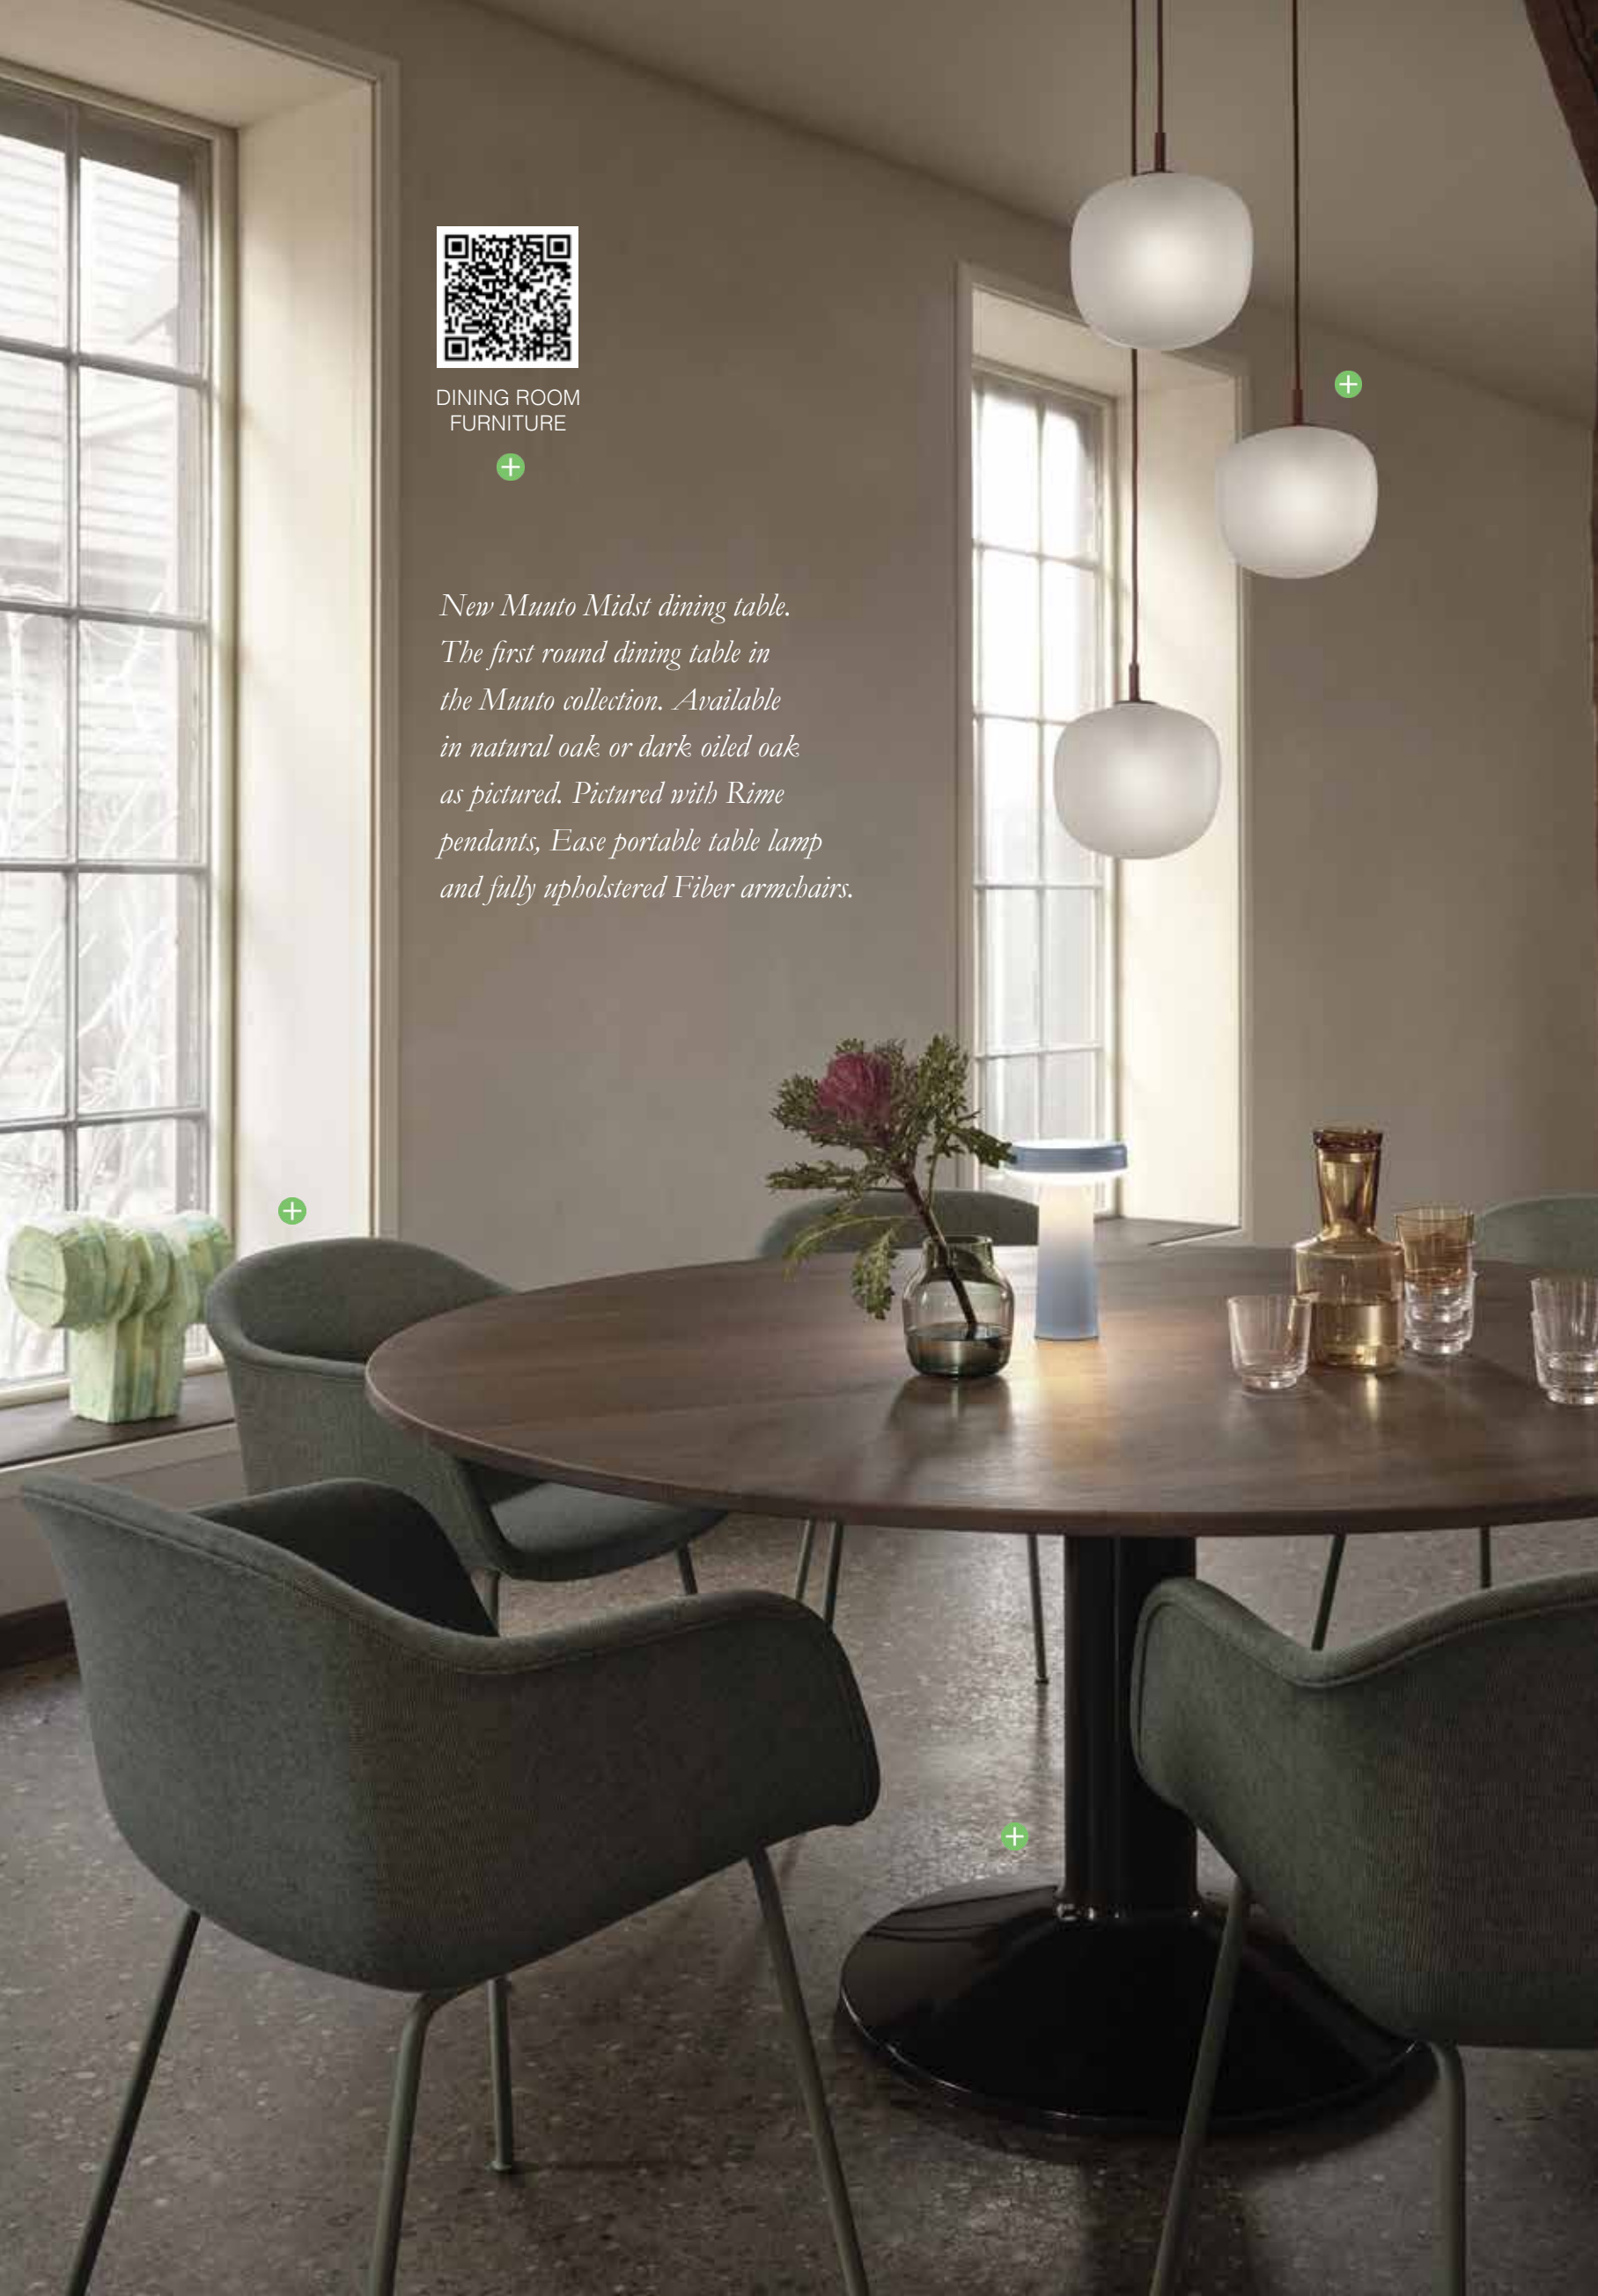

DINING ROOM
FURNITURE

*New Muuto Midst dining table.
The first round dining table in
the Muuto collection. Available
in natural oak or dark oiled oak
as pictured. Pictured with Rime
pendants, Ease portable table lamp
and fully upholstered Fiber armchairs.*