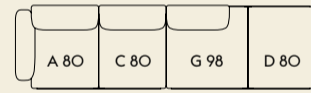

Width — 360 cm / 141.73"
Depth — 107 cm / 42.13"
Seat Depth — 74 cm / 29.2"

3