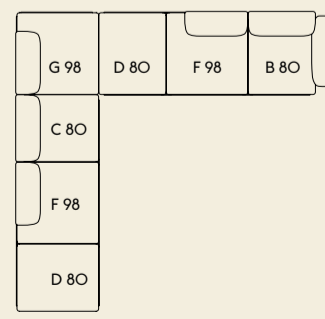

Width — 386 cm / 151.97"
Depth — 360 cm / 141.73"
Seat Depth — 74 cm / 29.2"

Cushion 70 x 50
Width — 70 cm / 27.6"
Height — 50 cm / 19.7"

Cushion 70 x 30
Width — 70 cm / 27.6"
Height — 30 cm / 11.8"