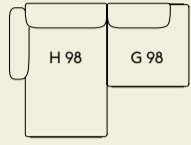

2-Seater

1

Width — 198 cm / 77.95"
Depth — 107 cm / 42.13"
Seat Depth — 74 cm / 29.2"

2

Width — 198 cm / 77.95"
Depth — 107 cm / 42.13"
Seat Depth — 74 cm / 29.2"

3

Width — 198 cm / 77.95"
Depth — 107 cm / 42.13"
Seat Depth — 74 cm / 29.2"

4

Width — 216 cm / 85.04"
Depth — 169 cm / 66.54"
Seat Depth — 136 cm / 53.6"

5

Width — 216 cm / 85.04"
Depth — 169 cm / 66.54"
Seat Depth — 136 cm / 53.6"

6

Width — 216 cm / 85.04"
Depth — 169 cm / 66.54"
Seat Depth — 136 cm / 53.6"