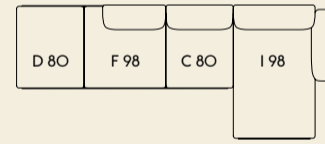

Width — 360 cm / 141.73"
Depth — 107 cm / 42.13"
Seat Depth — 74 cm / 29.2"

4

Width — 378 cm / 148.82"
Depth — 169 cm / 66.54"
Seat Depth — 136 cm / 53.6"

5