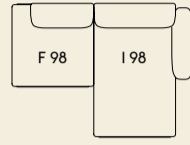

Width — 216 cm / 85.04"
Depth — 169 cm / 66.54"
Seat Depth — 136 cm / 53.6"