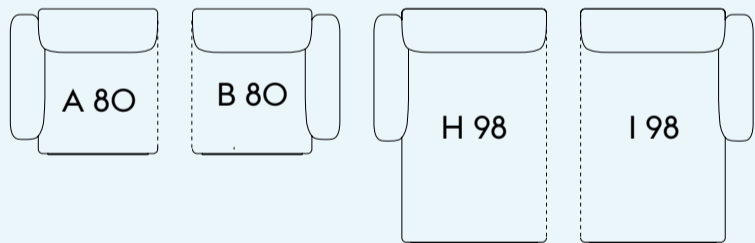

Armrest Module

Ottoman Module

Open-Ended Module

3 The Ottoman Module (D80) can only be used in extension of Open-Ended Modules (F98 or G98) or as the only free-standing I-Seater configuration possible to build.

Free-standing I-Seater

Open-Ended Module extensions

4 Specify optional cushions for added comfort and a lounging expression. See examples below.

Cushion 70 x 50

Width — 70 cm / 27.6"
Height — 50 cm / 19.7"