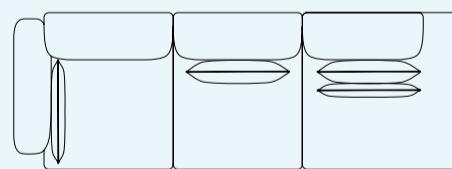

Cushion 70 x 30

Width — 70 cm / 27.6"
Height — 30 cm / 11.8"

5 Specify your desired textile or leather option from our upholstery program.