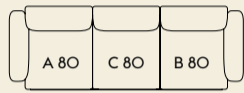

3-Seater

1

Width — 279 cm / 109.84"
Depth — 107 cm / 42.13"
Seat Depth — 74 cm / 29.2"

2