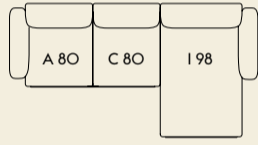

3

Width — 279 cm / 109.84"
Depth — 107 cm / 42.13"
Seat Depth — 74 cm / 29.2"

4

Width — 279 cm / 109.84"
Depth — 107 cm / 42.13"
Seat Depth — 74 cm / 29.2"

5

Width — 279 cm / 109.84"
Depth — 107 cm / 42.13"
Seat Depth — 74 cm / 29.2"

6

Width — 297 cm / 116.93"
Depth — 169 cm / 66.54"
Seat Depth — 136 cm / 53.6"

7

Width — 297 cm / 116.93"
Depth — 169 cm / 66.54"
Seat Depth — 136 cm / 53.6"

8

Width — 297 cm / 116.93"
Depth — 169 cm / 66.54"
Seat Depth — 136 cm / 53.6"