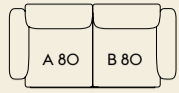

Ready-To-Ship Options

Textile upholstery options that are available now to be shipped from our warehouse to you.

Clay 12
Ocean 80

Availability

Please note that all variants are subject to stock availability and certifications across regions. Please check availability with your local retailer. Note that there are no ready-to-ship options for the UK.

2-Seater

1

Width — 198 cm / 77.95"
Depth — 107 cm / 42.13"
Seat Depth — 74 cm / 29.2"

2

Width — 198 cm / 77.95"
Depth — 107 cm / 42.13"
Seat Depth — 74 cm / 29.2"

3

Width — 198 cm / 77.95"
Depth — 107 cm / 42.13"
Seat Depth — 74 cm / 29.2"