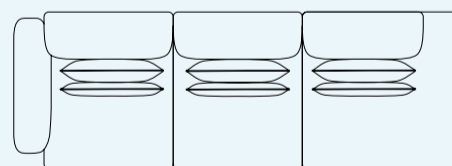

Cushion 70 x 30

Width — 70 cm / 27.6"
Height — 30 cm / 11.8"

5 Specify your desired textile or leather option from our upholstery program.