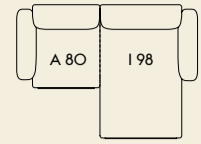

2-Seater

1

Width — 198 cm / 77.95"
Depth — 107 cm / 42.13"
Seat Depth — 74 cm / 29.2"

2

Width — 198 cm / 77.95"
Depth — 107 cm / 42.13"
Seat Depth — 74 cm / 29.2"

3

Width — 198 cm / 77.95"
Depth — 107 cm / 42.13"
Seat Depth — 74 cm / 29.2"

4

Width — 216 cm / 85.04"
Depth — 169 cm / 66.54"
Seat Depth — 136 cm / 53.6"

5

Width — 216 cm / 85.04"
Depth — 169 cm / 66.54"
Seat Depth — 136 cm / 53.6"

6

Width — 216 cm / 85.04"
Depth — 169 cm / 66.54"
Seat Depth — 136 cm / 53.6"