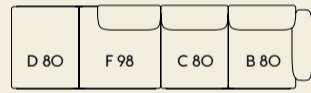

9

Width — 297 cm / 116.93"
Depth — 169 cm / 66.54"
Seat Depth — 136 cm / 53.6"

4-Seater

1

Width — 360 cm / 141.73"
Depth — 107 cm / 42.13"
Seat Depth — 74 cm / 29.2"

2

Width — 360 cm / 141.73"
Depth — 107 cm / 42.13"
Seat Depth — 74 cm / 29.2"