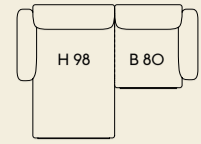

2-Seater

1

Width — 198 cm / 77.95"
Depth — 107 cm / 42.13"
Seat Depth — 74 cm / 29.2"

2

Width — 198 cm / 77.95"
Depth — 107 cm / 42.13"
Seat Depth — 74 cm / 29.2"

3

Width — 198 cm / 77.95"
Depth — 107 cm / 42.13"
Seat Depth — 74 cm / 29.2"

4

Width — 216 cm / 85.04"
Depth — 169 cm / 66.54"
Seat Depth — 136 cm / 53.6"

5

Width — 216 cm / 85.04"
Depth — 169 cm / 66.54"
Seat Depth — 136 cm / 53.6"

6

Width — 216 cm / 85.04"
Depth — 169 cm / 66.54"
Seat Depth — 136 cm / 53.6"