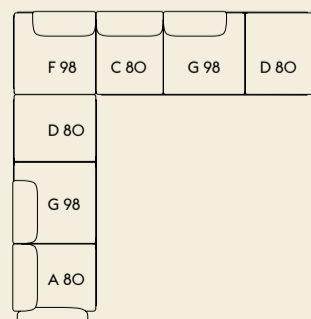

Width — 368 cm / 144.88"
Depth — 287 cm / 112.99"
Seat Depth — 74 cm / 29.2"

8

Width — 360 cm / 141.73"
Depth — 386 cm / 151.97"
Seat Depth — 74 cm / 29.2"

9