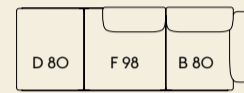

Width — 279 cm / 109.84"
Depth — 107 cm / 42.13"
Seat Depth — 74 cm / 29.2"

5