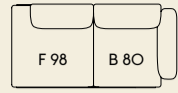

Ready-To-Ship Options

Textile upholstery options that are available now to be shipped from our warehouse to you.

Clay 12
Ocean 80

Availability

Please note that all variants are subject to stock availability and certifications across regions. Please check availability with your local retailer. Note that there are no ready-to-ship options for the UK.

2-Seater

1

Width — 198 cm / 77.95"
Depth — 107 cm / 42.13"
Seat Depth — 74 cm / 29.2"

2

Width — 198 cm / 77.95"
Depth — 107 cm / 42.13"
Seat Depth — 74 cm / 29.2"

3

Width — 198 cm / 77.95"
Depth — 107 cm / 42.13"
Seat Depth — 74 cm / 29.2"