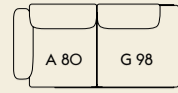

2-Seater

1

Width — 198 cm / 77.95"
Depth — 107 cm / 42.13"
Seat Depth — 74 cm / 29.2"

2

Width — 198 cm / 77.95"
Depth — 107 cm / 42.13"
Seat Depth — 74 cm / 29.2"

3

Width — 198 cm / 77.95"
Depth — 107 cm / 42.13"
Seat Depth — 74 cm / 29.2"

4

Width — 216 cm / 85.04"
Depth — 169 cm / 66.54"
Seat Depth — 136 cm / 53.6"

5

Width — 216 cm / 85.04"
Depth — 169 cm / 66.54"
Seat Depth — 136 cm / 53.6"

6

Width — 216 cm / 85.04"
Depth — 169 cm / 66.54"
Seat Depth — 136 cm / 53.6"