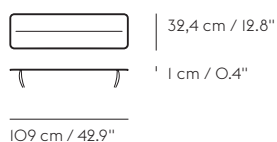

DESIGNED BY / YEAR OF DESIGN

Muuto / 2021

CATEGORY

Accessory for the Linear Steel Bench, Linear Steel Armchair & Linear Steel Side Chair

ENVIRONMENT

Outdoor

COUNTRY OF PRODUCTION

Vietnam

DESCRIPTION

A seat pad for the Linear Steel Bench, Linear Steel Armchair & Linear Steel Side Chair.

MATERIAL

Upholstered foam with black, anti-slip backing. Upholstered in UV protected polyester textile.

CLEANING AND CARE

Seat pads are water-repellent and the textile is breathable. However, we do recommend to take them inside during rainy weather to ensure a long lifetime of the product.

Remove non-greasy stains by carefully dabbing with a lint-free cloth wrung out in clean, warm water. If necessary, clean by dabbing with soapy water.