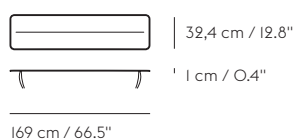

DESIGNED BY / YEAR OF DESIGN

Muuto / 2021

CATEGORY

Accessory for the Linear Steel Bench, Linear Steel Armchair & Linear Steel Side Chair

ENVIRONMENT

Outdoor

COUNTRY OF PRODUCTION

Vietnam

DESCRIPTION

A seat pad for the Linear Steel Bench, Linear Steel Armchair & Linear Steel Side Chair.

MATERIAL

Upholstered foam with black, anti-slip backing. Upholstered in UV protected polyester textile.

CLEANING AND CARE

Seat pads are water-repellent and the textile is breathable. However, we do recommend to take them inside during rainy weather to ensure a long lifetime of the product.

Remove non-greasy stains by carefully dabbing with a lint-free cloth wrung out in clean, warm water. If necessary, clean by dabbing with soapy water.