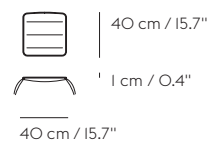

DESIGNED BY / YEAR OF DESIGN

Muuto / 2021

CATEGORY

Accessory for the Linear Steel Bench, Linear Steel Armchair & Linear Steel Side Chair

ENVIRONMENT

Outdoor

COUNTRY OF PRODUCTION

Vietnam

DESCRIPTION

A seat pad for the Linear Steel Bench, Linear Steel Armchair & Linear Steel Side Chair.

MATERIAL

Upholstered foam with black, anti-slip backing. Upholstered in UV protected polyester textile.

CLEANING AND CARE

Seat pads are water-repellent and the textile is breathable. However, we do recommend to take them inside during rainy weather to ensure a long lifetime of the product.

Remove non-greasy stains by carefully dabbing with a lint-free cloth wrung out in clean, warm water. If necessary, clean by dabbing with soapy water.