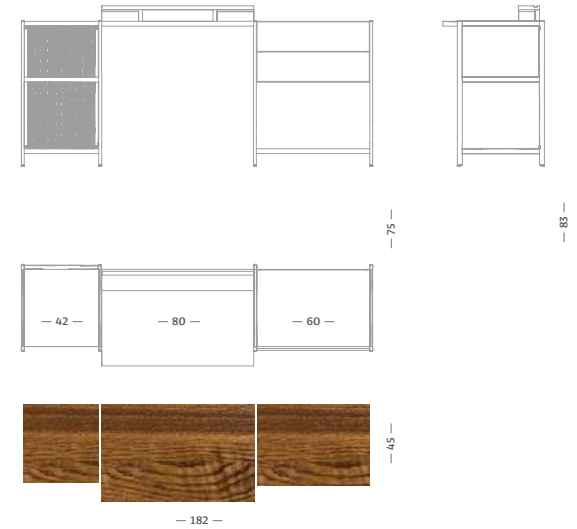

BC 06 RooM68 Home Office

Ausführungen

Versions

Vitrine Höhe 131 cm /
Display cabinet High 131 cm

offene Vitrine /
open Display cabinet

geschlossene Vitrine /
closed Display cabinet

— 47 —
— 131 —

— 105 —