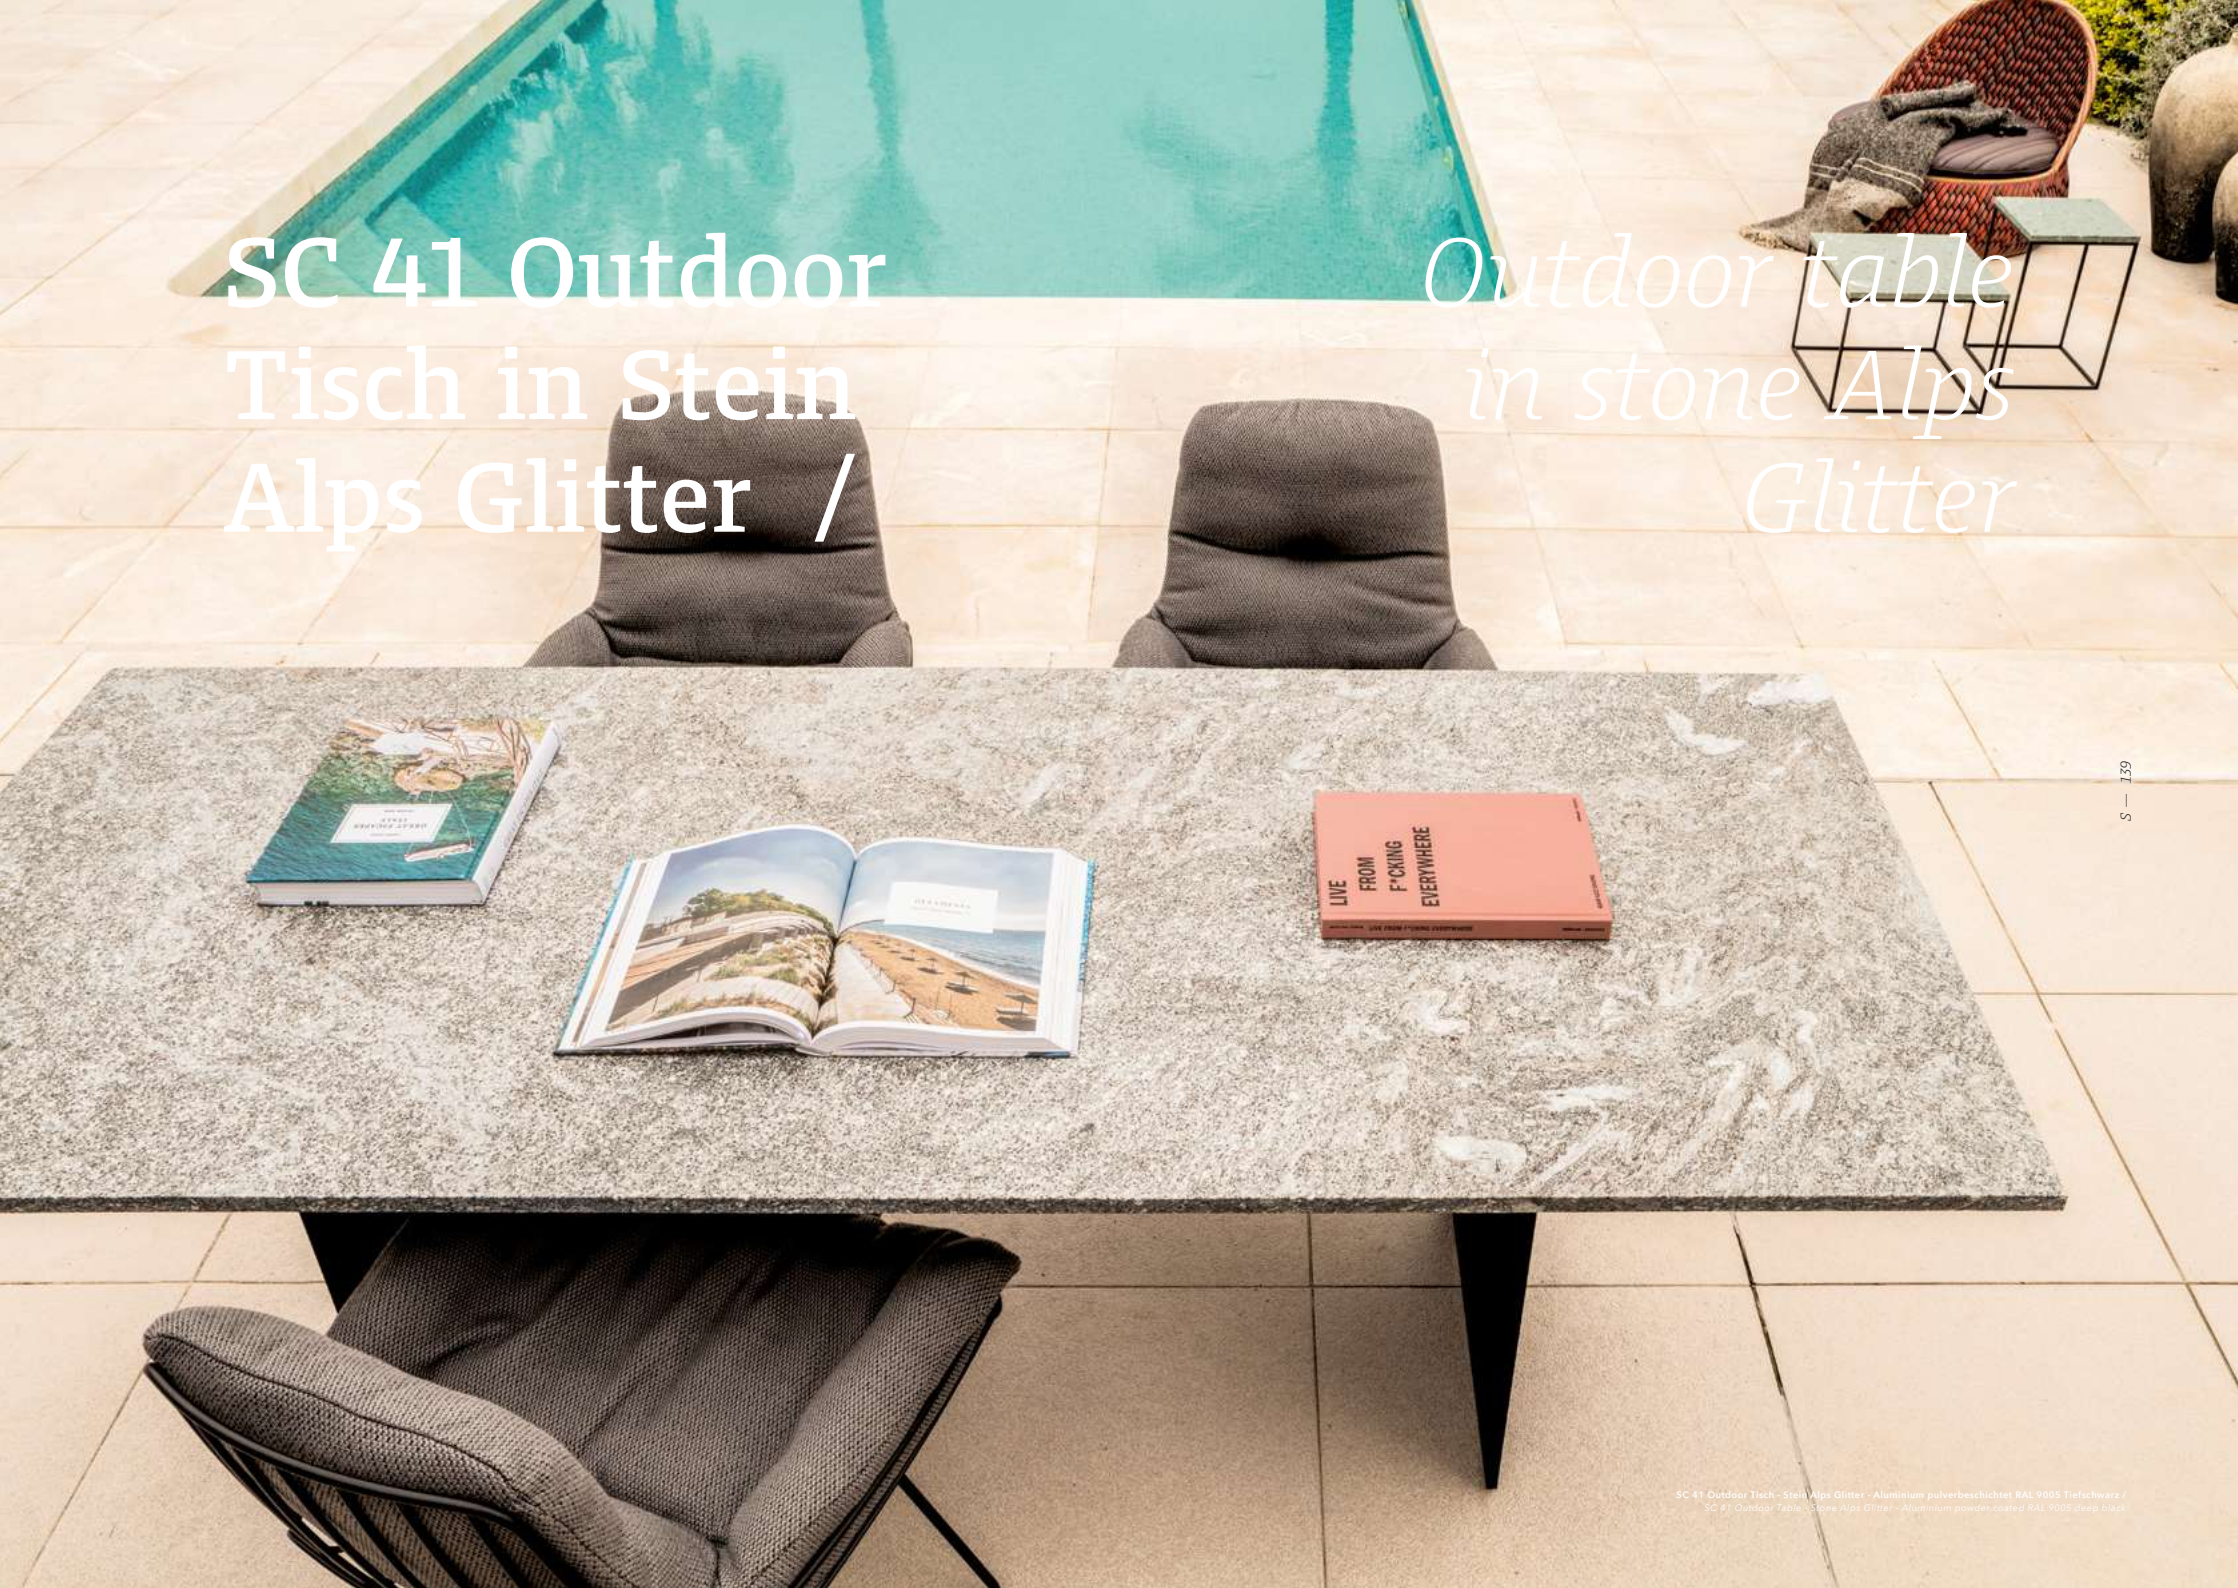

SC 41 Outdoor
Tisch in Stein
Alps Glitter /

*Outdoor table
in stone Alps
Glitter*