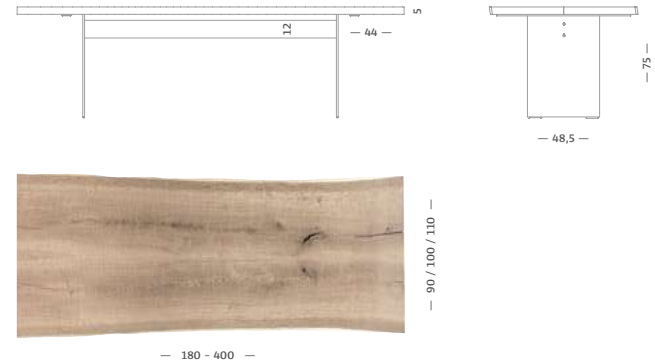

Tisch geschlossen / Table closed