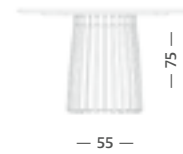

Ausführungen

/

Versions

Outdoor Stein / *Outdoor stone*

— 110 —

— 125 —

— 140 —

— 155 —

Alle Oberflächen für den Aussenbereich finden Sie auf Seite 157 /
All surfaces for outdoor use can be found on page 157