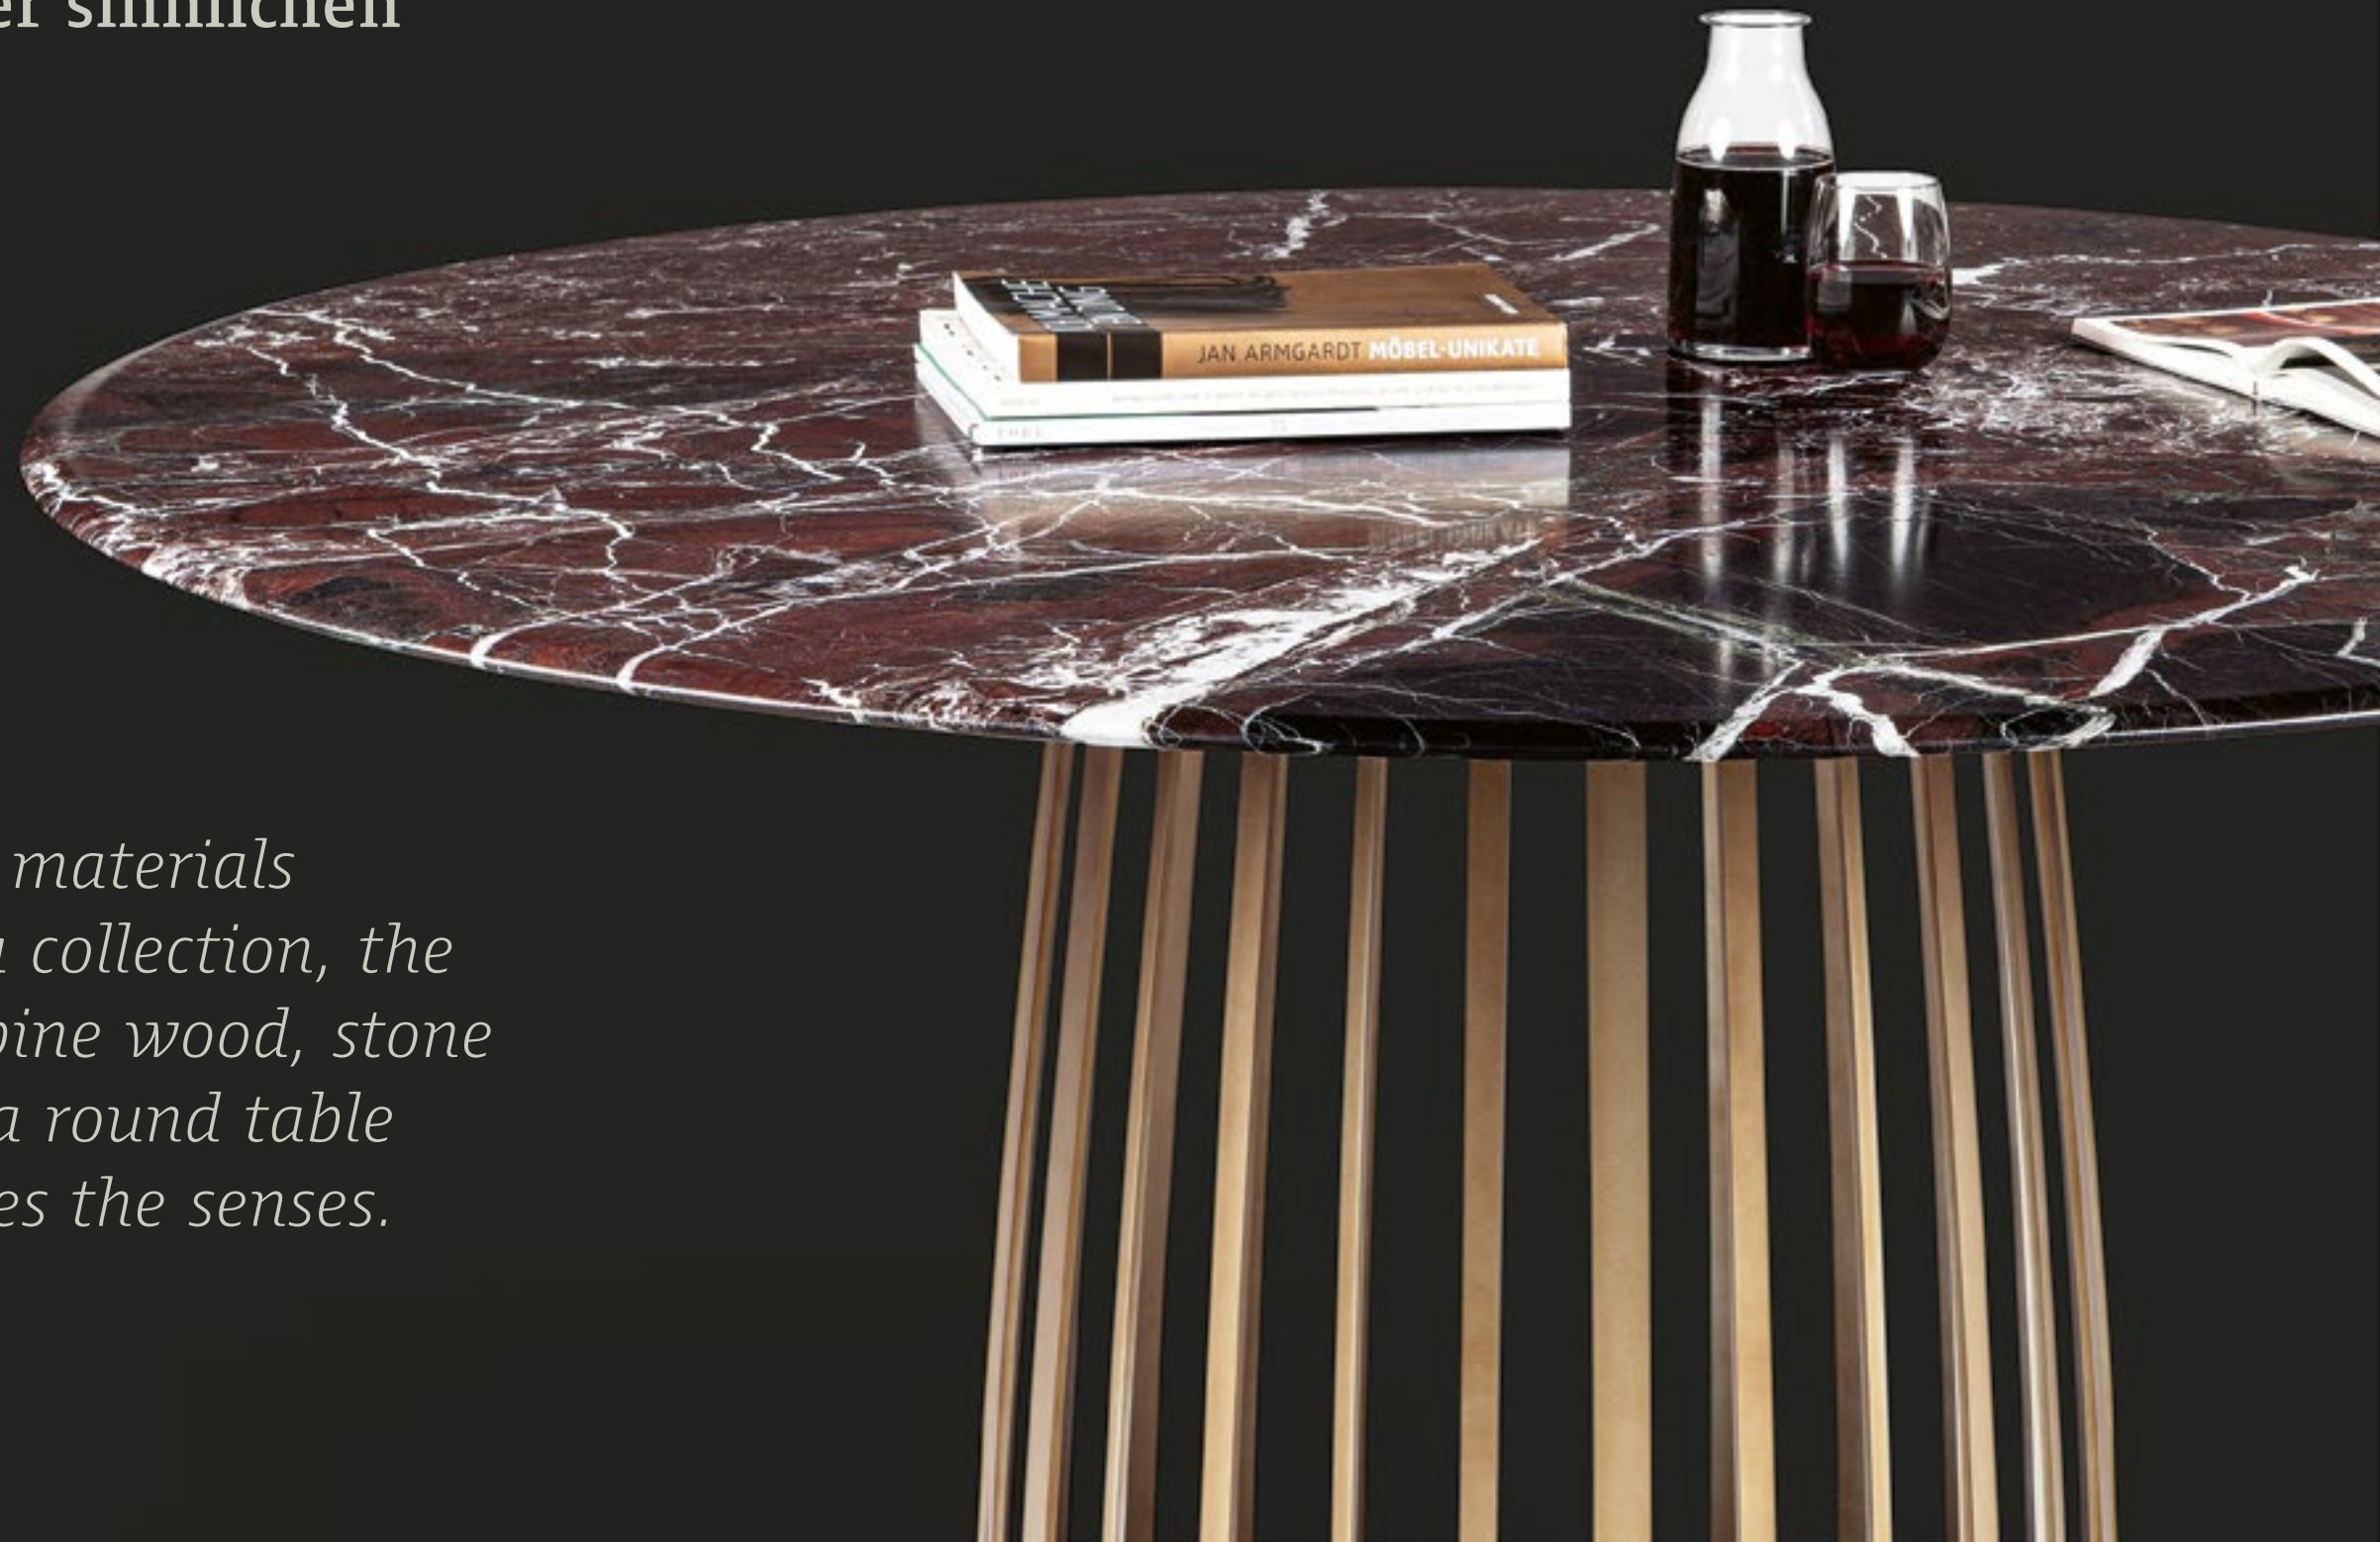

Mit den charakterstarken
Materialien der Janua
Kollektion kombinieren die
Designer Holz, Stein und
Metall zu einer sinnlichen
Tafelrunde. /

*Using the bold materials
from the Janua collection, the
designers combine wood, stone
and metal for a round table
which tantalizes the senses.*