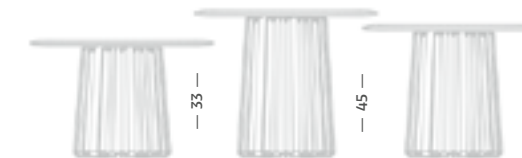

— 33 —

— 45 —

— 39 —

Alle Oberflächen für den Aussenbereich finden Sie auf Seite 157 /
All surfaces for outdoor use can be found on page 157

S — 145

BC 09 Basket® Outdoor Couchtische rund / Outdoor coffeetables round