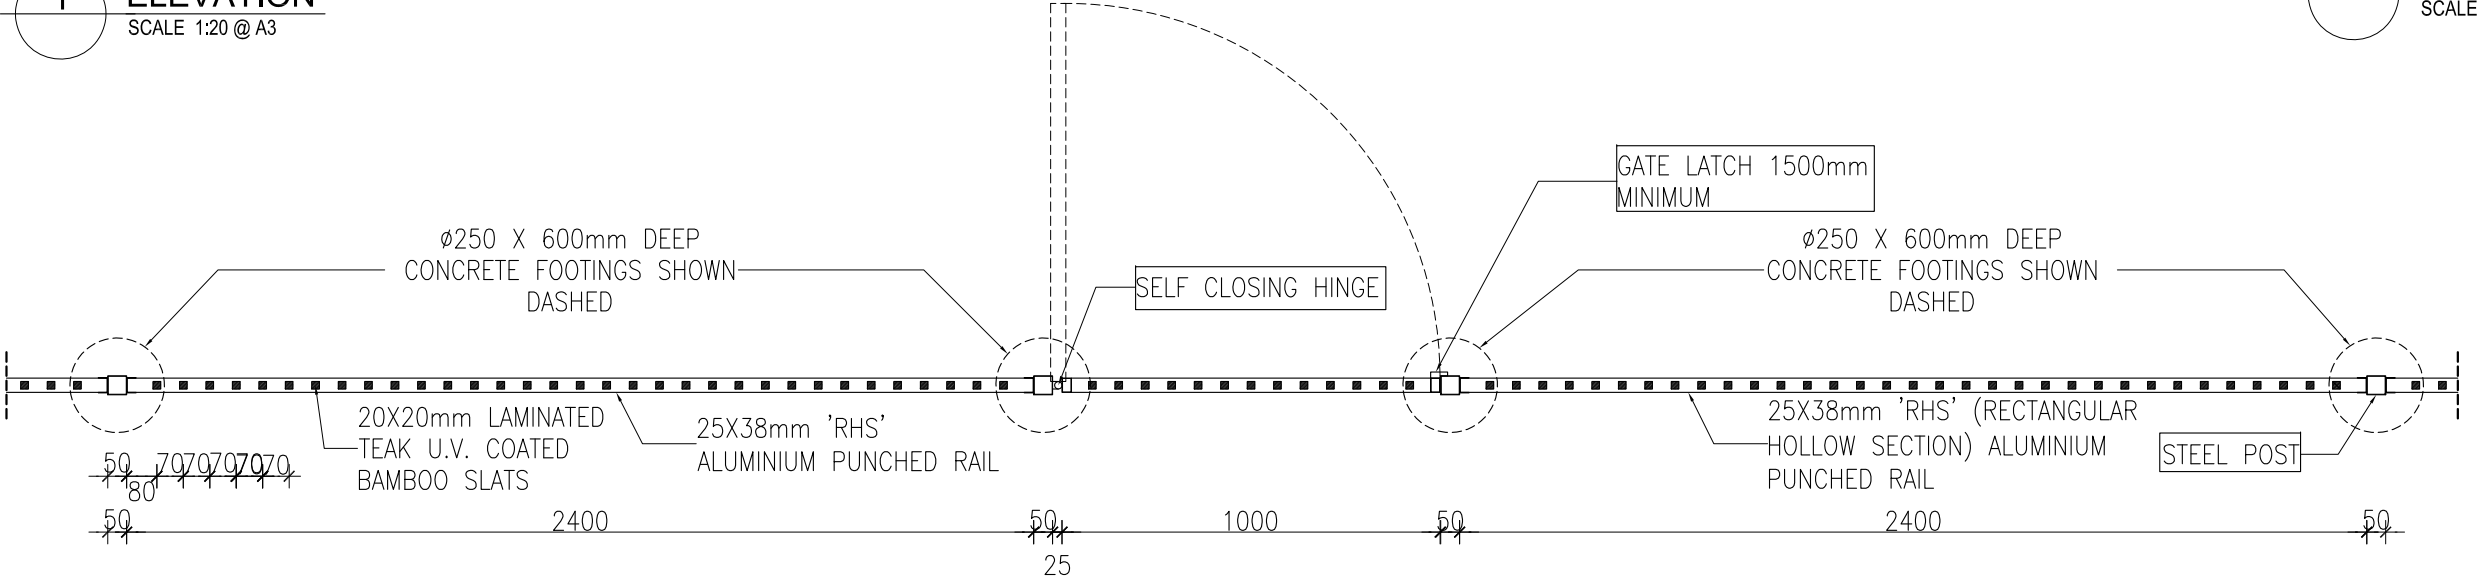

# BAMBOO BUILDING PRODUCTS POOL FENCE & GATE INSTALLATION GUIDE

**1 ELEVATION**  
SCALE 1:20 @ A3

**1 POOL FENCE SECTION**  
SCALE 1:20 @ A3

**1 POOL FENCE PLAN**  
SCALE 1:20 @ A3

BAMBOO BUILDING PRODUCTS POOL FENCE & GATE INSTALLATION GUIDE