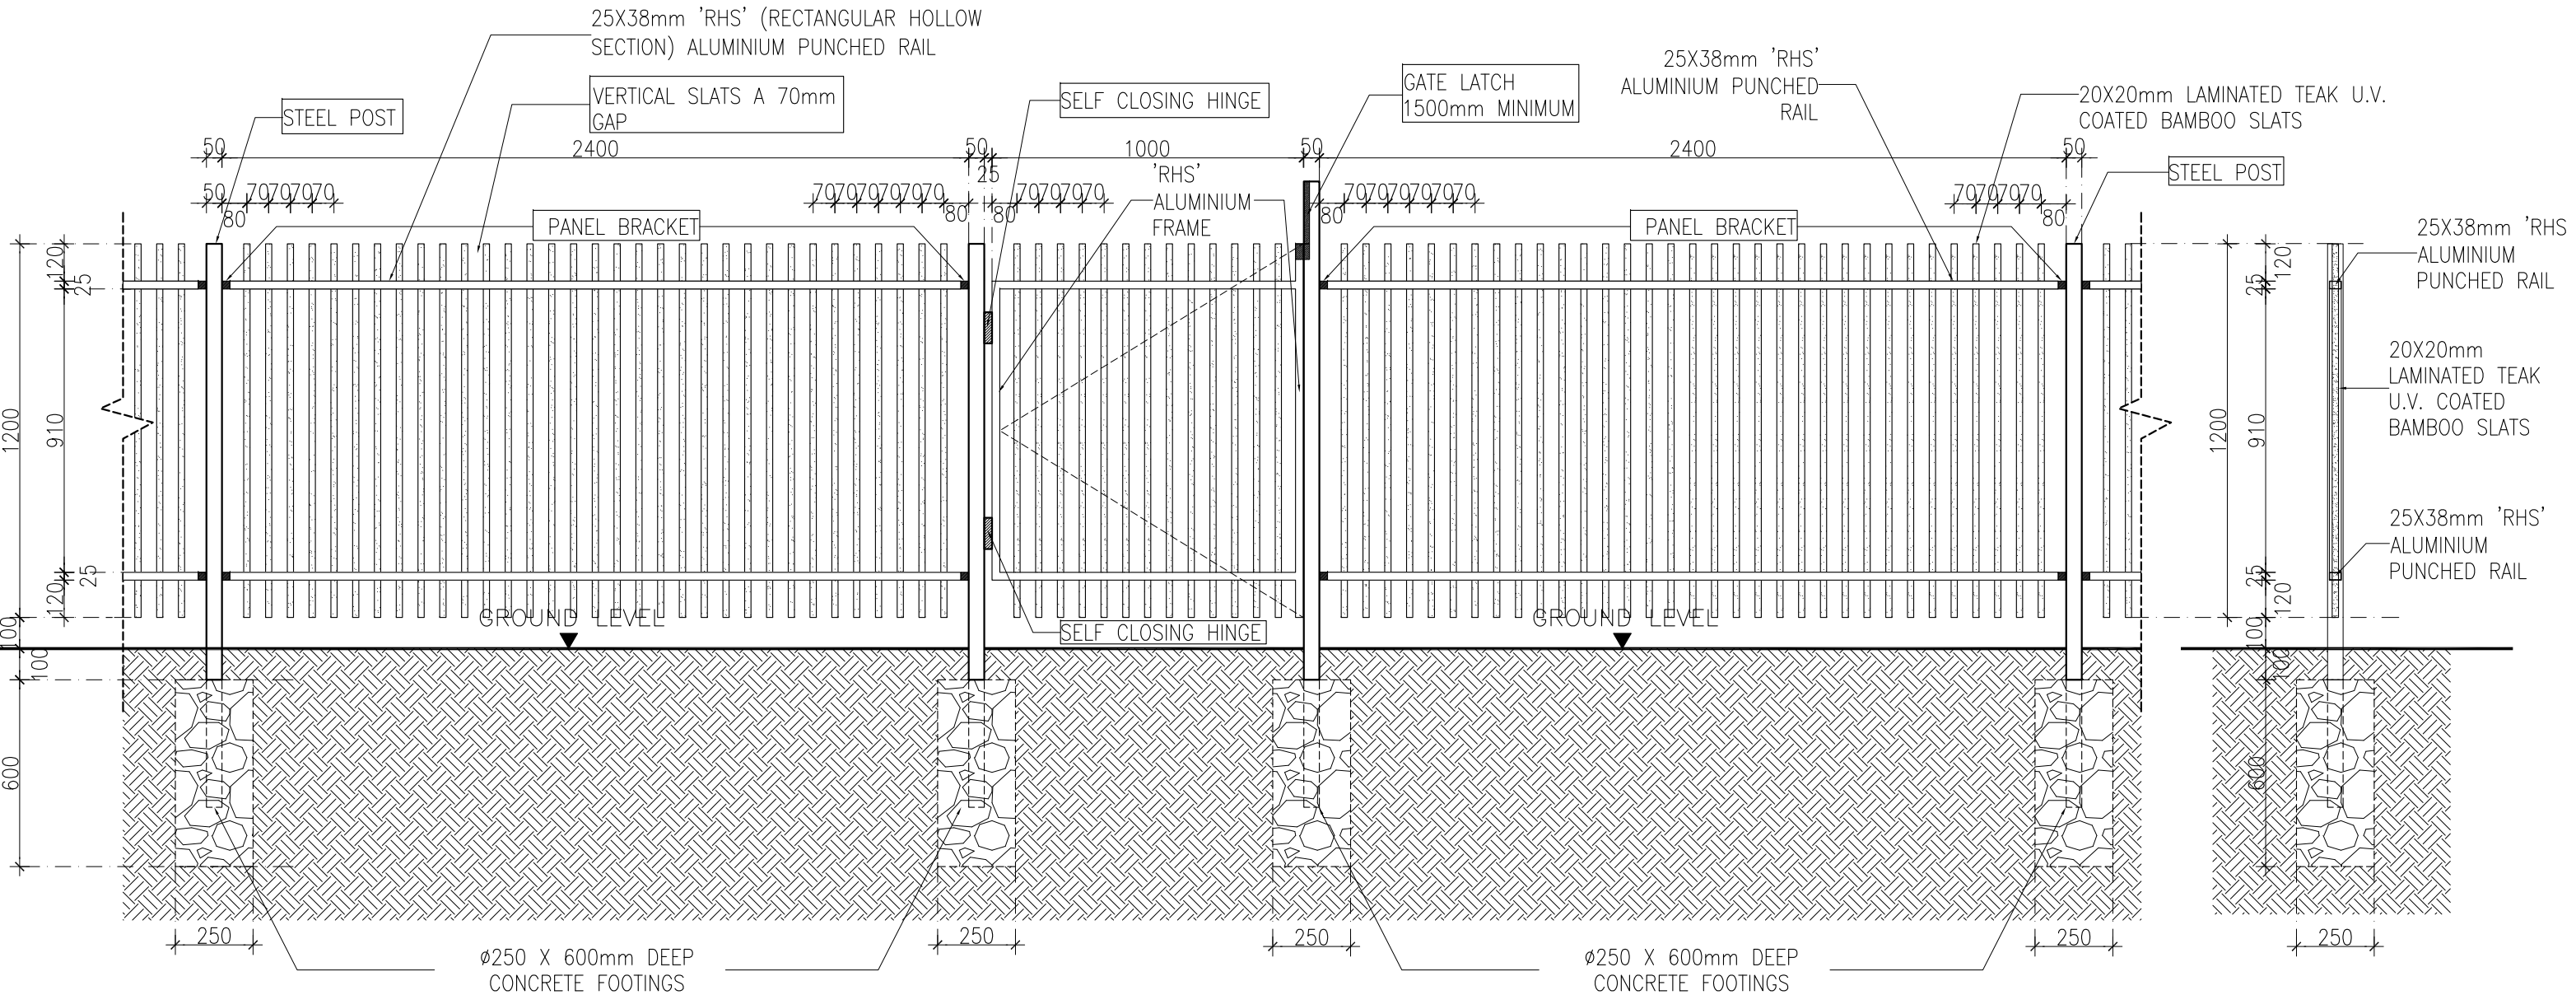

# BAMBOO BUILDING PRODUCTS POOL FENCE & GATE INSTALLATION GUIDE

**1 ELEVATION**  
SCALE 1:20 @ A3

**1 POOL FENCE SECTION**  
SCALE 1:20 @ A3

**1 POOL FENCE PLAN**  
SCALE 1:20 @ A3

BAMBOO BUILDING PRODUCTS POOL FENCE & GATE INSTALLATION GUIDE