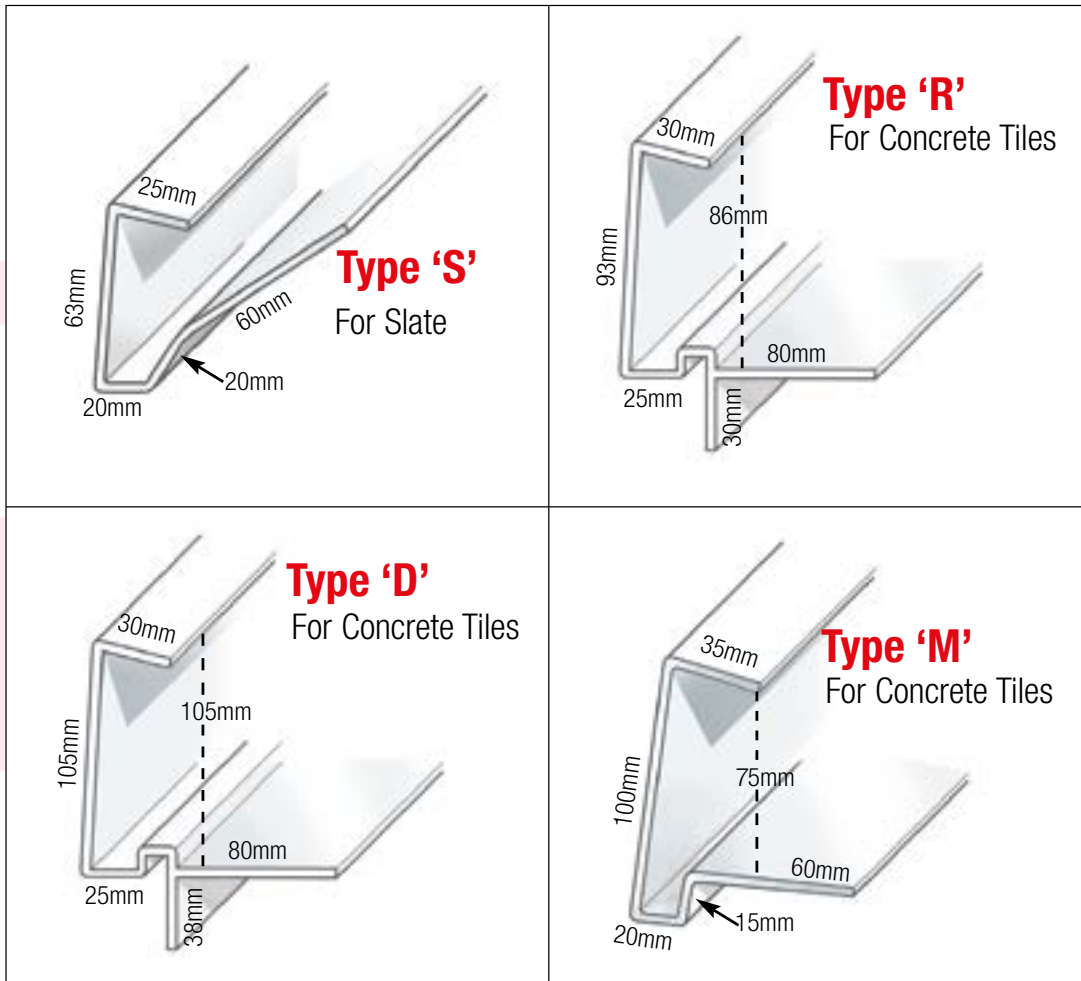

Continuous Dry Verge Profile Dimensions

Connectors

S Type

R Type

D Type

M Type

Ridge End Caps

Caramel

Brown

Anthracite Grey

Length	Colour
5m & 6m	Black & White
5m	Brown, Caramel Anthracite Grey
Pack Size	
3 Per Pack	Split packs available