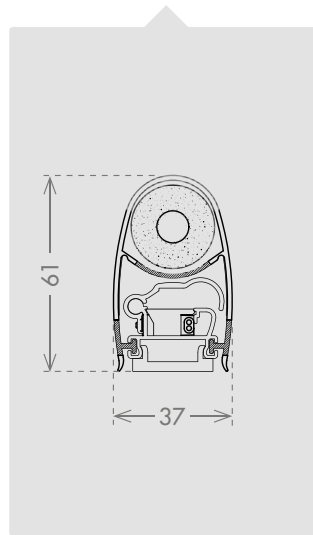

**TOTAL
SAFETY**

Safety guaranteed on all border's length, including endcaps.

APPLICATIONS

SIZES

TEMPERATURE

MICROSWITCH
IP RATING

LENGTHS AND TRIMMING

COMPATTA PROTO