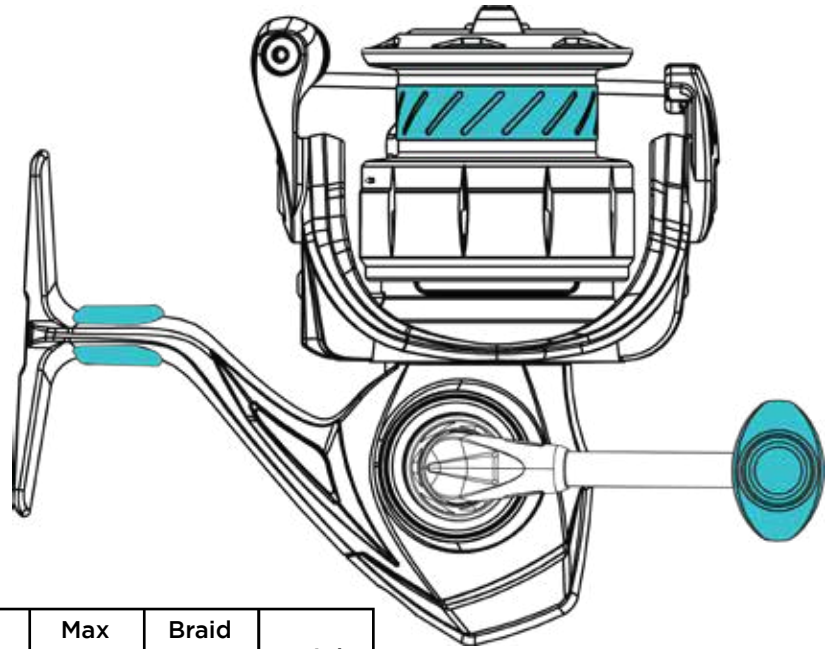

ELITE CARBON SPINNING REELS

Light tackle re-imagined. Combining advanced carbon materials with creative, ergonomic designs and engineering, for the ultimate in fishing performance.

Features:

- Carbon rotor
- Carbon handle
- Sealed carbon drag
- IPX5 sealed system
- Comfort control grips