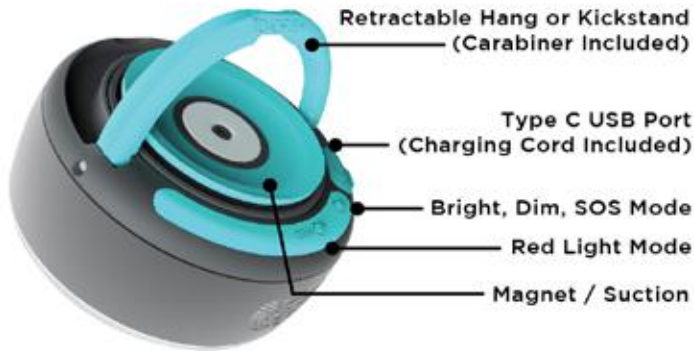

Features:

- Spring-loaded functionality with latch
- Ergonomic design
- Rubber comfort grips
- Micro serrated blades
- Built-in fish scaler

SKU	Model
TF1160	TFSCISSOR/SHEATH

STOWAWAY LED LIGHT NEW

From the boat to the campsite the Stowaway LED Lantern will bring light to any situation. Its versatile design allows it to be used as a handheld flashlight, hanging tent light, utility light, or safety light, and can be suctioned or magnetized to most surfaces. Its sleek, single-piece aluminum housing combined with the IPX7 sealed construction makes it both waterproof and corrosion-resistant.

Features:

- 4 Light Modes
- Rechargeable Battery
- Compact and Portable Design
- Hands-Free Configuration

SKU	Model
TF1101	TFSTOWLEDLIGHT-GRAPH

	HIGH BRIGHT	MEDIUM DIM	SOS MODE	RED MODE
	300 Lumens	150 Lumens	300 Lumens	20 Lumens
	5 Hours	11 Hours	10 Hours	15 Hours
	10-16 Meters	5 Meters	10-16 Meters	3 Meters
	300 mAh, USB rechargeable in 4 hrs. 15 hr battery life.			