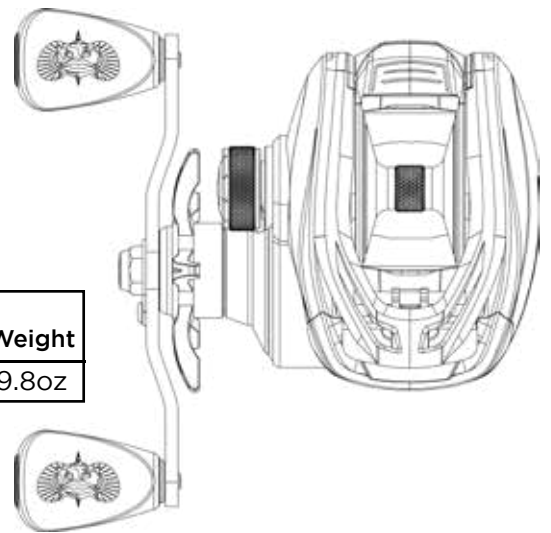

4000 series includes power knob

ELITE CARBON CASTING REEL NEW

Features:

- Carbon handle
- 22lb Max carbon drag
- 6-Pin centrifugal braking system
- Aluminum frame

SKU	Model	Gear Ratio	Ball Bearing	Max Drag	Capacity	Weight
TF7072	TFBCREEL71	7.1:1	6+1	22LB	145/15	9.8oz