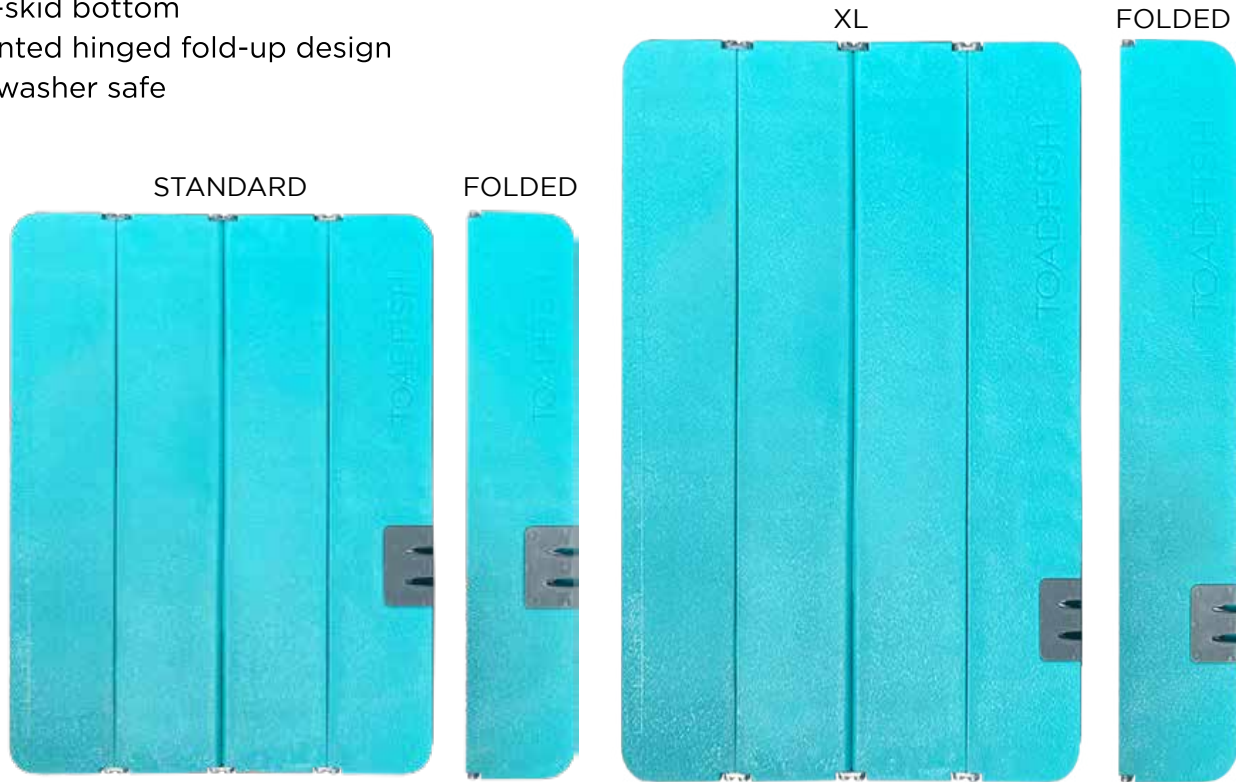

STOWAWAY FOLDING CUTTING BOARD

FEATURES:

Standard Dimensions 12"x16" | Folded Dimensions 3"x16"x1.5"

XL Dimensions 14"x22" | Folded Dimensions 3.5"x22"x1.625"

- Magnetic closure
- Built-in 2-stage knife sharpener
- Anti-skid bottom
- Patented hinged fold-up design
- Dishwasher safe

SKU	Model
TF1054	TFSTOWCUTBOARD-TEAL
TF1086	TFSTOWCUTBOARD-XL-TEAL