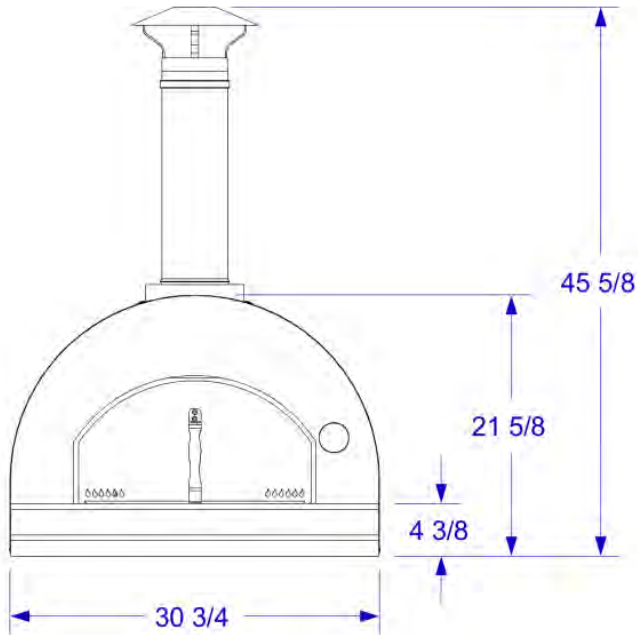

SOITALIA2424
SOITALIA2424-RF

Outdoor Wood-fired Oven

ISOMETRIC VIEW

FRONT VIEW

LEFT SIDE VIEW

- NOTES:
 1. CUTOUT DIMENSIONS: 32"W X 31"D X 4 3/4"H
 2. SCALE: 3/4" = 1'-0"

SOITALIA2432
SOITALIA2432-RF

Outdoor Wood-fired Oven

ISOMETRIC VIEW

- NOTES:
 1. CUTOUT DIMENSIONS: 40"W X 31"D X 4 3/4"H
 2. SCALE: 3/4" = 1'-0"