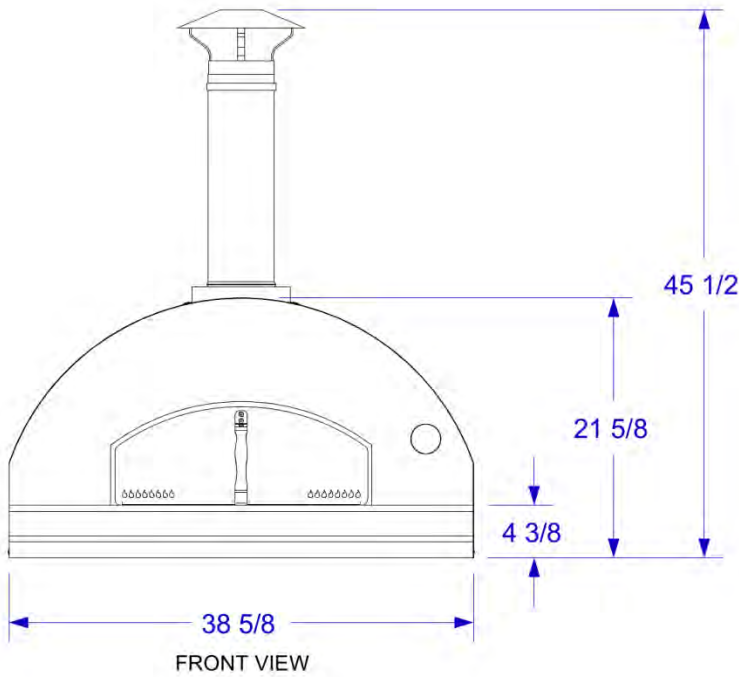

SOITALIA2424
SOITALIA2424-RF

Outdoor Wood-fired Oven

ISOMETRIC VIEW

FRONT VIEW

LEFT SIDE VIEW

- NOTES:
 1. CUTOUT DIMENSIONS: 32"W X 31"D X 4 3/4"H
 2. SCALE: 3/4" = 1'-0"

SOITALIA2432
SOITALIA2432-RF

Outdoor Wood-fired Oven

ISOMETRIC VIEW

- NOTES:
 1. CUTOUT DIMENSIONS: 40"W X 31"D X 4 3/4"H
 2. SCALE: 3/4" = 1'-0"