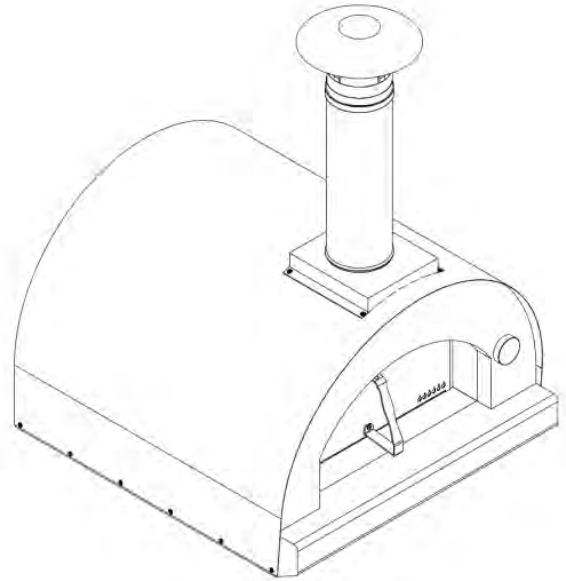

SOITALIA2424
SOITALIA2424-RF

Outdoor Wood-fired Oven

ISOMETRIC VIEW

FRONT VIEW

LEFT SIDE VIEW

- NOTES:
 1. CUTOUT DIMENSIONS: 32"W X 31"D X 4 3/4"H
 2. SCALE: 3/4" = 1'-0"

SOITALIA2432
SOITALIA2432-RF

Outdoor Wood-fired Oven

ISOMETRIC VIEW

- NOTES:
 1. CUTOUT DIMENSIONS: 40"W X 31"D X 4 3/4"H
 2. SCALE: 3/4" = 1'-0"