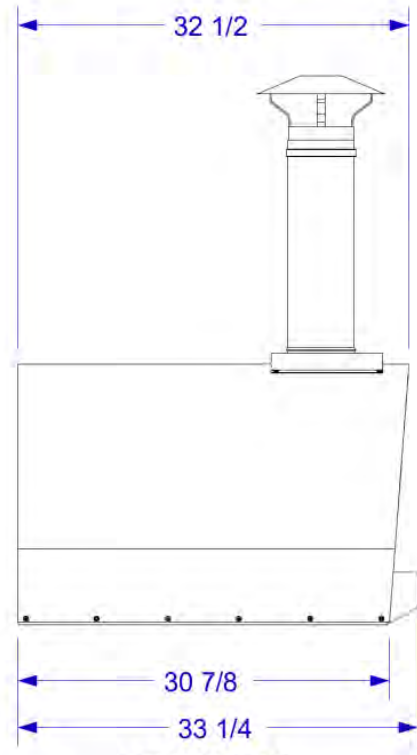

SOITALIA2424
SOITALIA2424-RF

Outdoor Wood-fired Oven

ISOMETRIC VIEW

FRONT VIEW

LEFT SIDE VIEW

- NOTES:
 1. CUTOUT DIMENSIONS: 32"W X 31"D X 4 3/4"H
 2. SCALE: 3/4" = 1'-0"

SOITALIA2432
SOITALIA2432-RF

Outdoor Wood-fired Oven

ISOMETRIC VIEW

- NOTES:
 1. CUTOUT DIMENSIONS: 40"W X 31"D X 4 3/4"H
 2. SCALE: 3/4" = 1'-0"