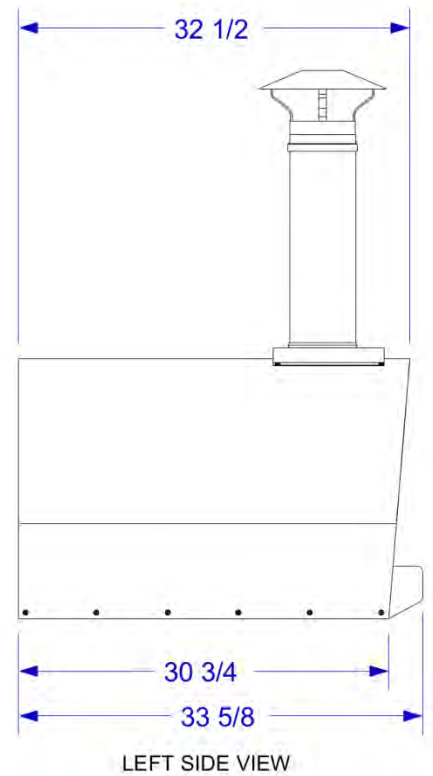

SOITALIA2424
SOITALIA2424-RF

Outdoor Wood-fired Oven

ISOMETRIC VIEW

FRONT VIEW

LEFT SIDE VIEW

- NOTES:
 1. CUTOUT DIMENSIONS: 32"W X 31"D X 4 3/4"H
 2. SCALE: 3/4" = 1'-0"

SOITALIA2432
SOITALIA2432-RF

Outdoor Wood-fired Oven

ISOMETRIC VIEW

- NOTES:
 1. CUTOUT DIMENSIONS: 40"W X 31"D X 4 3/4"H
 2. SCALE: 3/4" = 1'-0"