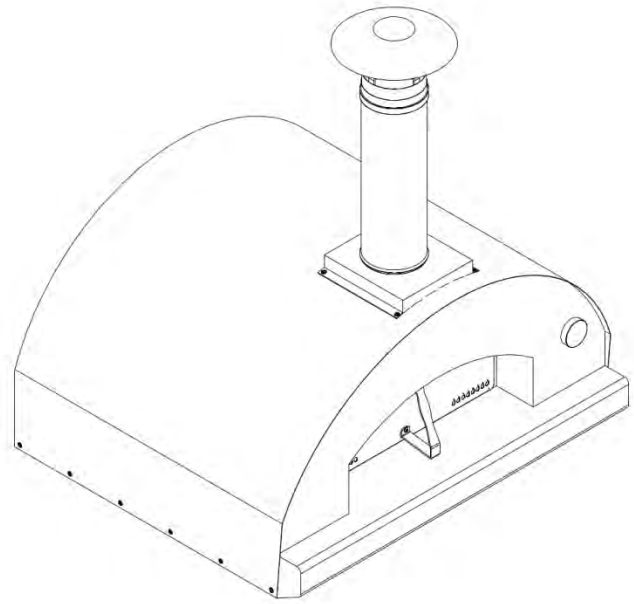

SOITALIA2424
SOITALIA2424-RF

Outdoor Wood-fired Oven

ISOMETRIC VIEW

FRONT VIEW

LEFT SIDE VIEW

- NOTES:
 1. CUTOUT DIMENSIONS: 32"W X 31"D X 4 3/4"H
 2. SCALE: 3/4" = 1'-0"

SOITALIA2432
SOITALIA2432-RF

Outdoor Wood-fired Oven

ISOMETRIC VIEW

- NOTES:
 1. CUTOUT DIMENSIONS: 40"W X 31"D X 4 3/4"H
 2. SCALE: 3/4" = 1'-0"