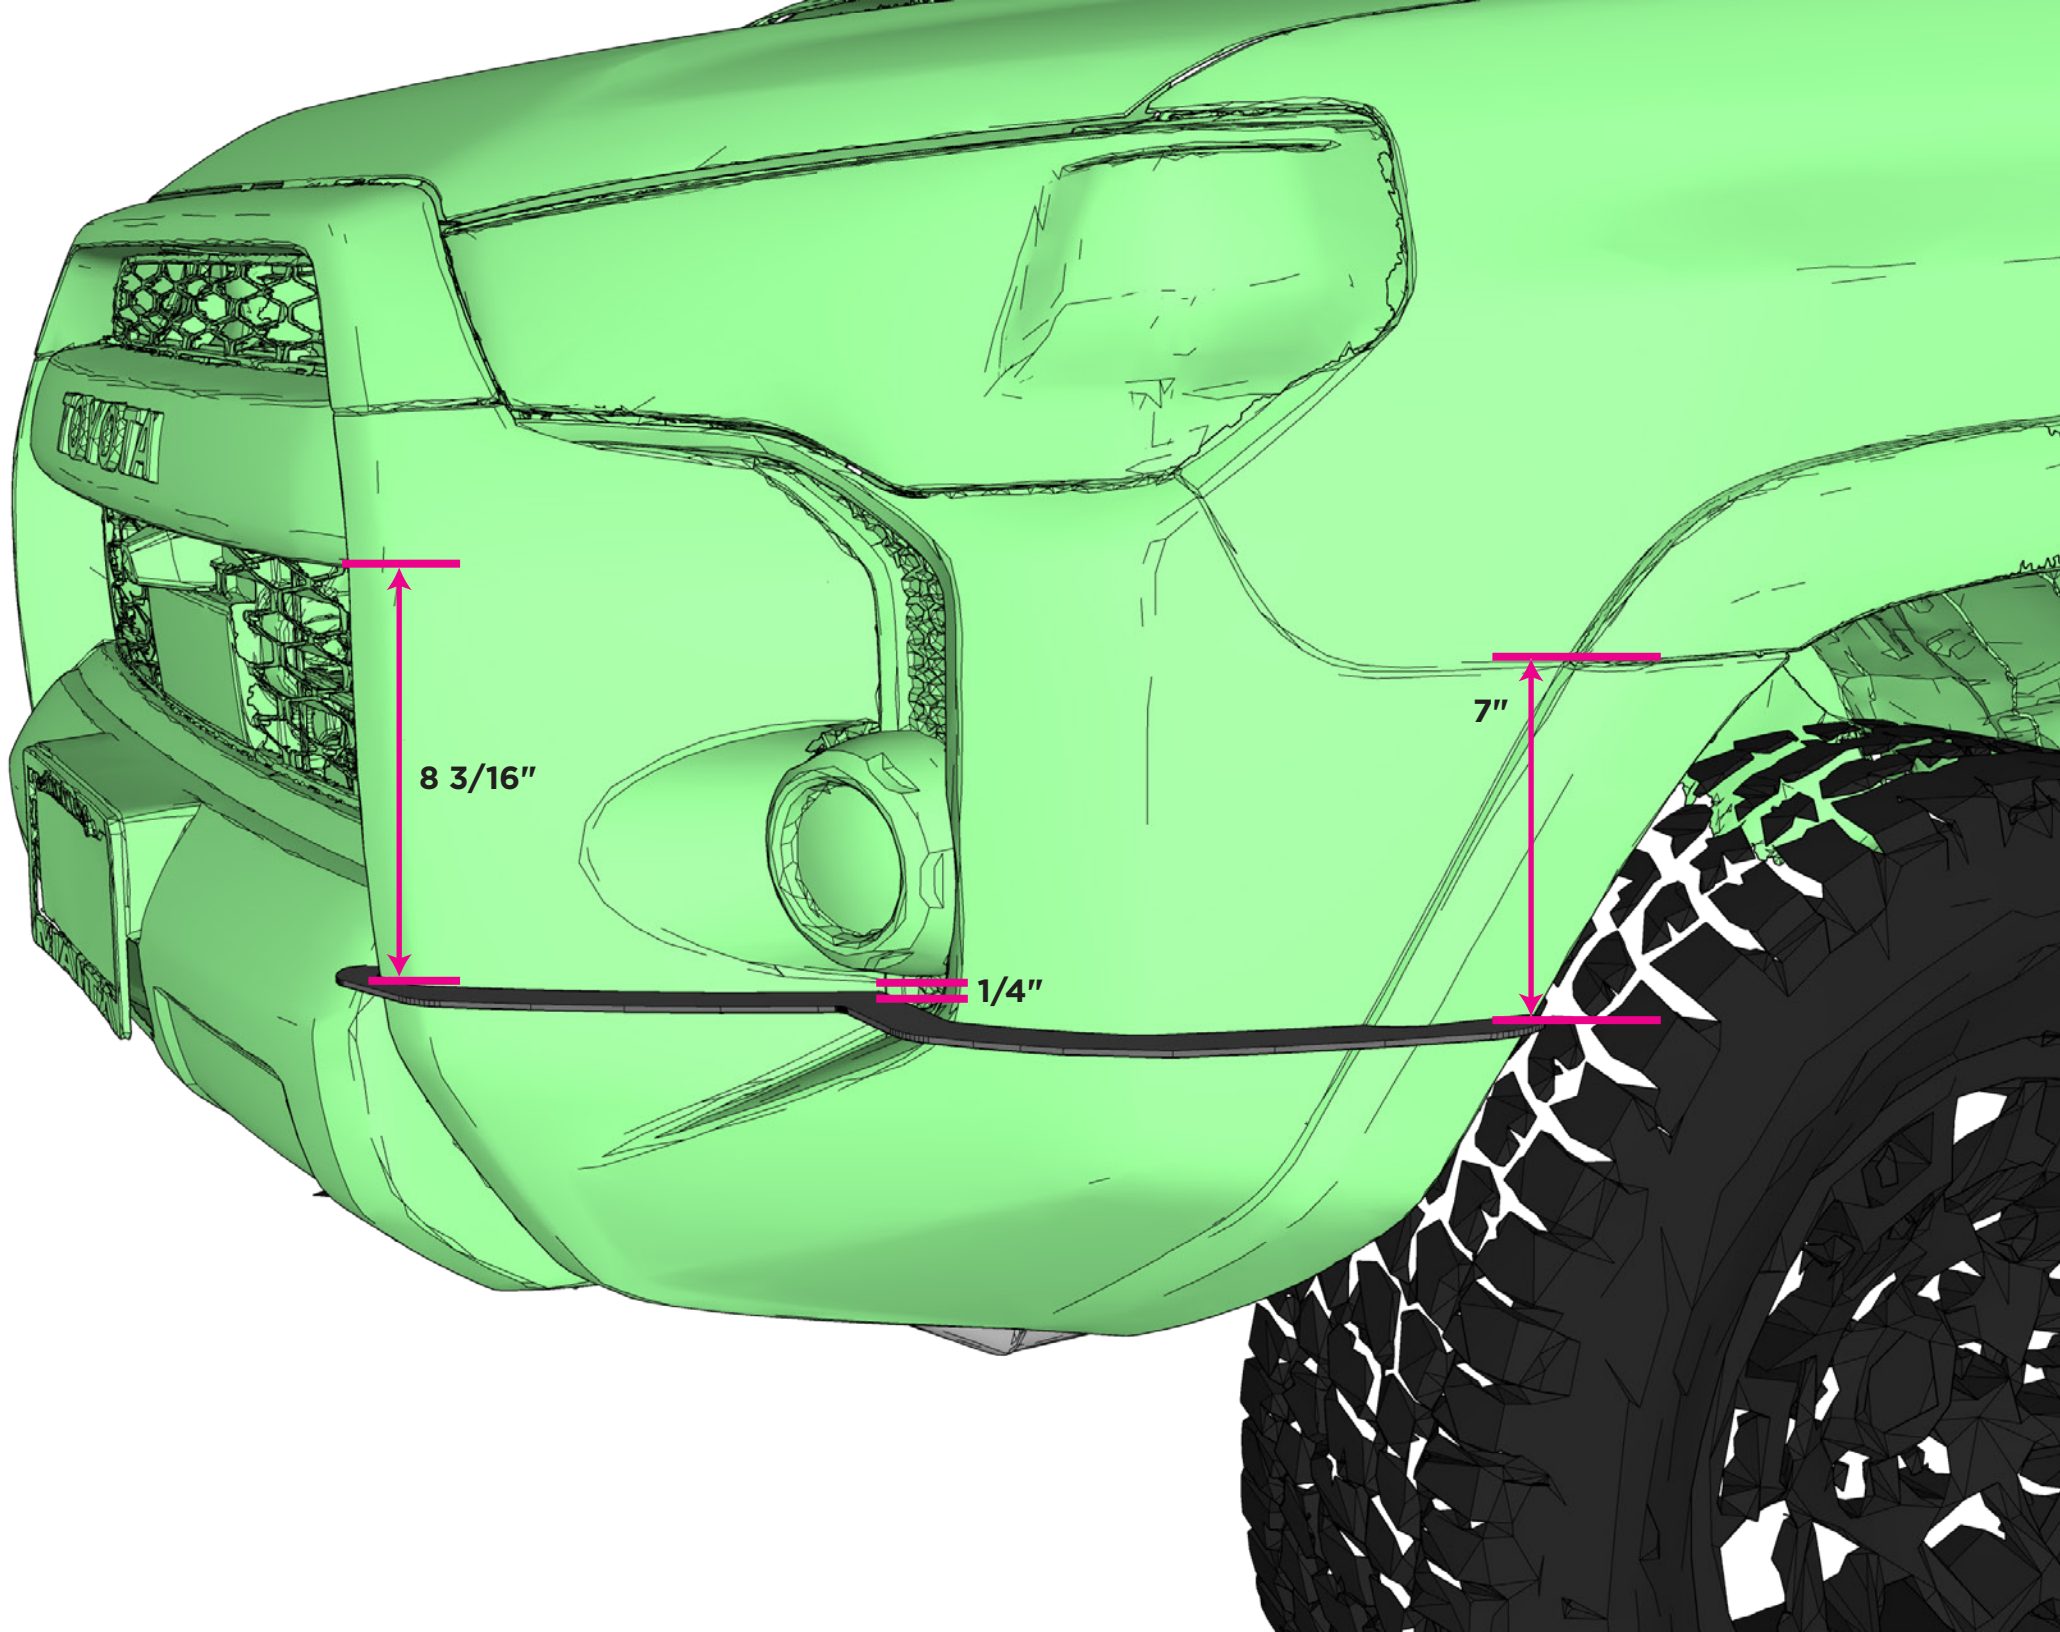

DISSENT
— OFF-ROAD —

(530) 512-1108

www.dissentoffroad.com

2014+ **4Runner**
High Line Front Bumper
CUT GUIDE

8 3/16"

1/4"

7"

1/4"

This measurement is from where
the side of the curve ends
NOT from the bottom of the light

8 3/16"

7"

1/4"