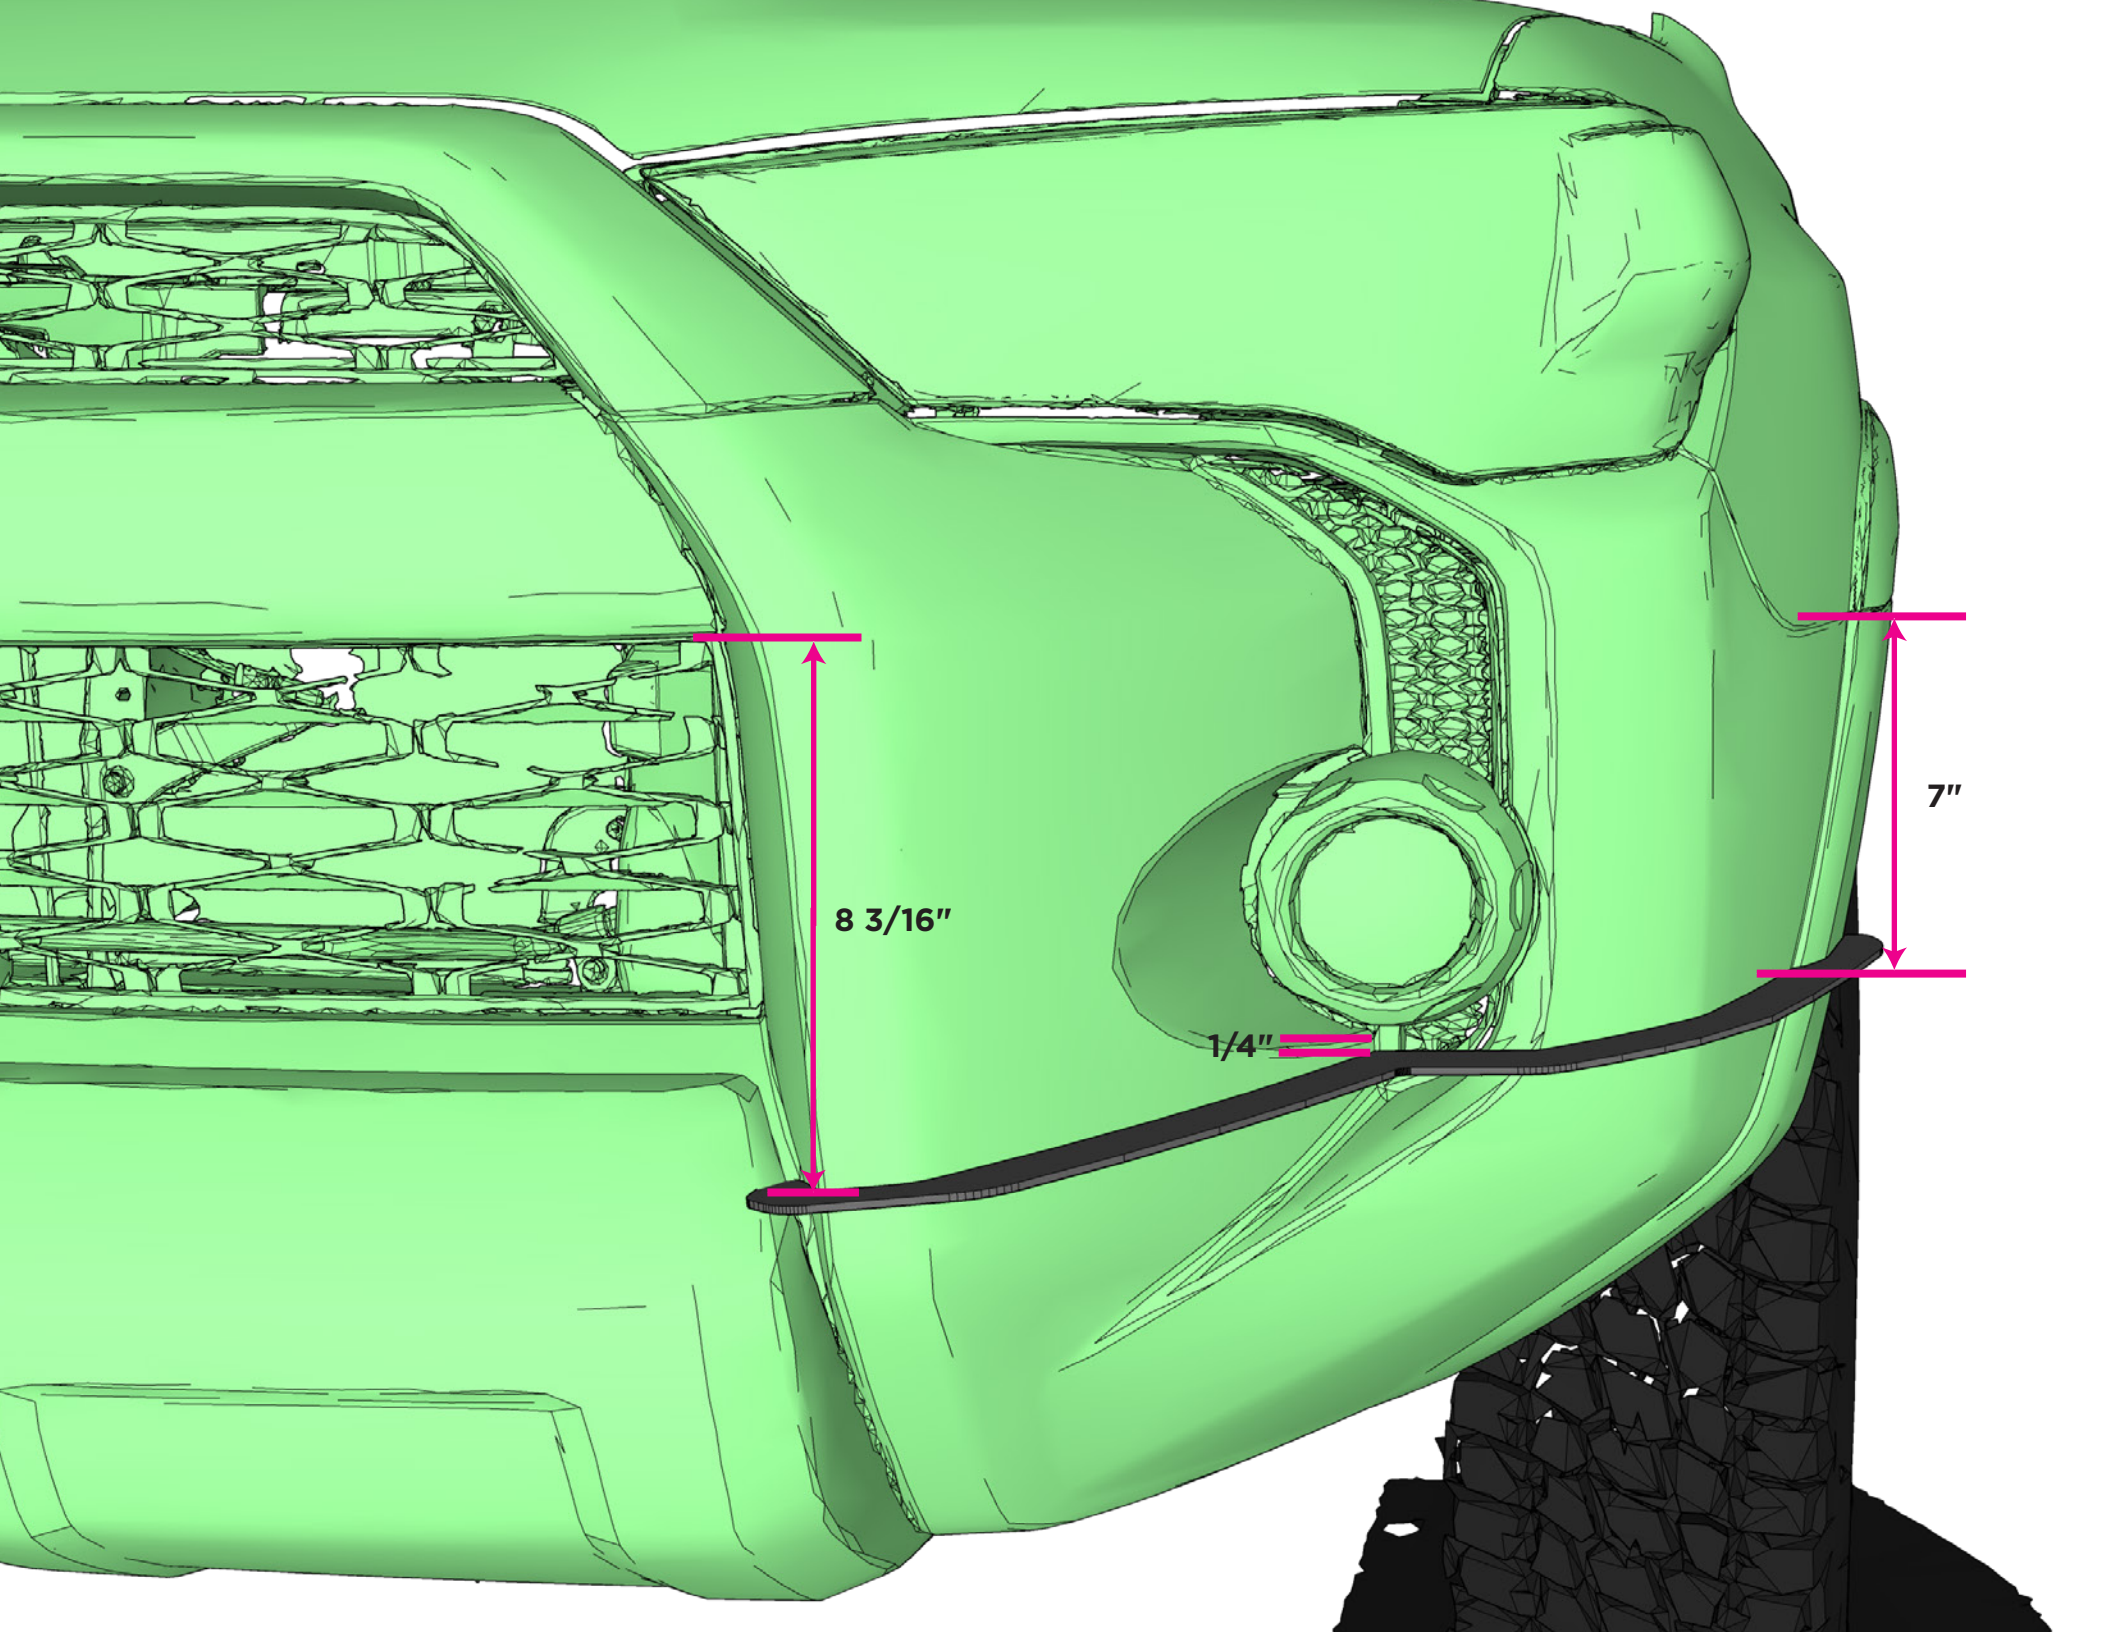

DISSENT
— OFF-ROAD —

(530) 512-1108

www.dissentoffroad.com

2014+ **4Runner**
High Line Front Bumper
CUT GUIDE

8 3/16"

1/4"

7"

1/4"

This measurement is from where
the side of the curve ends
NOT from the bottom of the light

8 3/16"

7"

1/4"