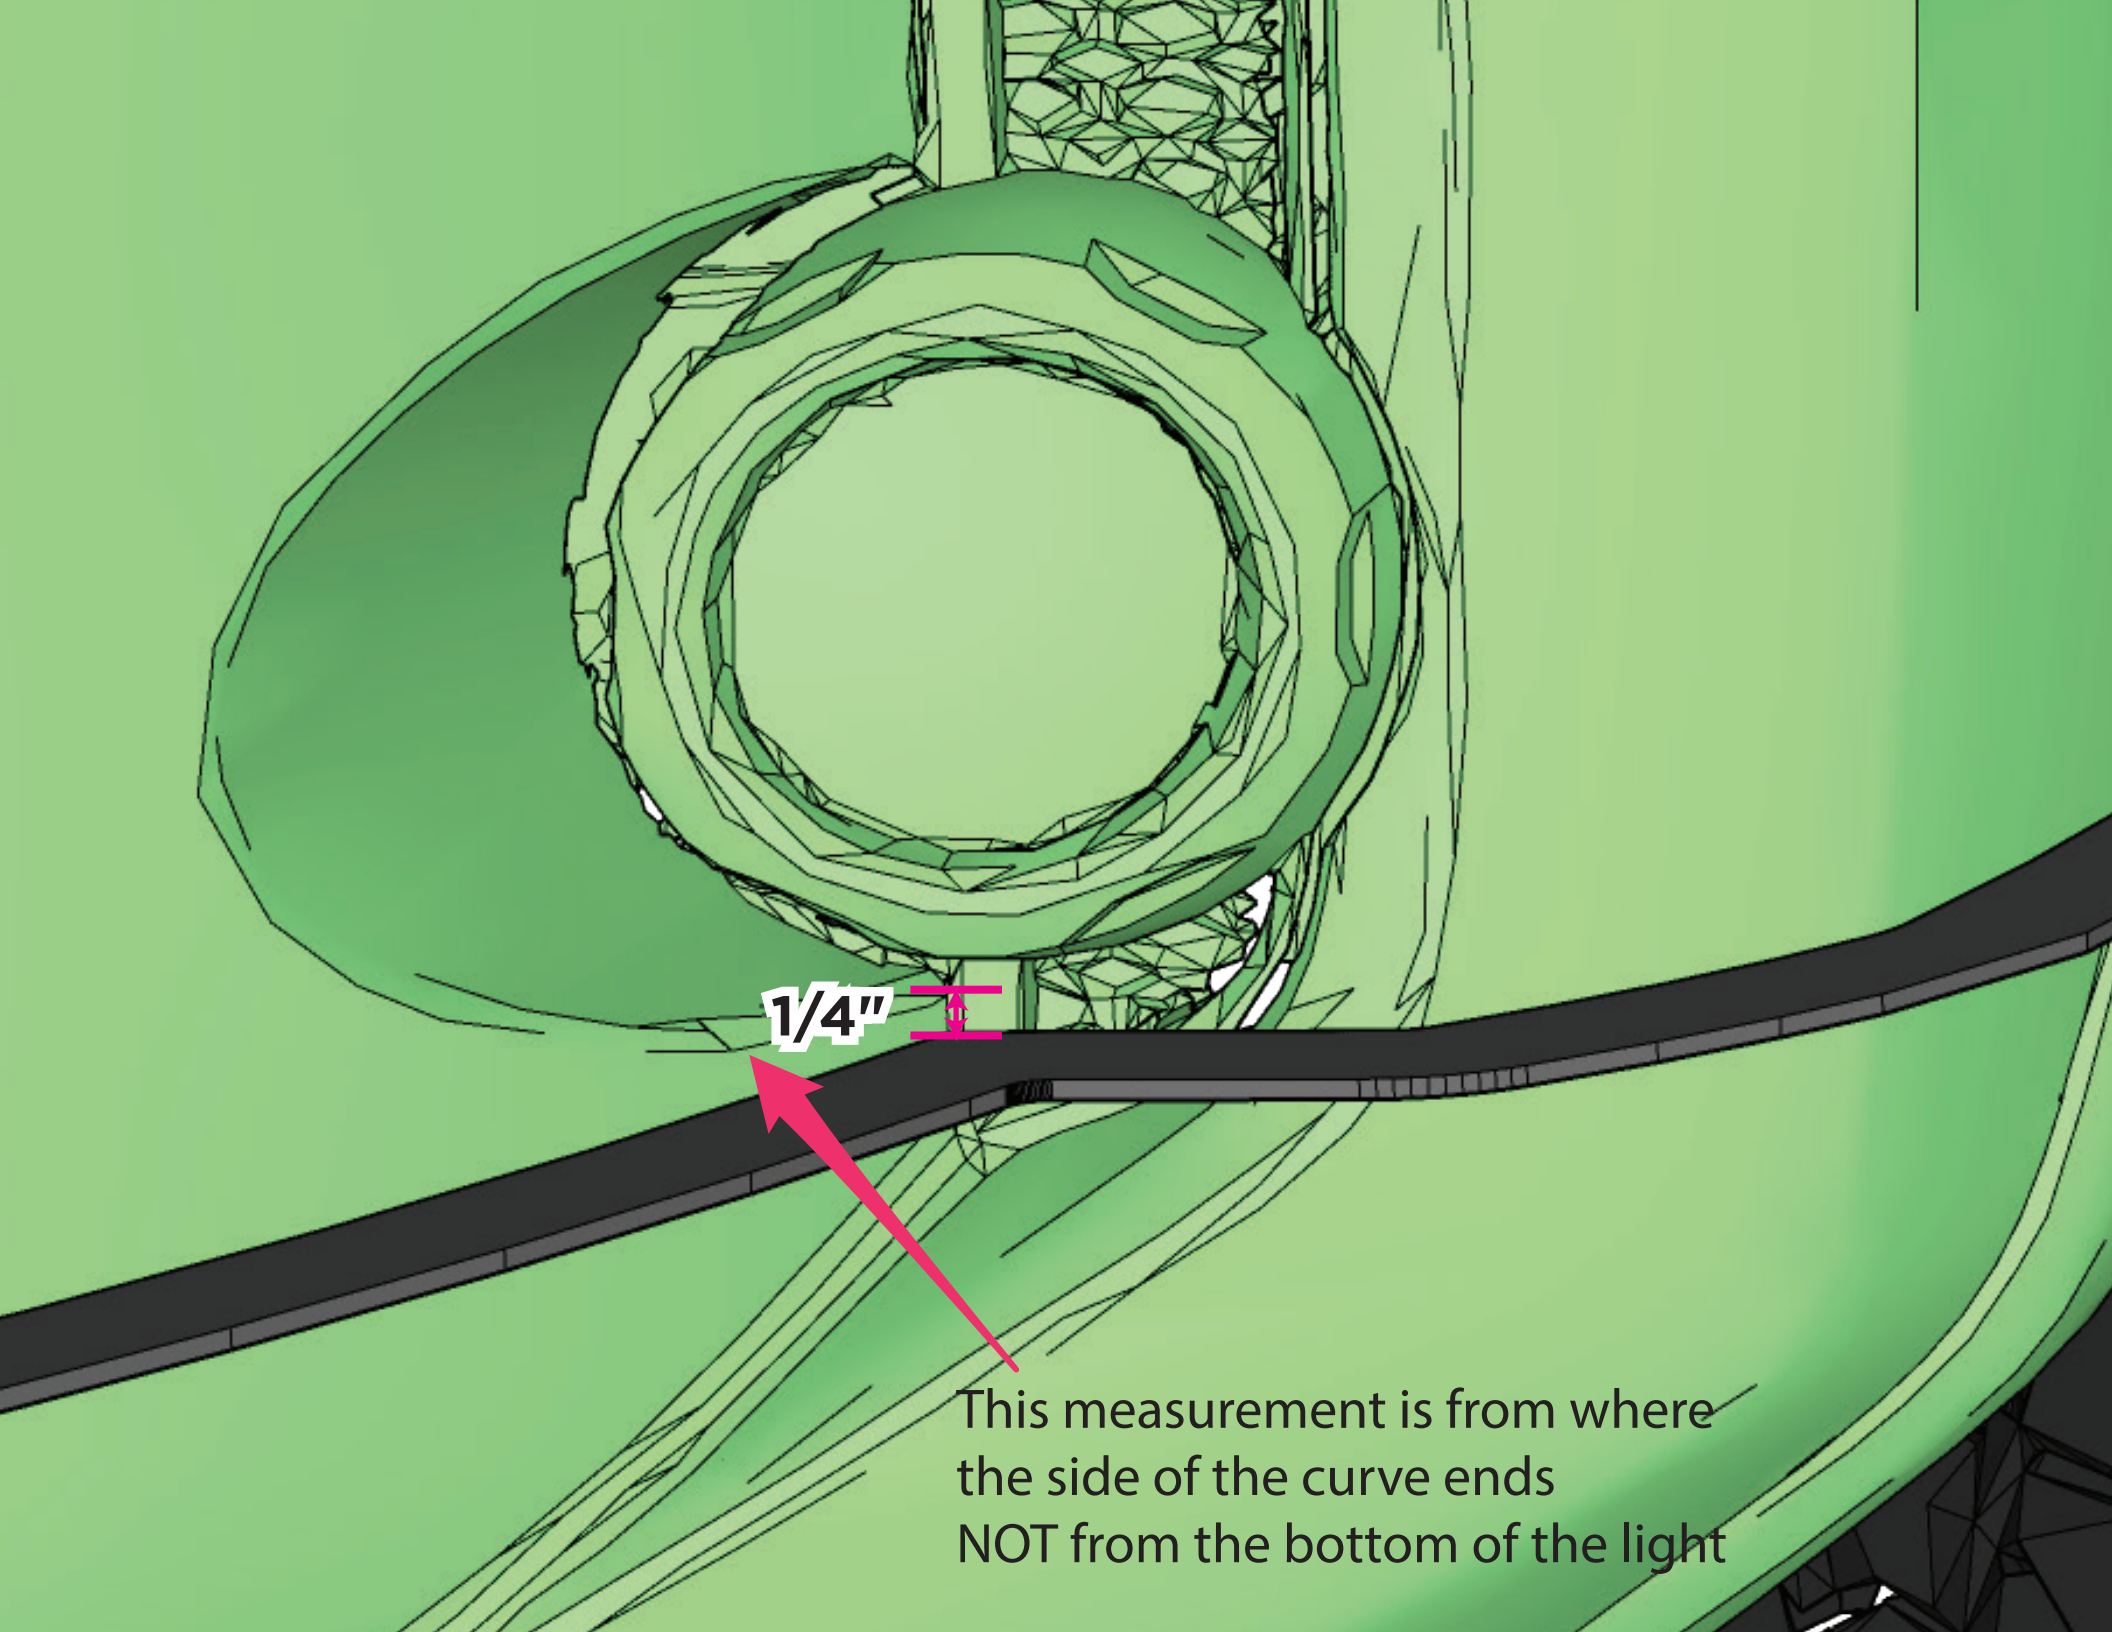

DISSENT
— OFF-ROAD —

(530) 512-1108

www.dissentoffroad.com

2014+ **4Runner**
High Line Front Bumper
CUT GUIDE

8 3/16"

1/4"

7"

1/4"

This measurement is from where
the side of the curve ends
NOT from the bottom of the light

8 3/16"

7"

1/4"