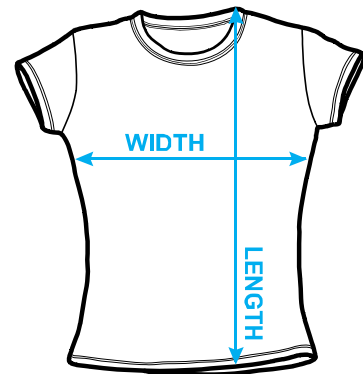

**Mens - Ringer**  
100% Cotton

**Shirt Specific Dimensions (inches)**

Size	Width	Length
S	18"	28"
M	20"	29"
L	22"	31"
XL	24"	32"
2XL	26"	33"
3XL	28"	34"

**Mens – Slim V-Neck**

100% Cotton

**Shirt Specific Dimensions (inches)**

Size	Width	Length
S	18"	28"
M	20"	29"
L	22"	30"
XL	24"	31"
2XL	26"	32"

**Mens Tank Top**

100% Cotton

**Shirt Specific Dimensions (inches)**

Size	Width	Length
S	18"	28"
M	20"	29"
L	22"	30"
XL	24"	31"
2XL	26"	32"
3XL	28"	33"

**Womens – Regular Fit**

100% Cotton

**Shirt Specific Dimensions (inches)**

Size	Width	Length
S	18"	25"
M	20"	26"
L	22"	27"
XL	24"	28"
2XL	26"	29"

**Juniors – Cap Sleeve**  
100% Cotton

**Shirt Specific Dimensions (inches)**

Size	Width	Length
S	15"	24"
M	16"	25"
L	17"	26"
XL	18"	27"
2XL	19"	28"

**Juniors V-Neck – Cap Sleeve**  
100% Cotton

**Shirt Specific Dimensions (inches)**

Size	Width	Length
S	15.3"	25.4"
M	16.3"	26"
L	17.3"	26.7"
XL	18.3"	27.3"
2XL	19.8"	27.9"