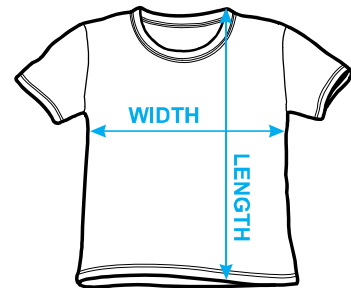

Size	Width	Length
S	18"	28"
M	20"	29"
L	22"	30"
XL	24"	31"
2XL	26"	32"

**Mens Tank Top**

100% Cotton

**Shirt Specific Dimensions (inches)**

Size	Width	Length
S	18"	28"
M	20"	29"
L	22"	30"
XL	24"	31"
2XL	26"	32"
3XL	28"	33"

**Youth Short Sleeve**  
100% Cotton

**Shirt Specific Dimensions (inches)**

Size	Width	Length
S	17"	22.5"
M	18"	24"
L	19"	25"
XL	20"	26.5"

**Kids Short Sleeve**

100% Cotton

**Shirt Specific Dimensions (inches)**

Size	Width	Length
4	14"	18"
5/6	15"	19"
7	16"	20"

**Toddler Short Sleeve**

100% Cotton

**Shirt Specific Dimensions (inches)**

Size	Width	Length
2T	11"	14"
3T	12"	15"
4T	13"	16"

**Onesie Short Sleeve**

100% Cotton

**Shirt Specific Dimensions (inches)**

Size	Width	Length
6M	10.625"	17"
12M	11.375"	17.75"
18M	12.125"	18.5"
24M	12.875"	19.25"