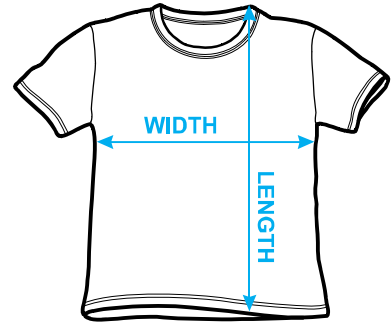

Size	Width	Length
S	18"	28"
M	20"	29"
L	22"	30"
XL	24"	31"
2XL	26"	32"

**Mens Tank Top**

100% Cotton

**Shirt Specific Dimensions (inches)**

Size	Width	Length
S	18"	28"
M	20"	29"
L	22"	30"
XL	24"	31"
2XL	26"	32"
3XL	28"	33"

Size	Width	Length
S	15"	24"
M	16"	25"
L	17"	26"
XL	18"	27"
2XL	19"	28"

**Juniors V-Neck – Cap Sleeve**  
100% Cotton

**Shirt Specific Dimensions (inches)**

Size	Width	Length
S	15.3"	25.4"
M	16.3"	26"
L	17.3"	26.7"
XL	18.3"	27.3"
2XL	19.8"	27.9"

**Youth Short Sleeve**  
100% Cotton

**Shirt Specific Dimensions (inches)**

Size	Width	Length
S	17"	22.5"
M	18"	24"
L	19"	25"
XL	20"	26.5"

**Kids Short Sleeve**

100% Cotton

**Shirt Specific Dimensions (inches)**

Size	Width	Length
4	14"	18"
5/6	15"	19"
7	16"	20"

**Toddler Short Sleeve**

100% Cotton

**Shirt Specific Dimensions (inches)**

Size	Width	Length
2T	11"	14"
3T	12"	15"
4T	13"	16"

**Onesie Short Sleeve**

100% Cotton