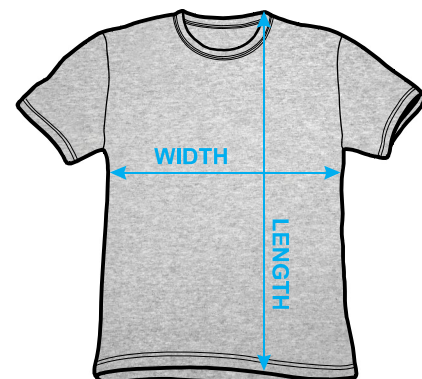

### Shirt Specific Dimensions (inches)

Size	Width	Length
S	18"	27"
M	20"	29"
L	22"	31"
XL	24"	32"
2XL	26"	33"
3XL	28"	34"

### Shirt Specific Dimensions (inches)

Size	Width	Length
S	18.5"	28"
M	20"	29"
L	21.5"	30"
XL	23.5"	31"
2XL	25.5"	32"

### Shirt Specific Dimensions (inches)

Size	Width	Length
S	18"	27"
M	20"	28"
L	22"	29"
XL	24"	30"
2XL	26"	31.5"
3XL	28"	33"

**Mens Long Sleeve**  
100% Cotton

**Shirt Specific Dimensions (inches)**

Size	Width	Length	Sleeve
S	18"	27"	22.25"
M	20"	29"	23.25"
L	22"	31"	24.25"
XL	24"	32"	25.25"
2XL	26"	33"	26.25"
3XL	28"	34"	27.25"

**Shirt Specific Dimensions (inches)**

Size	Width	Length
6M	10.625"	17"
12M	11.375"	17.75"
18M	12.125"	18.5"
24M	12.875"	19.25"