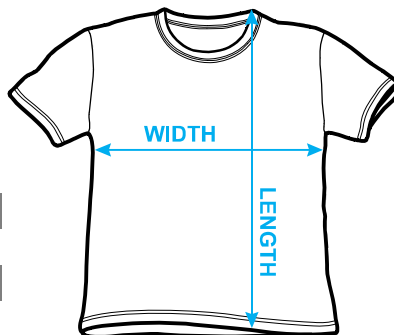

Size	Width	Length
S	18"	28"
M	20"	29"
L	22"	30"
XL	24"	31"
2XL	26"	32"

**Mens Tank Top**

100% Cotton

**Shirt Specific Dimensions (inches)**

Size	Width	Length
S	18"	28"
M	20"	29"
L	22"	30"
XL	24"	31"
2XL	26"	32"
3XL	28"	33"

**Womens – Regular Fit**

100% Cotton

**Shirt Specific Dimensions (inches)**

Size	Width	Length
S	18"	25"
M	20"	26"
L	22"	27"
XL	24"	28"
2XL	26"	29"

**Juniors – Cap Sleeve**  
100% Cotton

**Shirt Specific Dimensions (inches)**

Size	Width	Length
S	15"	24"
M	16"	25"
L	17"	26"
XL	18"	27"
2XL	19"	28"

**Juniors V-Neck – Cap Sleeve**  
100% Cotton

**Shirt Specific Dimensions (inches)**

Size	Width	Length
S	15.3"	25.4"
M	16.3"	26"
L	17.3"	26.7"
XL	18.3"	27.3"
2XL	19.8"	27.9"

**Youth Short Sleeve**  
100% Cotton

**Shirt Specific Dimensions (inches)**

Size	Width	Length
S	17"	22.5"
M	18"	24"
L	19"	25"
XL	20"	26.5"

**Kids Short Sleeve**

100% Cotton

**Shirt Specific Dimensions (inches)**