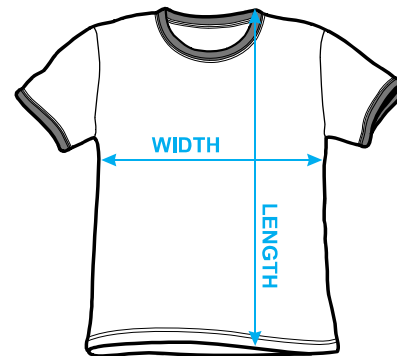

### Shirt Specific Dimensions (inches)

Size	Width	Length
S	18"	27"
M	20"	28"
L	22"	29"
XL	24"	30"
2XL	26"	31.5"
3XL	28"	33"

**Mens Long Sleeve**  
100% Cotton

**Shirt Specific Dimensions (inches)**

Size	Width	Length	Sleeve
S	18"	27"	22.25"
M	20"	29"	23.25"
L	22"	31"	24.25"
XL	24"	32"	25.25"
2XL	26"	33"	26.25"
3XL	28"	34"	27.25"

**Mens Pullover Hoodie**

**Description:**

80% Cotton / 20% Polyester, 9 oz.

**Shirt Specific Dimensions (inches)**

Size	Width	Length	Sleeve
S	20"	26"	32.75"
M	22"	27"	33.75"
L	24"	28"	34.5"
XL	26"	29"	36"
2XL	28"	30"	37"
3XL	30"	31"	38"

**Mens - Ringer**  
100% Cotton

**Shirt Specific Dimensions (inches)**

Size	Width	Length
S	18"	28"
M	20"	29"
L	22"	31"
XL	24"	32"
2XL	26"	33"
3XL	28"	34"

**Mens – Slim V-Neck**

100% Cotton

**Shirt Specific Dimensions (inches)**

Size	Width	Length
S	18"	28"
M	20"	29"
L	22"	30"
XL	24"	31"
2XL	26"	32"

**Mens Tank Top**

100% Cotton

**Shirt Specific Dimensions (inches)**

Size	Width	Length
S	18"	28"
M	20"	29"
L	22"	30"
XL	24"	31"
2XL	26"	32"
3XL	28"	33"