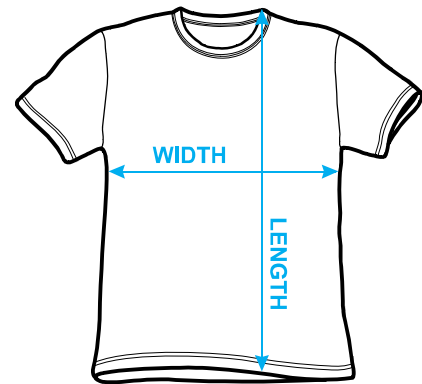

### Shirt Specific Dimensions (inches)

Size	Width	Length
S	18"	27"
M	20"	29"
L	22"	31"
XL	24"	32"
2XL	26"	33"
3XL	28"	34"

### Shirt Specific Dimensions (inches)

Size	Width	Length
S	18.5"	28"
M	20"	29"
L	21.5"	30"
XL	23.5"	31"
2XL	25.5"	32"

### Shirt Specific Dimensions (inches)

Size	Width	Length
S	18"	27"
M	20"	28"
L	22"	29"
XL	24"	30"
2XL	26"	31.5"
3XL	28"	33"

**Mens Long Sleeve**  
100% Cotton

**Shirt Specific Dimensions (inches)**

Size	Width	Length	Sleeve
S	18"	27"	22.25"
M	20"	29"	23.25"
L	22"	31"	24.25"
XL	24"	32"	25.25"
2XL	26"	33"	26.25"
3XL	28"	34"	27.25"

**Shirt Specific Dimensions (inches)**

Size	Width	Length
6M	10.625"	17"
12M	11.375"	17.75"
18M	12.125"	18.5"
24M	12.875"	19.25"