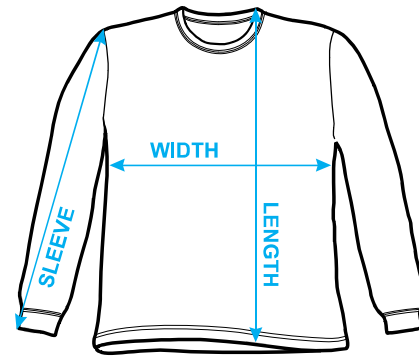

### Shirt Specific Dimensions (inches)

Size	Width	Length
S	18.5"	28"
M	20"	29"
L	21.5"	30"
XL	23.5"	31"
2XL	25.5"	32"

### Shirt Specific Dimensions (inches)

Size	Width	Length
S	18"	27"
M	20"	28"
L	22"	29"
XL	24"	30"
2XL	26"	31.5"
3XL	28"	33"

**Mens Long Sleeve**  
100% Cotton

**Shirt Specific Dimensions (inches)**

Size	Width	Length	Sleeve
S	18"	27"	22.25"
M	20"	29"	23.25"
L	22"	31"	24.25"
XL	24"	32"	25.25"
2XL	26"	33"	26.25"
3XL	28"	34"	27.25"

**Mens Pullover Hoodie**

**Description:**

80% Cotton / 20% Polyester, 9 oz.

**Shirt Specific Dimensions (inches)**

Size	Width	Length	Sleeve
S	20"	26"	32.75"
M	22"	27"	33.75"
L	24"	28"	34.5"
XL	26"	29"	36"
2XL	28"	30"	37"
3XL	30"	31"	38"

**Mens - Ringer**  
100% Cotton

**Shirt Specific Dimensions (inches)**

Size	Width	Length
S	18"	28"
M	20"	29"
L	22"	31"
XL	24"	32"
2XL	26"	33"
3XL	28"	34"

**Mens – Slim V-Neck**

100% Cotton

**Shirt Specific Dimensions (inches)**