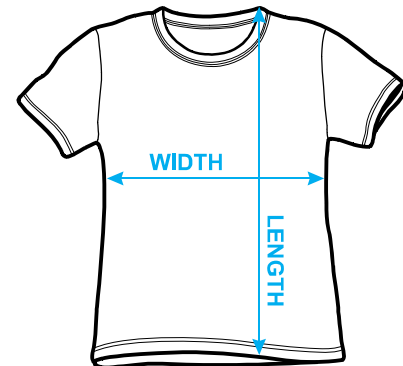

### Shirt Specific Dimensions (inches)

Size	Width	Length
S	18"	27"
M	20"	28"
L	22"	29"
XL	24"	30"
2XL	26"	31.5"
3XL	28"	33"

**Mens Long Sleeve**  
100% Cotton

**Shirt Specific Dimensions (inches)**

Size	Width	Length	Sleeve
S	18"	27"	22.25"
M	20"	29"	23.25"
L	22"	31"	24.25"
XL	24"	32"	25.25"
2XL	26"	33"	26.25"
3XL	28"	34"	27.25"

**Mens - Ringer**  
100% Cotton

**Shirt Specific Dimensions (inches)**

Size	Width	Length
S	18"	28"
M	20"	29"
L	22"	31"
XL	24"	32"
2XL	26"	33"
3XL	28"	34"

**Mens – Slim V-Neck**

100% Cotton

**Shirt Specific Dimensions (inches)**

Size	Width	Length
S	18"	28"
M	20"	29"
L	22"	30"
XL	24"	31"
2XL	26"	32"

**Mens Tank Top**

100% Cotton

**Shirt Specific Dimensions (inches)**

Size	Width	Length
S	18"	28"
M	20"	29"
L	22"	30"
XL	24"	31"
2XL	26"	32"
3XL	28"	33"

**Womens – Regular Fit**

100% Cotton

**Shirt Specific Dimensions (inches)**

Size	Width	Length
S	18"	25"
M	20"	26"
L	22"	27"
XL	24"	28"
2XL	26"	29"

**Juniors – Cap Sleeve**  
100% Cotton

**Shirt Specific Dimensions (inches)**