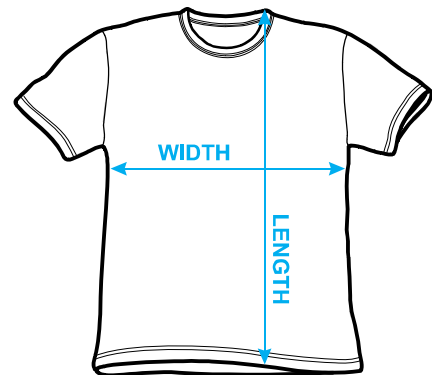

# iteedaily.com Sizing Chart

### Shirt Specific Dimensions (inches)

Size	Width	Length
S	18"	27"
M	20"	29"
L	22"	31"
XL	24"	32"
2XL	26"	33"
3XL	28"	34"

### Shirt Specific Dimensions (inches)

Size	Width	Length
S	18.5"	28"
M	20"	29"
L	21.5"	30"
XL	23.5"	31"
2XL	25.5"	32"

**Shirt Specific Dimensions (inches)**

Size	Width	Length
6M	10.625"	17"
12M	11.375"	17.75"
18M	12.125"	18.5"
24M	12.875"	19.25"