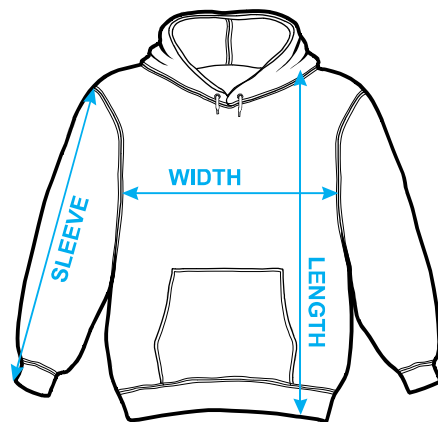

### Shirt Specific Dimensions (inches)

Size	Width	Length
S	18.5"	28"
M	20"	29"
L	21.5"	30"
XL	23.5"	31"
2XL	25.5"	32"

### Shirt Specific Dimensions (inches)

Size	Width	Length
S	18"	27"
M	20"	28"
L	22"	29"
XL	24"	30"
2XL	26"	31.5"
3XL	28"	33"

**Mens Long Sleeve**  
100% Cotton

**Shirt Specific Dimensions (inches)**

Size	Width	Length	Sleeve
S	18"	27"	22.25"
M	20"	29"	23.25"
L	22"	31"	24.25"
XL	24"	32"	25.25"
2XL	26"	33"	26.25"
3XL	28"	34"	27.25"

**Mens Pullover Hoodie**

**Description:**

80% Cotton / 20% Polyester, 9 oz.

**Shirt Specific Dimensions (inches)**

Size	Width	Length	Sleeve
S	20"	26"	32.75"
M	22"	27"	33.75"
L	24"	28"	34.5"
XL	26"	29"	36"
2XL	28"	30"	37"
3XL	30"	31"	38"

**Mens - Ringer**  
100% Cotton

**Shirt Specific Dimensions (inches)**

Size	Width	Length
S	18"	28"
M	20"	29"
L	22"	31"
XL	24"	32"
2XL	26"	33"
3XL	28"	34"

**Mens – Slim V-Neck**

100% Cotton

**Shirt Specific Dimensions (inches)**