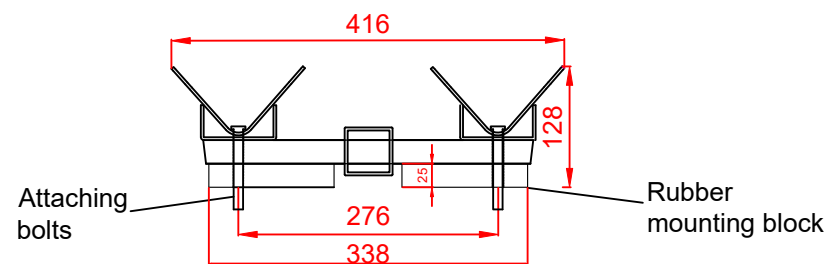

FITTING GUIDE :

FREEDOM 2 BIKE CARAVAN RACK - TOOL BOX MOUNT

DISTANCE BETWEEN BOLT HOLES FOR DEPTH = 276MM (276 CM)

DISTANCE BETWEEN BOLT HOLES FOR WIDTH = 1138MM (113.8 CM)

NOTE:

Bike Rack weight is 12kg. Ensure your tool box can support the weight of the bike rack plus bikes. An internal structure maybe required to support the weight. You are responsible to ensure your toolbox can support the weight.