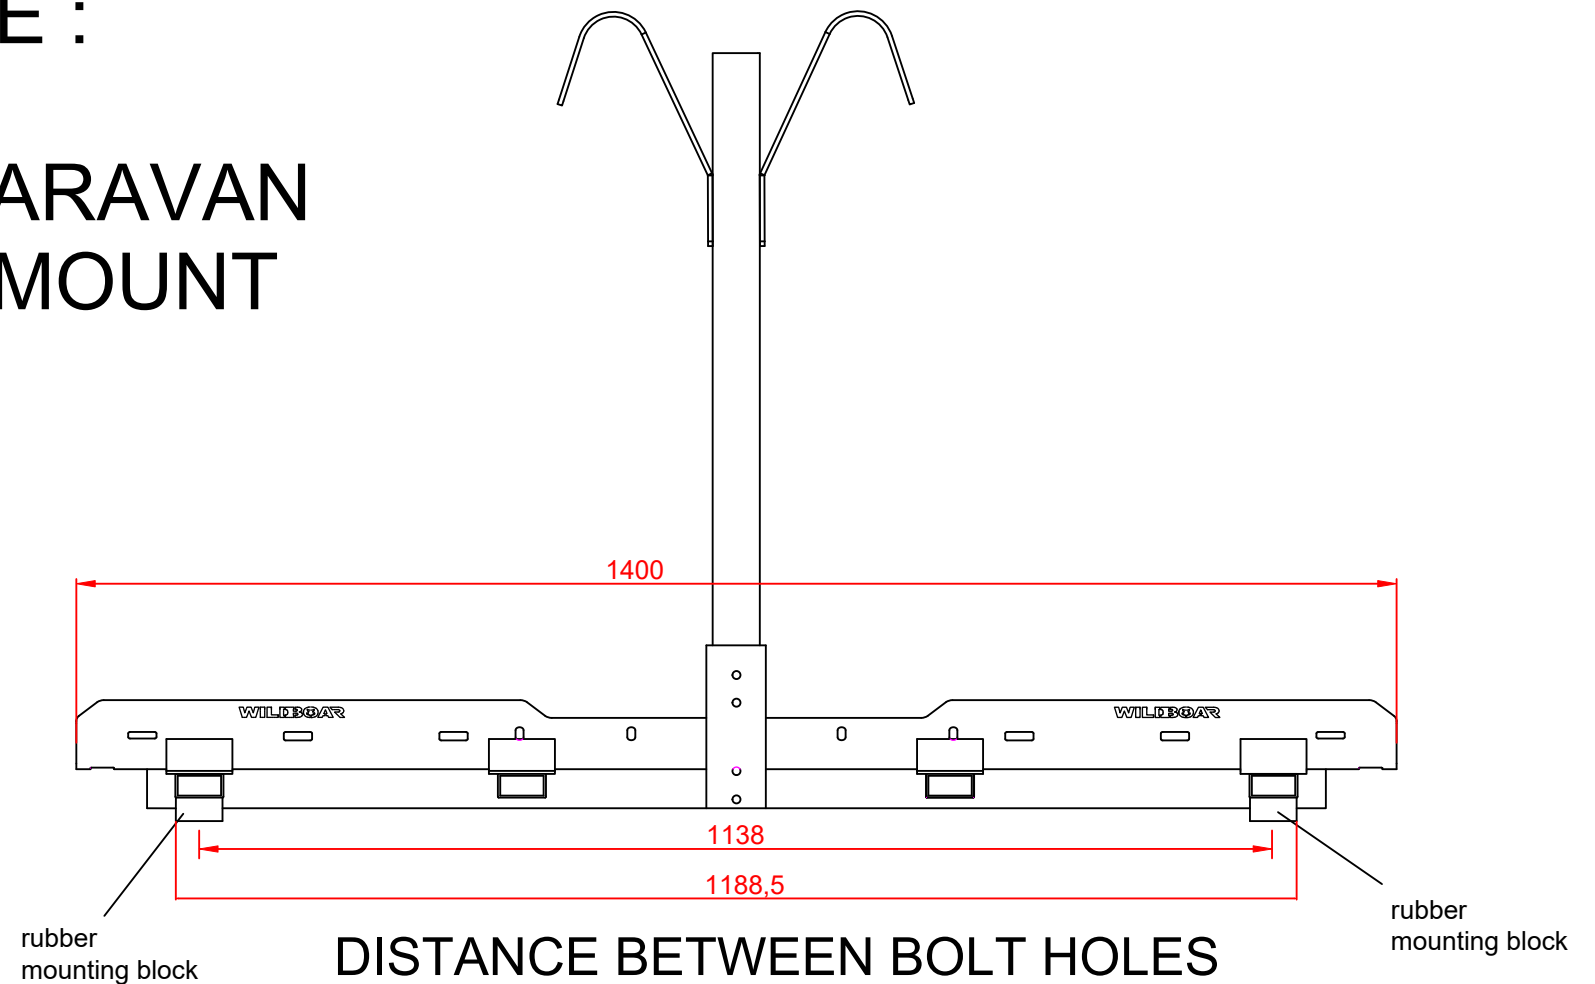

FITTING GUIDE :

FREEDOM 2 BIKE CARAVAN RACK - TOOL BOX MOUNT

DISTANCE BETWEEN BOLT HOLES FOR DEPTH = 276MM (276 CM)

DISTANCE BETWEEN BOLT HOLES FOR WIDTH = 1138MM (113.8 CM)

NOTE:

Bike Rack weight is 12kg. Ensure your tool box can support the weight of the bike rack plus bikes. An internal structure maybe required to support the weight. You are responsible to ensure your toolbox can support the weight.