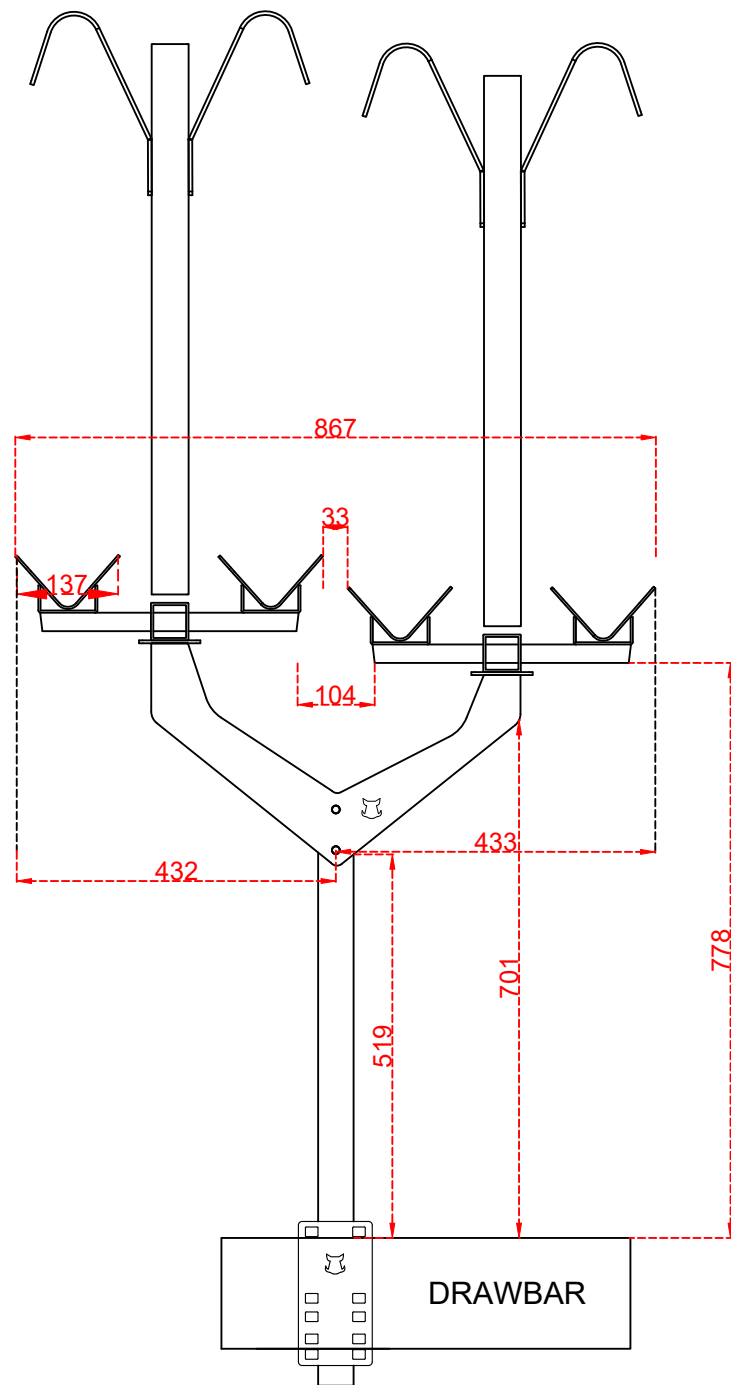

WILDBOAR

FITTING GUIDE : FREEDOM 4 BIKE CARAVAN RACK

NOTE:

- 1) This guide is based on a 150 x 50mm drawbar. You can increase height measurements when using a different drawbar size. For example: for a 130mm high drawbar, you will not use as much of vertical support bar when bolting to drawbar, so you can add 20mm to each of these height related measurements.
- 2) Our standard vertical support poles are 800 mm in height. 1 metre vertical support bars can be provided at an additional cost of \$99. (if required)
- 3) We recommend 50mm protrusion of vertical support bar under the drawbar for bolting to.