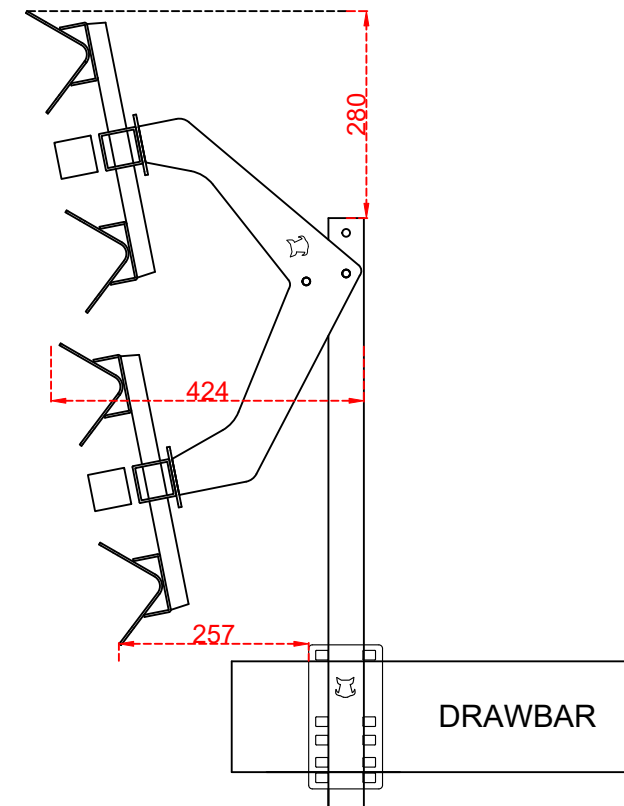

WILDBOAR

FITTING GUIDE : FREEDOM 4 BIKE CARAVAN RACK

NOTE:

- 1) This guide is based on a 150 x 50mm drawbar. You can increase height measurements when using a different drawbar size. For example: for a 130mm high drawbar, you will not use as much of vertical support bar when bolting to drawbar, so you can add 20mm to each of these height related measurements.
- 2) Our standard vertical support poles are 800 mm in height. 1 metre vertical support bars can be provided at an additional cost of \$99. (if required)
- 3) We recommend 50mm protrusion of vertical support bar under the drawbar for bolting to.