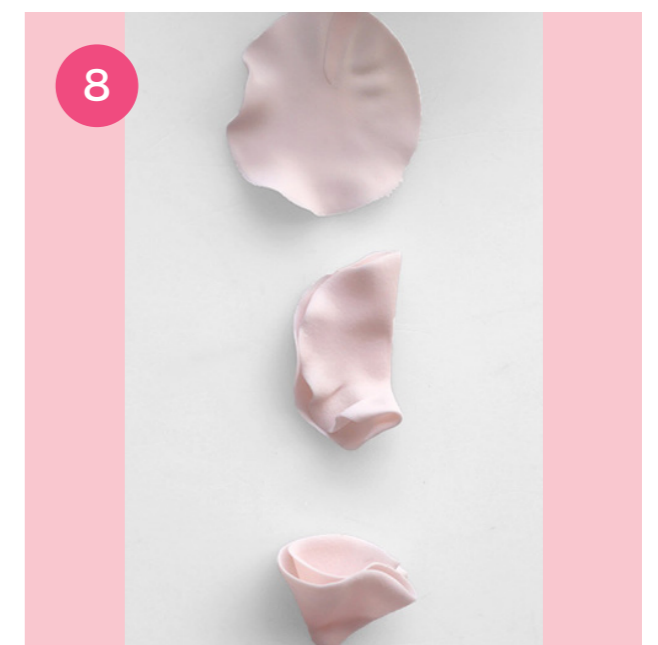

Gum Paste Flower Cupcake

YOU WILL NEED:

- Satin Ice Fondant - white & red
- Satin Ice Gum Paste - white & red
- Ball tool
- Circle cutter
- Cupcake cutter