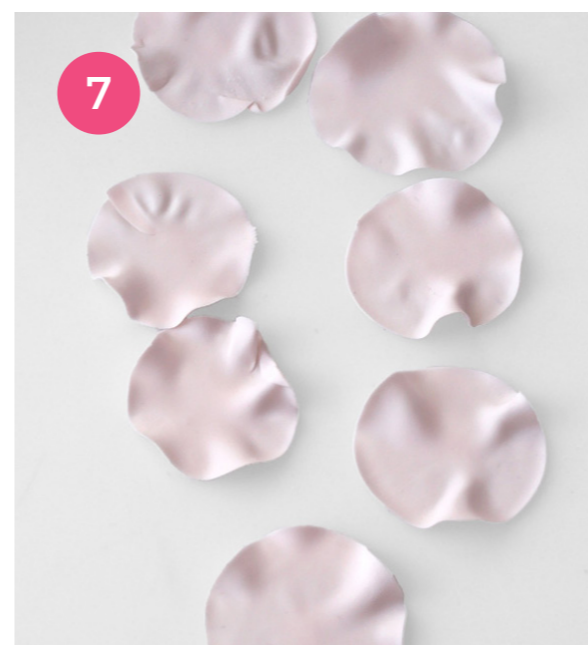

Gum Paste Flower Cupcake

YOU WILL NEED:

- Satin Ice Fondant - white & red
- Satin Ice Gum Paste - white & red
- Ball tool
- Circle cutter
- Cupcake cutter