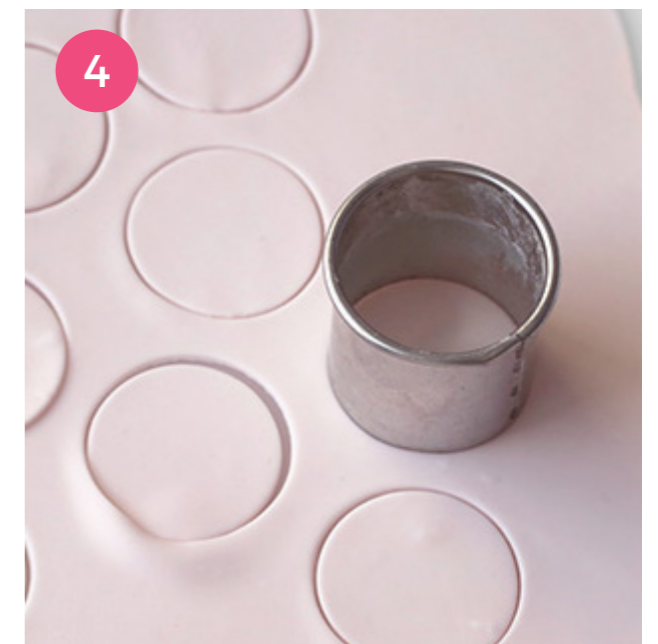

Gum Paste Flower Cupcake

YOU WILL NEED:

- Satin Ice Fondant - white & red
- Satin Ice Gum Paste - white & red
- Ball tool
- Circle cutter
- Cupcake cutter