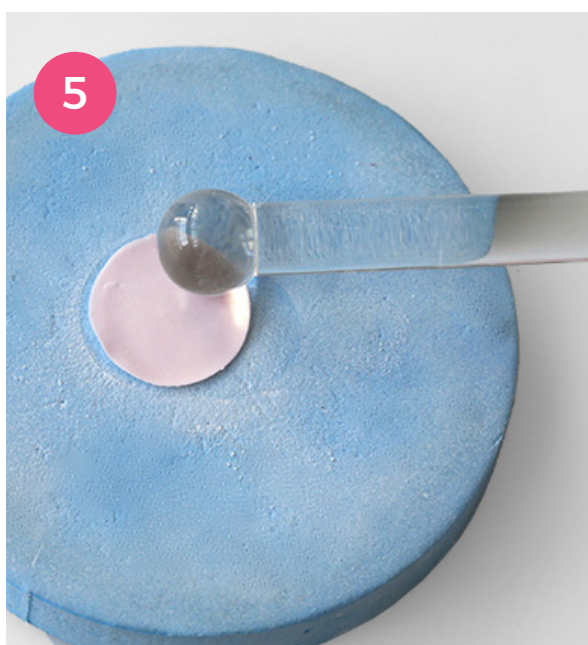

Gum Paste Flower Cupcake

YOU WILL NEED:

- Satin Ice Fondant - white & red
- Satin Ice Gum Paste - white & red
- Ball tool
- Circle cutter
- Cupcake cutter