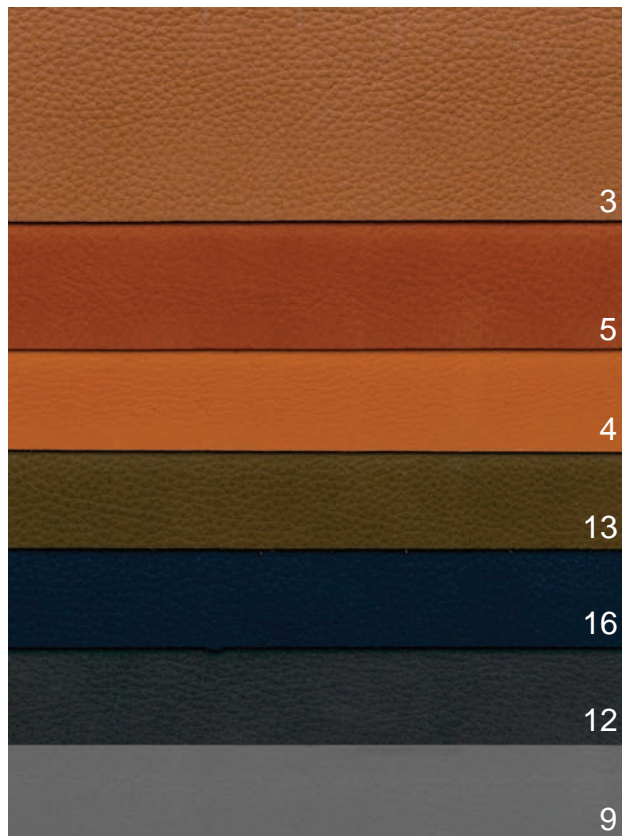

55

51

56

52

ALCANTARA

BARRE'

MELODIA

MELODIA (Pattern)

leathers

OPALE category "TOP"

GIADA category "N"

GIADA category "N"

AGATA category "SUPER"

Aniline

AMBRA category "N"

AMBRA category "N"

RUBINO category "N"

TOPAZIO category "SUPER"

PERLA category "SUPER"

Nabuk

AMETISTA category "SUPER"

PRINTED EXAMPLE WITH ARFLEX DRAWING, AVAILABLE ON ALL THE COLORS OF AMETISTA LEATHER. THE PRINTING CAN BE REALIZED ONLY ON HALF HIDE.

cow hide and fur

Cow hide

Latte
Milk

Tortora
Dove-grey

Naturale
Natural

Terracotta
Terracotta

Testa di moro
Dark brown

Nero
Black