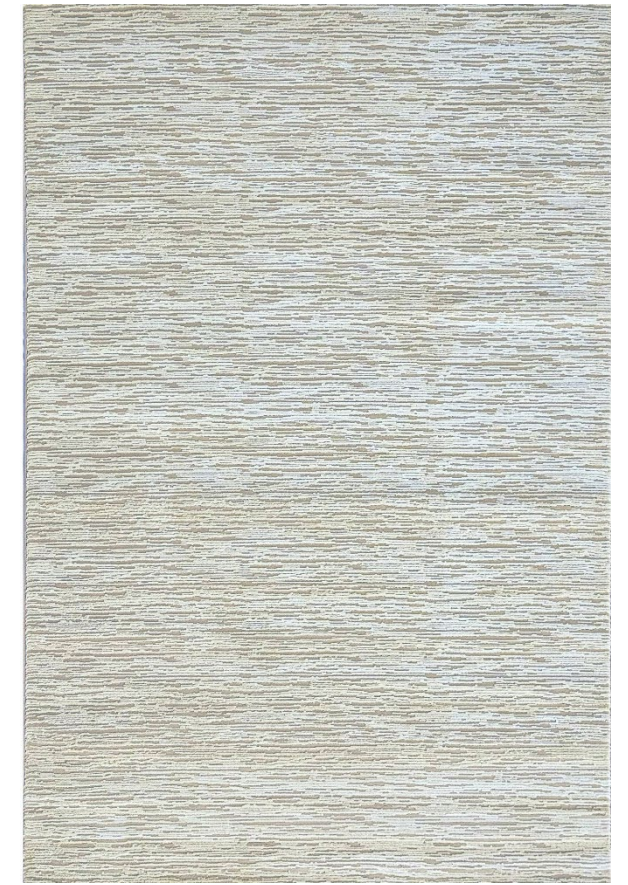

GREY MANDALA AREA RUG

CLOUDS AREA RUG

GEOMETRIC BEIGE RUG

TRIBAL IVORY RUG

GREY STRIPED RUG

Loft

PP & Polyester, 460.800 points, 11 mm pile height,
2.450 gr/m2 (+/- 150 gr)
Available Sizes:
8'x11' / 7'x10' / 5'x8'

LOFT LIGHT BEIGE RUG

LOFT CREAM RUG

LOFT DARK BEIGE RUG

LOFT GREY RUG

Mey

Heatset PP+Polyester , 640.000 points, 12 mm pile height, 2.600 gr/m2 (+/- 150 gr)
Available Sizes:
8'x11' / 7'x10 / 5'x8'

MEY EARTHY RUG

MEY SQUARE RUG

MEY GREY RUG

MEY DISTRESSED RUG

MEY IVORY RUG

MEY STRIPES RUG

Mystic

Space dyed Polyester, cross weaving, 576.000 points,
6 mm pile height, 2.000 gr/m2 (+/- 150 gr)
Avaible Sizes:
8'x11' / 7'x10' / 5'x8'