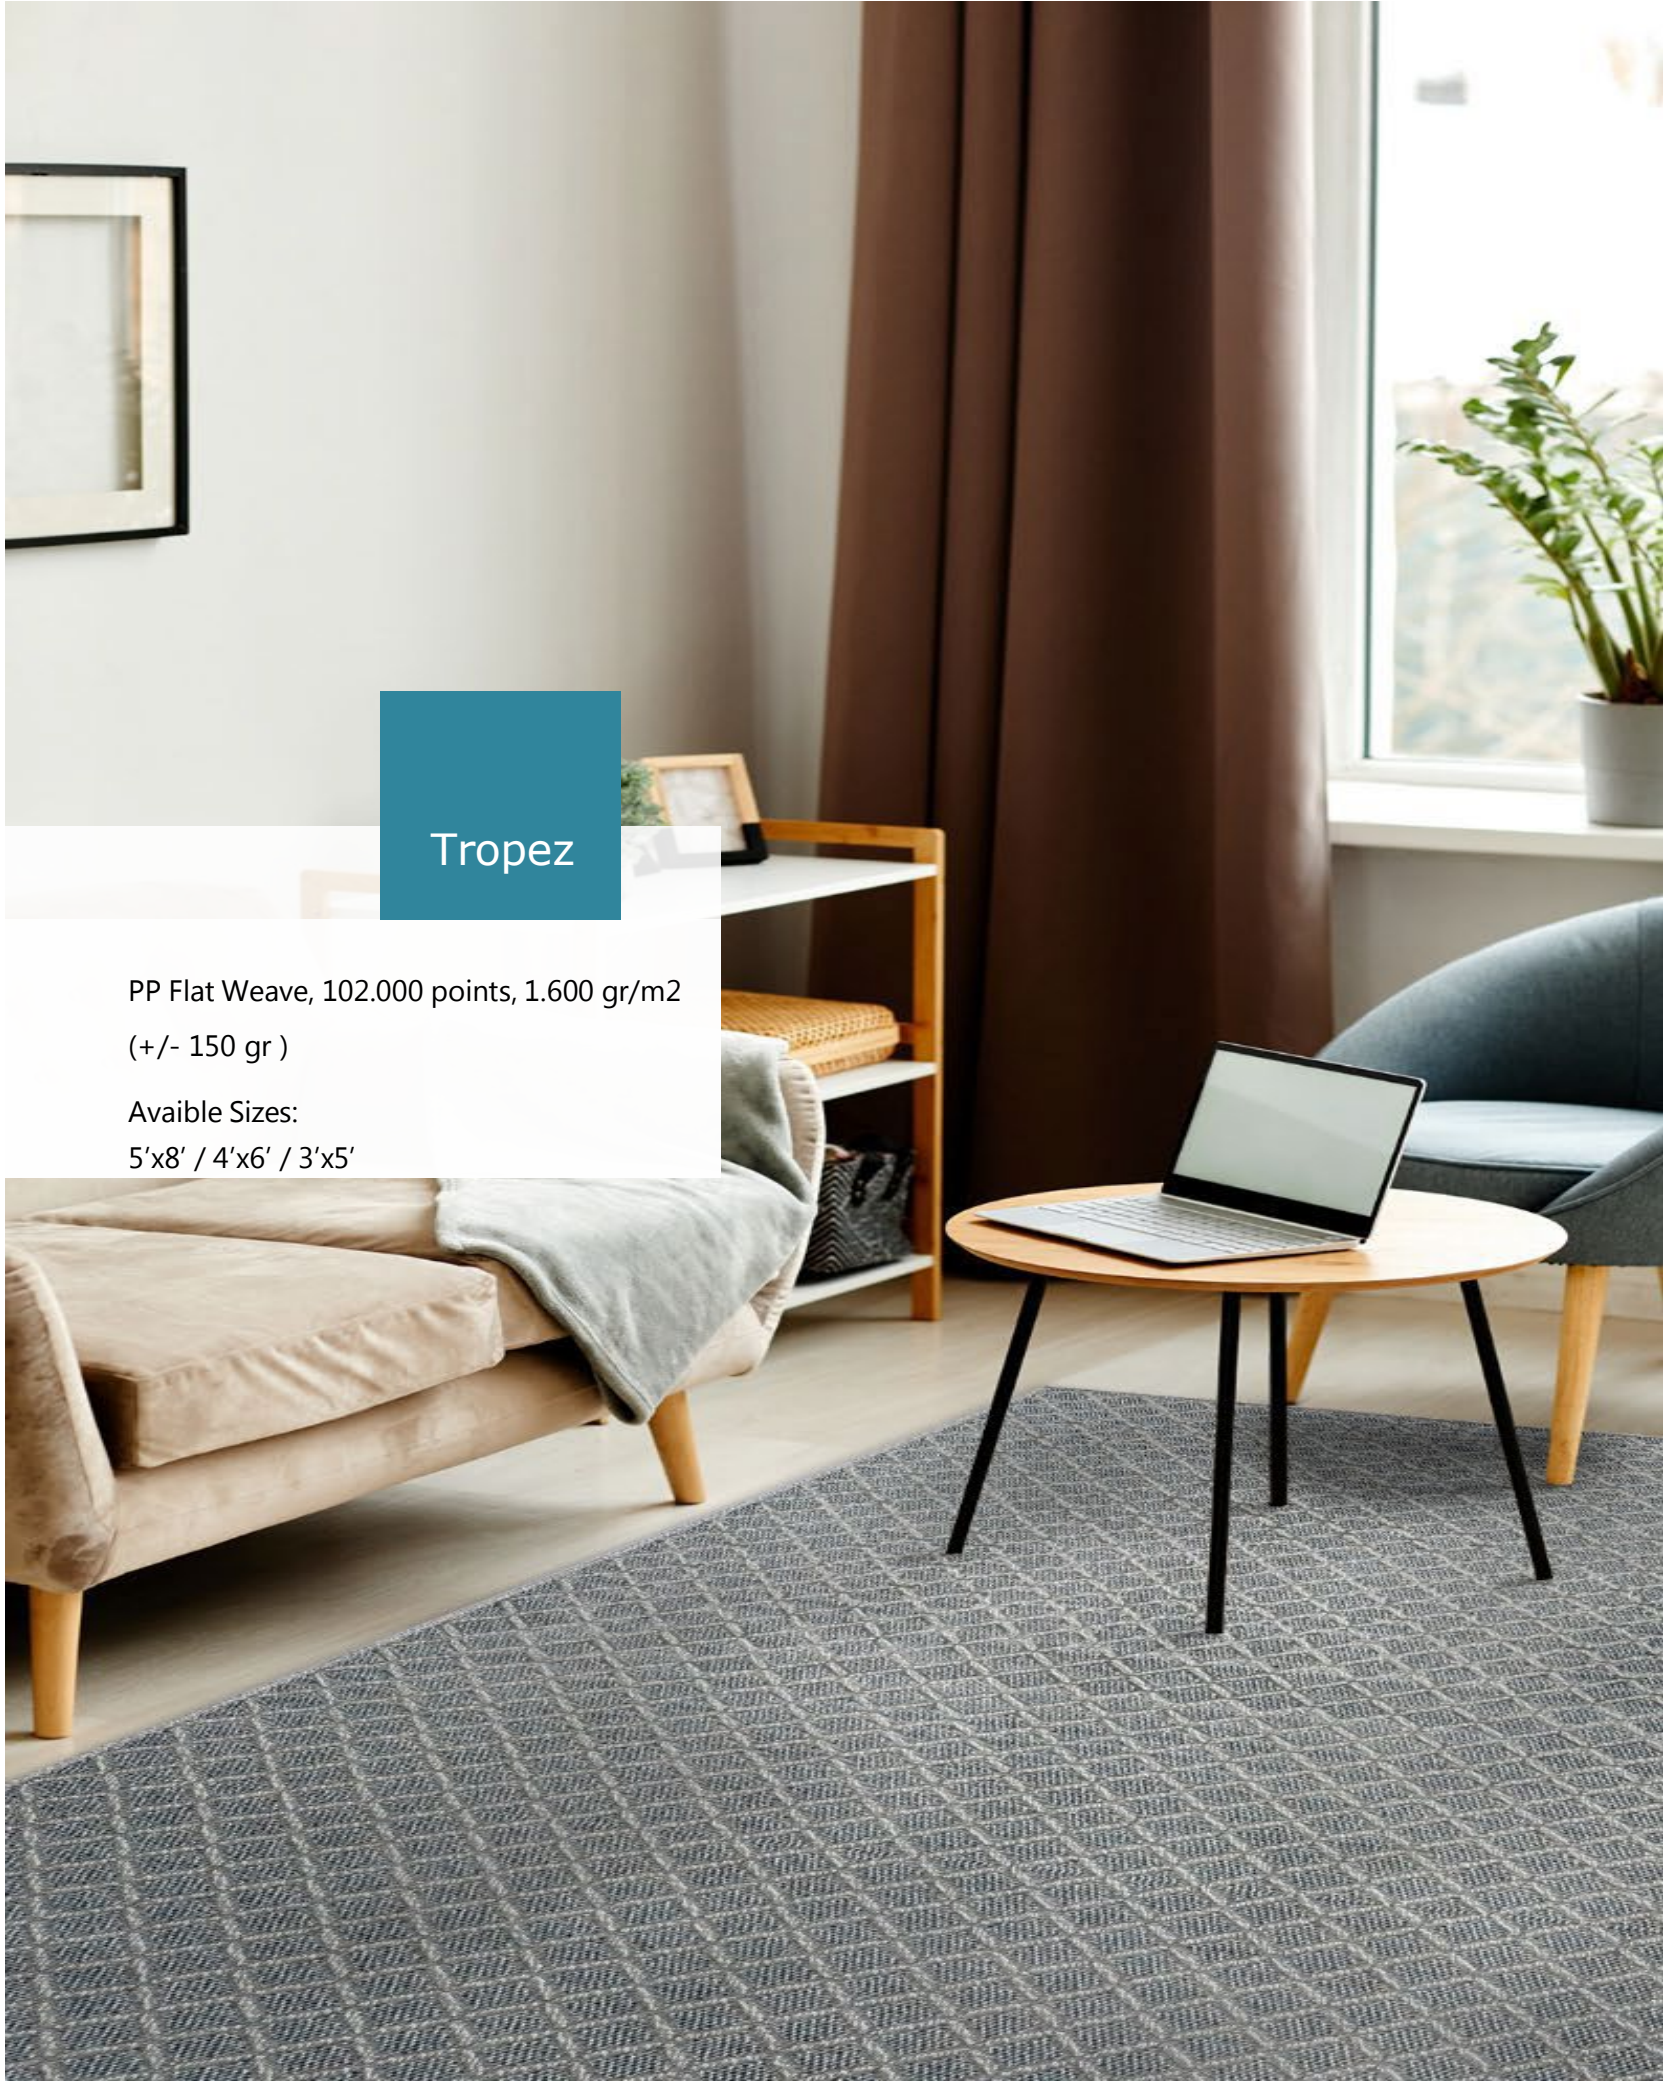

Tropez

PP Flat Weave, 102.000 points, 1.600 gr/m²
(+/- 150 gr)

Available Sizes:
5'x8' / 4'x6' / 3'x5'