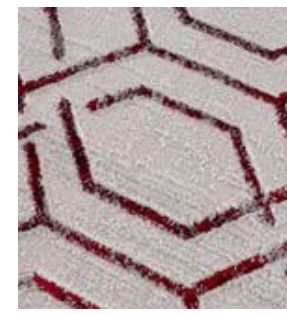

Polyester, 70.000 points, 50 mm pile height,
2.500 gr/m2 (+/- 150 gr)

Available Sizes:

8'x11' / 7'x10' / 5'x8'

ECRU SHAG RUG

GREY SHAG RUG

Gabardin

PP & Polyester, 320.000 points, 12 mm pile height, 2.000 gr/m² (+/- 150 gr)

Available Sizes:

8'x11' / 7'x10' / 5'x8'

ISTANBUL AREA RUG

ISTANBUL BLACK RUG

ISTANBUL STRIPES RUG

ISTANBUL SQUARE RUG

Pera

PP & Polyester, ,336.000 points, 12 mm pile height,
2.000 gr/m2 (+/- 150 gr)
Available Sizes:
8'x11' / 7'x10' / 5'x8'

PERA TRELLIS RUG

PERA VINTAGE RUG

Twist

PP,256.000 points, 12 mm pile height, 2.000 gr/m2 (+/- 150 gr)

Avaiable Sizes:
8'x11' / 7'x10' / 5'x8'

TWIST GREY RUG

TWIST STRIPED RUG

TWIST ZIGZAG RUG