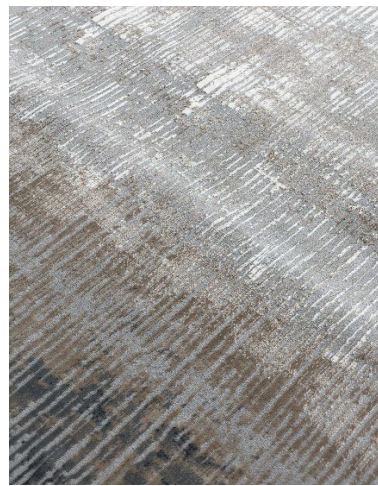

LOFT LIGHT BEIGE RUG

LOFT CREAM RUG

LOFT DARK BEIGE RUG

LOFT GREY RUG

Mey

Heatset PP+Polyester , 640.000 points, 12 mm pile height, 2.600 gr/m2 (+/- 150 gr)
Available Sizes:
8'x11' / 7'x10 / 5'x8'

MEY EARTHY RUG

MEY SQUARE RUG

MEY GREY RUG

MEY DISTRESSED RUG

MEY IVORY RUG

MEY STRIPES RUG

Mystic

Space dyed Polyester, cross weaving, 576.000 points,
6 mm pile height, 2.000 gr/m2 (+/- 150 gr)
Avaible Sizes:
8'x11' / 7'x10' / 5'x8'