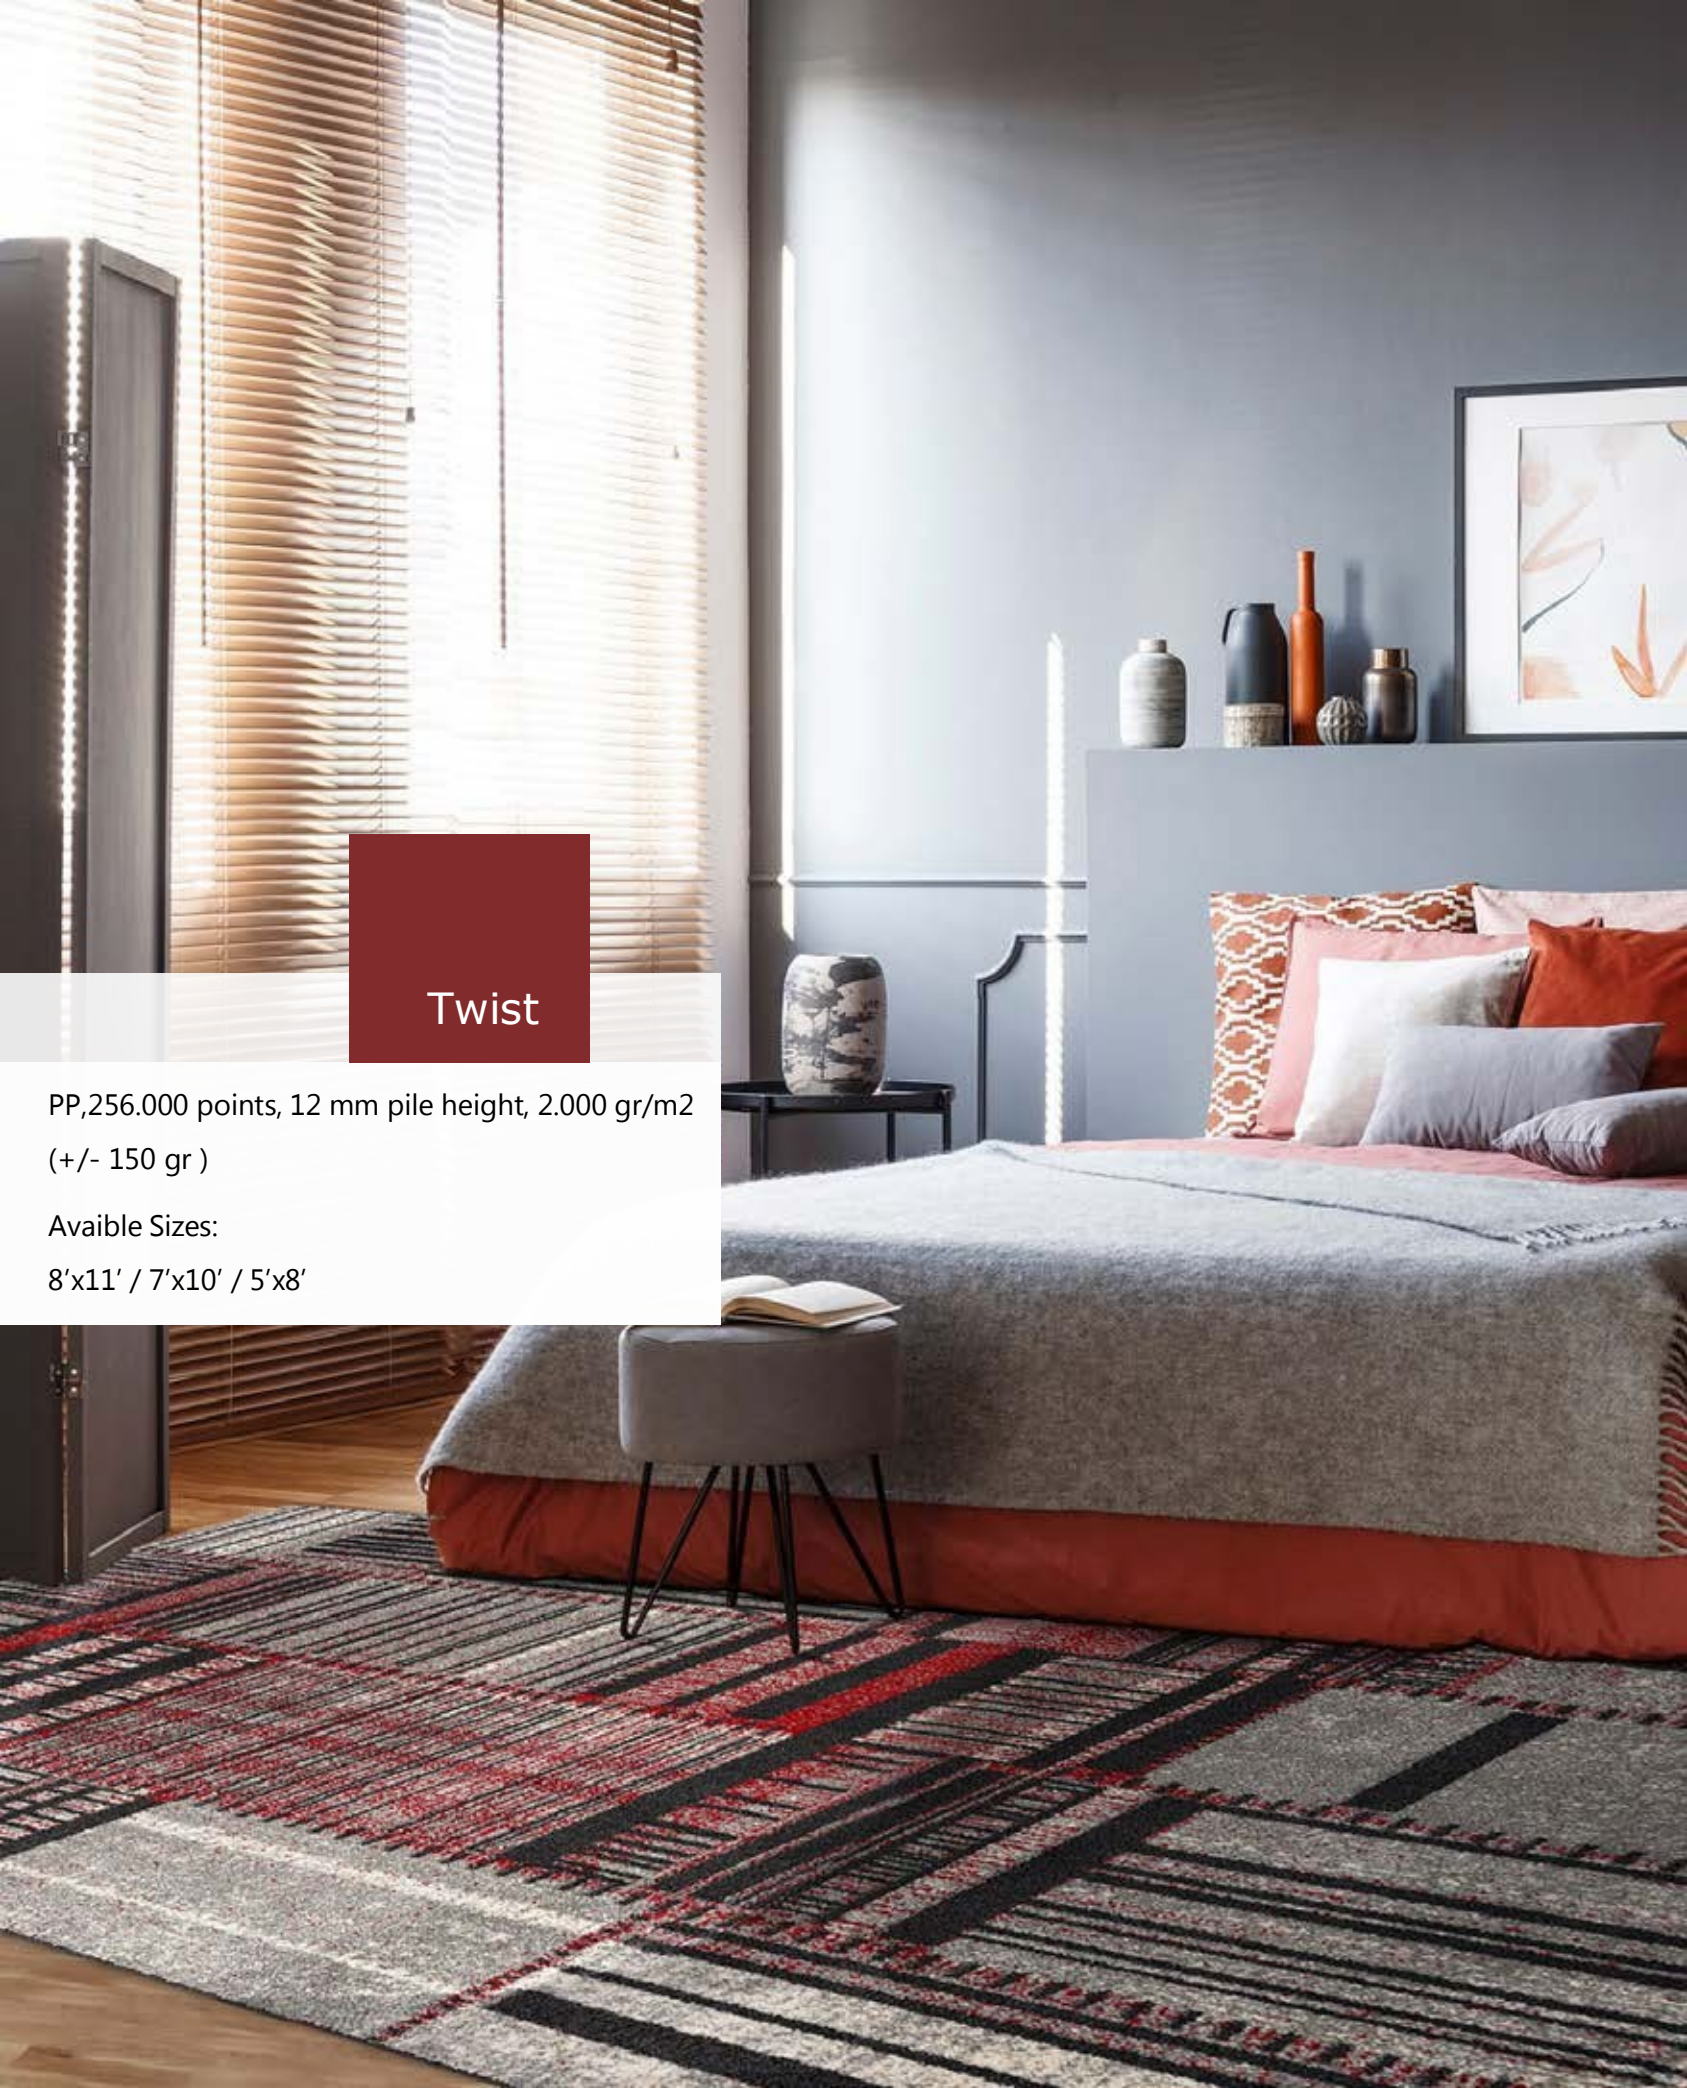

Twist

PP,256.000 points, 12 mm pile height, 2.000 gr/m2 (+/- 150 gr)

Avaiable Sizes:
8'x11' / 7'x10' / 5'x8'