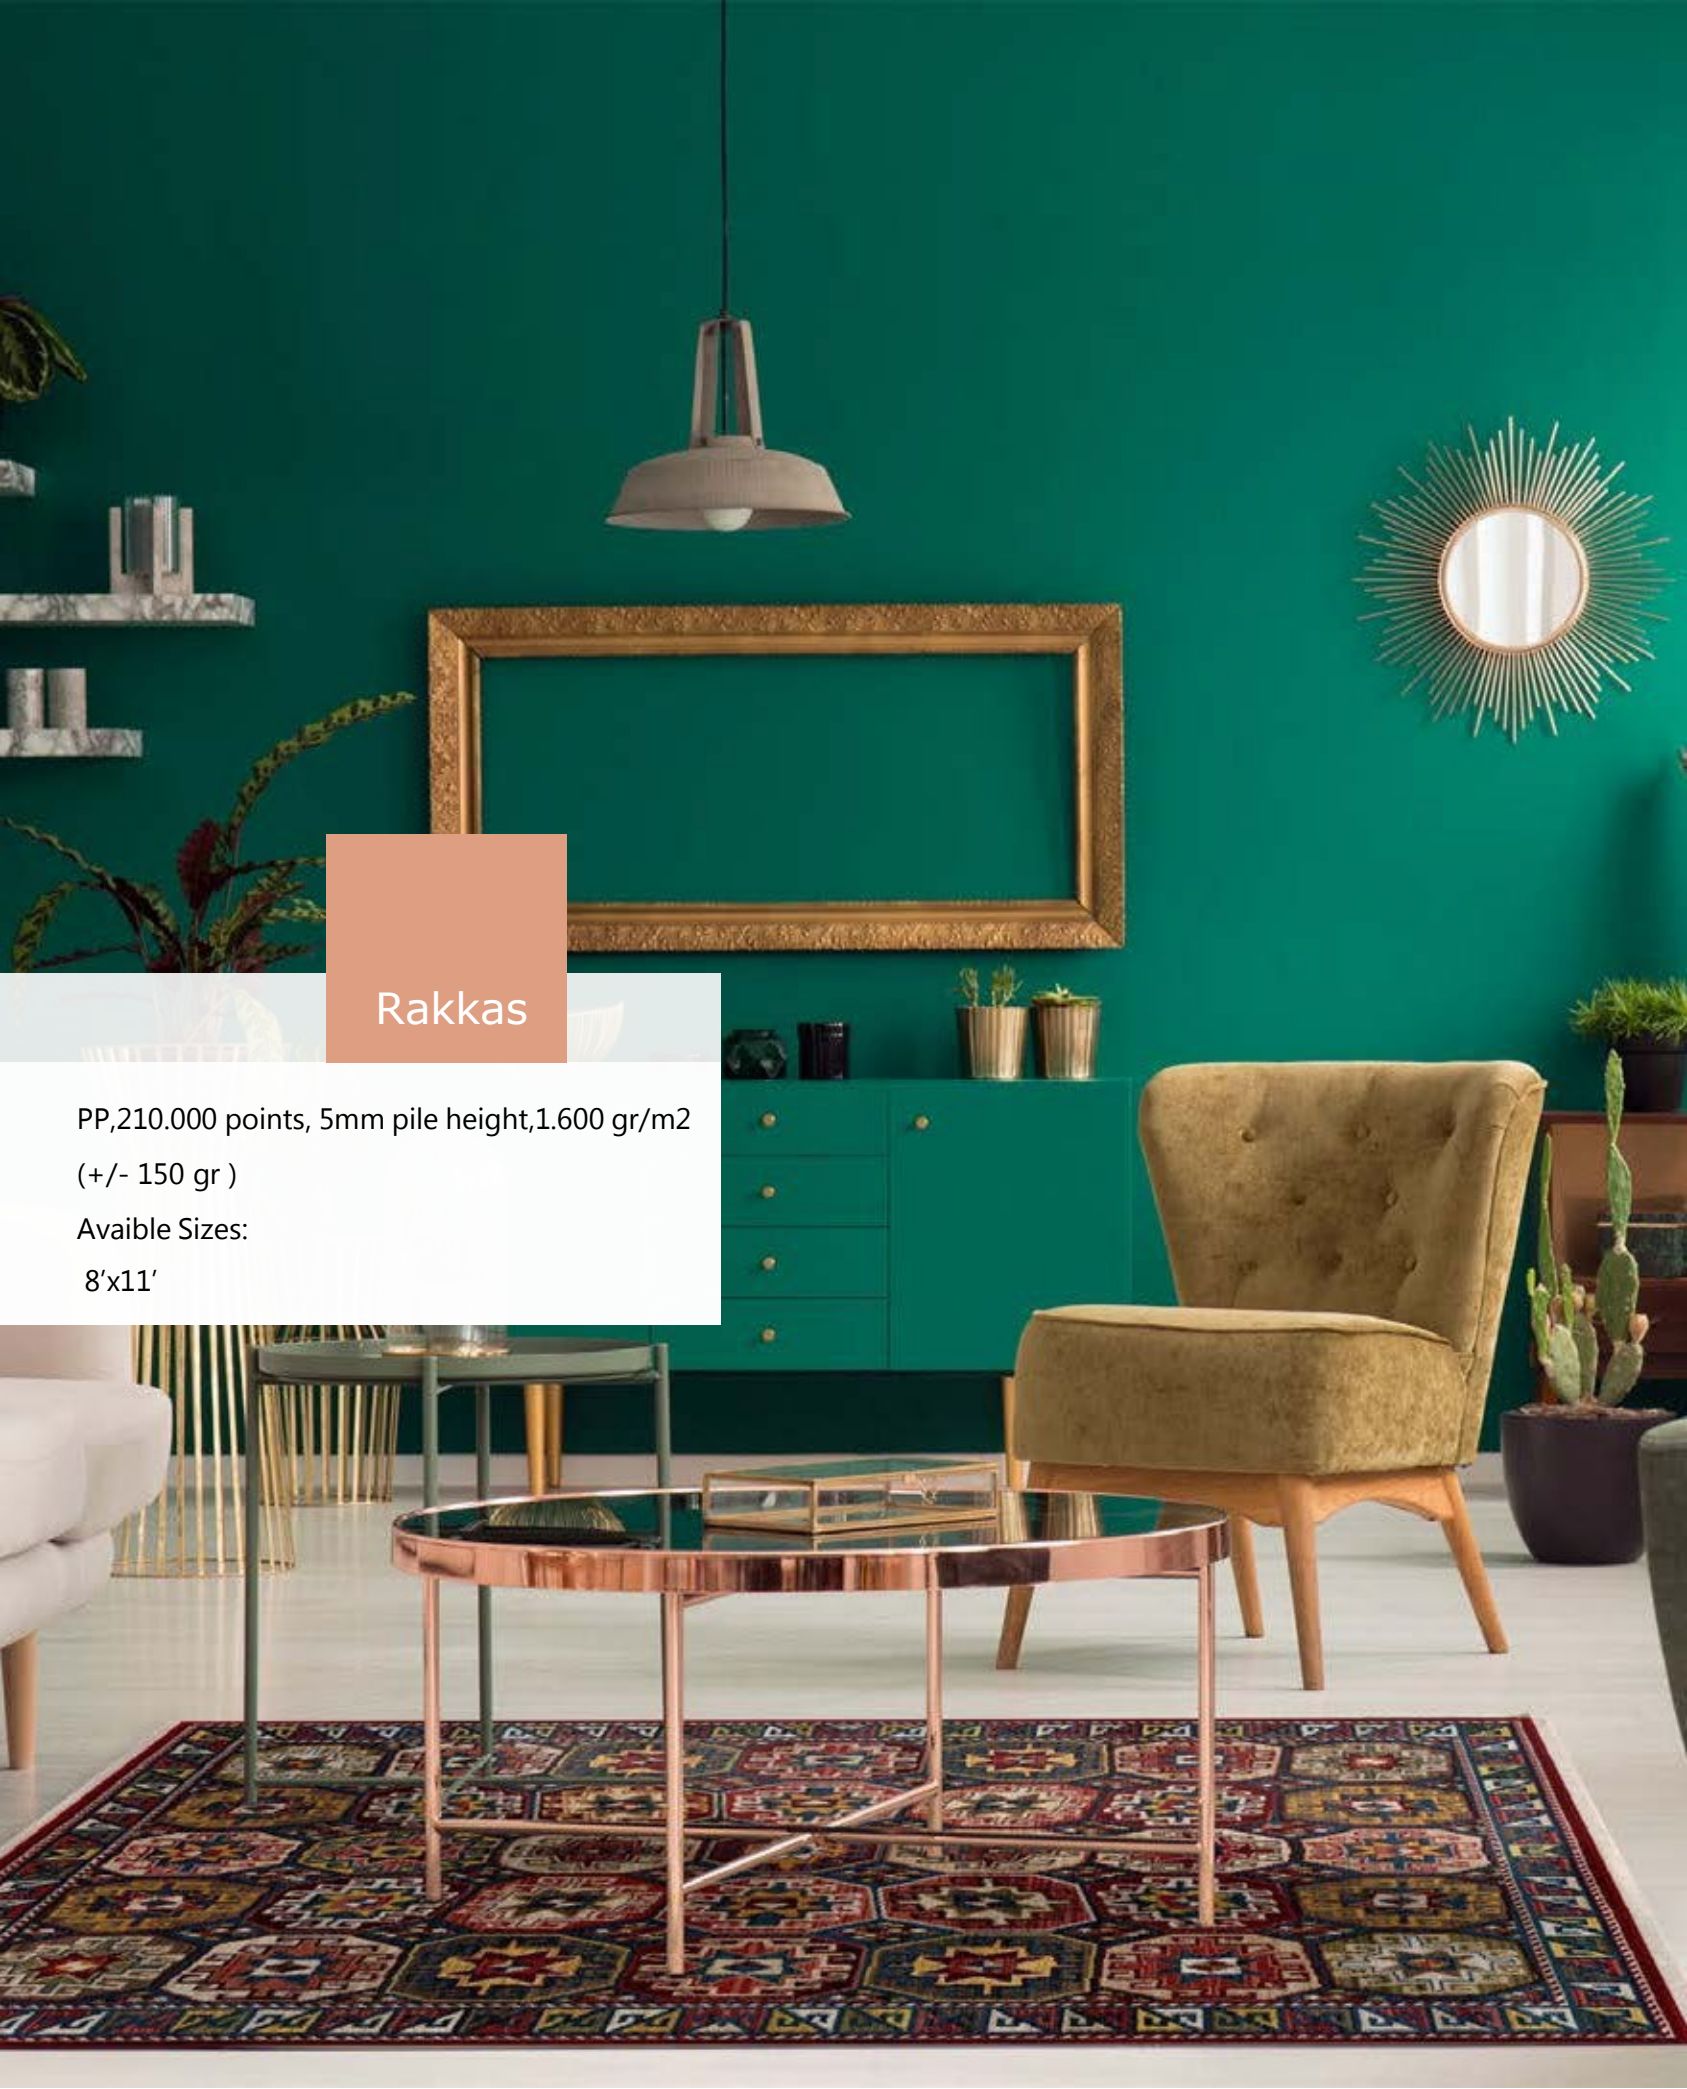

Rakkas

PP,210.000 points, 5mm pile height,1.600 gr/m2

(+/- 150 gr)

Availble Sizes:

8'x11'