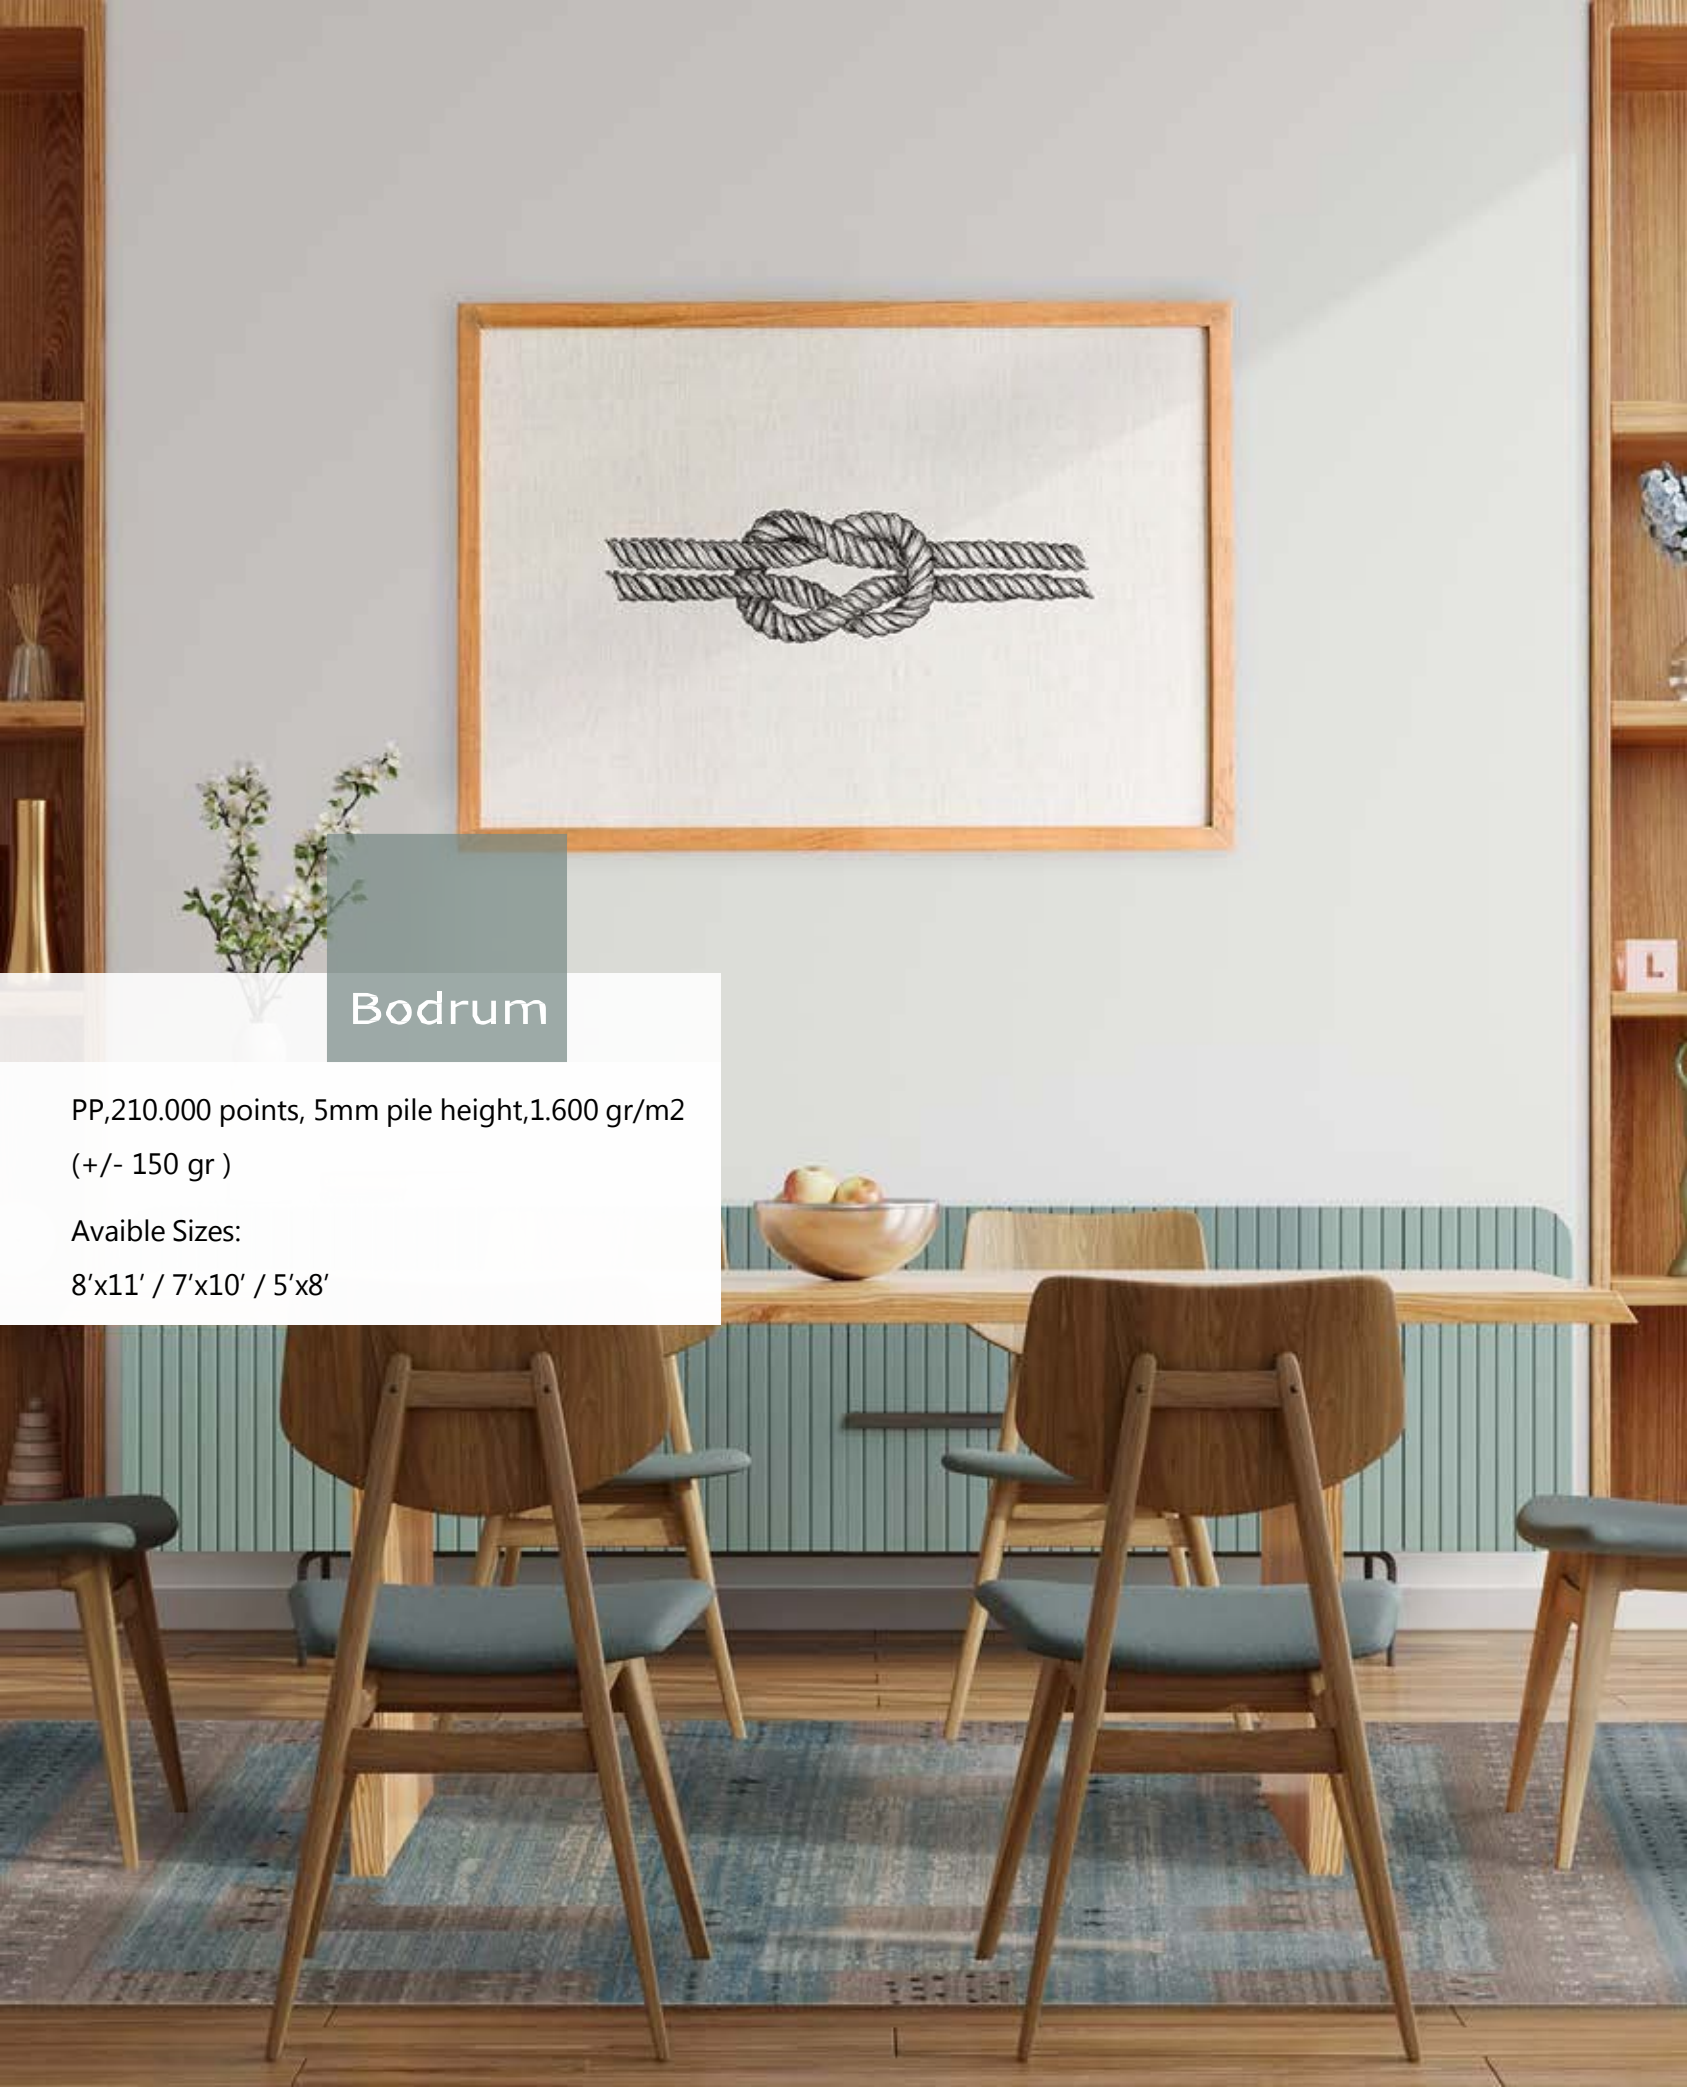

PERA TRELLIS RUG

PERA VINTAGE RUG

Twist

PP,256.000 points, 12 mm pile height, 2.000 gr/m2 (+/- 150 gr)

Avaiable Sizes:
8'x11' / 7'x10' / 5'x8'

TWIST GREY RUG

TWIST STRIPED RUG

TWIST ZIGZAG RUG