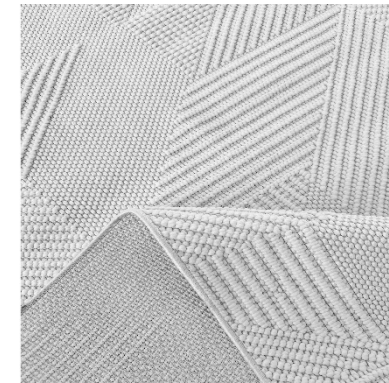

SMYRNA STRIPES RUG

SMYRNA DUNE RUG

SMYRNA MIDNIGHT RUG

SMYRNA ZIGZAG RUG

India

PP Flat Weave, 102.000 points, 1.600 gr/m2
(+/- 150 gr)
Available Sizes:
5'x8' / 4'x6' / 3'x5'

INDIA BLACK RUG

INDIA WHITE RUG

Delhi

Polyester , 67.200 points, 7 mm pile height,
1.750gr/m2 (+/- 150 gr)

Availble Sizes:
7'x10' / 5'x8'

DELHI GEOMETRIC WHITE RUG

DELHI BEIGE RUG

Bombay

PP Flat Weave, 102.000 points, 1.200 gr/m2
(+/- 150 gr)
Available Sizes:
5'x8' / 4'x6' / 3'x5'

BOMBAY BEIGE RUG

BOMBAY GREY RUG

Tropez

PP Flat Weave, 102.000 points, 1.600 gr/m²
(+/- 150 gr)

Available Sizes:
5'x8' / 4'x6' / 3'x5'

TROPEZ LATTICE RUG

TROPEZ MOSAIC RUG

Shag

Polyester, 70.000 points, 50 mm pile height,
2.500 gr/m2 (+/- 150 gr)

Available Sizes:

8'x11' / 7'x10' / 5'x8'

ECRU SHAG RUG

GREY SHAG RUG

Gabardin

PP & Polyester, 320.000 points, 12 mm pile height, 2.000 gr/m² (+/- 150 gr)