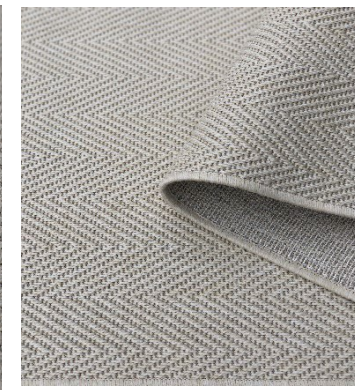

SMYRNA STRIPES RUG

SMYRNA DUNE RUG

SMYRNA MIDNIGHT RUG

SMYRNA ZIGZAG RUG

India

PP Flat Weave, 102.000 points, 1.600 gr/m2
(+/- 150 gr)
Available Sizes:
5'x8' / 4'x6' / 3'x5'

INDIA BLACK RUG

INDIA WHITE RUG

Delhi

Polyester , 67.200 points, 7 mm pile height,
1.750gr/m2 (+/- 150 gr)

Availble Sizes:
7'x10' / 5'x8'

DELHI GEOMETRIC WHITE RUG

DELHI BEIGE RUG

Bombay

PP Flat Weave, 102.000 points, 1.200 gr/m2
(+/- 150 gr)
Available Sizes:
5'x8' / 4'x6' / 3'x5'

BOMBAY BEIGE RUG

BOMBAY GREY RUG

Tropez

PP Flat Weave, 102.000 points, 1.600 gr/m²
(+/- 150 gr)

Available Sizes:
5'x8' / 4'x6' / 3'x5'

TROPEZ LATTICE RUG

TROPEZ MOSAIC RUG

Shag

Polyester, 70.000 points, 50 mm pile height,
2.500 gr/m2 (+/- 150 gr)

Available Sizes:

8'x11' / 7'x10' / 5'x8'

ECRU SHAG RUG

GREY SHAG RUG

Gabardin

PP & Polyester, 320.000 points, 12 mm pile height, 2.000 gr/m² (+/- 150 gr)