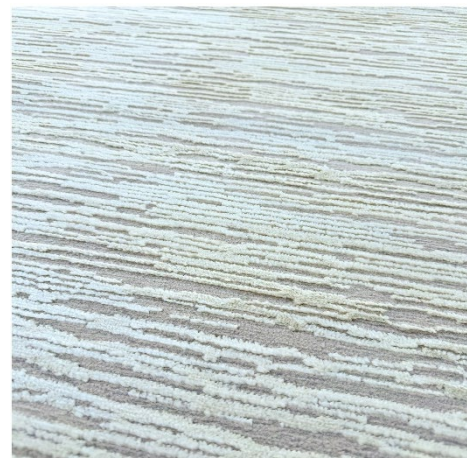

GREY MANDALA AREA RUG

CLOUDS AREA RUG

GEOMETRIC BEIGE RUG

TRIBAL IVORY RUG

GREY STRIPED RUG

Loft

PP & Polyester, 460.800 points, 11 mm pile height,
2.450 gr/m2 (+/- 150 gr)
Available Sizes:
8'x11' / 7'x10' / 5'x8'

LOFT LIGHT BEIGE RUG

LOFT CREAM RUG

LOFT DARK BEIGE RUG

LOFT GREY RUG

Mey

Heatset PP+Polyester , 640.000 points, 12 mm pile height, 2.600 gr/m2 (+/- 150 gr)
Available Sizes:
8'x11' / 7'x10 / 5'x8'

MEY EARTHY RUG