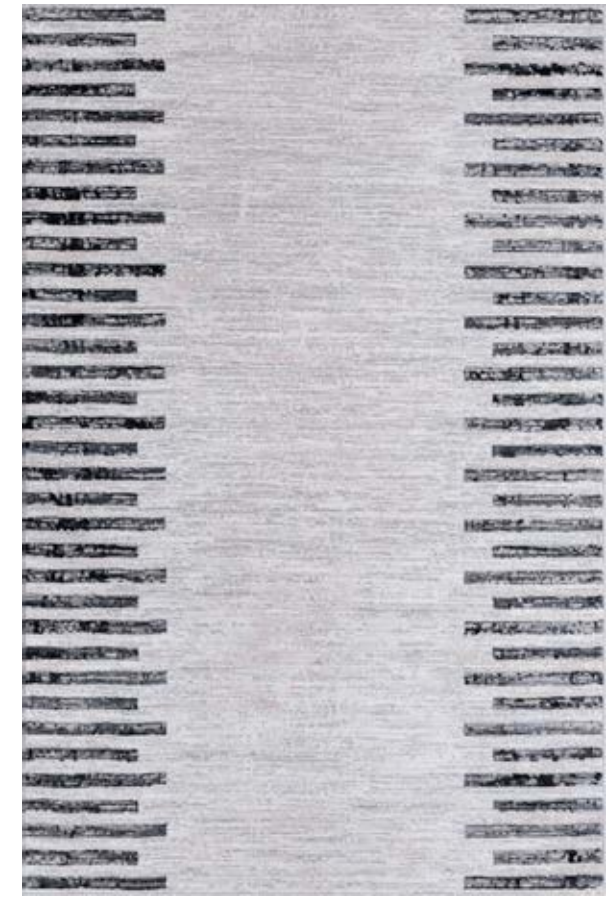

GREY MANDALA AREA RUG

CLOUDS AREA RUG

GEOMETRIC BEIGE RUG

TRIBAL IVORY RUG

GREY STRIPED RUG

Loft

PP & Polyester, 460.800 points, 11 mm pile height,
2.450 gr/m2 (+/- 150 gr)
Available Sizes:
8'x11' / 7'x10' / 5'x8'

LOFT LIGHT BEIGE RUG

LOFT CREAM RUG

LOFT DARK BEIGE RUG

LOFT GREY RUG

Mey

Heatset PP+Polyester , 640.000 points, 12 mm pile height, 2.600 gr/m2 (+/- 150 gr)
Available Sizes:
8'x11' / 7'x10 / 5'x8'

MEY EARTHY RUG