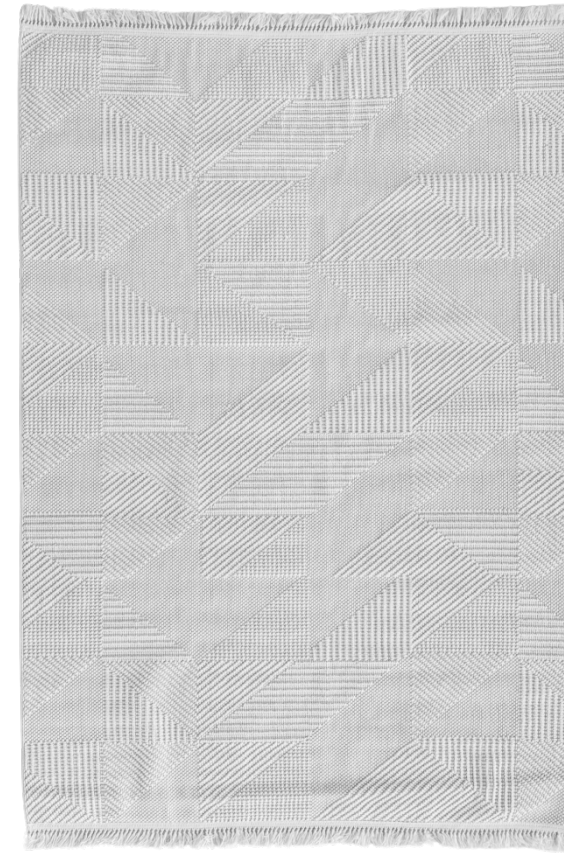

SHINE SQUARE RUG

SHINE GREY RUG

SHINE CAMEL RUG

Smyrna

Polyester, 432.000 points, 6 mm pile height,
1.700 gr/m2 (+/- 150 gr)

Available Sizes:

8'x11' / 7'x10' / 5'x7' / 3'x10'

SMYRNA BEIGE RUG

SMYRNA STRIPES RUG

SMYRNA DUNE RUG

SMYRNA MIDNIGHT RUG

SMYRNA ZIGZAG RUG

India

PP Flat Weave, 102.000 points, 1.600 gr/m2
(+/- 150 gr)
Available Sizes:
5'x8' / 4'x6' / 3'x5'

INDIA BLACK RUG

INDIA WHITE RUG

Delhi

Polyester , 67.200 points, 7 mm pile height,
1.750gr/m2 (+/- 150 gr)

Availble Sizes:
7'x10' / 5'x8'

DELHI GEOMETRIC WHITE RUG

DELHI BEIGE RUG

Bombay

PP Flat Weave, 102.000 points, 1.200 gr/m2
(+/- 150 gr)
Available Sizes:
5'x8' / 4'x6' / 3'x5'

BOMBAY BEIGE RUG

BOMBAY GREY RUG

Tropez

PP Flat Weave, 102.000 points, 1.600 gr/m²
(+/- 150 gr)

Available Sizes:
5'x8' / 4'x6' / 3'x5'

TROPEZ LATTICE RUG

TROPEZ MOSAIC RUG

Shag