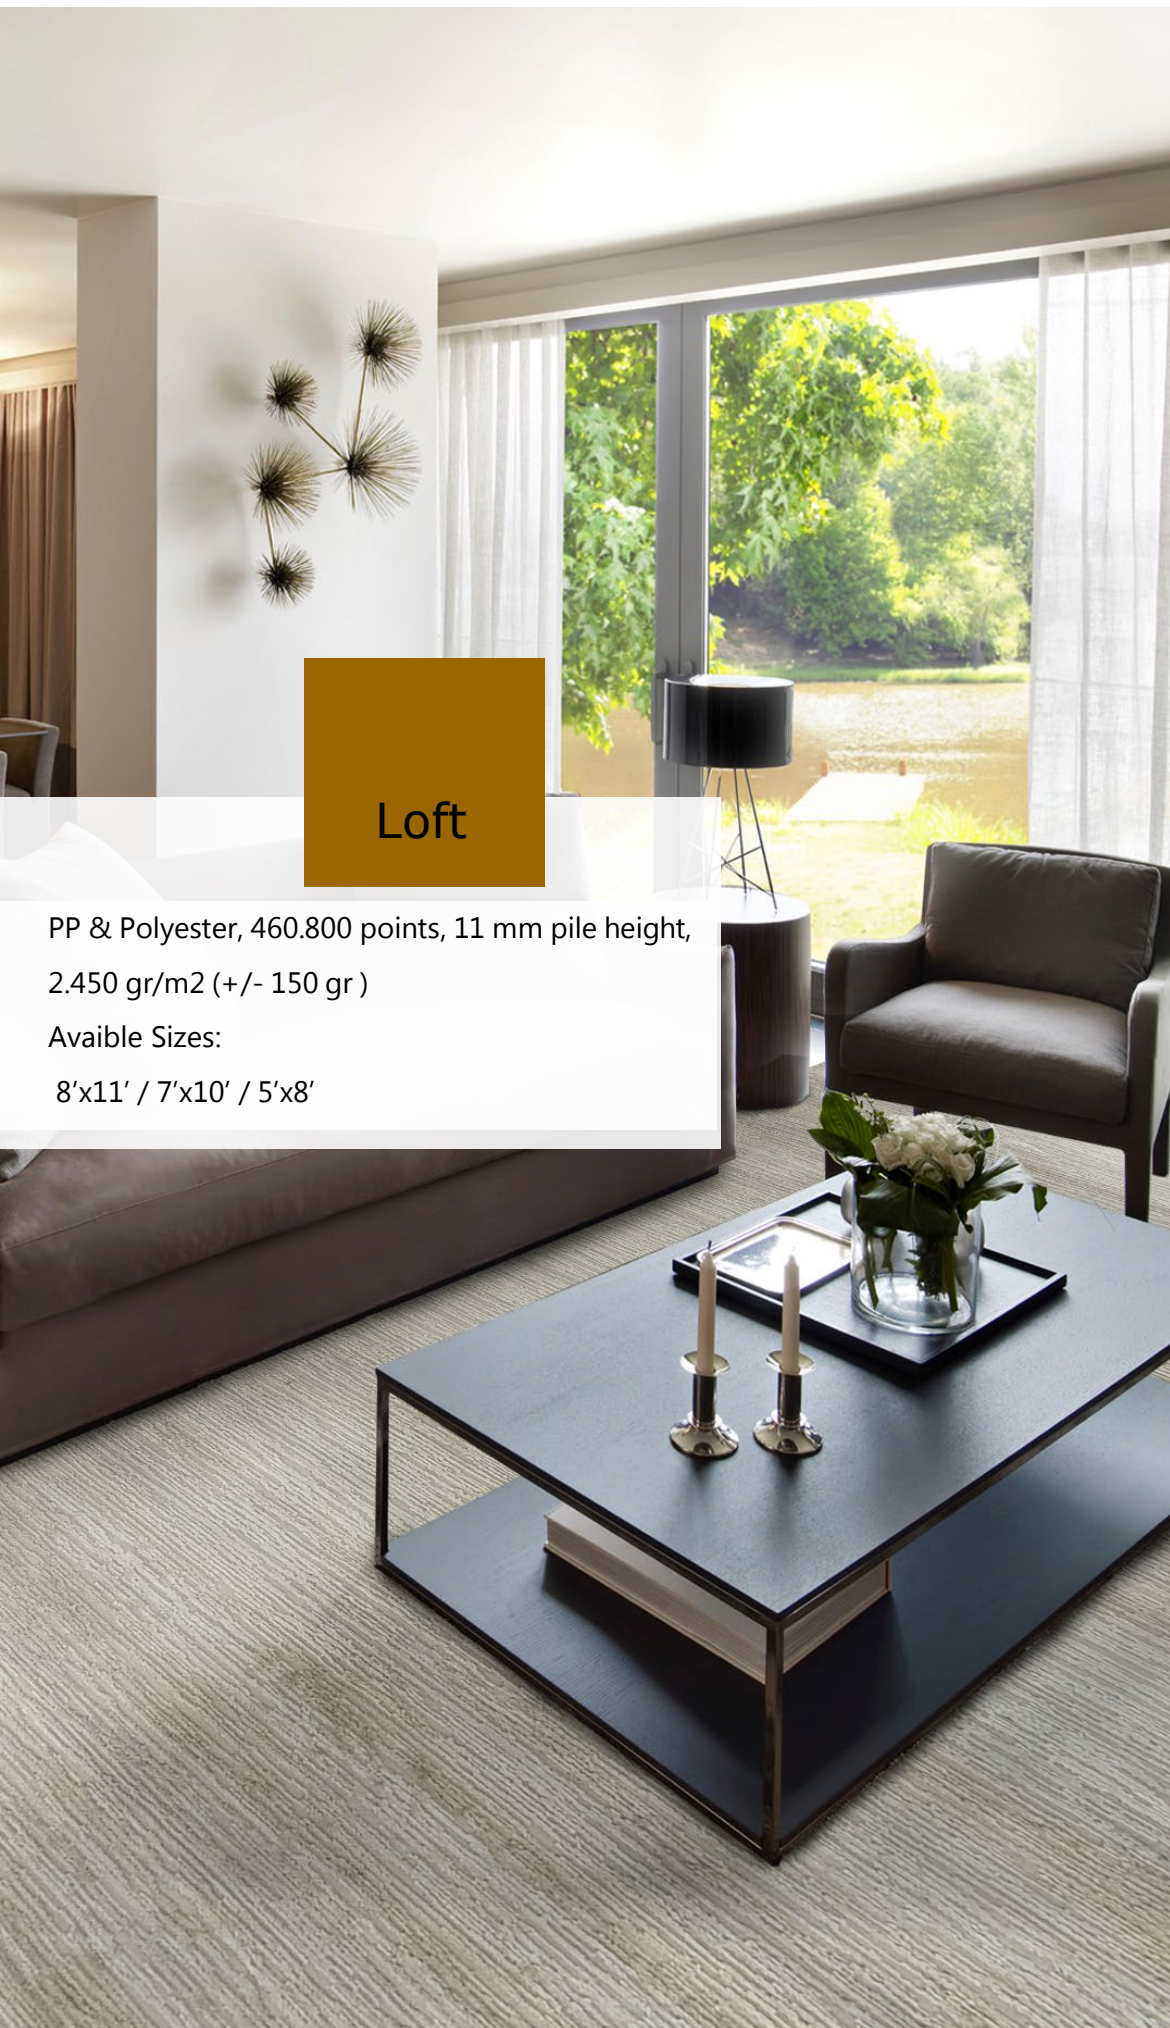

GREY MANDALA AREA RUG

CLOUDS AREA RUG

GEOMETRIC BEIGE RUG

TRIBAL IVORY RUG

GREY STRIPED RUG

Loft

PP & Polyester, 460.800 points, 11 mm pile height,
2.450 gr/m2 (+/- 150 gr)
Available Sizes:
8'x11' / 7'x10' / 5'x8'

LOFT LIGHT BEIGE RUG

LOFT CREAM RUG

LOFT DARK BEIGE RUG

LOFT GREY RUG

Mey

Heatset PP+Polyester , 640.000 points, 12 mm pile height, 2.600 gr/m2 (+/- 150 gr)
Available Sizes:
8'x11' / 7'x10 / 5'x8'

MEY EARTHY RUG