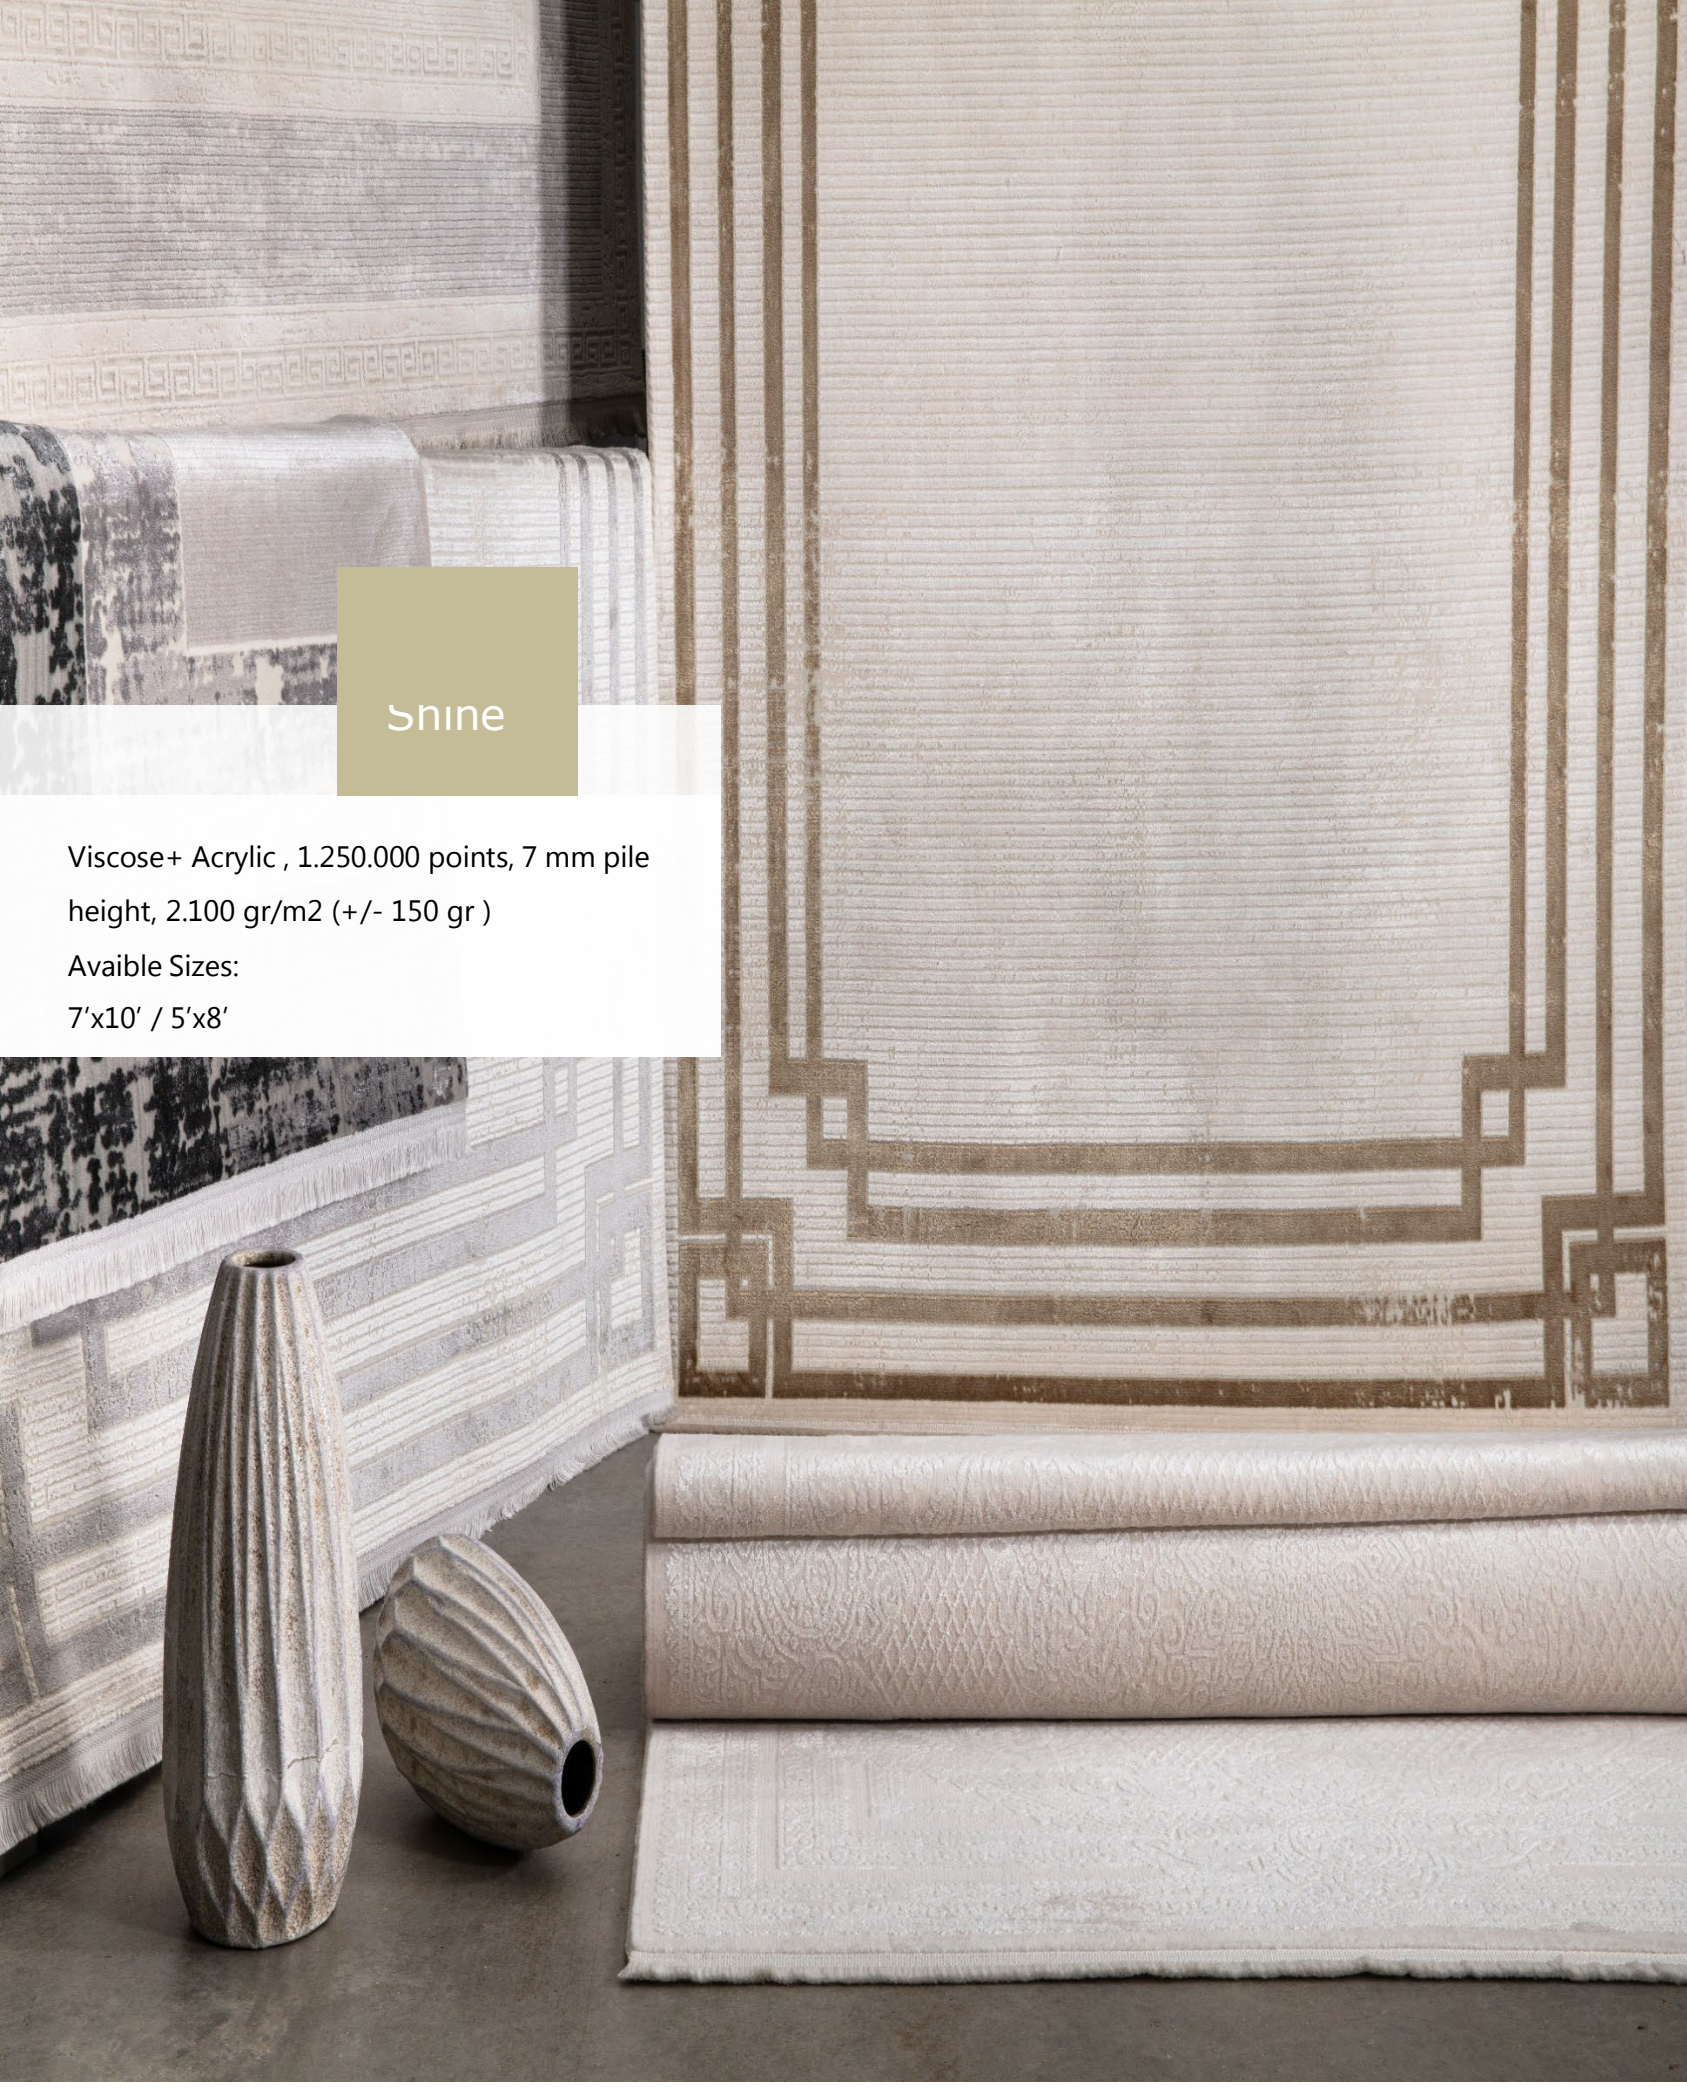

GEOMETRIC TUFTED RUG

ISTANBUL TUFTED RUG

TUFTED SQUARES RUG

TUFTED TERRACOTA RUG

Shine

Viscose+ Acrylic , 1.250.000 points, 7 mm pile height, 2.100 gr/m2 (+/- 150 gr)

Available Sizes:

7'x10' / 5'x8'