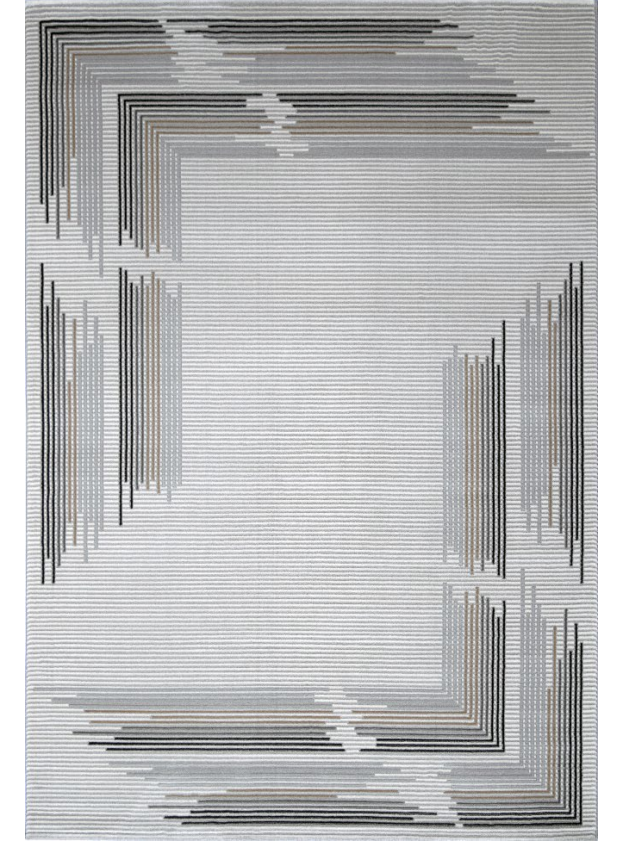

GREY MANDALA AREA RUG

CLOUDS AREA RUG

GEOMETRIC BEIGE RUG

TRIBAL IVORY RUG

GREY STRIPED RUG

Loft

PP & Polyester, 460.800 points, 11 mm pile height,
2.450 gr/m2 (+/- 150 gr)
Available Sizes:
8'x11' / 7'x10' / 5'x8'

LOFT LIGHT BEIGE RUG

LOFT CREAM RUG

LOFT DARK BEIGE RUG

LOFT GREY RUG

Mey

Heatset PP+Polyester , 640.000 points, 12 mm pile height, 2.600 gr/m2 (+/- 150 gr)
Available Sizes:
8'x11' / 7'x10 / 5'x8'

MEY EARTHY RUG

MEY SQUARE RUG

MEY GREY RUG

MEY DISTRESSED RUG

MEY IVORY RUG

MEY STRIPES RUG

Mystic

Space dyed Polyester, cross weaving, 576.000 points,
6 mm pile height, 2.000 gr/m2 (+/- 150 gr)
Avaible Sizes:
8'x11' / 7'x10' / 5'x8'