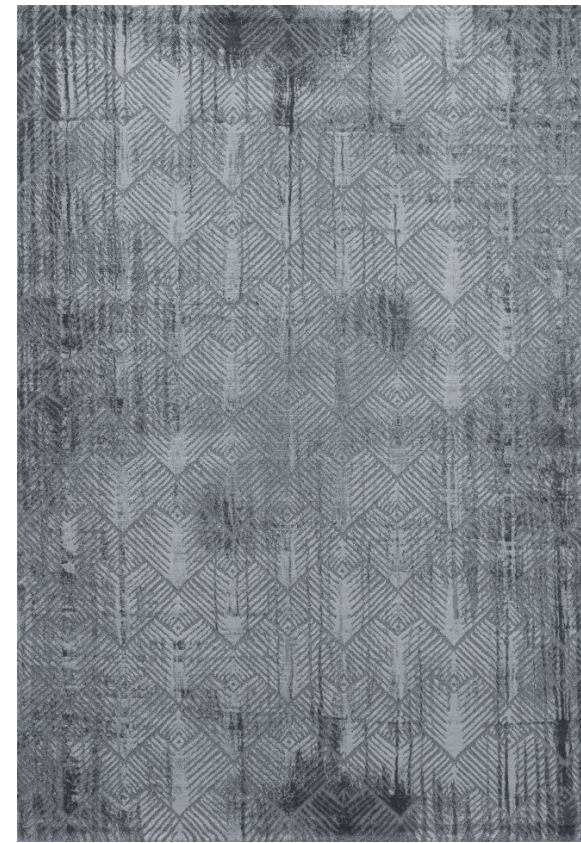

LOFT LIGHT BEIGE RUG

LOFT CREAM RUG

LOFT DARK BEIGE RUG

LOFT GREY RUG

Mey

Heatset PP+Polyester , 640.000 points, 12 mm pile height, 2.600 gr/m2 (+/- 150 gr)
Available Sizes:
8'x11' / 7'x10 / 5'x8'

MEY EARTHY RUG

MEY SQUARE RUG

MEY GREY RUG

MEY DISTRESSED RUG

MEY IVORY RUG

MEY STRIPES RUG

Mystic

Space dyed Polyester, cross weaving, 576.000 points,
6 mm pile height, 2.000 gr/m2 (+/- 150 gr)
Avaible Sizes:
8'x11' / 7'x10' / 5'x8'