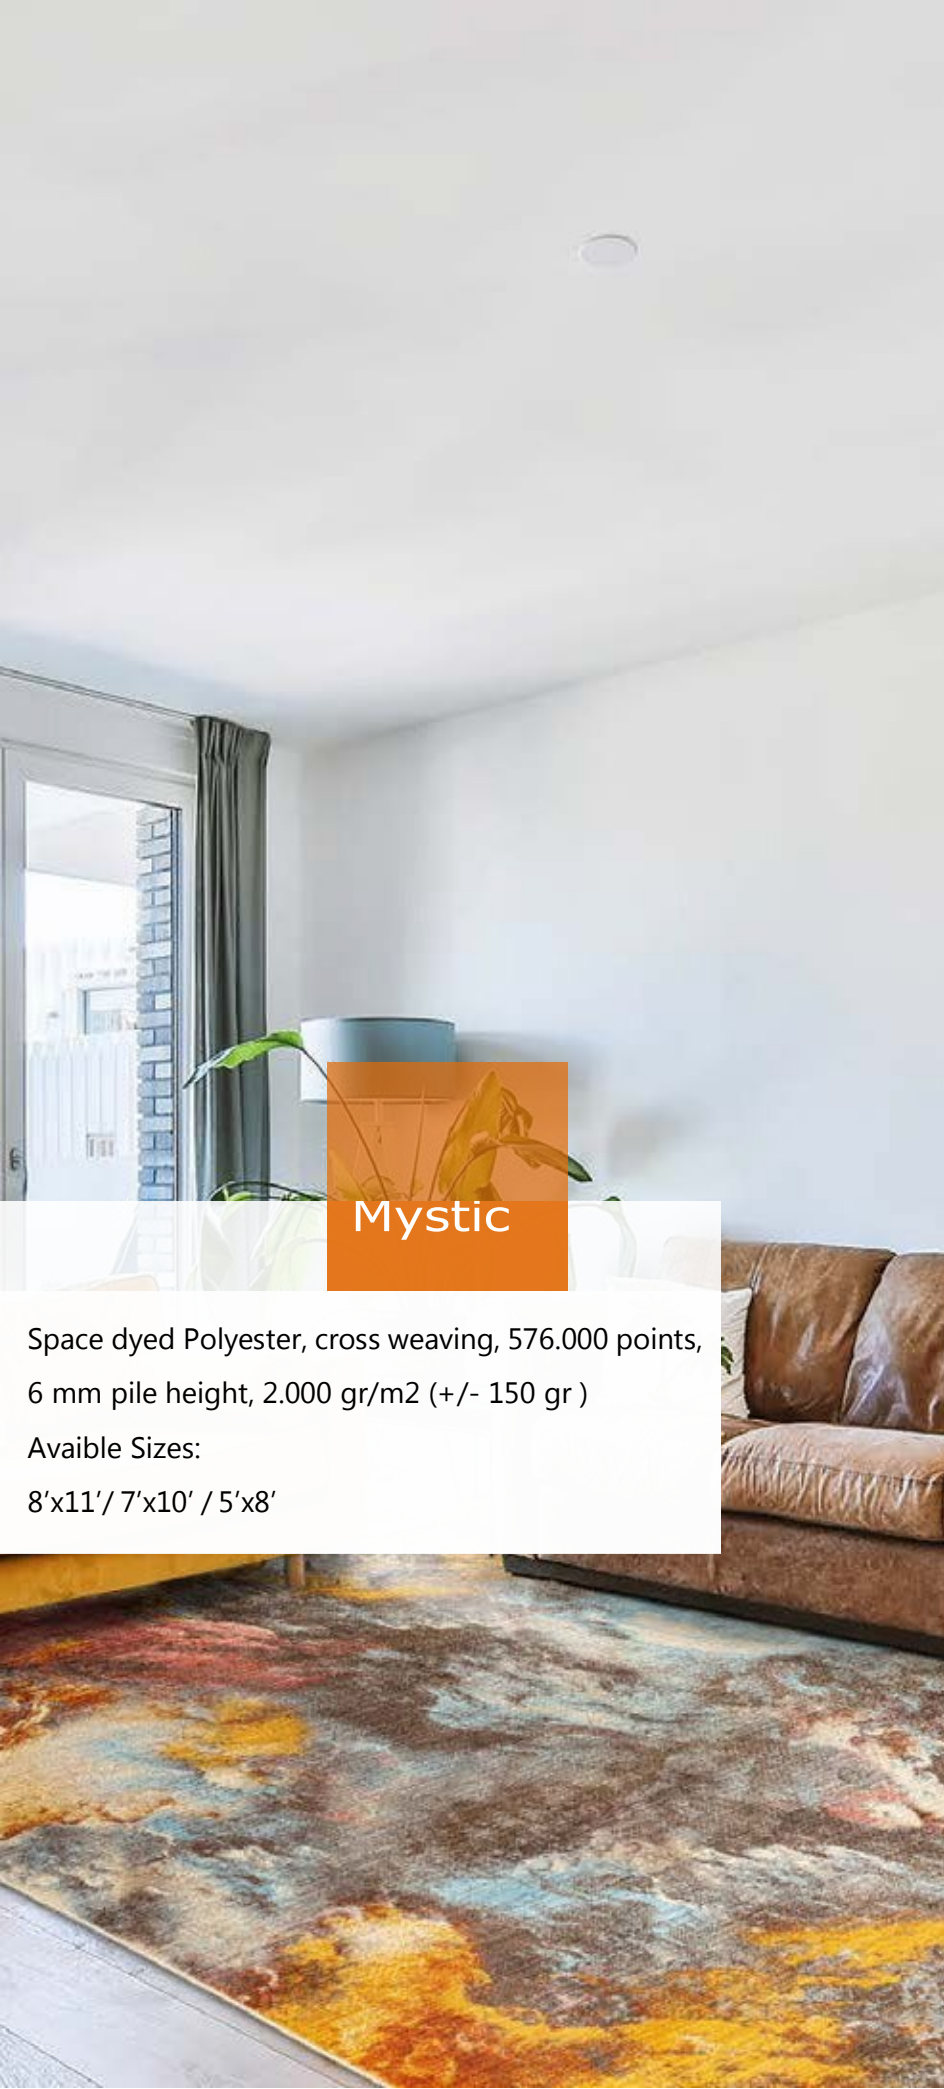

MEY SQUARE RUG

MEY GREY RUG

MEY DISTRESSED RUG

MEY IVORY RUG

MEY STRIPES RUG

Mystic

Space dyed Polyester, cross weaving, 576.000 points,
6 mm pile height, 2.000 gr/m2 (+/- 150 gr)
Avaible Sizes:
8'x11' / 7'x10' / 5'x8'