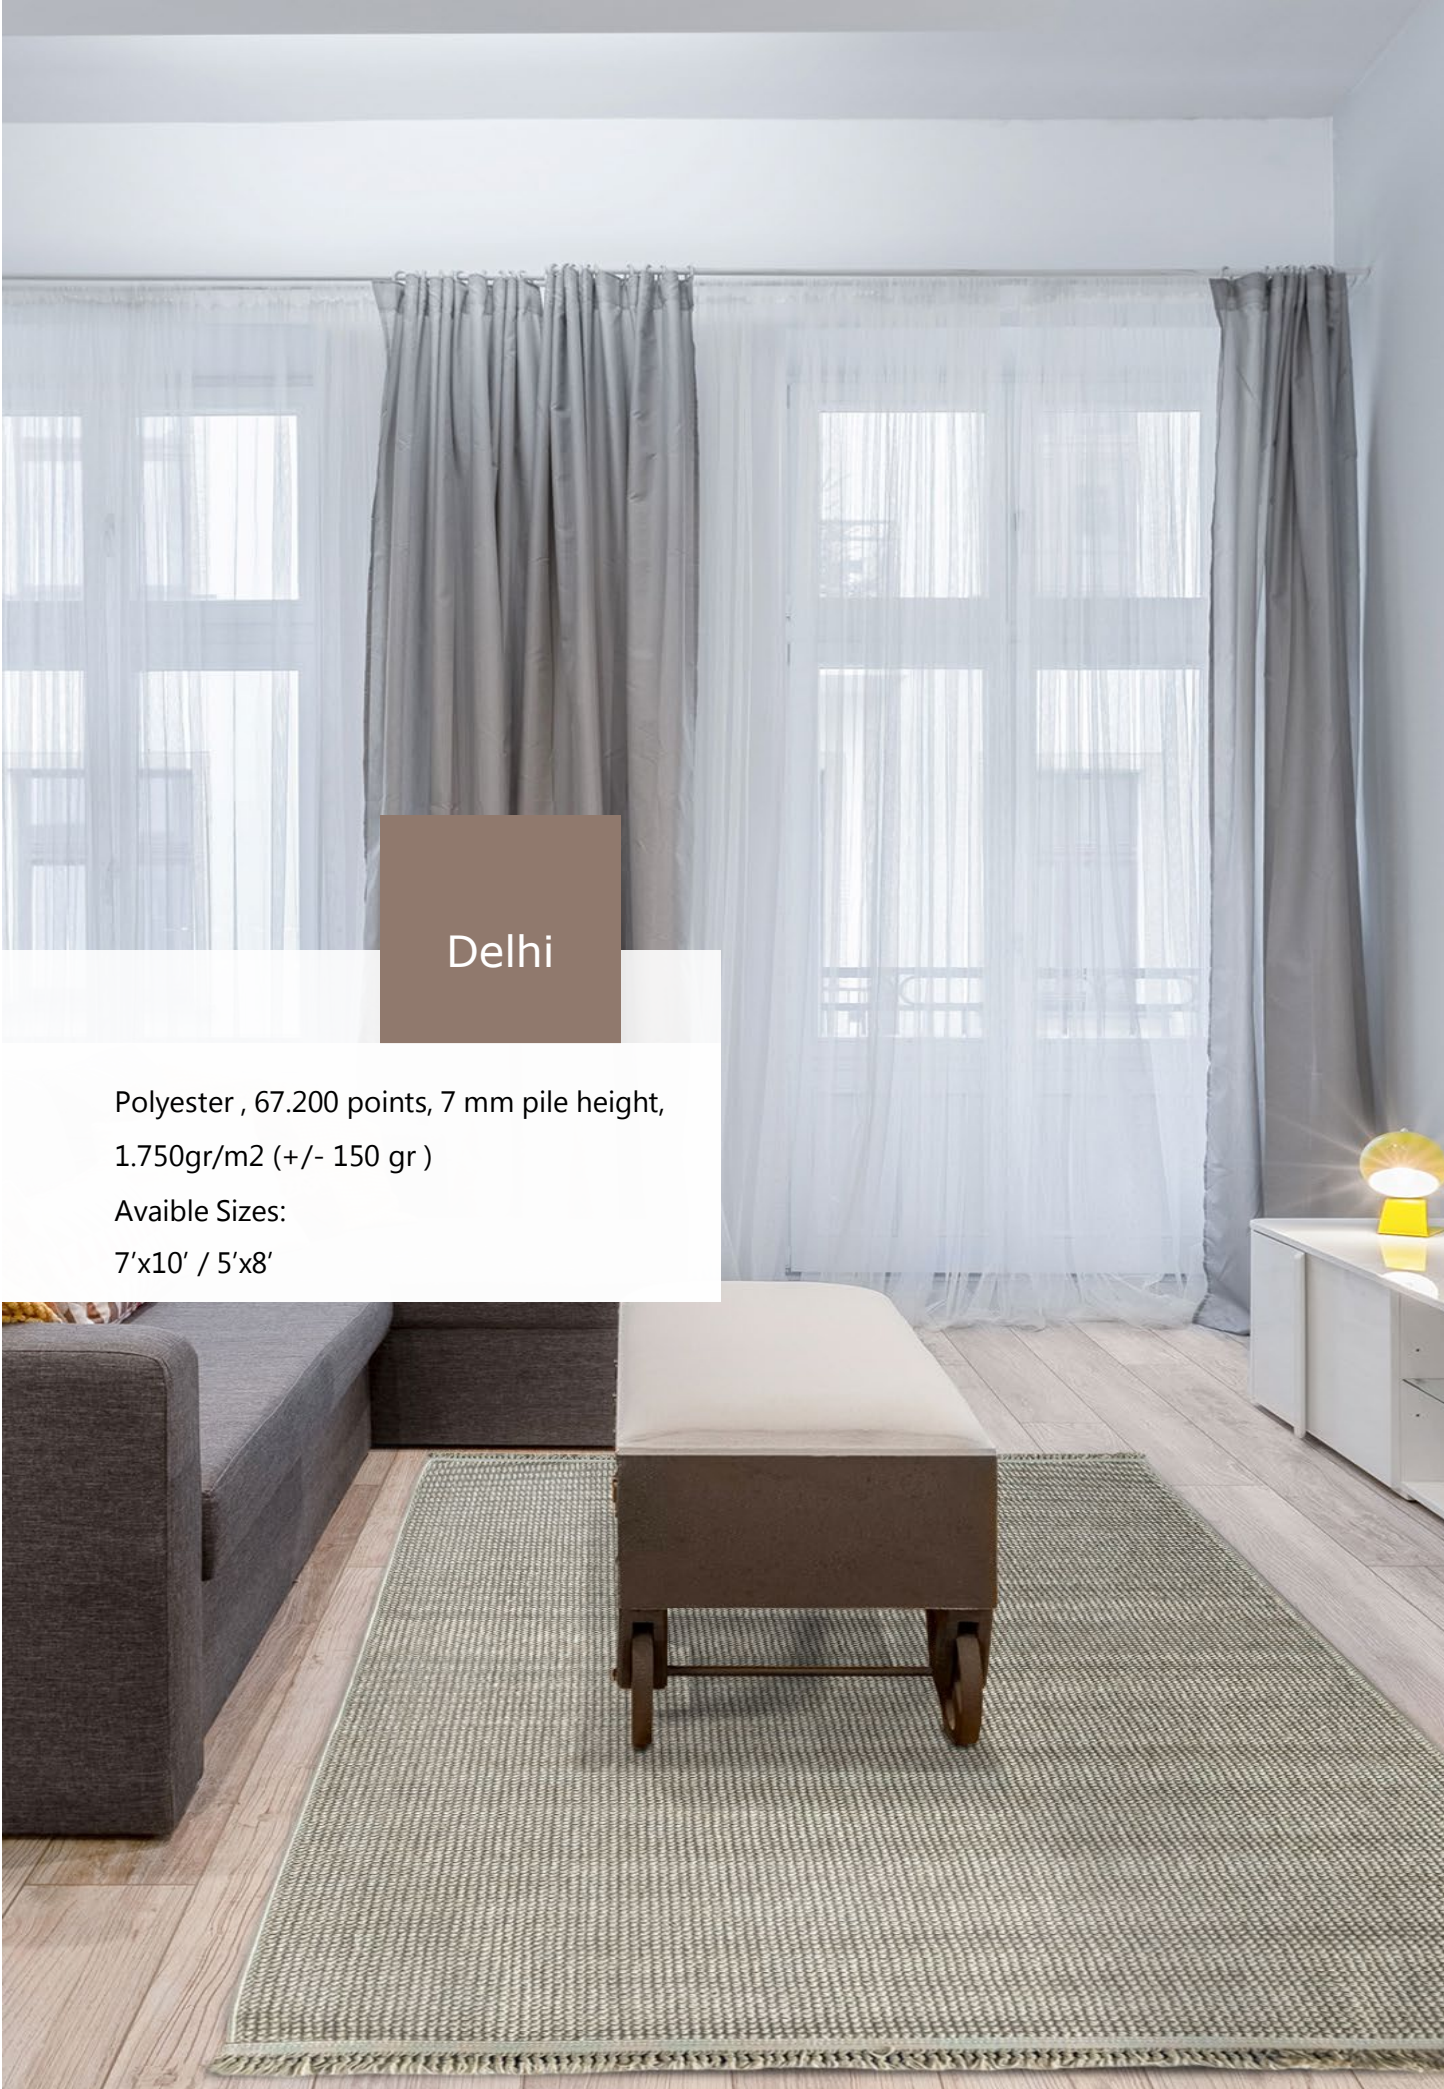

SMYRNA STRIPES RUG

SMYRNA DUNE RUG

SMYRNA MIDNIGHT RUG

SMYRNA ZIGZAG RUG

India

PP Flat Weave, 102.000 points, 1.600 gr/m2
(+/- 150 gr)
Available Sizes:
5'x8' / 4'x6' / 3'x5'

INDIA BLACK RUG

INDIA WHITE RUG