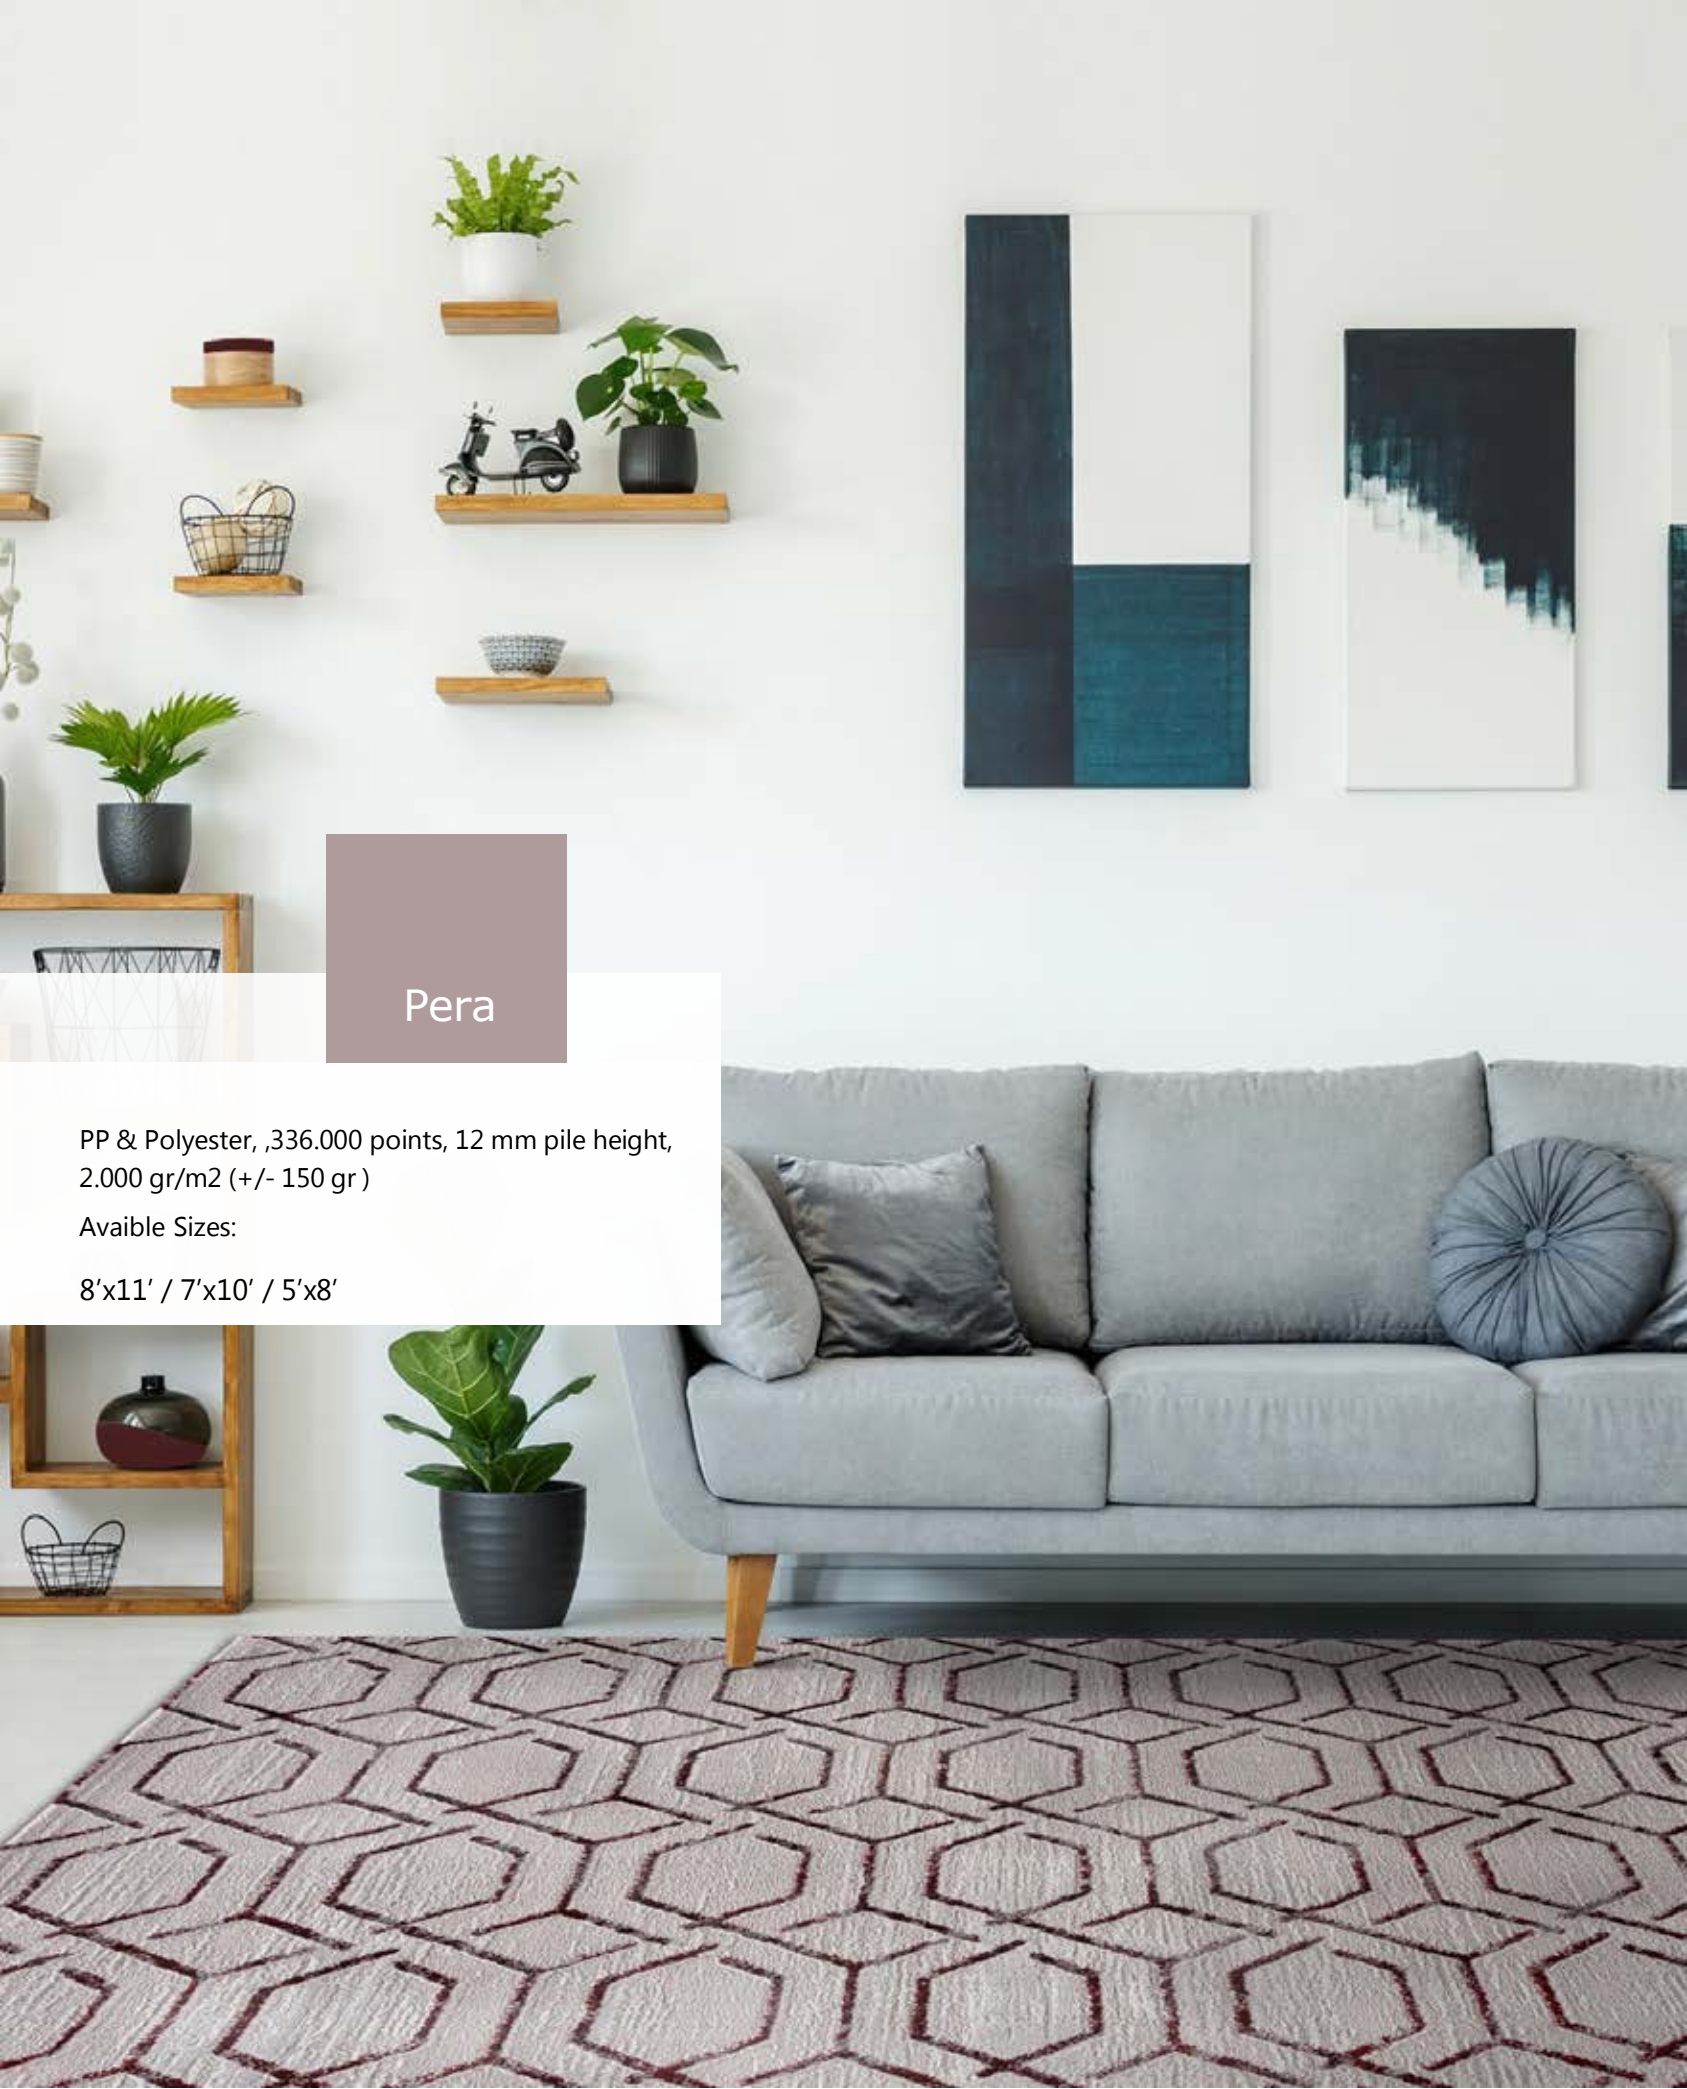

Available Sizes:

8'x11' / 7'x10' / 5'x8'

ISTANBUL AREA RUG

ISTANBUL BLACK RUG

ISTANBUL STRIPES RUG

ISTANBUL SQUARE RUG

Pera

PP & Polyester, ,336.000 points, 12 mm pile height,
2.000 gr/m2 (+/- 150 gr)
Available Sizes:
8'x11' / 7'x10' / 5'x8'