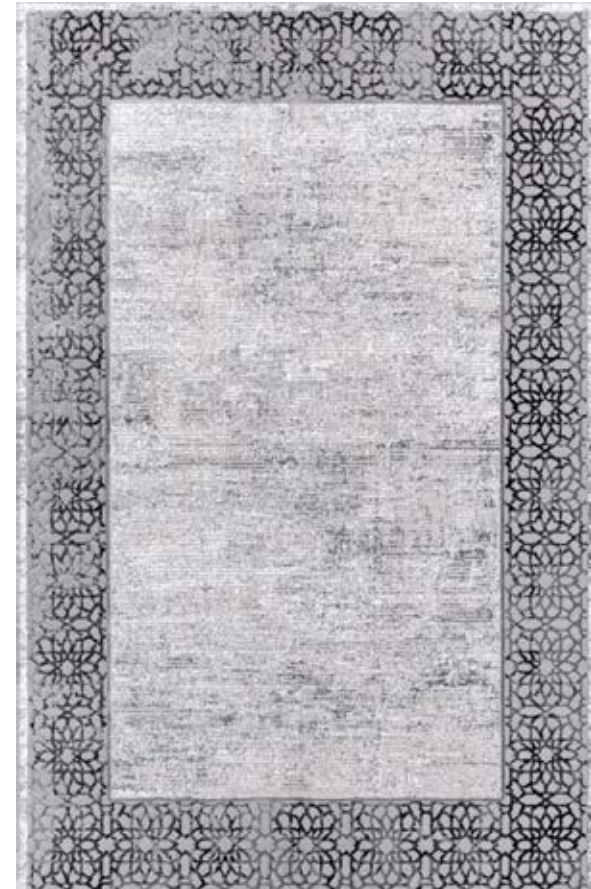

GREY MANDALA AREA RUG

CLOUDS AREA RUG

GEOMETRIC BEIGE RUG

TRIBAL IVORY RUG

GREY STRIPED RUG

Loft

PP & Polyester, 460.800 points, 11 mm pile height,
2.450 gr/m2 (+/- 150 gr)
Available Sizes:
8'x11' / 7'x10' / 5'x8'