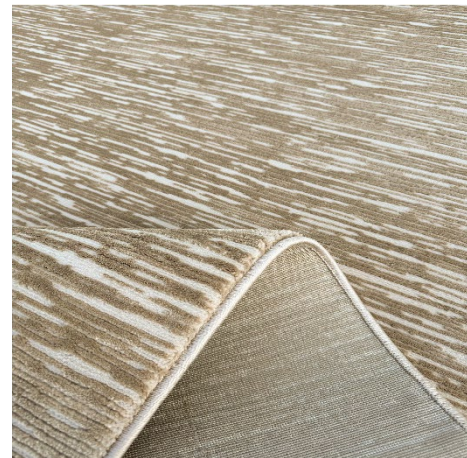

GREY MANDALA AREA RUG

CLOUDS AREA RUG

GEOMETRIC BEIGE RUG

TRIBAL IVORY RUG

GREY STRIPED RUG

Loft

PP & Polyester, 460.800 points, 11 mm pile height,
2.450 gr/m2 (+/- 150 gr)
Available Sizes:
8'x11' / 7'x10' / 5'x8'

LOFT LIGHT BEIGE RUG

LOFT CREAM RUG

LOFT DARK BEIGE RUG

LOFT GREY RUG

Mey

Heatset PP+Polyester , 640.000 points, 12 mm pile height, 2.600 gr/m2 (+/- 150 gr)
Available Sizes:
8'x11' / 7'x10 / 5'x8'

MEY EARTHY RUG