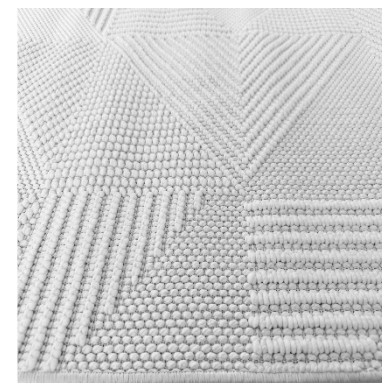

SMYRNA STRIPES RUG

SMYRNA DUNE RUG

SMYRNA MIDNIGHT RUG

SMYRNA ZIGZAG RUG

India

PP Flat Weave, 102.000 points, 1.600 gr/m2
(+/- 150 gr)
Available Sizes:
5'x8' / 4'x6' / 3'x5'

INDIA BLACK RUG

INDIA WHITE RUG

Delhi

Polyester , 67.200 points, 7 mm pile height,
1.750gr/m2 (+/- 150 gr)

Availble Sizes:
7'x10' / 5'x8'

DELHI GEOMETRIC WHITE RUG

DELHI BEIGE RUG

Bombay

PP Flat Weave, 102.000 points, 1.200 gr/m2
(+/- 150 gr)
Available Sizes:
5'x8' / 4'x6' / 3'x5'

BOMBAY BEIGE RUG

BOMBAY GREY RUG

Tropez

PP Flat Weave, 102.000 points, 1.600 gr/m²
(+/- 150 gr)

Available Sizes:
5'x8' / 4'x6' / 3'x5'

TROPEZ LATTICE RUG

TROPEZ MOSAIC RUG

Shag

Polyester, 70.000 points, 50 mm pile height,
2.500 gr/m2 (+/- 150 gr)

Available Sizes:

8'x11' / 7'x10' / 5'x8'

ECRU SHAG RUG

GREY SHAG RUG

Gabardin

PP & Polyester, 320.000 points, 12 mm pile height, 2.000 gr/m² (+/- 150 gr)