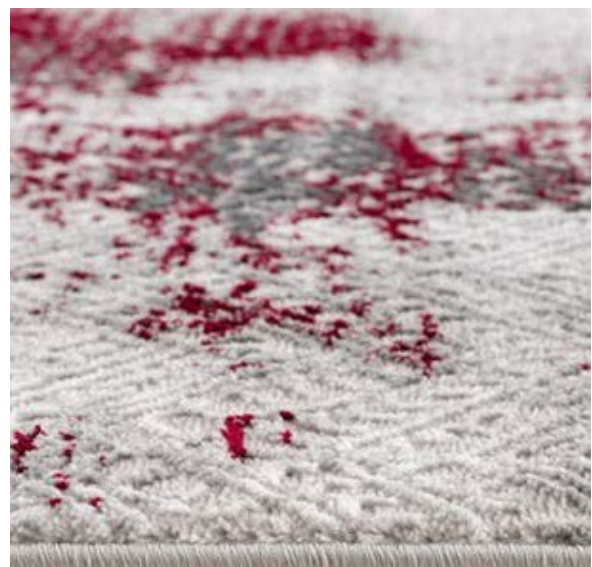

BOMBAY BEIGE RUG

BOMBAY GREY RUG

Tropez

PP Flat Weave, 102.000 points, 1.600 gr/m²
(+/- 150 gr)

Available Sizes:
5'x8' / 4'x6' / 3'x5'

TROPEZ LATTICE RUG

TROPEZ MOSAIC RUG

Shag

Polyester, 70.000 points, 50 mm pile height,
2.500 gr/m2 (+/- 150 gr)

Available Sizes:

8'x11' / 7'x10' / 5'x8'

ECRU SHAG RUG

GREY SHAG RUG

Gabardin

PP & Polyester, 320.000 points, 12 mm pile height, 2.000 gr/m² (+/- 150 gr)

Available Sizes:

8'x11' / 7'x10' / 5'x8'

ISTANBUL AREA RUG

ISTANBUL BLACK RUG

ISTANBUL STRIPES RUG

ISTANBUL SQUARE RUG

Pera

PP & Polyester, ,336.000 points, 12 mm pile height,
2.000 gr/m2 (+/- 150 gr)
Available Sizes:
8'x11' / 7'x10' / 5'x8'