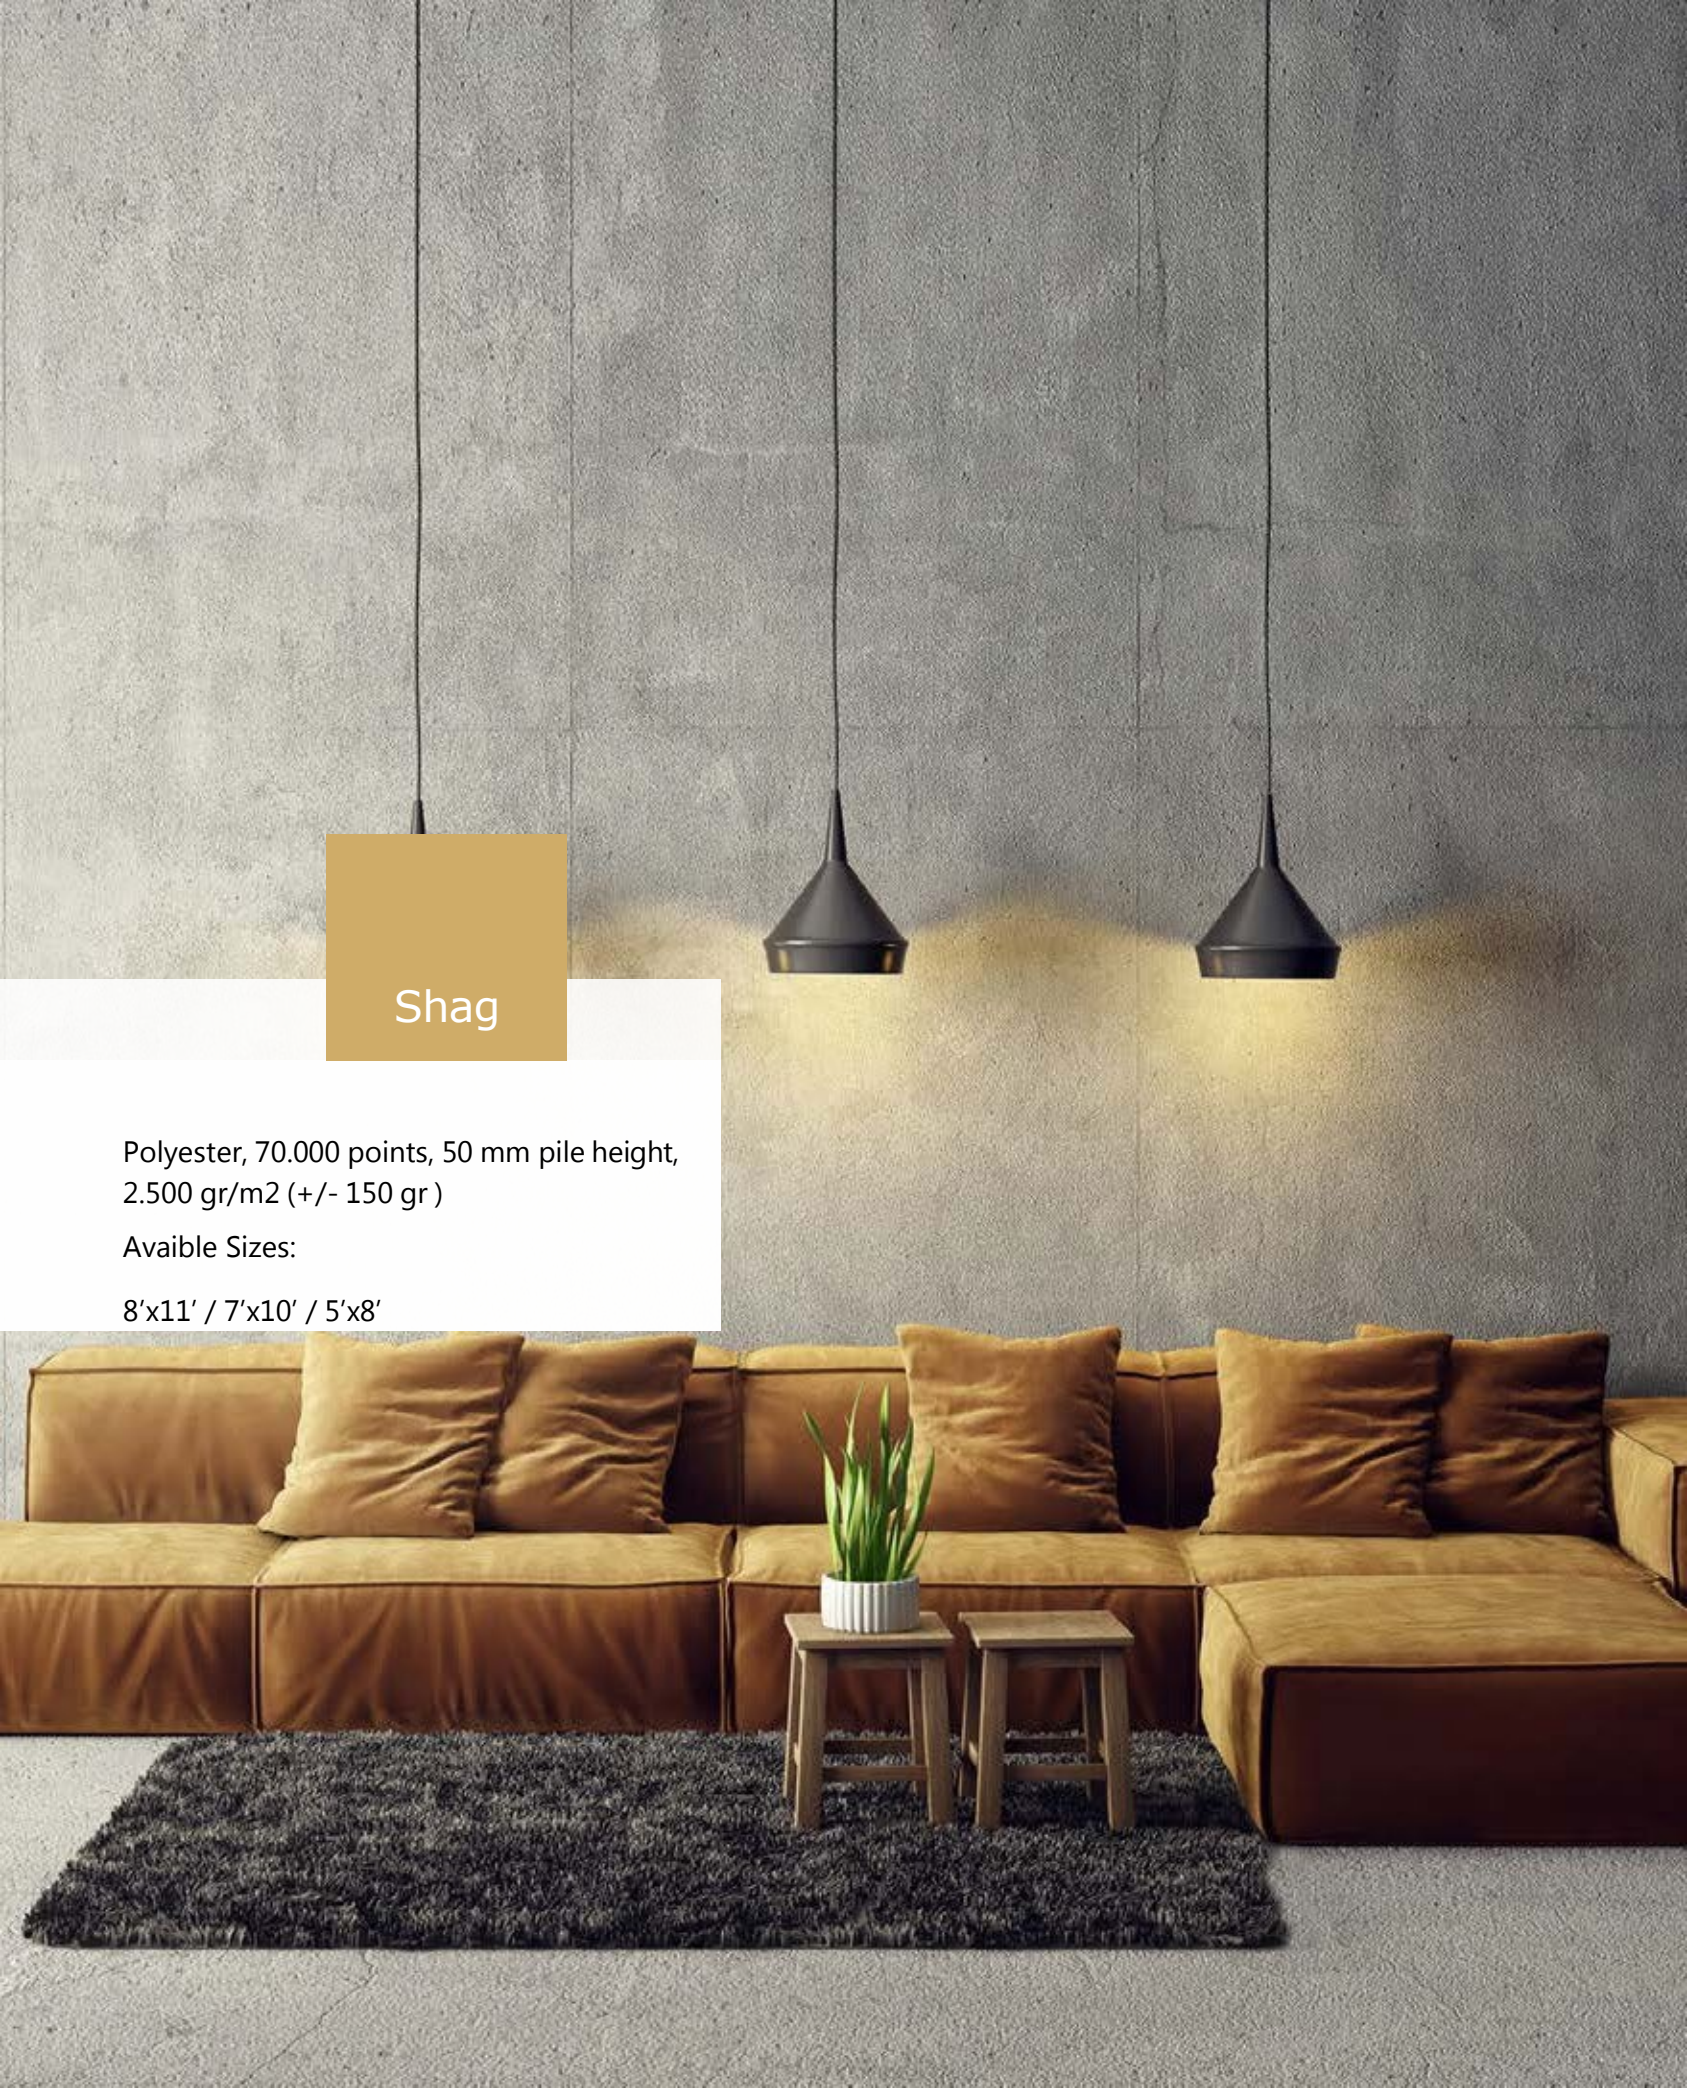

BOMBAY BEIGE RUG

BOMBAY GREY RUG

Tropez

PP Flat Weave, 102.000 points, 1.600 gr/m²
(+/- 150 gr)

Available Sizes:
5'x8' / 4'x6' / 3'x5'

TROPEZ LATTICE RUG

TROPEZ MOSAIC RUG

Shag