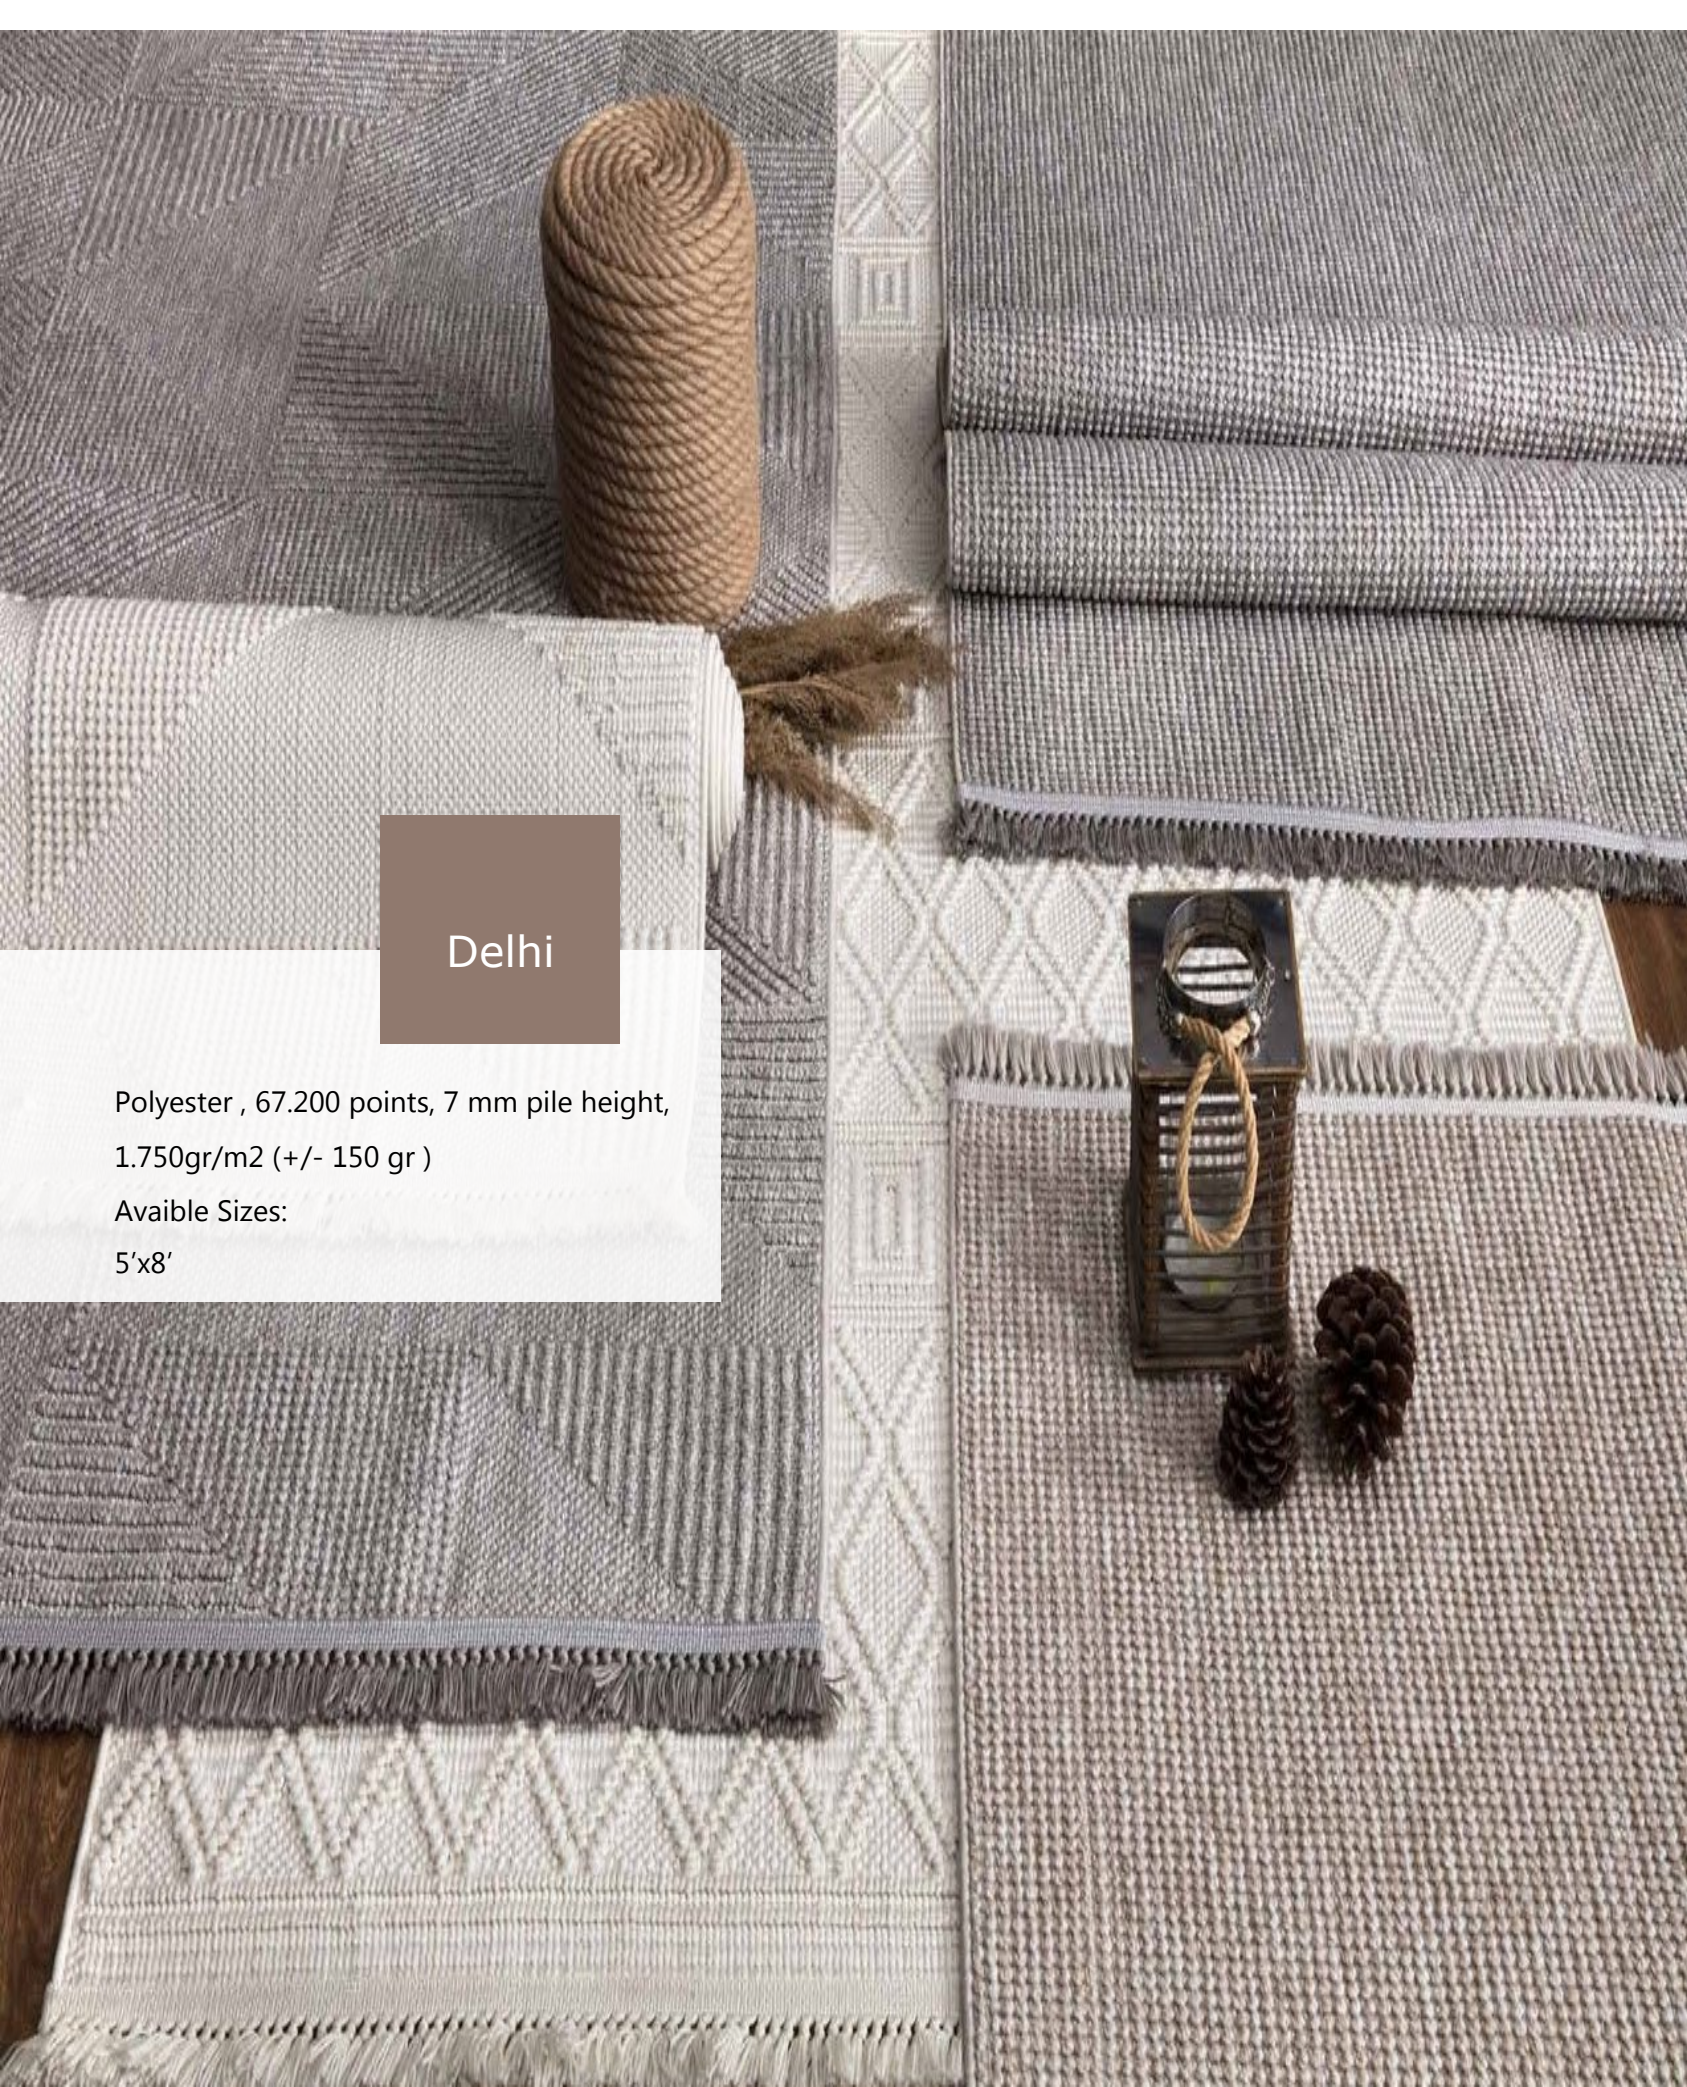

SMYRNA STRIPES RUG

SMYRNA DUNE RUG

SMYRNA MIDNIGHT RUG

SMYRNA ZIGZAG RUG

India

PP Flat Weave, 102.000 points, 1.600 gr/m2
(+/- 150 gr)
Available Sizes:
5'x8' / 4'x6' / 3'x5'

INDIA BLACK RUG

INDIA WHITE RUG