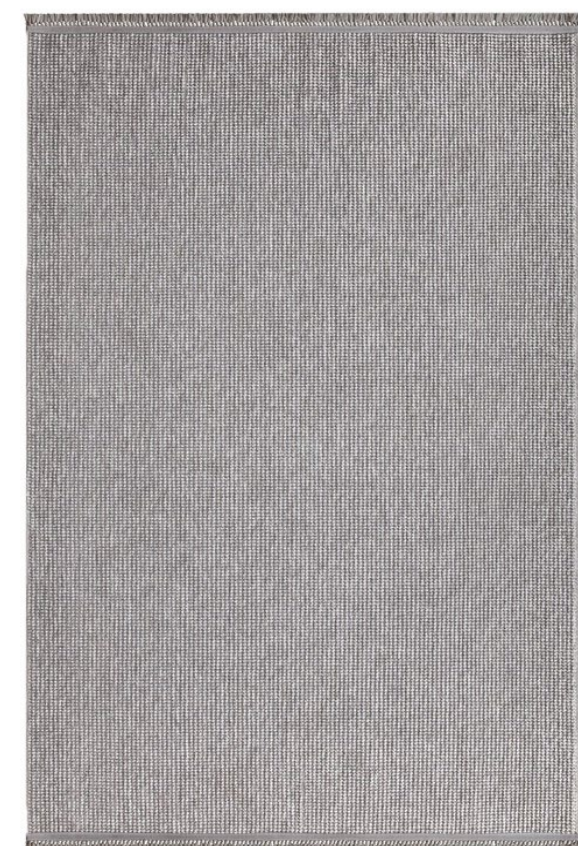

SMYRNA STRIPES RUG

SMYRNA DUNE RUG

SMYRNA MIDNIGHT RUG

SMYRNA ZIGZAG RUG

India

PP Flat Weave, 102.000 points, 1.600 gr/m2
(+/- 150 gr)
Available Sizes:
5'x8' / 4'x6' / 3'x5'

INDIA BLACK RUG

INDIA WHITE RUG

Delhi

Polyester , 67.200 points, 7 mm pile height,
1.750gr/m2 (+/- 150 gr)

Available Sizes:
5'x8'

DELHI GEOMETRIC WHITE RUG

DELHI BEIGE RUG

DELHI ECRU RUG

DELHI GREY RUG

Bombay

PP Flat Weave, 102.000 points, 1.200 gr/m2
(+/- 150 gr)
Available Sizes:
5'x8' / 4'x6' / 3'x5'

BOMBAY BEIGE RUG

BOMBAY GREY RUG

Tropez

PP Flat Weave, 102.000 points, 1.600 gr/m2

(+/- 150 gr)

Available Sizes: