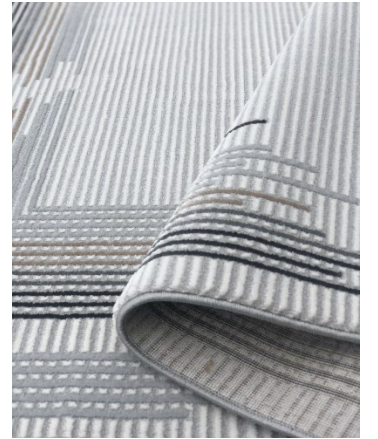

GREY MANDALA AREA RUG

CLOUDS AREA RUG

GEOMETRIC BEIGE RUG

TRIBAL IVORY RUG

GREY STRIPED RUG

Mey

Heatset PP+Polyester , 640.000 points, 12 mm pile height, 2.600 gr/m2 (+/- 150 gr)

Available Sizes:
7'x10 / 5'x8' / 4'x6'

MEY EARTHY RUG

MEY SQUARE RUG

MEY GREY RUG

MEY DISTRESSED RUG

MEY IVORY RUG

MEY STRIPES RUG

Mystic

Space dyed Polyester, cross weaving, 576.000 points,
6 mm pile height, 2.000 gr/m2 (+/- 150 gr)
Availbe Sizes:
8'x11' / 7'x10' / 5'x8'