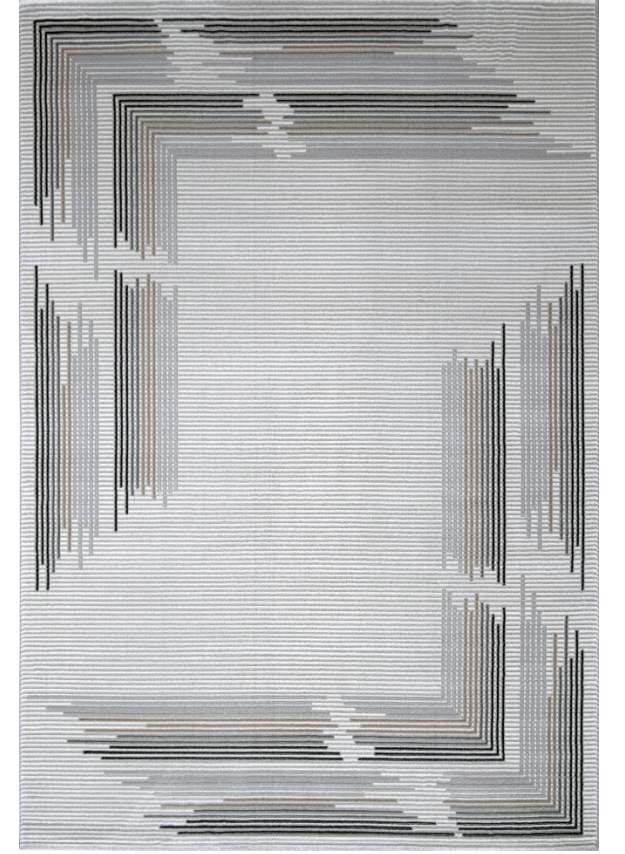

GREY MANDALA AREA RUG

CLOUDS AREA RUG

GEOMETRIC BEIGE RUG

TRIBAL IVORY RUG

GREY STRIPED RUG

Mey

Heatset PP+Polyester , 640.000 points, 12 mm pile height, 2.600 gr/m2 (+/- 150 gr)

Available Sizes:
7'x10 / 5'x8' / 4'x6'

MEY EARTHY RUG

MEY SQUARE RUG

MEY GREY RUG

MEY DISTRESSED RUG

MEY IVORY RUG

MEY STRIPES RUG

Mystic

Space dyed Polyester, cross weaving, 576.000 points,
6 mm pile height, 2.000 gr/m2 (+/- 150 gr)
Availbe Sizes:
8'x11' / 7'x10' / 5'x8'