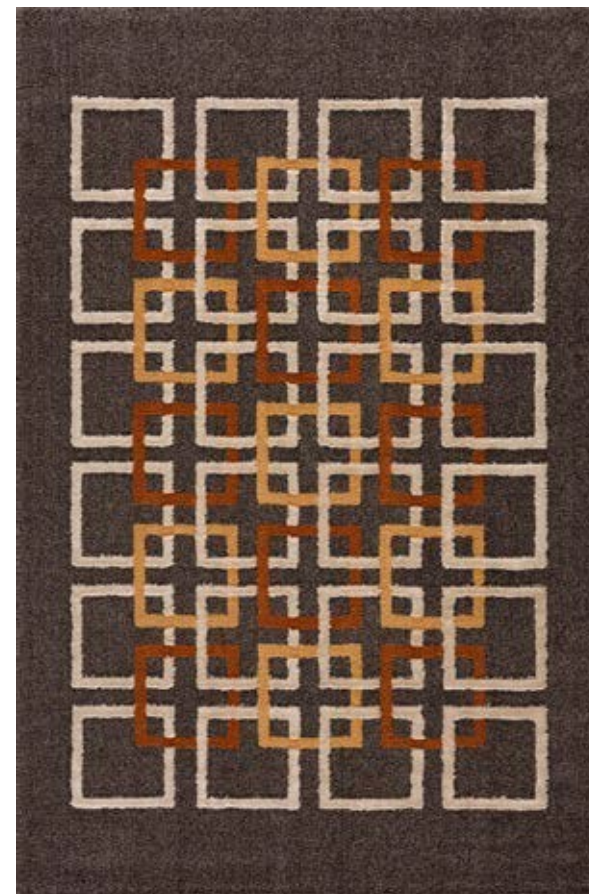

MYSTIC STRIPES RUG

MYSTIC NAVY RUG

MYSTIC GREY RUG

MYSTIC TERRACOTTA RUG

MYSTIC BOHO RUG

Amazon

Polyester, 320.000 points, 20 mm pile height,
2.400 gr/m2 (+/- 150 gr)
Available Sizes:
8'x11' / 7'x10' / 5'x8'

GEOMETRIC TUFTED RUG

ISTANBUL TUFTED RUG

TUFTED SQUARES RUG

TUFTED TERRACOTA RUG

Shine

Viscose+ Acrylic , 1.250.000 points, 7 mm pile height, 2.100 gr/m2 (+/- 150 gr)

Available Sizes:

7'x10' / 5'x8'

SMYRNA STRIPES RUG

SMYRNA DUNE RUG

SMYRNA MIDNIGHT RUG

SMYRNA ZIGZAG RUG

India

PP Flat Weave, 102.000 points, 1.600 gr/m2
(+/- 150 gr)
Available Sizes:
5'x8' / 4'x6' / 3'x5'

INDIA BLACK RUG

INDIA WHITE RUG