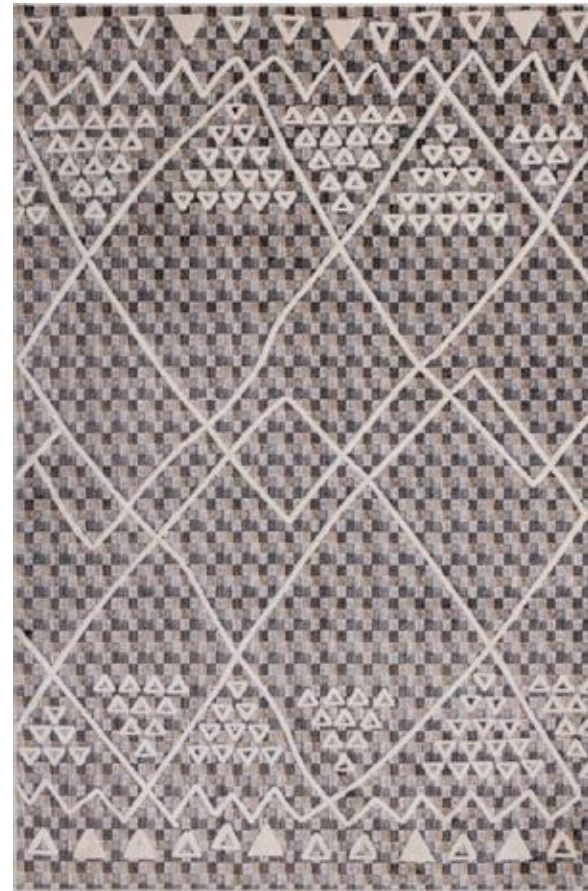

GEOMETRIC TUFTED RUG

ISTANBUL TUFTED RUG

TUFTED SQUARES RUG

TUFTED TERRACOTA RUG

Shine

Viscose+ Acrylic , 1.250.000 points, 7 mm pile height, 2.100 gr/m2 (+/- 150 gr)

Available Sizes:

7'x10' / 5'x8'

SHINE SQUARE RUG

SHINE GREY RUG

SHINE CAMEL RUG

Smyrna

Polyester, 432.000 points, 6 mm pile height,
1.700 gr/m2 (+/- 150 gr)

Available Sizes:

8'x11' / 7'x10' / 5'x7' / 3'x10'

SMYRNA BEIGE RUG

SMYRNA STRIPES RUG

SMYRNA DUNE RUG

SMYRNA MIDNIGHT RUG

SMYRNA ZIGZAG RUG

India

PP Flat Weave, 102.000 points, 1.600 gr/m2
(+/- 150 gr)
Available Sizes:
5'x8' / 4'x6' / 3'x5'

INDIA BLACK RUG

INDIA WHITE RUG