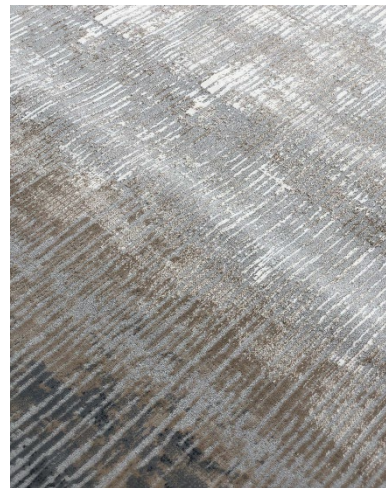

GREY MANDALA AREA RUG

CLOUDS AREA RUG

GEOMETRIC BEIGE RUG

TRIBAL IVORY RUG

GREY STRIPED RUG

Mey

Heatset PP+Polyester , 640.000 points, 12 mm pile height, 2.600 gr/m2 (+/- 150 gr)

Available Sizes:
7'x10 / 5'x8' / 4'x6'

MEY EARTHY RUG

MEY SQUARE RUG

MEY GREY RUG

MEY DISTRESSED RUG

MEY IVORY RUG

MEY STRIPES RUG

Mystic

Space dyed Polyester, cross weaving, 576.000 points,
6 mm pile height, 2.000 gr/m2 (+/- 150 gr)
Availbe Sizes:
8'x11' / 7'x10' / 5'x8'