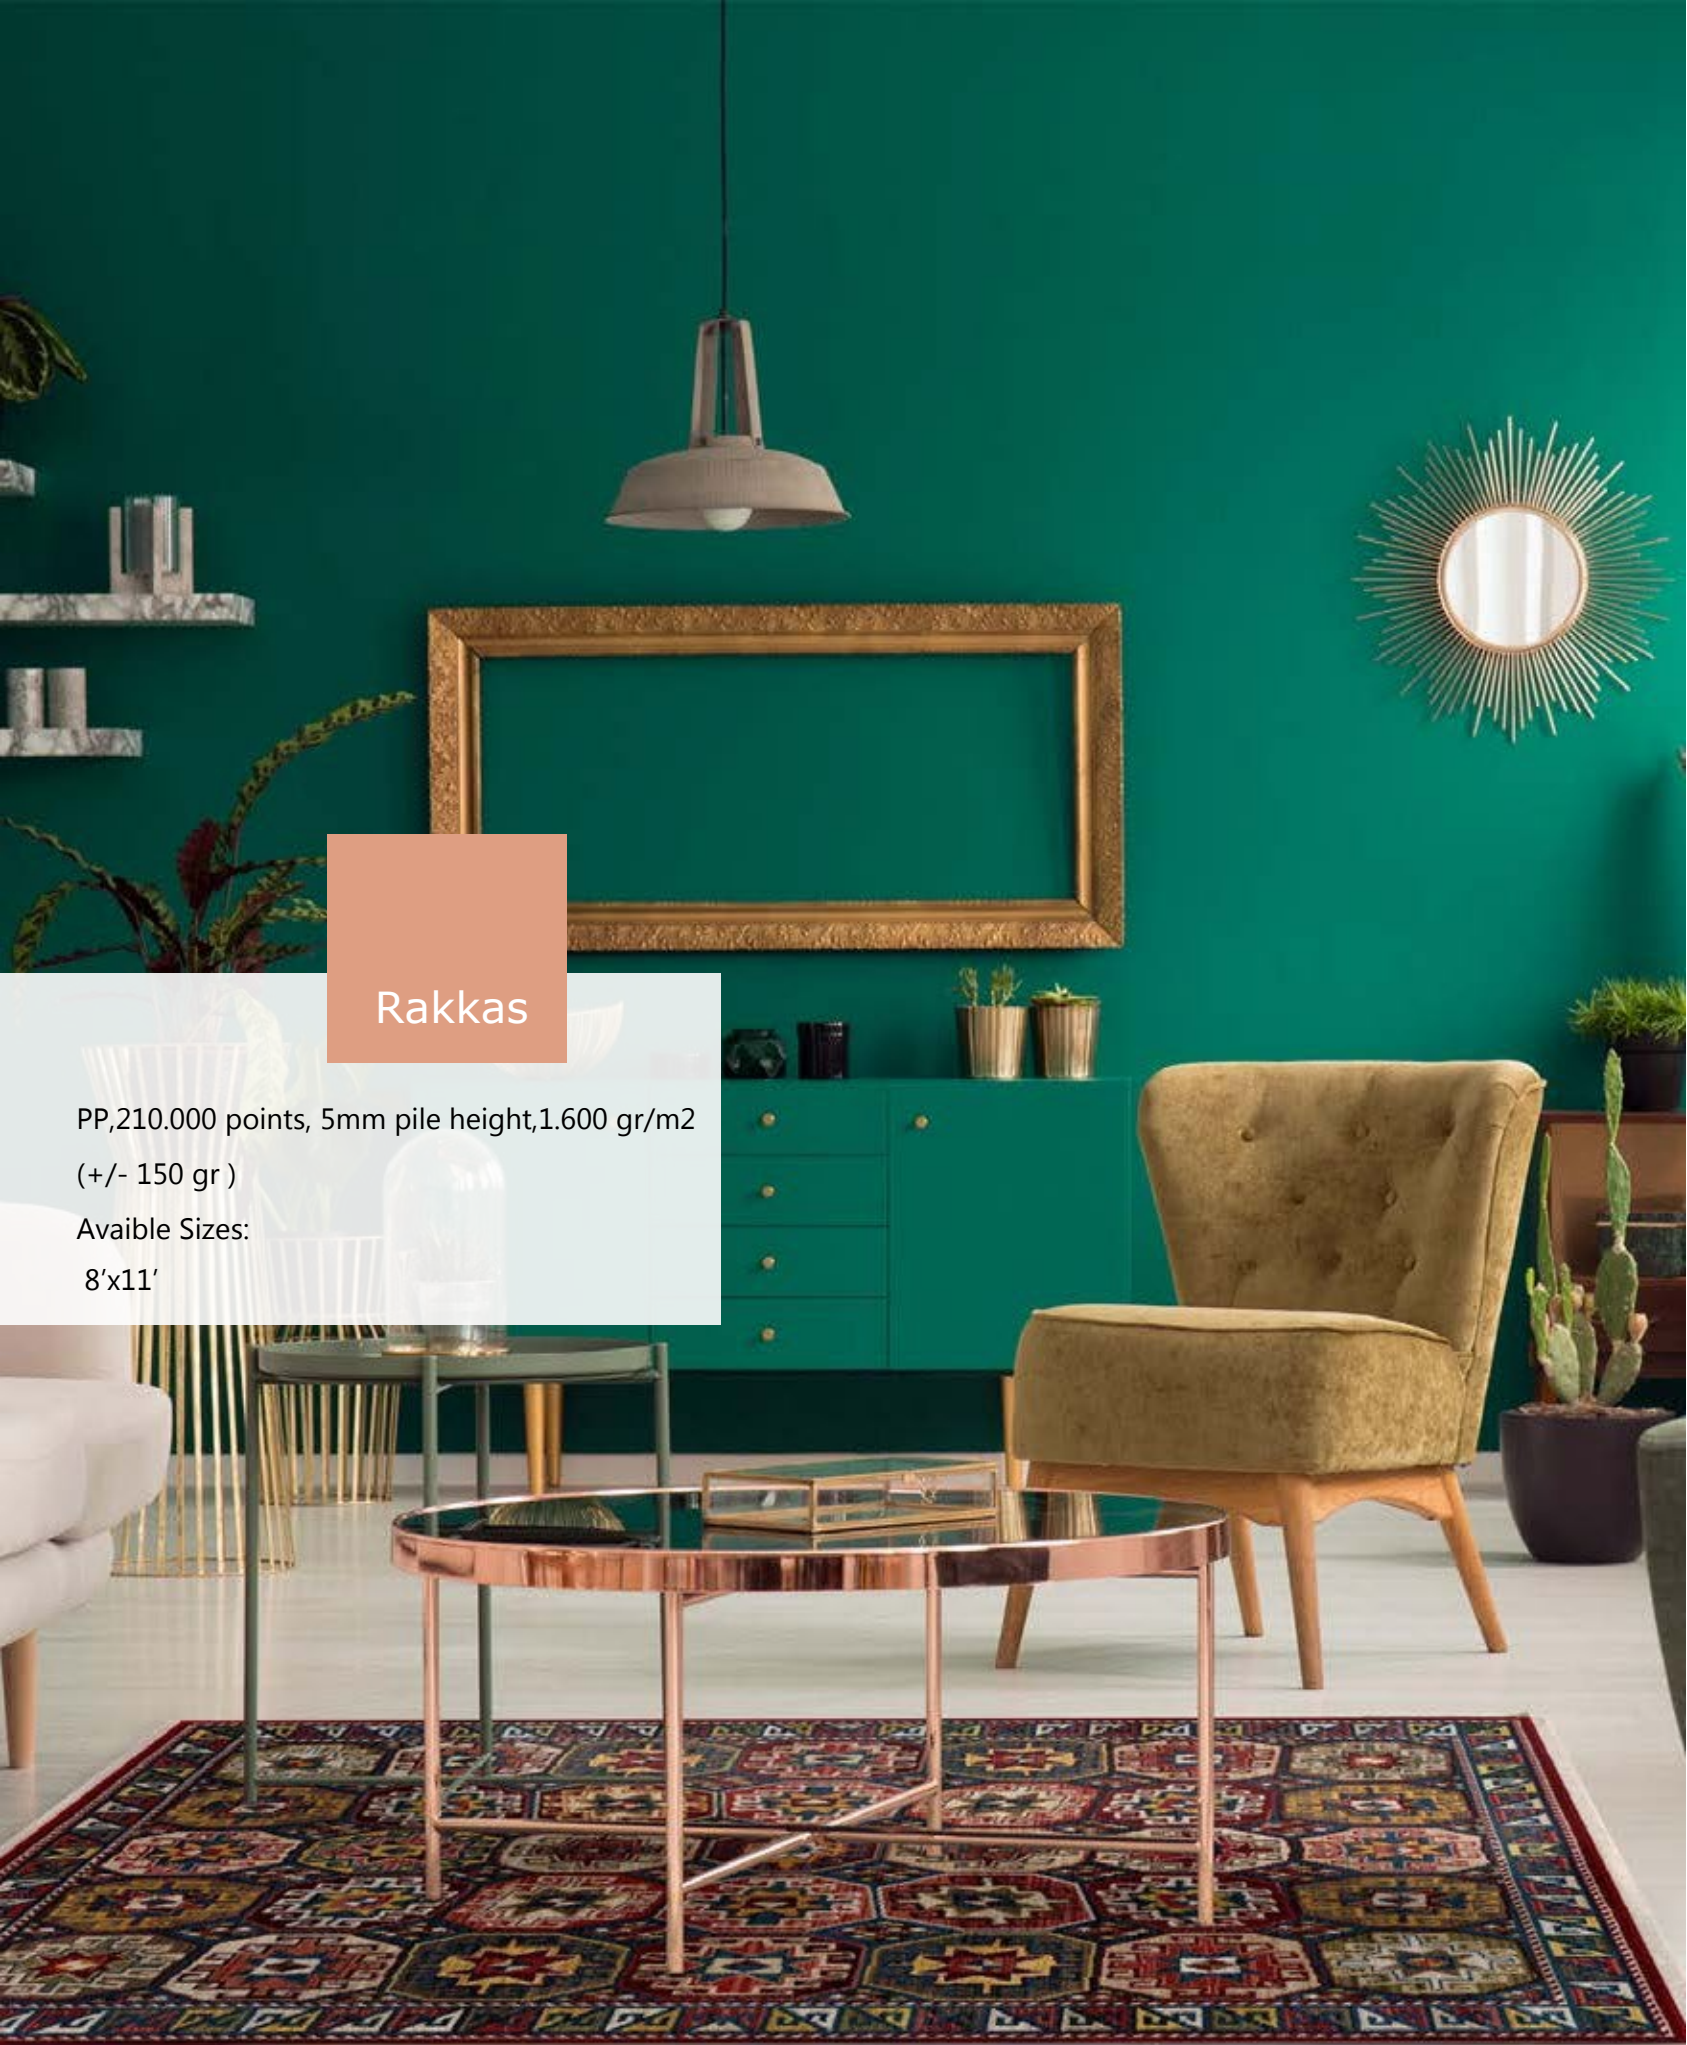

Rakkas

PP,210.000 points, 5mm pile height,1.600 gr/m2

(+/- 150 gr)

Availble Sizes:

8'x11'