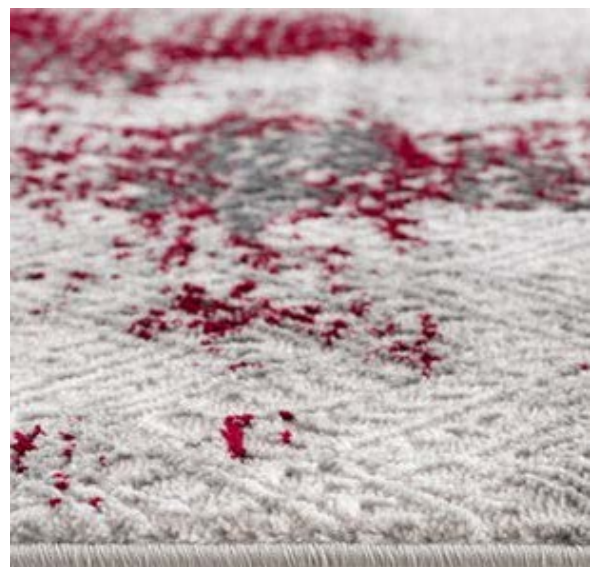

PP Flat Weave, 102.000 points, 1.200 gr/m2
(+/- 150 gr)
Available Sizes:
5'x8' / 4'x6' / 3'x5'

BOMBAY BEIGE RUG

BOMBAY GREY RUG

Tropez

PP Flat Weave, 102.000 points, 1.600 gr/m2

(+/- 150 gr)

Available Sizes:

5'x8' / 4'x6' / 3'x5'

TROPEZ LATTICE RUG

TROPEZ MOSAIC RUG

Shag

Polyester, 70.000 points, 50 mm pile height,
2.500 gr/m2 (+/- 150 gr)

Available Sizes:
8'x11' / 7'x10' / 5'x8'

ECRU SHAG RUG

GREY SHAG RUG

Gabardin

PP & Polyester, 320.000 points, 12 mm pile height,

2.000 gr/m2 (+/- 150 gr)

Available Sizes:

8'x11' / 7'x10' / 5'x8'

ISTANBUL AREA RUG

ISTANBUL BLACK RUG

ISTANBUL STRIPES RUG