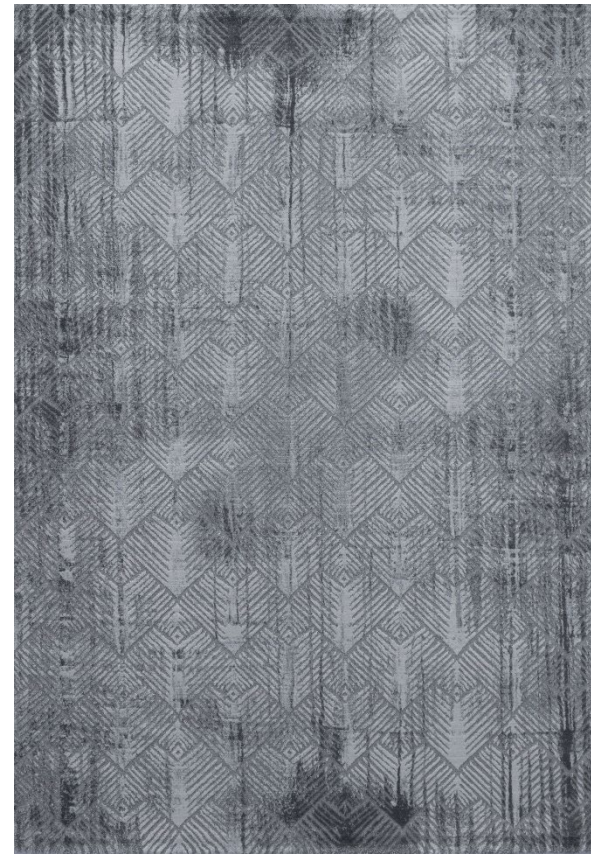

GREY MANDALA AREA RUG

CLOUDS AREA RUG

GEOMETRIC BEIGE RUG

TRIBAL IVORY RUG

GREY STRIPED RUG

Mey

Heatset PP+Polyester , 640.000 points, 12 mm pile height, 2.600 gr/m2 (+/- 150 gr)

Available Sizes:
7'x10 / 5'x8' / 4'x6'

MEY EARTHY RUG

MEY SQUARE RUG

MEY GREY RUG

MEY DISTRESSED RUG

MEY IVORY RUG

MEY STRIPES RUG

Mystic

Space dyed Polyester, cross weaving, 576.000 points,
6 mm pile height, 2.000 gr/m2 (+/- 150 gr)
Availbe Sizes:
8'x11' / 7'x10' / 5'x8'