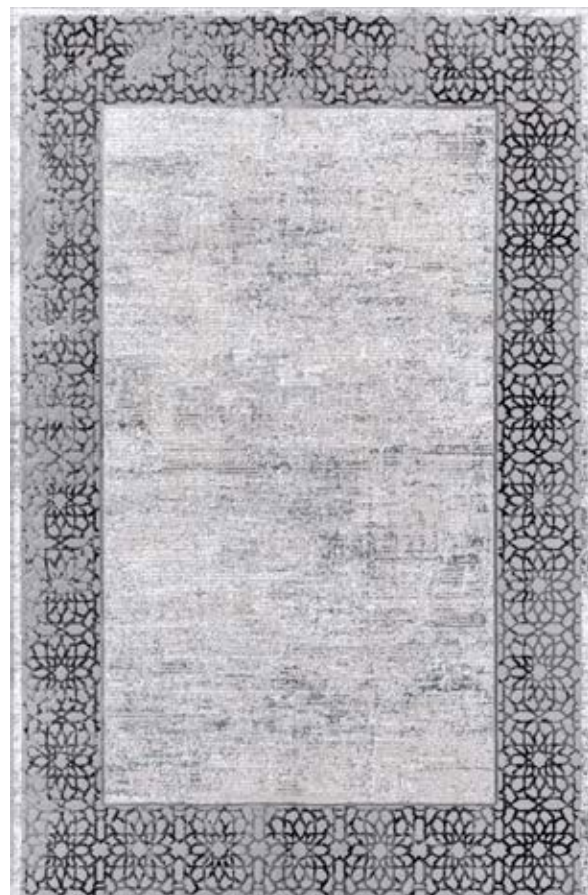

3	Portfolio
4-5	Mey
6-7	Mystic
8	Amazon
9	Shine
10	Smyrna
11	India
12	Delhi
13	Bombay
14	Tropez
15	Shag
16	Gabardin
17	Pera
18	Twist
19	Bodrum
20	Rakkas

Portfolio

PP & Polyester, 576.000 points, 10 mm pile height,
2.100 gr/m2 (+/- 150 gr)
Available Sizes:
8'x11' / 7'x10' / 5'x7' / 3'x10' / 5'x5' Round
(Only Grey Mandala)

GREY MANDALA AREA RUG

CLOUDS AREA RUG

GEOMETRIC BEIGE RUG

TRIBAL IVORY RUG

GREY STRIPED RUG

Mey

Heatset PP+Polyester , 640.000 points, 12 mm pile height, 2.600 gr/m2 (+/- 150 gr)

Available Sizes:
7'x10 / 5'x8' / 4'x6'