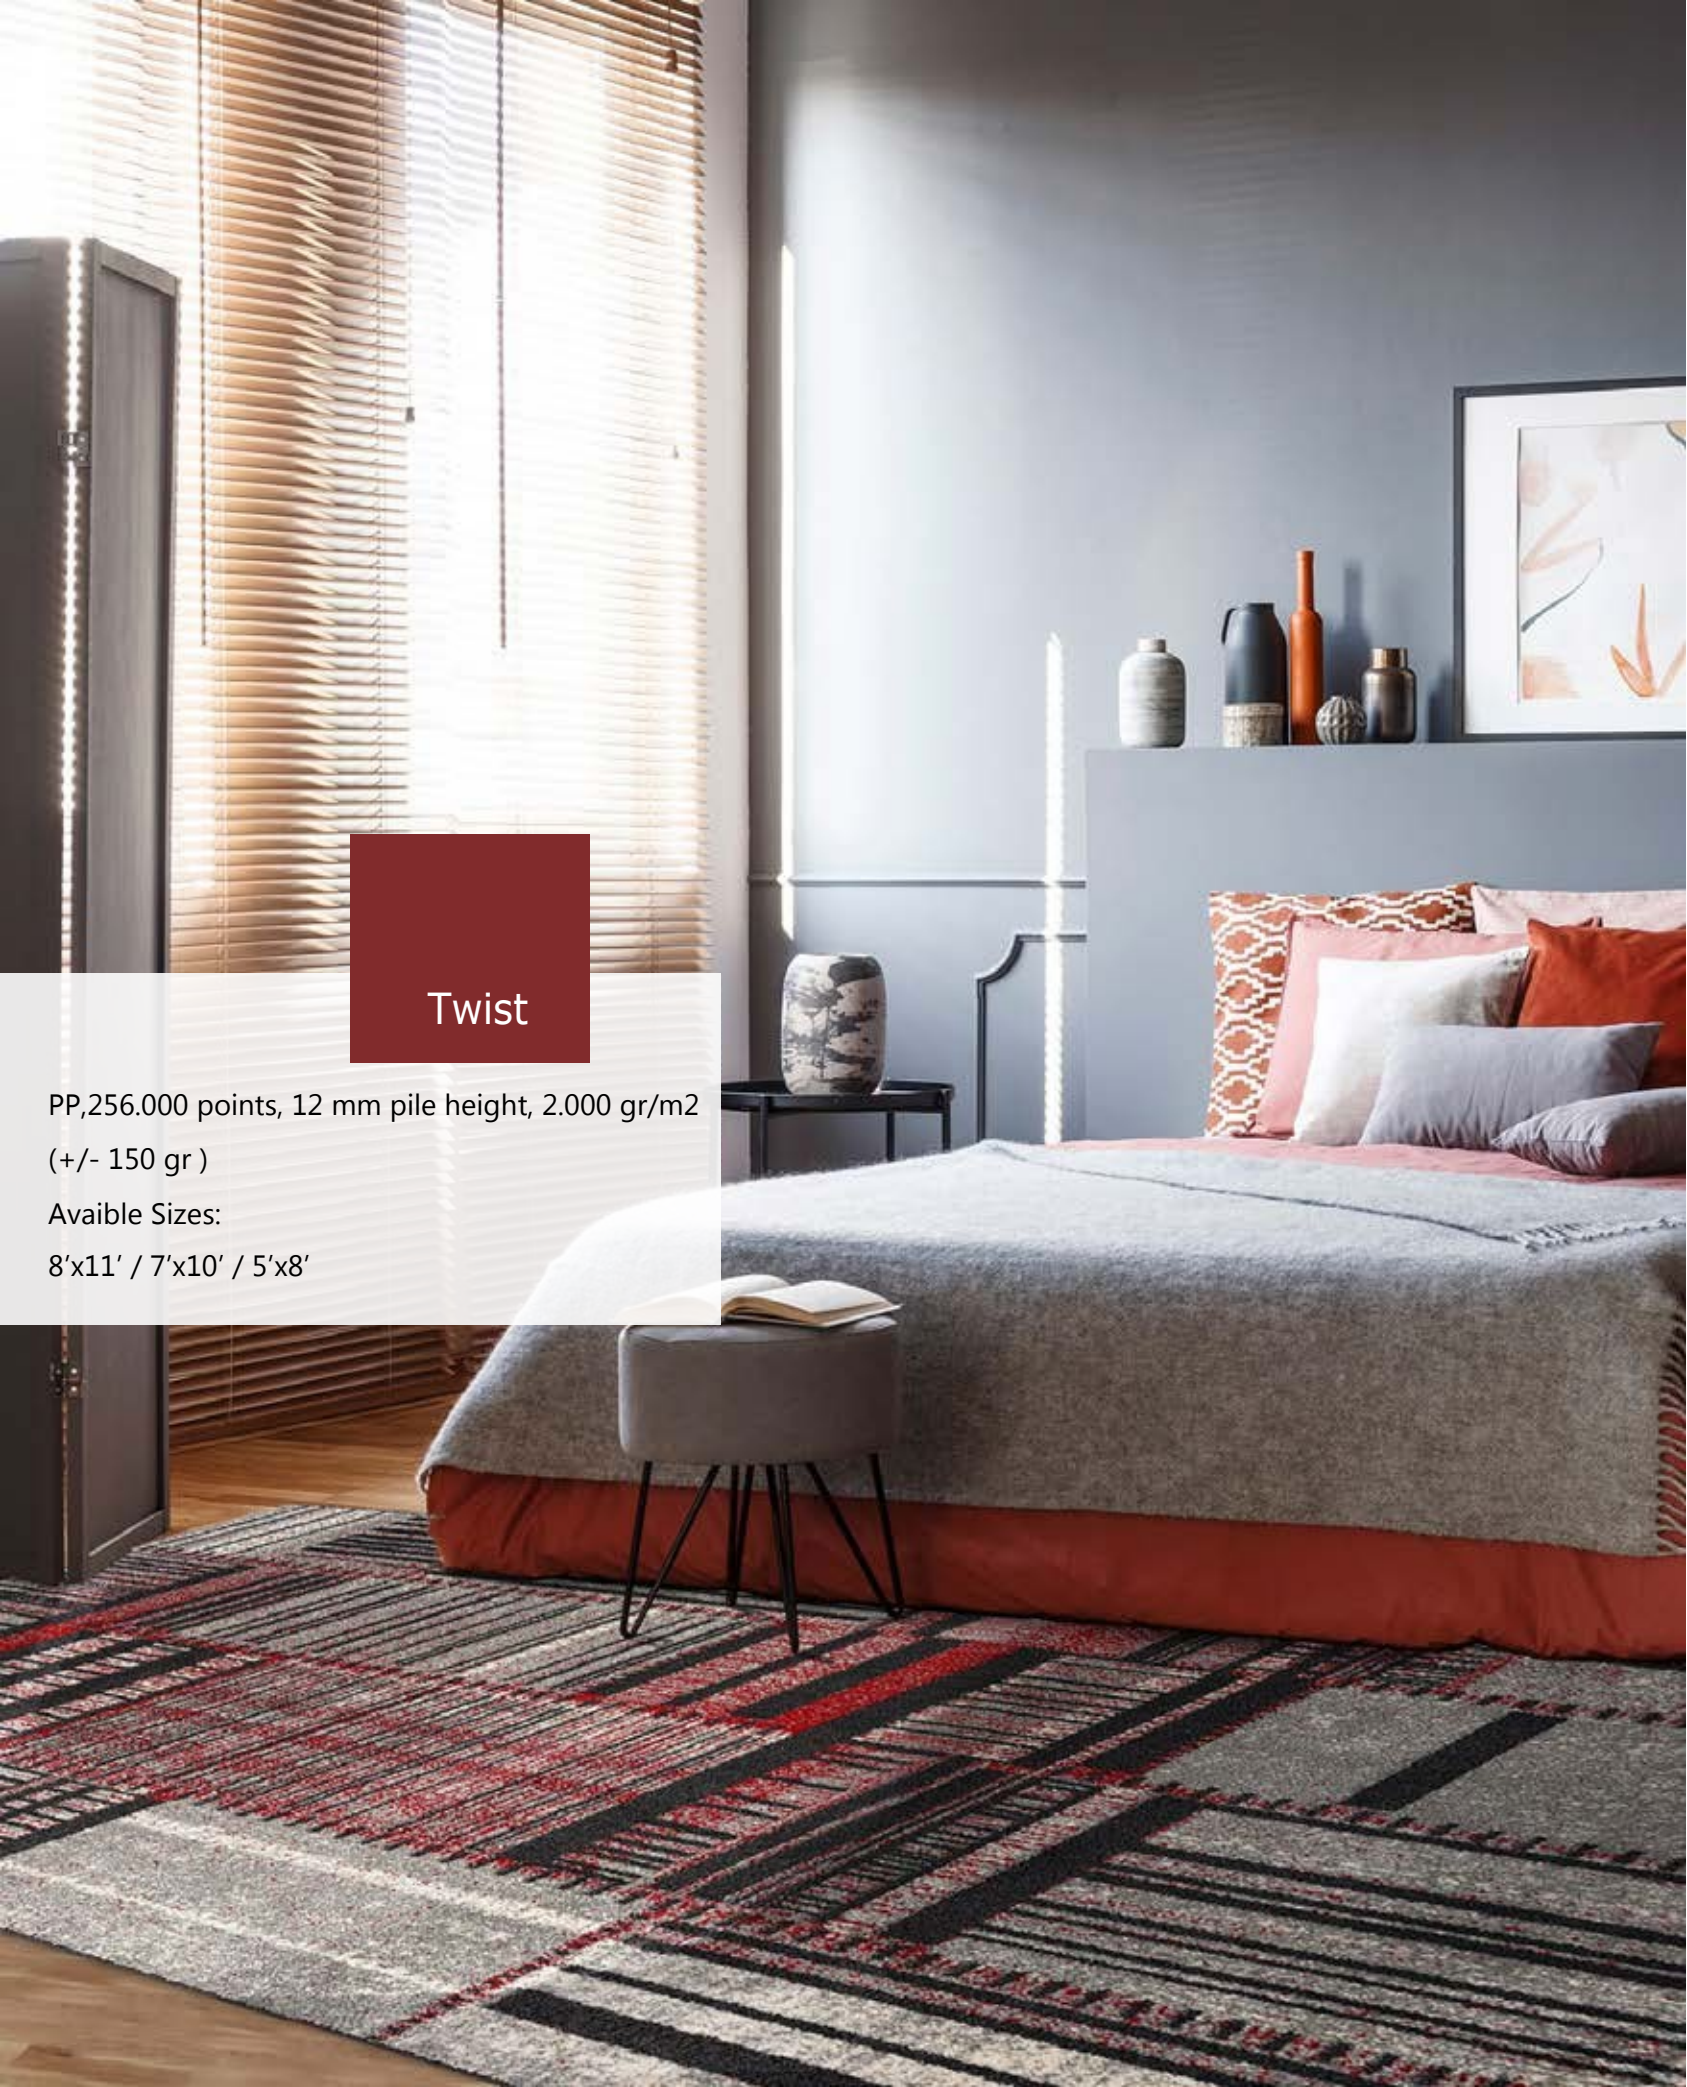

ISTANBUL SQUARE RUG

Pera

PP & Polyester, ,336.000 points, 12 mm pile height,
2.000 gr/m2 (+/- 150 gr)
Available Sizes:
8'x11' / 7'x10' / 5'x8'

PERA TRELLIS RUG

PERA VINTAGE RUG

Twist

PP,256.000 points, 12 mm pile height, 2.000 gr/m2 (+/- 150 gr)