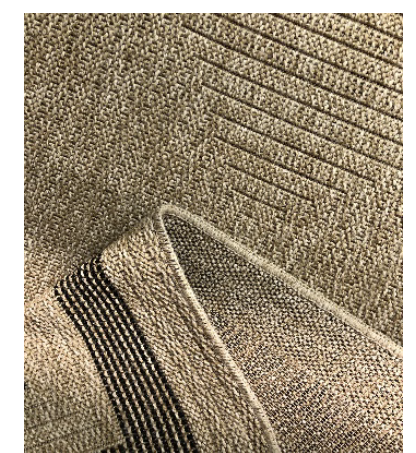

SHINE SQUARE RUG

SHINE GREY RUG

SHINE CAMEL RUG

Smyrna

Polyester, 432.000 points, 6 mm pile height,
1.700 gr/m2 (+/- 150 gr)

Available Sizes:

8'x11' / 7'x10' / 5'x7' / 3'x10'

SMYRNA BEIGE RUG

SMYRNA STRIPES RUG

SMYRNA DUNE RUG

SMYRNA MIDNIGHT RUG

SMYRNA ZIGZAG RUG

India

PP Flat Weave, 102.000 points, 1.600 gr/m2
(+/- 150 gr)
Available Sizes:
5'x8' / 4'x6' / 3'x5'

INDIA BLACK RUG

INDIA WHITE RUG