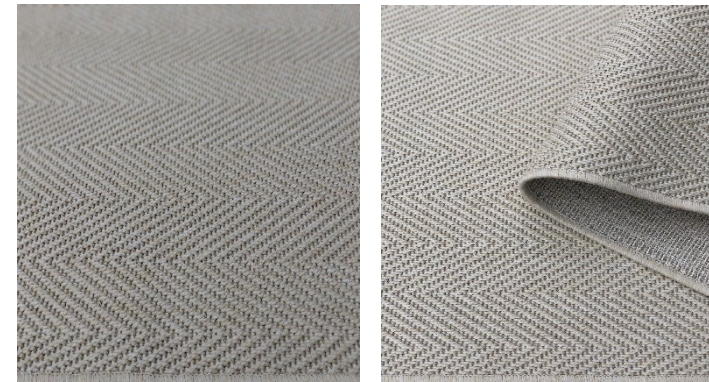

SMYRNA STRIPES RUG

SMYRNA DUNE RUG

SMYRNA MIDNIGHT RUG

SMYRNA ZIGZAG RUG

India

PP Flat Weave, 102.000 points, 1.600 gr/m2
(+/- 150 gr)
Available Sizes:
5'x8' / 4'x6' / 3'x5'

INDIA BLACK RUG

INDIA WHITE RUG

Delhi

Polyester , 67.200 points, 7 mm pile height,
1.750gr/m2 (+/- 150 gr)

Available Sizes:
5'x8'

DELHI GEOMETRIC WHITE RUG

DELHI BEIGE RUG

DELHI ECRU RUG

DELHI GREY RUG

Bombay

PP Flat Weave, 102.000 points, 1.200 gr/m2
(+/- 150 gr)
Available Sizes:
5'x8' / 4'x6' / 3'x5'

BOMBAY BEIGE RUG

BOMBAY GREY RUG

Tropez

PP Flat Weave, 102.000 points, 1.600 gr/m2

(+/- 150 gr)

Available Sizes:

5'x8' / 4'x6' / 3'x5'

TROPEZ LATTICE RUG

TROPEZ MOSAIC RUG

Shag

Polyester, 70.000 points, 50 mm pile height,
2.500 gr/m2 (+/- 150 gr)

Available Sizes:
8'x11' / 7'x10' / 5'x8'

ECRU SHAG RUG

GREY SHAG RUG