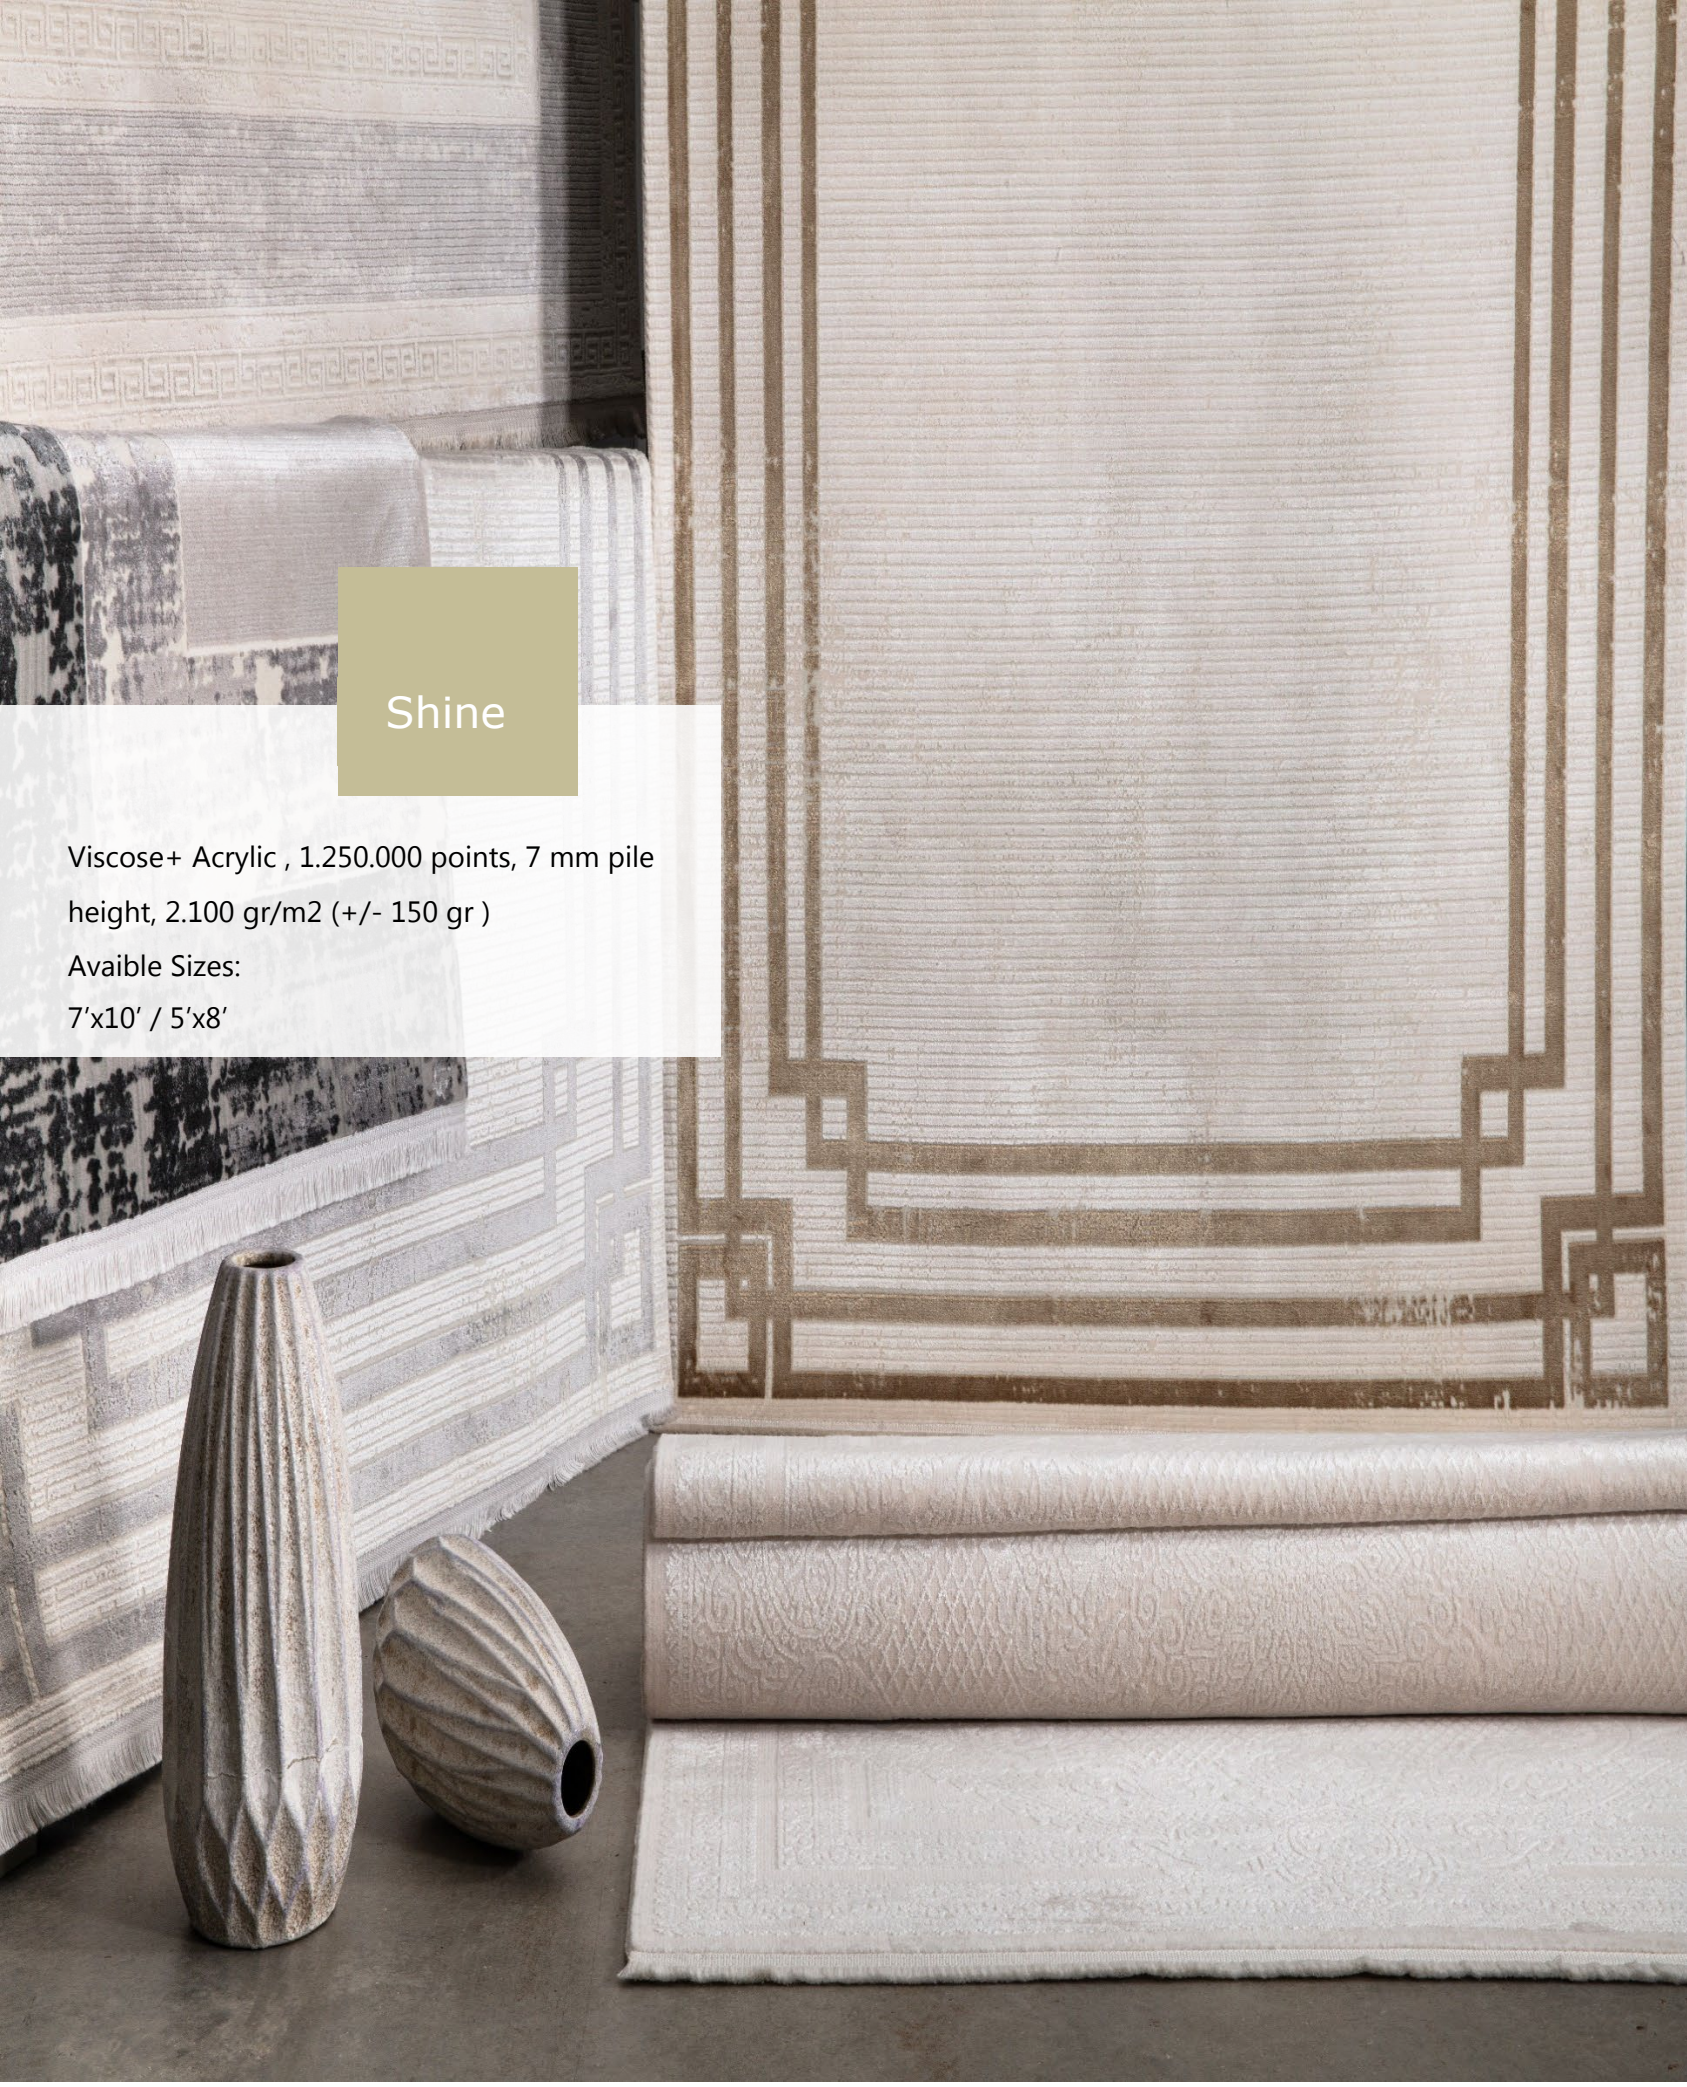

GEOMETRIC TUFTED RUG

ISTANBUL TUFTED RUG

TUFTED SQUARES RUG

TUFTED TERRACOTA RUG

Shine

Viscose+ Acrylic , 1.250.000 points, 7 mm pile height, 2.100 gr/m2 (+/- 150 gr)

Available Sizes:

7'x10' / 5'x8'