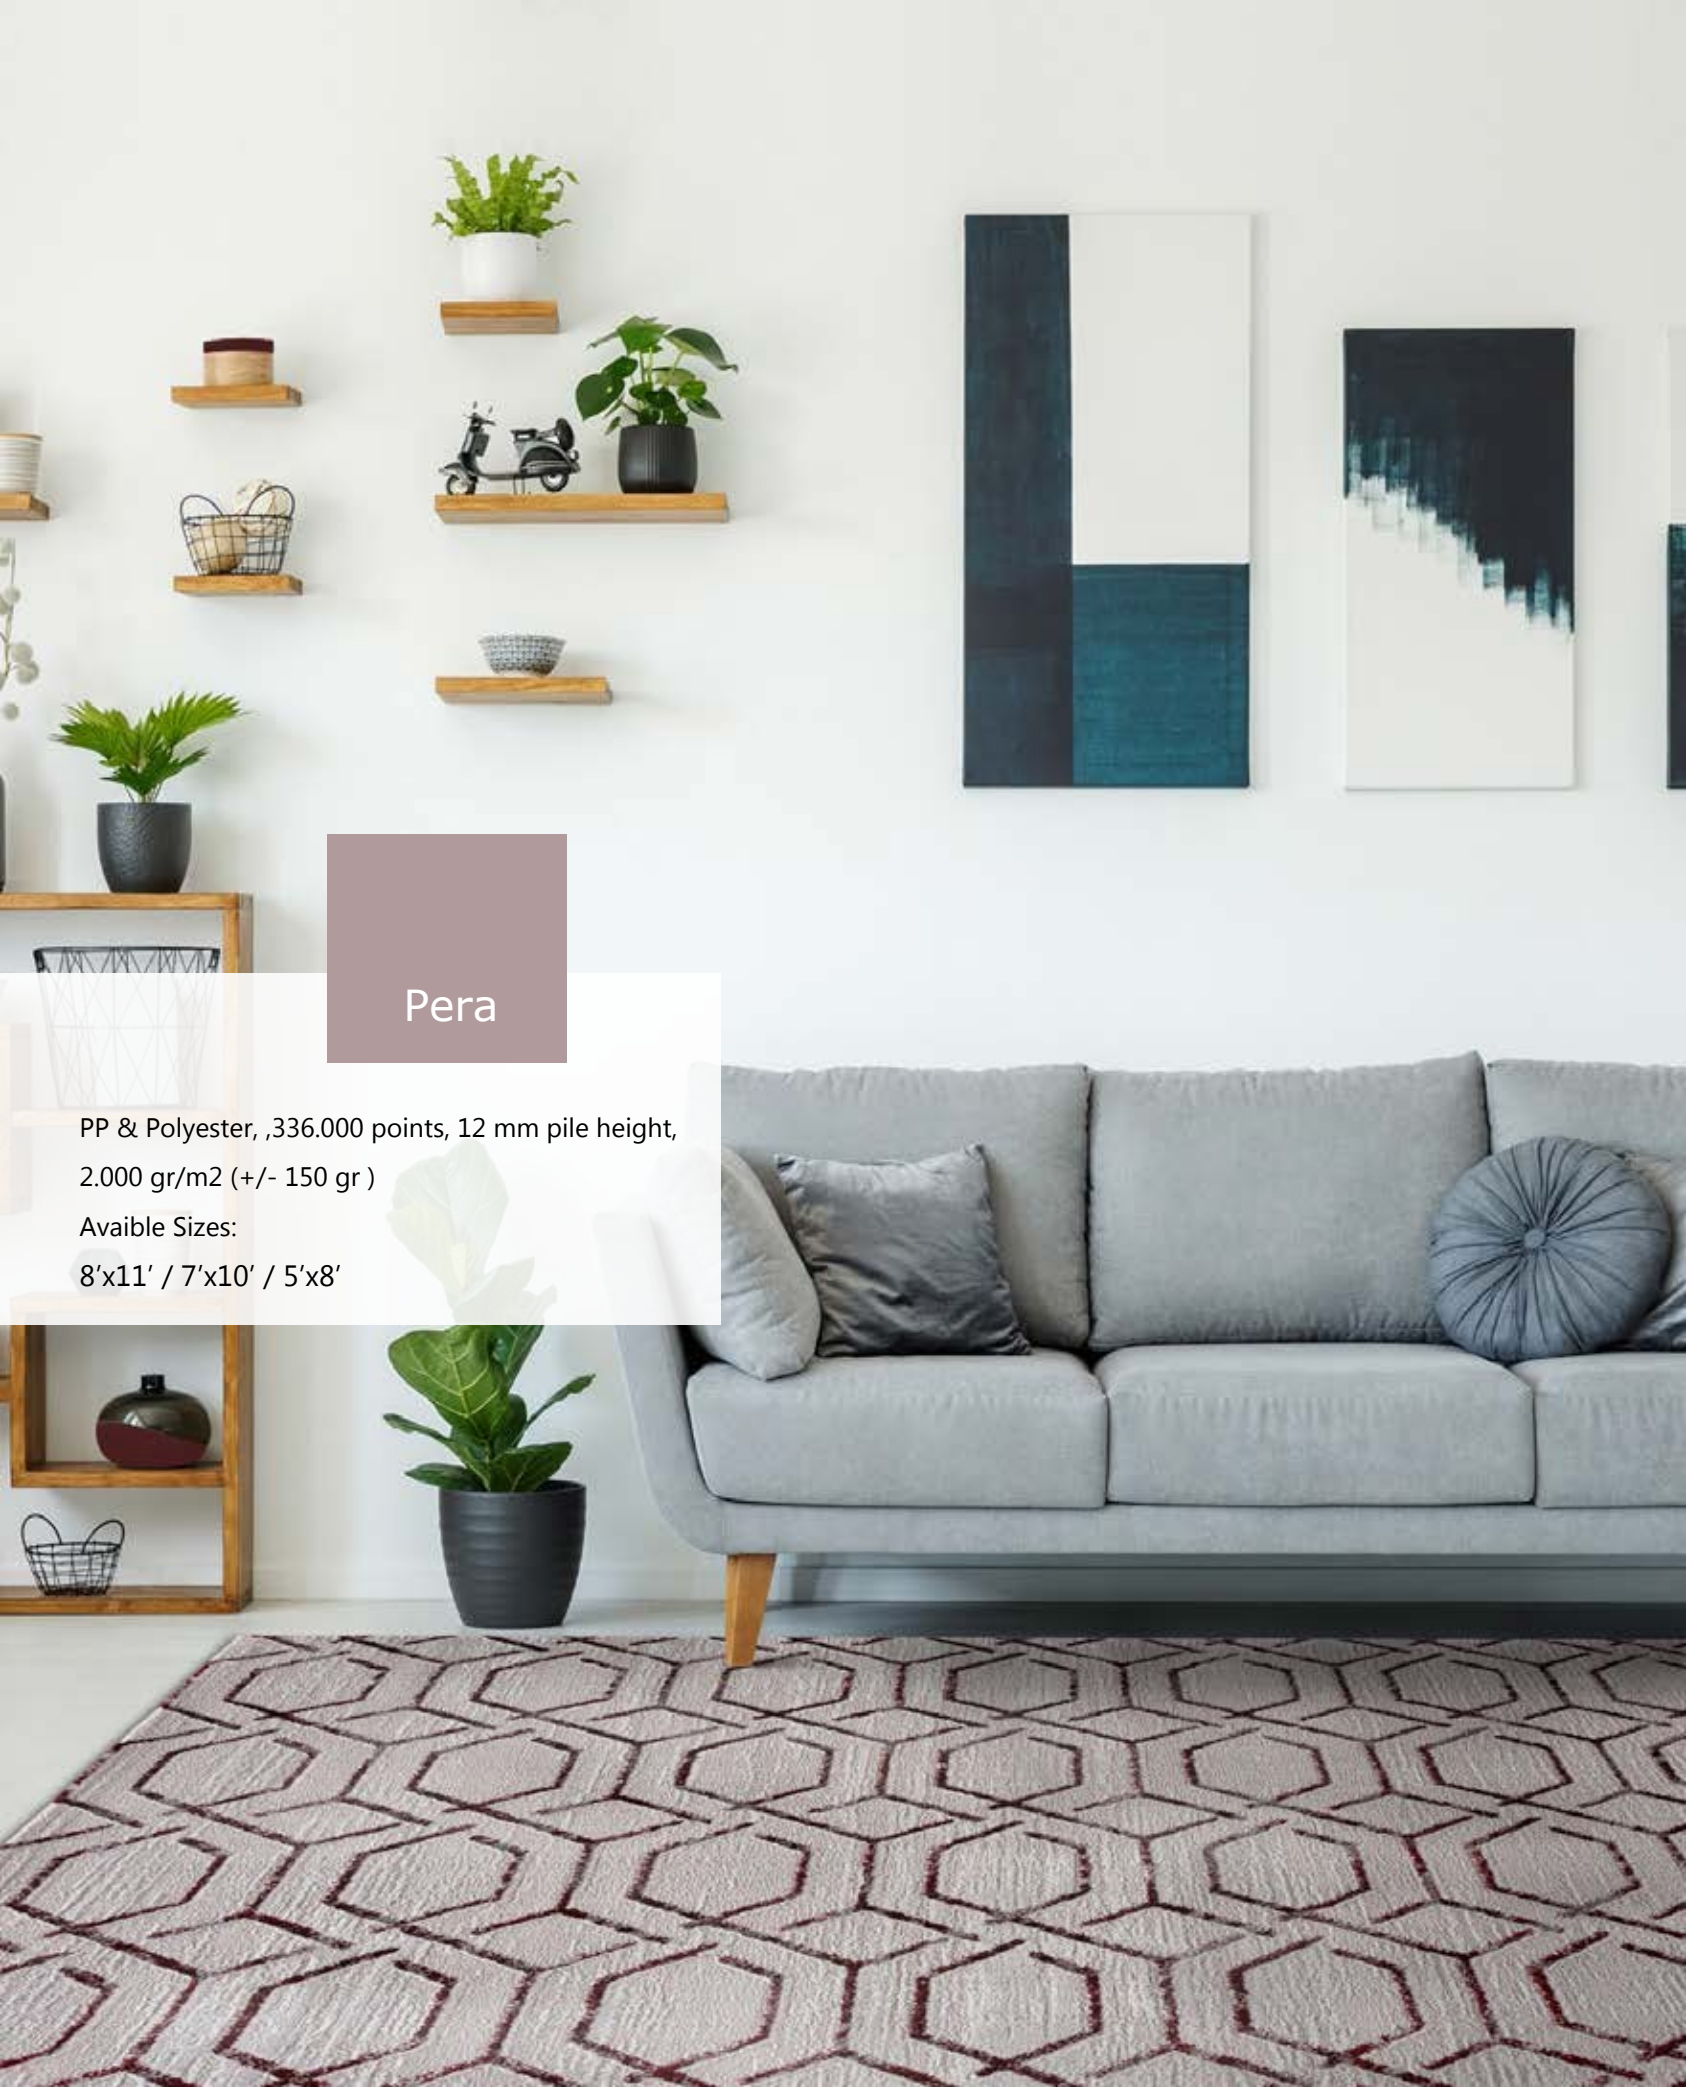

Pera

PP & Polyester, ,336.000 points, 12 mm pile height,
2.000 gr/m2 (+/- 150 gr)
Available Sizes:
8'x11' / 7'x10' / 5'x8'