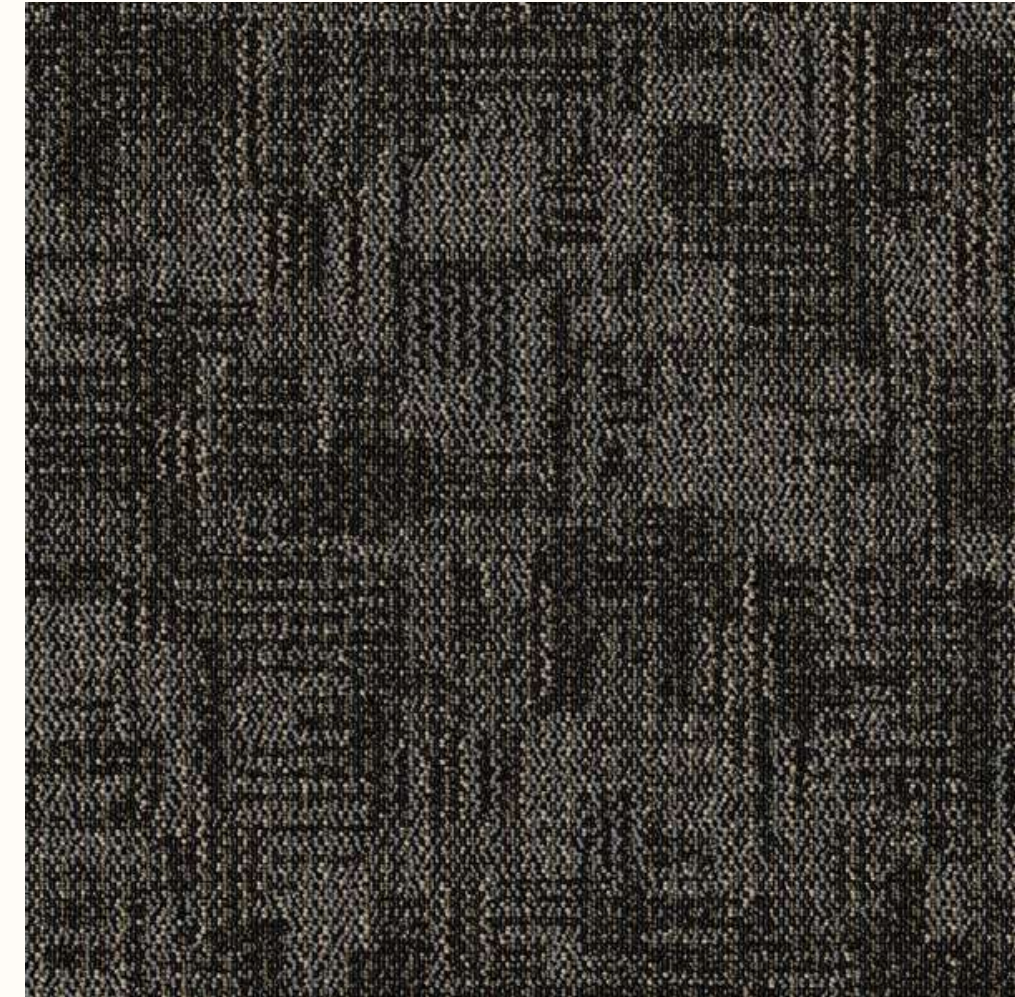

PICTORA

Production Type	Multi Level Loop
Guage	1/10 in (2.54 mm)
Pile Material	100% Solution Dyed Nylon 6
Pile Height	9/64 in (3.5 mm)
Pile Weight	20 oz/y² (678.1 g/m²)
Backing	ENDUROBAC
Warranty	Life Time
Tile Size	50x50 CM
Tiles Per Box	20 PCS