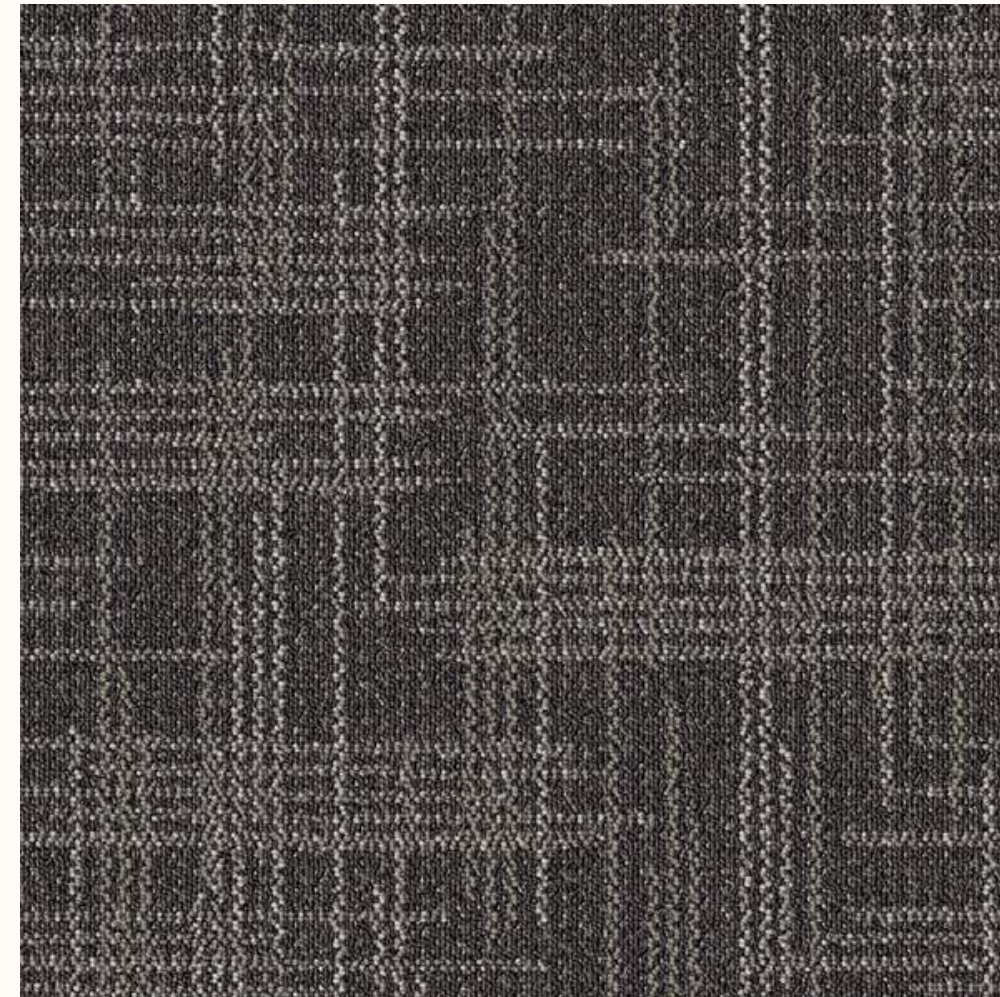

ANGULA

Production Type	Multi Level Loop
Guage	1/10 in (2.54 mm)
Pile Material	100% Solution Dyed Nylon 6
Pile Height	9/64 in (3.5 mm)
Pile Weight	20 oz/y² (678.1 g/m²)
Backing	ENDUROBAC
Warranty	Life Time
Tile Size	50x50 CM
Tiles Per Box	20 PCS