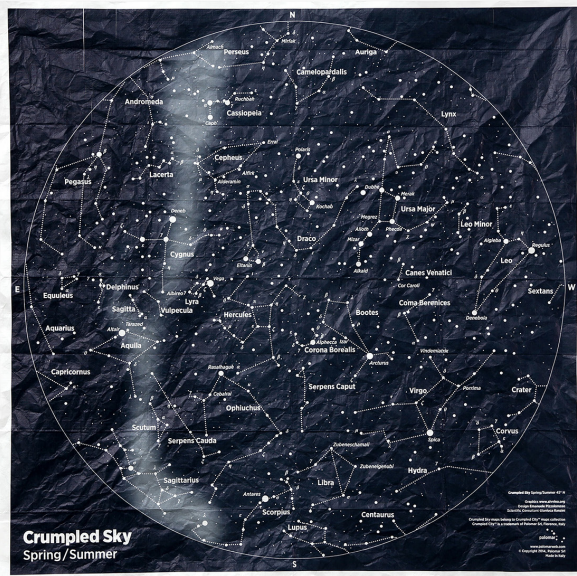

Crumpled Sky

Soft city maps for night sky dreamers

Design: Pizzolorusso

Graphics: www.alvvino.org

*The stars all around have
paled, except Arcturus,
which shines with defiant
air, a bit higher to the east.*

Italo Calvino

The starry sky above our heads is an inexhaustible source of dreams. "Crumpled Sky" is a small collection of contemporary maps dedicated to the starry skies that can be seen with naked eye

The starry sky looks different depending on where we are, and then it changes with each season. Therefore, the collection comprises a series of maps that allow everyone everywhere to have the thrill of looking at the sky in any season. The maps are soft, very lightweight yet extremely resistant, perfectly waterproof, designed to be quickly put away in the bag without folding.

Map size
87x87 cm

100% waterproof
MADE IN ITALY

In order to use
Crumpled Sky as a wall
map, it should be ironed
at a low temperature.

AVAILABLE SKIES
Autumn/Winter
Spring/Summer

Available maps: spring summer / autumn winter