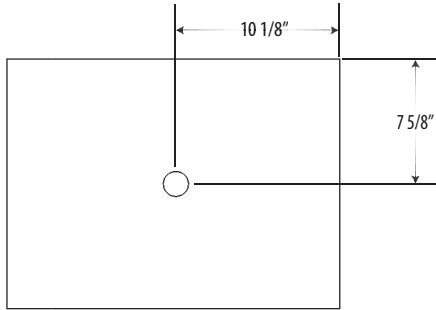

LPG-012

SPECIFICATIONS

Product material:	Natural Limestone
Width:	$20\frac{1}{4}''$
Height:	$5\frac{3}{8}''$
Depth:	$15\frac{1}{4}''$
Approx. weight:	>40 lbs

NOTES

UNIK STONE can not be held responsible for any technical errors and is allowed to make changes on specifications without notice. The dimensions are approximative. For more informations on Unik Stone's warranty, please contact your Unik Stone dealer.