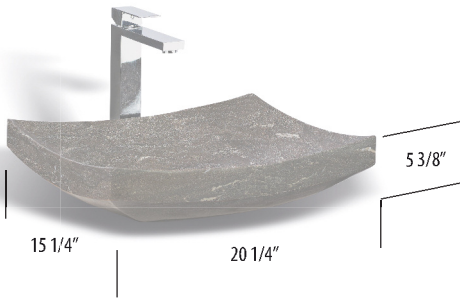

LPG-012

20" VESSEL SINK

CLASSIC COLLECTION

Modern styling featuring winged corners

Unique yet functional design

Solid natural limestone

Durable

Easy maintenance

LPG-012

SPECIFICATIONS

Product material:	Natural Limestone
Width:	$20\frac{1}{4}''$
Height:	$5\frac{3}{8}''$
Depth:	$15\frac{1}{4}''$
Approx. weight:	>40 lbs

NOTES

UNIK STONE can not be held responsible for any technical errors and is allowed to make changes on specifications without notice. The dimensions are approximative. For more informations on Unik Stone's warranty, please contact your Unik Stone dealer.