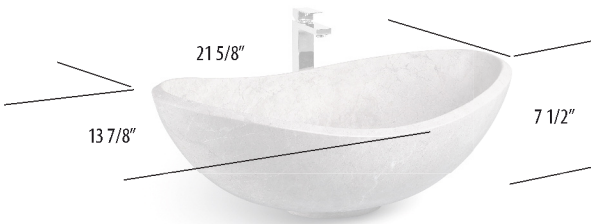

LMS-010

22" VESSEL SINK

CLASSIC COLLECTION

Elegant contemporary styling

Featuring classic look of Ice Marble

Natural materials

Durable and practical

LMS-010

SPECIFICATIONS

Product material:	Ice Marble
Width:	$21\frac{5}{8}''$
Height:	$7\frac{1}{2}''$
Depth:	$13\frac{7}{8}''$
Approx. weight:	>40 lbs

NOTES

UNIK STONE can not be held responsible for any technical errors and is allowed to make changes on specifications without notice. The dimensions are approximative. For more informations on Unik Stone's warranty, please contact your Unik Stone dealer.