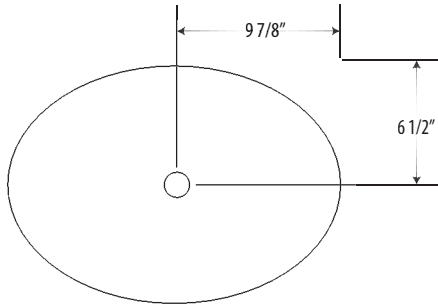

LMS-010

22" VESSEL SINK

CLASSIC COLLECTION

Elegant contemporary styling

Featuring classic look of Ice Marble

Natural materials

Durable and practical

LMS-010

SPECIFICATIONS

Product material:	Ice Marble
Width:	$21\frac{5}{8}''$
Height:	$7\frac{1}{2}''$
Depth:	$13\frac{7}{8}''$
Approx. weight:	>40 lbs

NOTES

UNIK STONE can not be held responsible for any technical errors and is allowed to make changes on specifications without notice. The dimensions are approximative. For more informations on Unik Stone's warranty, please contact your Unik Stone dealer.