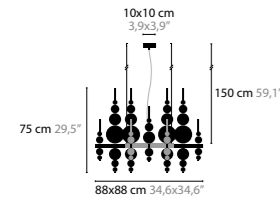

TEARS FROM MOON

TEARS FROM MOON IS A REGISTERED DESIGN BY COEN MUNSTERS 2013

13090 > 13093 H20+9