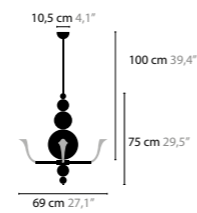

13260 > 13263 T1

13030 > 13033 H4

13050 > 13053 H5

TEARS FROM MOON H20+9

BASE: 20 X G4 / 12V / MAX. 10W - DOWNLIGHT: 9 X LED 3.2W / 2700K WITH SEPARATE ON-OFF SWITCH

13090	WHITE HANDMADE GLASS BALLS	COLORS	00 01 02 05 10 12 13
13091	BLACK HANDMADE GLASS BALLS	COLORS	00 01 02 05 10 12 13
13092	SILVER HANDMADE GLASS BALLS	COLORS	00 01 02 05 10 12 13
13093	GOLD HANDMADE GLASS BALLS	COLORS	00 01 02 05 10 12 13