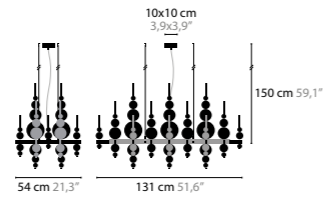

13130 > 13133 H22+3