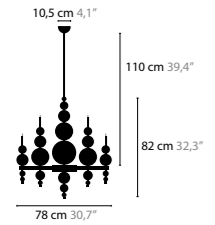

TEARS FROM MOON

TEARS FROM MOON IS A REGISTRATED DESIGN BY COEN MUNSTERS 2013

13070 > 13073 H12
13074 > 13077 H12+12