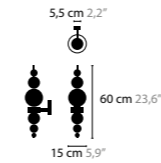

TEARS FROM MOON

TEARS FROM MOON IS A REGISTERED DESIGN BY COEN MUNSTERS 2013

13090 > 13093 H20+9

13130 > 13133 H22+3

13150 > 13153 H34+4

13200 > 13203 W1

13220 > 13223 W3

13240 > 13243 W3