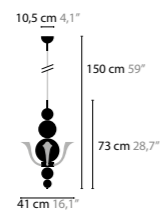

13260 > 13263 T1

13030 > 13033 H4

13050 > 13053 H5

TEARS FROM MOON H20+9

BASE: 20 X G4 / 12V / MAX. 10W - DOWNLIGHT: 9 X LED 3.2W / 2700K WITH SEPARATE ON-OFF SWITCH

13090	WHITE HANDMADE GLASS BALLS	COLORS	00 01 02 05 10 12 13
13091	BLACK HANDMADE GLASS BALLS	COLORS	00 01 02 05 10 12 13
13092	SILVER HANDMADE GLASS BALLS	COLORS	00 01 02 05 10 12 13
13093	GOLD HANDMADE GLASS BALLS	COLORS	00 01 02 05 10 12 13