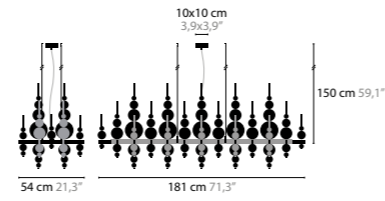

13150 > 13153 H34+4