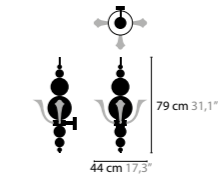

13260 > 13263 T1

13030 > 13033 H4

13050 > 13053 H5

TEARS FROM MOON H20+9

BASE: 20 X G4 / 12V / MAX. 10W - DOWNLIGHT: 9 X LED 3.2W / 2700K WITH SEPARATE ON-OFF SWITCH

13090	WHITE HANDMADE GLASS BALLS	COLORS	00 01 02 05 10 12 13
13091	BLACK HANDMADE GLASS BALLS	COLORS	00 01 02 05 10 12 13
13092	SILVER HANDMADE GLASS BALLS	COLORS	00 01 02 05 10 12 13
13093	GOLD HANDMADE GLASS BALLS	COLORS	00 01 02 05 10 12 13