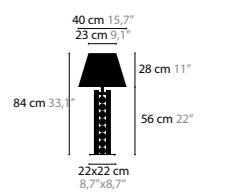

13260 > 13263 T1

13030 > 13033 H4

13050 > 13053 H5

TEARS FROM MOON H20+9

BASE: 20 X G4 / 12V / MAX. 10W - DOWNLIGHT: 9 X LED 3.2W / 2700K WITH SEPARATE ON-OFF SWITCH

13090	WHITE HANDMADE GLASS BALLS	COLORS	00 01 02 05 10 12 13
13091	BLACK HANDMADE GLASS BALLS	COLORS	00 01 02 05 10 12 13
13092	SILVER HANDMADE GLASS BALLS	COLORS	00 01 02 05 10 12 13
13093	GOLD HANDMADE GLASS BALLS	COLORS	00 01 02 05 10 12 13