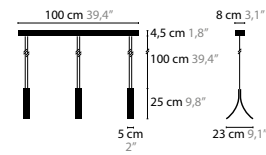

STREAM

STREAM IS A REGISTRATED DESIGN BY COEN MUNSTERS 2017

13720 H3

STREAM H1 LED 7W / 24V / 2700K / 560 LUMEN
13710 COLORS 02 16 32 33

STREAM H1 XL LED 7W / 24V / 2700K / 1040 LUMEN
13712 COLORS 02 16 32 33

STREAM H3 LED 3 X 7W / 24V / 2700K / 560 LUMEN
13720 COLORS 02 16 32 33

STREAM H3 XL LED 3 X 7W / 24V / 2700K / 1040 LUMEN
13722 COLORS 02 16 32 33

STREAM H5 LED 5 X 7W / 24V / 2700K / 560 LUMEN
13730 COLORS 02 16 32 33

STREAM H5 XL LED 5 X 7W / 24V / 2700K / 1040 LUMEN
13732 COLORS 02 16 32 33

STREAM H7 LED 7 X 7W / 24V / 2700K / 560 LUMEN
13740 COLORS 02 16 32 33

STREAM H7 XL LED 7 X 7W / 24V / 2700K / 1040 LUMEN
13742 COLORS 02 16 32 33

STREAM W1 LED 7W / 24V / 2700K / 560 LUMEN
13770 COLORS 02 16 32 33

STREAM W1 XL LED 7W / 24V / 2700K / 1040 LUMEN
13772 COLORS 02 16 32 33

STREAM W2 LED 7W / 24V / 2700K / 560 LUMEN
13780 COLORS 02 16 32 33

STREAM W2 XL LED 7W / 24V / 2700K / 1040 LUMEN
13782 COLORS 02 16 32 33

STREAM F2 XL LED 7W / 24V / 2700K / 1040 LUMEN
13790 COLORS 02 16 32 33

1. **COLORS**
2. 02 CHROME
     CHROME
   - 16 MATT NICKEL
     NICKEL MATT
   - 32 BLACK STRUCTURE
     SCHWARZ STRUKTUR
   - 33 WHITE STRUCTURE
     WEISS STRUKTUR

GENERAL INFORMATION: - ALL MODELS DIMMABLE, ART. 13770 AND 13772 DIMMABLE BY USING MORE AS ONE PIECE