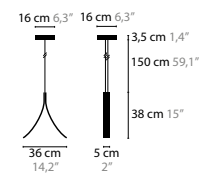

STREAM

STREAM IS A REGISTRATED DESIGN BY COEN MUNSTERS 2017

13712 H1 XL

STREAM H1 LED 7W / 24V / 2700K / 560 LUMEN
13710 COLORS 02 16 32 33

STREAM H1 XL LED 7W / 24V / 2700K / 1040 LUMEN
13712 COLORS 02 16 32 33

STREAM H3 LED 3 X 7W / 24V / 2700K / 560 LUMEN
13720 COLORS 02 16 32 33

STREAM H3 XL LED 3 X 7W / 24V / 2700K / 1040 LUMEN
13722 COLORS 02 16 32 33

STREAM H5 LED 5 X 7W / 24V / 2700K / 560 LUMEN
13730 COLORS 02 16 32 33

STREAM H5 XL LED 5 X 7W / 24V / 2700K / 1040 LUMEN
13732 COLORS 02 16 32 33

STREAM H7 LED 7 X 7W / 24V / 2700K / 560 LUMEN
13740 COLORS 02 16 32 33

STREAM H7 XL LED 7 X 7W / 24V / 2700K / 1040 LUMEN
13742 COLORS 02 16 32 33

STREAM W1 LED 7W / 24V / 2700K / 560 LUMEN
13770 COLORS 02 16 32 33

STREAM W1 XL LED 7W / 24V / 2700K / 1040 LUMEN
13772 COLORS 02 16 32 33

STREAM W2 LED 7W / 24V / 2700K / 560 LUMEN
13780 COLORS 02 16 32 33

STREAM W2 XL LED 7W / 24V / 2700K / 1040 LUMEN
13782 COLORS 02 16 32 33

STREAM F2 XL LED 7W / 24V / 2700K / 1040 LUMEN
13790 COLORS 02 16 32 33

1. **COLORS**
2. 02 CHROME
     CHROME
   - 16 MATT NICKEL
     NICKEL MATT
   - 32 BLACK STRUCTURE
     SCHWARZ STRUKTUR
   - 33 WHITE STRUCTURE
     WEISS STRUKTUR

GENERAL INFORMATION: - ALL MODELS DIMMABLE, ART. 13770 AND 13772 DIMMABLE BY USING MORE AS ONE PIECE