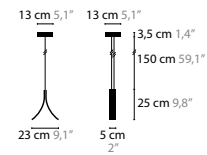

STREAM

STREAM IS A REGISTRATED DESIGN BY COEN MUNSTERS 2017

13710 H1