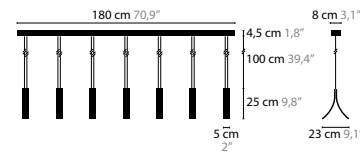

STREAM

STREAM IS A REGISTRATED DESIGN BY COEN MUNSTERS 2017

13740 H7

STREAM H1 LED 7W / 24V / 2700K / 560 LUMEN
13710 COLORS 02 16 32 33

STREAM H1 XL LED 7W / 24V / 2700K / 1040 LUMEN
13712 COLORS 02 16 32 33

STREAM H3 LED 3 X 7W / 24V / 2700K / 560 LUMEN
13720 COLORS 02 16 32 33

STREAM H3 XL LED 3 X 7W / 24V / 2700K / 1040 LUMEN
13722 COLORS 02 16 32 33

STREAM H5 LED 5 X 7W / 24V / 2700K / 560 LUMEN
13730 COLORS 02 16 32 33

STREAM H5 XL LED 5 X 7W / 24V / 2700K / 1040 LUMEN
13732 COLORS 02 16 32 33

STREAM H7 LED 7 X 7W / 24V / 2700K / 560 LUMEN
13740 COLORS 02 16 32 33

STREAM H7 XL LED 7 X 7W / 24V / 2700K / 1040 LUMEN
13742 COLORS 02 16 32 33

STREAM W1 LED 7W / 24V / 2700K / 560 LUMEN
13770 COLORS 02 16 32 33

STREAM W1 XL LED 7W / 24V / 2700K / 1040 LUMEN
13772 COLORS 02 16 32 33

STREAM W2 LED 7W / 24V / 2700K / 560 LUMEN
13780 COLORS 02 16 32 33

STREAM W2 XL LED 7W / 24V / 2700K / 1040 LUMEN
13782 COLORS 02 16 32 33

STREAM F2 XL LED 7W / 24V / 2700K / 1040 LUMEN
13790 COLORS 02 16 32 33

1. **COLORS**
2. 02 CHROME
     CHROME
   - 16 MATT NICKEL
     NICKEL MATT
   - 32 BLACK STRUCTURE
     SCHWARZ STRUKTUR
   - 33 WHITE STRUCTURE
     WEISS STRUKTUR

GENERAL INFORMATION: - ALL MODELS DIMMABLE, ART. 13770 AND 13772 DIMMABLE BY USING MORE AS ONE PIECE