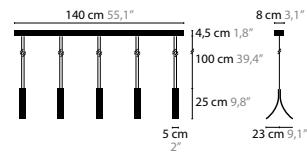

STREAM

STREAM IS A REGISTRATED DESIGN BY COEN MUNSTERS 2017

13730 H5

STREAM H1 LED 7W / 24V / 2700K / 560 LUMEN
13710 COLORS 02 16 32 33

STREAM H1 XL LED 7W / 24V / 2700K / 1040 LUMEN
13712 COLORS 02 16 32 33

STREAM H3 LED 3 X 7W / 24V / 2700K / 560 LUMEN
13720 COLORS 02 16 32 33

STREAM H3 XL LED 3 X 7W / 24V / 2700K / 1040 LUMEN
13722 COLORS 02 16 32 33

STREAM H5 LED 5 X 7W / 24V / 2700K / 560 LUMEN
13730 COLORS 02 16 32 33

STREAM H5 XL LED 5 X 7W / 24V / 2700K / 1040 LUMEN
13732 COLORS 02 16 32 33

STREAM H7 LED 7 X 7W / 24V / 2700K / 560 LUMEN
13740 COLORS 02 16 32 33

STREAM H7 XL LED 7 X 7W / 24V / 2700K / 1040 LUMEN
13742 COLORS 02 16 32 33

STREAM W1 LED 7W / 24V / 2700K / 560 LUMEN
13770 COLORS 02 16 32 33

STREAM W1 XL LED 7W / 24V / 2700K / 1040 LUMEN
13772 COLORS 02 16 32 33

STREAM W2 LED 7W / 24V / 2700K / 560 LUMEN
13780 COLORS 02 16 32 33

STREAM W2 XL LED 7W / 24V / 2700K / 1040 LUMEN
13782 COLORS 02 16 32 33

STREAM F2 XL LED 7W / 24V / 2700K / 1040 LUMEN
13790 COLORS 02 16 32 33

1. **COLORS**
2. 02 CHROME
     CHROME
   - 16 MATT NICKEL
     NICKEL MATT
   - 32 BLACK STRUCTURE
     SCHWARZ STRUKTUR
   - 33 WHITE STRUCTURE
     WEISS STRUKTUR

GENERAL INFORMATION: - ALL MODELS DIMMABLE, ART. 13770 AND 13772 DIMMABLE BY USING MORE AS ONE PIECE