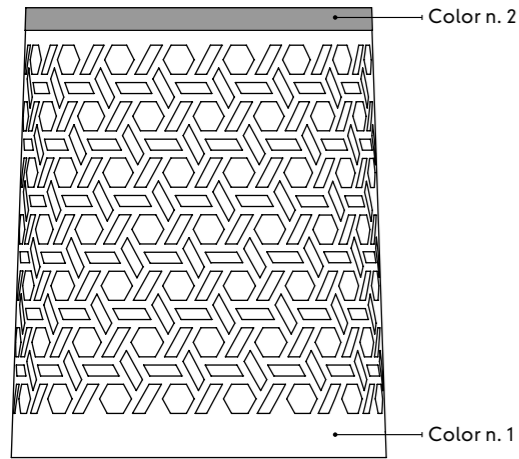

Available only in
Tecnocuoio® by Rudi:

VIENNA BASKETS

The traditional Vienna weaving style becomes a graphic sign through the raw-cut Tecnocuoio®. A classical language is thus reinterpreted with an ironic and contemporary spin. Available in 16 sizes, these baskets can be equipped with a lid and/or a fine linen bag. Finest regenerated reinforced leather structure with water-resistant and UV-resistant finish. Ideal for laundry, towels, magazines or everyday objects. Fit for both indoor and outdoor use. Non-slip waterproof rubber base underneath.

It is possible to choose any color combination from our chart for the baskets' bicolor version.

Please follow the color scheme below when placing the order.

**VIENNA 1
ROUND**

monochr.
TCR5441
monochr. + lid
TCR5441LID

bicolor
TCR5441BIC
bicolor + lid
TCR5441BICLID

Ø cm 16.5 | h cm 13

Also available with the
addition of a fine linen
bag.

**VIENNA 2
ROUND**

monochr.
TCR5442
monochr. + lid
TCR5442LID

bicolor
TCR5442BIC
bicolor + lid
TCR5442BICLID

monochr.
TCR5449
monochr. + lid
TCR5449LID

bicolor
TCR5449BIC
bicolor + lid
TCR5449BICLID

Ø cm 38 | h cm 30

**VIENNA 10
ROUND**

monochr.
TCR5450
monochr. + lid
TCR5450LID

bicolor
TCR5450BIC
bicolor + lid
TCR5450BICLID