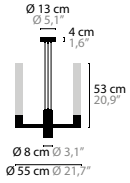

INFINITY

DESIGN BY COEN MUNSTERS

14554 H6+1

INFINITY H6+1

BASE: 7 X GU10 / 220V / MAX. 50W

14553 35CM

COLORS 00 01 02 05 10 12 13 14 16

14554 53CM

COLORS 00 01 02 05 10 12 13 14 16

INFINITY H9+1

BASE: 10 X GU10 / 220V / MAX. 50W

14555 35CM

COLORS 00 01 02 05 10 12 13 14 16

14556 53CM

COLORS 00 01 02 05 10 12 13 14 16

INFINITY H12+1

BASE: 13 X GU10 / 220V / MAX. 50W

14557 35CM

COLORS 00 01 02 05 10 12 13 14 16

14558 53CM

COLORS 00 01 02 05 10 12 13 14 16

INFINITY H15+1

BASE: 16 X GU10 / 220V / MAX. 50W

14561 35CM

COLORS 00 01 02 05 10 12 13 14 16

14563 53CM

COLORS 00 01 02 05 10 12 13 14 16

INFINITY W1

BASE: 1 X GU10 / 220V / MAX. 50W

14519 35CM

COLORS 00 01 02 05 10 12 13 14 16

14521 53CM

COLORS 00 01 02 05 10 12 13 14 16

INFINITY W2

BASE: 2 X GU10 / 220V / MAX. 50W

14523 35CM

COLORS 00 01 02 05 10 12 13 14 16

14525 53CM

COLORS 00 01 02 05 10 12 13 14 16

COLORS

- 00 BRILLIANT BRASS
- 01 SATIN BRASS
- 02 CHROME
- 05 BRONZE
- 10 BLACK MATT
- 12 BLACK GLOSSY
- 13 WHITE GLOSSY
- 14 WHITE MATT
- 16 MATT NICKEL

GENERAL INFORMATION:

- DIMMABLE
- OTHER SIZES AND COLORS ON REQUEST
- CRYSTAL CHAINS INCLUDED. CUSTOMER'S CHOICE WHETHER TO USE THEM (14553/14554/14555/14556/14557/14558/14561/14563/14519/14521/14523/14525)