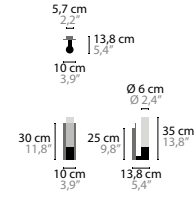

INFINITY

DESIGN BY COEN MUNSTERS

14553 H6+1

14555 H9+1

14557 H12+1

14561 H15+1

14519 W1

14523 W2