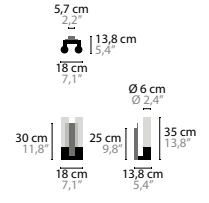

INFINITY

DESIGN BY COEN MUNSTERS

14553 H6+1

14555 H9+1

14557 H12+1

14561 H15+1

14519 W1

14523 W2