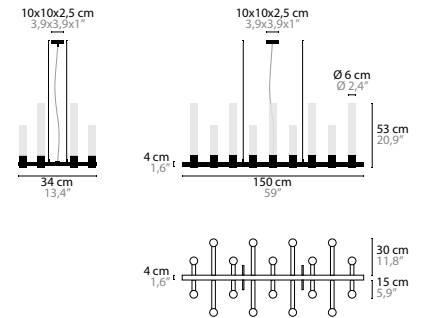

GENERAL INFORMATION: - DIMMABLE
 - OTHER SIZES AND COLORS ON REQUESTS

INFINITY
DESIGN BY COEN MUNSTERS

14570 H12

14572 H14

14574 H18

14571 H12

14573 H14

INFINITY H12 BASE: 12 X GU10 / 220V / MAX. 50W
14570 35CM COLORS 00 01 02 05 10 12 13 14 16
14571 53CM COLORS 00 01 02 05 10 12 13 14 16

INFINITY H14 BASE: 14 X GU10 / 220V / MAX. 50W
14572 35CM COLORS 00 01 02 05 10 12 13 14 16
14573 53CM COLORS 00 01 02 05 10 12 13 14 16

INFINITY H18 BASE: 18 X GU10 / 220V / MAX. 50W
14574 35CM + 53CM COLORS 00 01 02 05 10 12 13 14 16