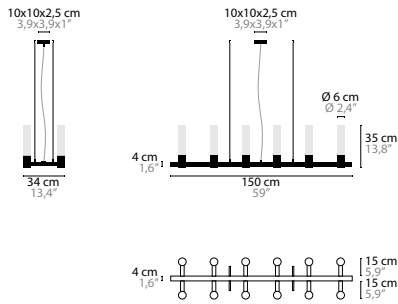

INFINITY
DESIGN BY COEN MUNSTERS

14570 H12