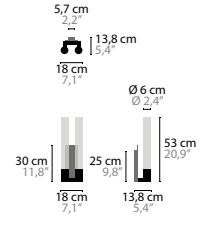

14525 W2

INFINITY H6+1

BASE: 7 X GU10 / 220V / MAX. 50W

14553 35CM

COLORS 00 01 02 05 10 12 13 14 16

14554 53CM

COLORS 00 01 02 05 10 12 13 14 16

INFINITY H9+1

BASE: 10 X GU10 / 220V / MAX. 50W

14555 35CM

COLORS 00 01 02 05 10 12 13 14 16

14556 53CM

COLORS 00 01 02 05 10 12 13 14 16

INFINITY H12+1

BASE: 13 X GU10 / 220V / MAX. 50W

14557 35CM

COLORS 00 01 02 05 10 12 13 14 16

14558 53CM

COLORS 00 01 02 05 10 12 13 14 16

INFINITY H15+1

BASE: 16 X GU10 / 220V / MAX. 50W

14561 35CM

COLORS 00 01 02 05 10 12 13 14 16

14563 53CM

COLORS 00 01 02 05 10 12 13 14 16

INFINITY W1

BASE: 1 X GU10 / 220V / MAX. 50W

14519 35CM

COLORS 00 01 02 05 10 12 13 14 16

14521 53CM

COLORS 00 01 02 05 10 12 13 14 16

INFINITY W2

BASE: 2 X GU10 / 220V / MAX. 50W

14523 35CM

COLORS 00 01 02 05 10 12 13 14 16

14525 53CM

COLORS 00 01 02 05 10 12 13 14 16

COLORS

- 00 BRILLIANT BRASS
- 01 SATIN BRASS
- 02 CHROME
- 05 BRONZE
- 10 BLACK MATT
- 12 BLACK GLOSSY
- 13 WHITE GLOSSY
- 14 WHITE MATT
- 16 MATT NICKEL

GENERAL INFORMATION:

- DIMMABLE
- OTHER SIZES AND COLORS ON REQUEST
- CRYSTAL CHAINS INCLUDED. CUSTOMER'S CHOICE WHETHER TO USE THEM (14553/14554/14555/14556/14557/14558/14561/14563/14519/14521/14523/14525)