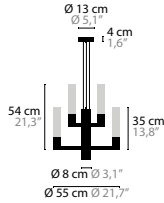

INFINITY

DESIGN BY COEN MUNSTERS

14555 H9+1

INFINITY H6+1

BASE: 7 X GU10 / 220V / MAX. 50W

14553 35CM

COLORS 00 01 02 05 10 12 13 14 16

14554 53CM

COLORS 00 01 02 05 10 12 13 14 16

INFINITY H9+1

BASE: 10 X GU10 / 220V / MAX. 50W

14555 35CM

COLORS 00 01 02 05 10 12 13 14 16

14556 53CM

COLORS 00 01 02 05 10 12 13 14 16

INFINITY H12+1

BASE: 13 X GU10 / 220V / MAX. 50W

14557 35CM

COLORS 00 01 02 05 10 12 13 14 16

14558 53CM

COLORS 00 01 02 05 10 12 13 14 16

INFINITY H15+1

BASE: 16 X GU10 / 220V / MAX. 50W

14561 35CM

COLORS 00 01 02 05 10 12 13 14 16

14563 53CM

COLORS 00 01 02 05 10 12 13 14 16

INFINITY W1

BASE: 1 X GU10 / 220V / MAX. 50W

14519 35CM

COLORS 00 01 02 05 10 12 13 14 16

14521 53CM

COLORS 00 01 02 05 10 12 13 14 16

INFINITY W2

BASE: 2 X GU10 / 220V / MAX. 50W

14523 35CM

COLORS 00 01 02 05 10 12 13 14 16

14525 53CM

COLORS 00 01 02 05 10 12 13 14 16

COLORS

- 00 BRILLIANT BRASS
- 01 SATIN BRASS
- 02 CHROME
- 05 BRONZE
- 10 BLACK MATT
- 12 BLACK GLOSSY
- 13 WHITE GLOSSY
- 14 WHITE MATT
- 16 MATT NICKEL

GENERAL INFORMATION:

- DIMMABLE
- OTHER SIZES AND COLORS ON REQUEST
- CRYSTAL CHAINS INCLUDED. CUSTOMER'S CHOICE WHETHER TO USE THEM (14553/14554/14555/14556/14557/14558/14561/14563/14519/14521/14523/14525)