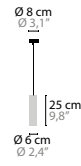

14528 H1

INFINITY H8

BASE: 8 X GU10 / 220V / MAX. 50W

14535

3 X 40 CM, 3 X 60 CM, 2 X 90 CM
COLORS 00 01 02 05 10 12 13 14 16

INFINITY H12

BASE: 12 X GU10 / 220V / MAX. 50W

14536

4 X 40 CM, 4 X 60 CM, 4 X 90 CM
COLORS 00 01 02 05 10 12 13 14 16

INFINITY H16

BASE: 16 X GU10 / 220V / MAX. 50W

14537

4 X 40 CM, 5 X 60 CM, 5 X 90 CM, 2 X 145 CM
COLORS 00 01 02 05 10 12 13 14 16

INFINITY H1

BASE: 1 X GU10 / 220V / MAX. 50W

- **14528** 25 CM TUBE
- **14529** 40 CM TUBE
- **14530** 60 CM TUBE
- **14531** 90 CM TUBE
- **14532** 145 CM TUBE

COLORS 00 01 02 05 10 12 13 14 16
COLORS 00 01 02 05 10 12 13 14 16
COLORS 00 01 02 05 10 12 13 14 16
COLORS 00 01 02 05 10 12 13 14 16
COLORS 00 01 02 05 10 12 13 14 16

COLORS	
	00 BRILLIANT BRASS
	01 SATIN BRASS
	02 CHROME
	05 BRONZE
	10 BLACK MATT
	12 BLACK GLOSSY
	13 WHITE GLOSSY
	14 WHITE MATT
	16 MATT NICKEL

GENERAL INFORMATION: - DIMMABLE
- OTHER SIZES AND COLORS ON REQUESTS