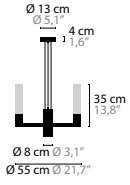

INFINITY

DESIGN BY COEN MUNSTERS

14553 H6+1