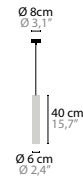

14529 H1

INFINITY H8

BASE: 8 X GU10 / 220V / MAX. 50W

14535

3 X 40 CM, 3 X 60 CM, 2 X 90 CM
COLORS 00 01 02 05 10 12 13 14 16

INFINITY H12

BASE: 12 X GU10 / 220V / MAX. 50W

14536

4 X 40 CM, 4 X 60 CM, 4 X 90 CM
COLORS 00 01 02 05 10 12 13 14 16

INFINITY H16

BASE: 16 X GU10 / 220V / MAX. 50W

14537

4 X 40 CM, 5 X 60 CM, 5 X 90 CM, 2 X 145 CM
COLORS 00 01 02 05 10 12 13 14 16

INFINITY H1

BASE: 1 X GU10 / 220V / MAX. 50W

- **14528** 25 CM TUBE
- **14529** 40 CM TUBE
- **14530** 60 CM TUBE
- **14531** 90 CM TUBE
- **14532** 145 CM TUBE

COLORS 00 01 02 05 10 12 13 14 16
COLORS 00 01 02 05 10 12 13 14 16
COLORS 00 01 02 05 10 12 13 14 16
COLORS 00 01 02 05 10 12 13 14 16
COLORS 00 01 02 05 10 12 13 14 16

COLORS	
	00 BRILLIANT BRASS
	01 SATIN BRASS
	02 CHROME
	05 BRONZE
	10 BLACK MATT
	12 BLACK GLOSSY
	13 WHITE GLOSSY
	14 WHITE MATT
	16 MATT NICKEL

GENERAL INFORMATION: - DIMMABLE
- OTHER SIZES AND COLORS ON REQUESTS