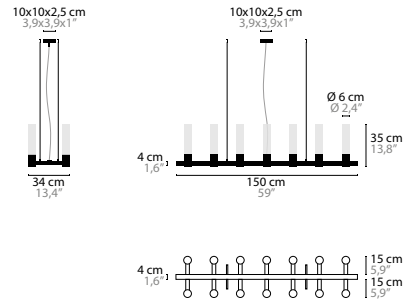

INFINITY
DESIGN BY COEN MUNSTERS

14570 H12

14572 H14

14574 H18

14571 H12

14573 H14

INFINITY H12 BASE: 12 X GU10 / 220V / MAX. 50W
14570 35CM COLORS 00 01 02 05 10 12 13 14 16
14571 53CM COLORS 00 01 02 05 10 12 13 14 16

INFINITY H14 BASE: 14 X GU10 / 220V / MAX. 50W
14572 35CM COLORS 00 01 02 05 10 12 13 14 16
14573 53CM COLORS 00 01 02 05 10 12 13 14 16

INFINITY H18 BASE: 18 X GU10 / 220V / MAX. 50W
14574 35CM + 53CM COLORS 00 01 02 05 10 12 13 14 16

COLORS	
	00 BRILLIANT BRASS
	01 SATIN BRASS
	02 CHROME
	05 BRONZE
	10 BLACK MATT
	12 BLACK GLOSSY
	13 WHITE GLOSSY
	14 WHITE MATT
	16 MATT NICKEL

GENERAL INFORMATION: - DIMMABLE
- OTHER SIZES AND COLORS ON REQUEST
- CRYSTAL CHAINS INCLUDED. CUSTOMER'S CHOICE WHETHER TO USE THEM