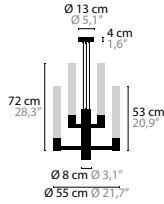

INFINITY

DESIGN BY COEN MUNSTERS

14556 H9+1

INFINITY H6+1

BASE: 7 X GU10 / 220V / MAX. 50W

14553 35CM

COLORS 00 01 02 05 10 12 13 14 16

14554 53CM

COLORS 00 01 02 05 10 12 13 14 16

INFINITY H9+1

BASE: 10 X GU10 / 220V / MAX. 50W

14555 35CM

COLORS 00 01 02 05 10 12 13 14 16

14556 53CM

COLORS 00 01 02 05 10 12 13 14 16

INFINITY H12+1

BASE: 13 X GU10 / 220V / MAX. 50W

14557 35CM

COLORS 00 01 02 05 10 12 13 14 16

14558 53CM

COLORS 00 01 02 05 10 12 13 14 16

INFINITY H15+1

BASE: 16 X GU10 / 220V / MAX. 50W

14561 35CM

COLORS 00 01 02 05 10 12 13 14 16

14563 53CM

COLORS 00 01 02 05 10 12 13 14 16

INFINITY W1

BASE: 1 X GU10 / 220V / MAX. 50W

14519 35CM

COLORS 00 01 02 05 10 12 13 14 16

14521 53CM

COLORS 00 01 02 05 10 12 13 14 16

INFINITY W2

BASE: 2 X GU10 / 220V / MAX. 50W

14523 35CM

COLORS 00 01 02 05 10 12 13 14 16

14525 53CM

COLORS 00 01 02 05 10 12 13 14 16

COLORS

- 00 BRILLIANT BRASS
- 01 SATIN BRASS
- 02 CHROME
- 05 BRONZE
- 10 BLACK MATT
- 12 BLACK GLOSSY
- 13 WHITE GLOSSY
- 14 WHITE MATT
- 16 MATT NICKEL

GENERAL INFORMATION:

- DIMMABLE
- OTHER SIZES AND COLORS ON REQUEST
- CRYSTAL CHAINS INCLUDED. CUSTOMER'S CHOICE WHETHER TO USE THEM (14553/14554/14555/14556/14557/14558/14561/14563/14519/14521/14523/14525)