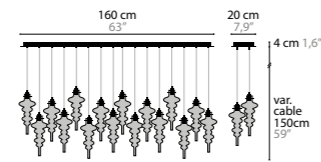

REFLEXX
DESIGN BY COEN MUNSTERS

14375 H16L

REFLEXX XXL
DESIGN BY COEN MUNSTERS

REFLEXX H1 14350	COLORS 00 02 32	1X LED 6W / 3000K / 425 LUMEN CLEAR GLASS
REFLEXX H3 14355	COLORS 00 02 32	3X LED 6W / 3000K / 1275 LUMEN CLEAR GLASS
REFLEXX H5 14360	COLORS 00 02 32	5X LED 6W / 3000K / 2125 LUMEN CLEAR GLASS
REFLEXX H8 14365	COLORS 00 02 32	8X LED 6W / 3000K / 3400 LUMEN CLEAR GLASS
REFLEXX H8L 14370	COLORS 00 02 32	8X LED 6W / 3000K / 3400 LUMEN CLEAR GLASS
REFLEXX H16L 14375	COLORS 00 02 32	16X LED 6W / 3000K / 6800 LUMEN CLEAR GLASS
REFLEXX W1 14380	COLORS 00 02 32	1X LED 6W / 3000K / 425 LUMEN CLEAR GLASS
REFLEXX W1+1 14385	COLORS 00 02 32	2X LED 6W / 3000K / 850 LUMEN CLEAR GLASS

COLORS

	00 BRILLIANT BRASS
	02 CHROME
	32 BLACK STRUCTURE

GENERAL INFORMATION:
- DIMMABLE
- OTHER COLORS ON REQUEST

REFLEXX H1 XXL 14400	CLEAR GLASS	BASE: 1X GU10 / 220V COLORS 00 02 32
REFLEXX T1 XXL 14405	CLEAR GLASS	BASE: 1X E27 / 220V COLORS 00 02 32

COLORS

	00 BRILLIANT BRASS
	02 CHROME
	32 BLACK STRUCTURE

GENERAL INFORMATION:
- DIMMABLE
- OTHER COLORS ON REQUEST