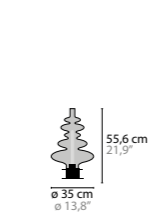

**14385 W1+1**

**REFLEXX XXL**  
DESIGN BY COEN MUNSTERS

**14400 H1 XXL**

**14405 T1 XXL**

<b>REFLEXX H1</b> <b>14350</b>	COLORS 00 02 32	1X LED 6W / 3000K / 425 LUMEN CLEAR GLASS
<b>REFLEXX H3</b> <b>14355</b>	COLORS 00 02 32	3X LED 6W / 3000K / 1275 LUMEN CLEAR GLASS
<b>REFLEXX H5</b> <b>14360</b>	COLORS 00 02 32	5X LED 6W / 3000K / 2125 LUMEN CLEAR GLASS
<b>REFLEXX H8</b> <b>14365</b>	COLORS 00 02 32	8X LED 6W / 3000K / 3400 LUMEN CLEAR GLASS
<b>REFLEXX H8L</b> <b>14370</b>	COLORS 00 02 32	8X LED 6W / 3000K / 3400 LUMEN CLEAR GLASS
<b>REFLEXX H16L</b> <b>14375</b>	COLORS 00 02 32	16X LED 6W / 3000K / 6800 LUMEN CLEAR GLASS
<b>REFLEXX W1</b> <b>14380</b>	COLORS 00 02 32	1X LED 6W / 3000K / 425 LUMEN CLEAR GLASS
<b>REFLEXX W1+1</b> <b>14385</b>	COLORS 00 02 32	2X LED 6W / 3000K / 850 LUMEN CLEAR GLASS