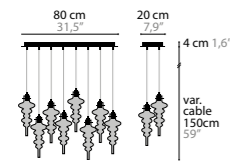

REFLEXX
DESIGN BY COEN MUNSTERS

14370 H8L

REFLEXX XXL
DESIGN BY COEN MUNSTERS

REFLEXX H1 14350	COLORS 00 02 32	1X LED 6W / 3000K / 425 LUMEN CLEAR GLASS
REFLEXX H3 14355	COLORS 00 02 32	3X LED 6W / 3000K / 1275 LUMEN CLEAR GLASS
REFLEXX H5 14360	COLORS 00 02 32	5X LED 6W / 3000K / 2125 LUMEN CLEAR GLASS
REFLEXX H8 14365	COLORS 00 02 32	8X LED 6W / 3000K / 3400 LUMEN CLEAR GLASS
REFLEXX H8L 14370	COLORS 00 02 32	8X LED 6W / 3000K / 3400 LUMEN CLEAR GLASS
REFLEXX H16L 14375	COLORS 00 02 32	16X LED 6W / 3000K / 6800 LUMEN CLEAR GLASS
REFLEXX W1 14380	COLORS 00 02 32	1X LED 6W / 3000K / 425 LUMEN CLEAR GLASS
REFLEXX W1+1 14385	COLORS 00 02 32	2X LED 6W / 3000K / 850 LUMEN CLEAR GLASS

COLORS

	00 BRILLIANT BRASS
	02 CHROME
	32 BLACK STRUCTURE

GENERAL INFORMATION:
- DIMMABLE
- OTHER COLORS ON REQUEST

REFLEXX H1 XXL 14400	CLEAR GLASS	BASE: 1X GU10 / 220V COLORS 00 02 32
REFLEXX T1 XXL 14405	CLEAR GLASS	BASE: 1X E27 / 220V COLORS 00 02 32

COLORS

	00 BRILLIANT BRASS
	02 CHROME
	32 BLACK STRUCTURE

GENERAL INFORMATION:
- DIMMABLE
- OTHER COLORS ON REQUEST