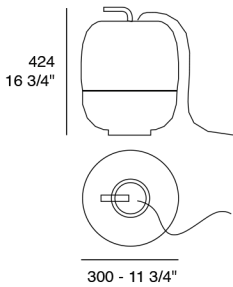

Gong T1

G9 1 x 60W Max - IP20

Base: Matt white **Glass:** Glossy glass diffuser
 White Clear - Silver Clear - Copper Clear - Gold leaf

White
Clear

Silver
Clear

Copper
Clear

Gold
leaf

Gong T3