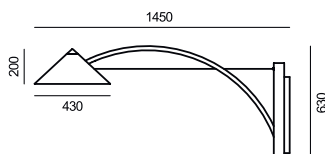

Flyer

DESIGN BY
NEEDS STUDIO 2020

FLYER W3

BIANCO OPACO / MATT WHITE
NERO OPACO / MATT BLACK