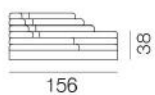

Note

Folds and creases will inevitably develop.

/09