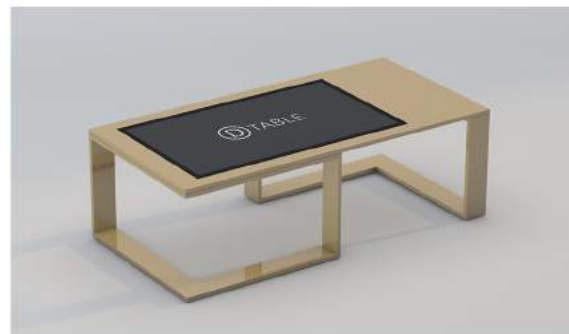

COFFEE TABLE MULTITOUCH

Business Multitouch Experience

D-TABLE OFFICIAL SHOW-ROOM - CORSO VENEZIA, 7, 20121 MILANO - ITALIA
TEL. +39 333 9276038 | +39 02 76317715 - WWW.D-TABLE.COM - INFO@D-TABLE.COM