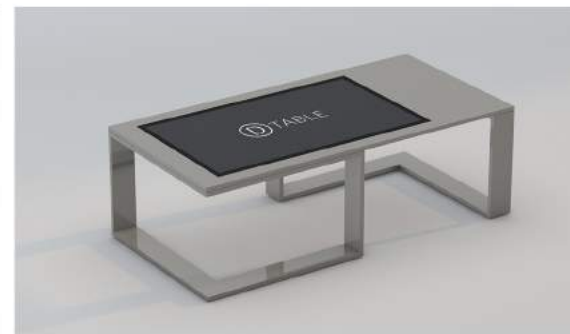

COFFEE TABLE MULTITOUCH

Business Multitouch Experience

D-TABLE OFFICIAL SHOW-ROOM - CORSO VENEZIA, 7, 20121 MILANO - ITALIA
TEL. +39 333 9276038 | +39 02 76317715 - WWW.D-TABLE.COM - INFO@D-TABLE.COM