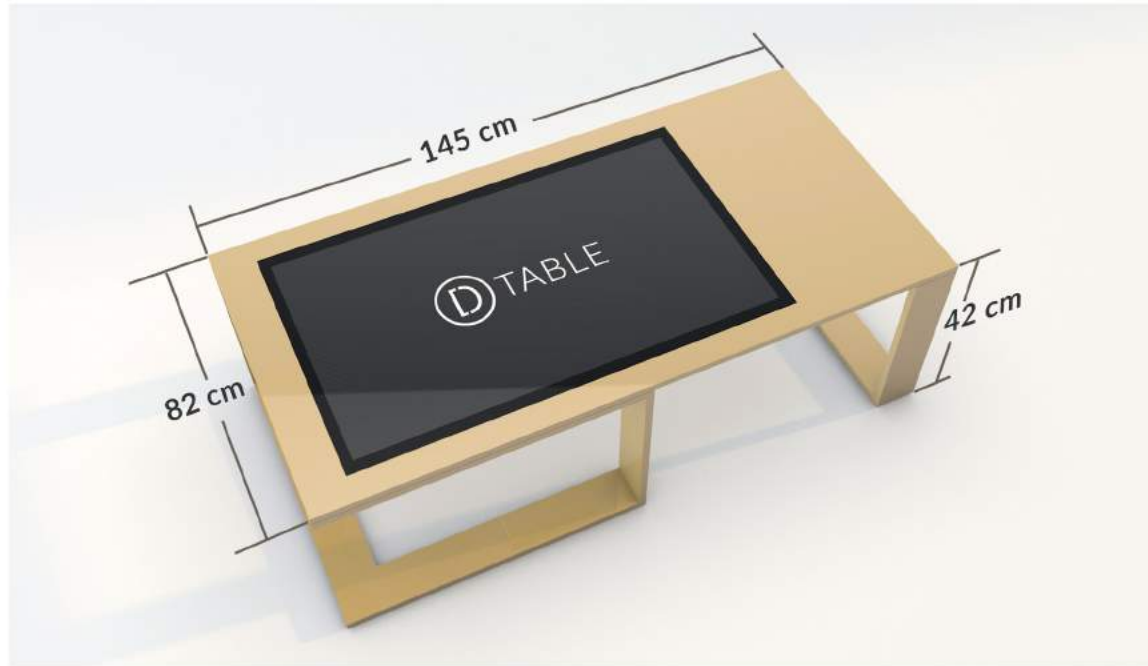

COFFEE TABLE MULTITOUCH

Business Multitouch Experience

D-TABLE OFFICIAL SHOW-ROOM - CORSO VENEZIA, 7, 20121 MILANO - ITALIA
TEL. +39 333 9276038 | +39 02 76317715 - WWW.D-TABLE.COM - INFO@D-TABLE.COM