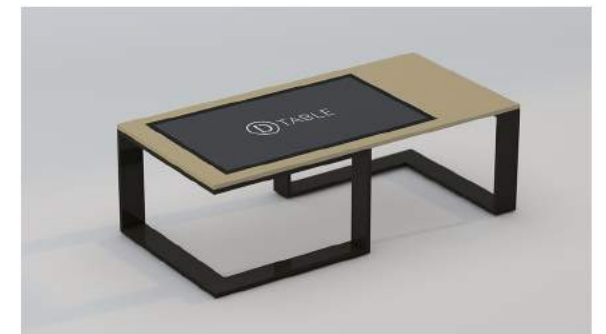

COFFEE TABLE MULTITOUCH

Business Multitouch Experience

D-TABLE OFFICIAL SHOW-ROOM - CORSO VENEZIA, 7, 20121 MILANO - ITALIA
TEL. +39 333 9276038 | +39 02 76317715 - WWW.D-TABLE.COM - INFO@D-TABLE.COM