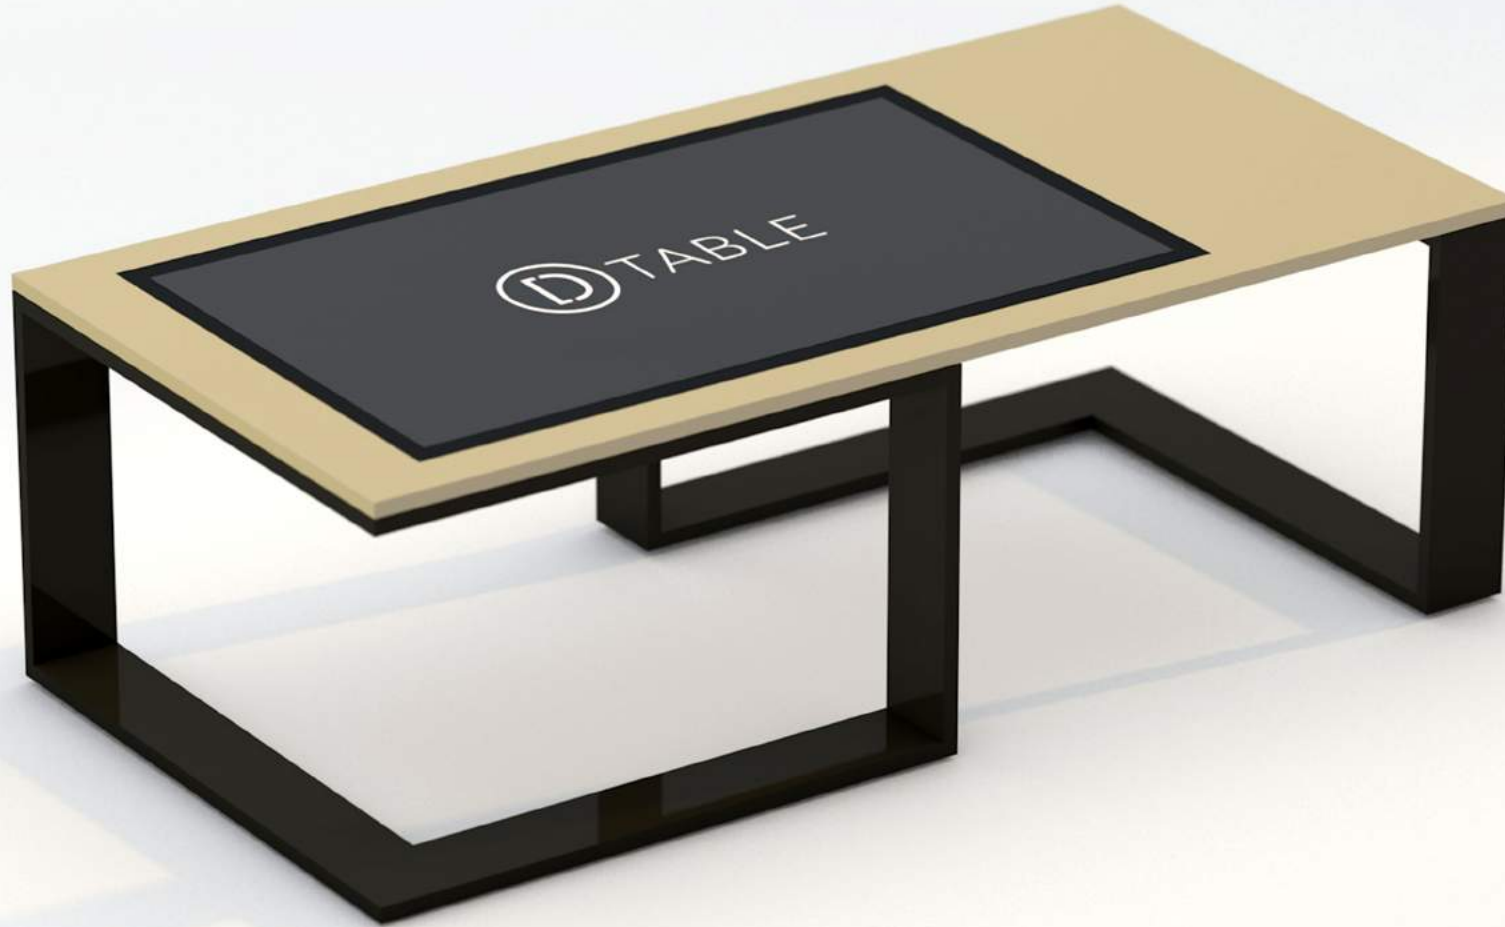

COFFEE TABLE MULTITOUCH

Business Multitouch Experience

TECHNICAL SPECIFICATION

DISPLAY

43" inch

(other size on request)

1920 x 1080 pixel (Full HD)

TOUCH-PANNEL

Capacitive Technology Full Glass

40 Points Multitouch Screen

SYSTEM

Windows 10 Pro

HARDWARE

Intel Core i7

16GB Memory Ram

SSD 240 GB

CONNECTIVITY

Wifi

Bluetooth

USB 2.0

Audio Line Out

POWER

110-230VAC 50-60Hz

COFFEE TABLE MULTITOUCH