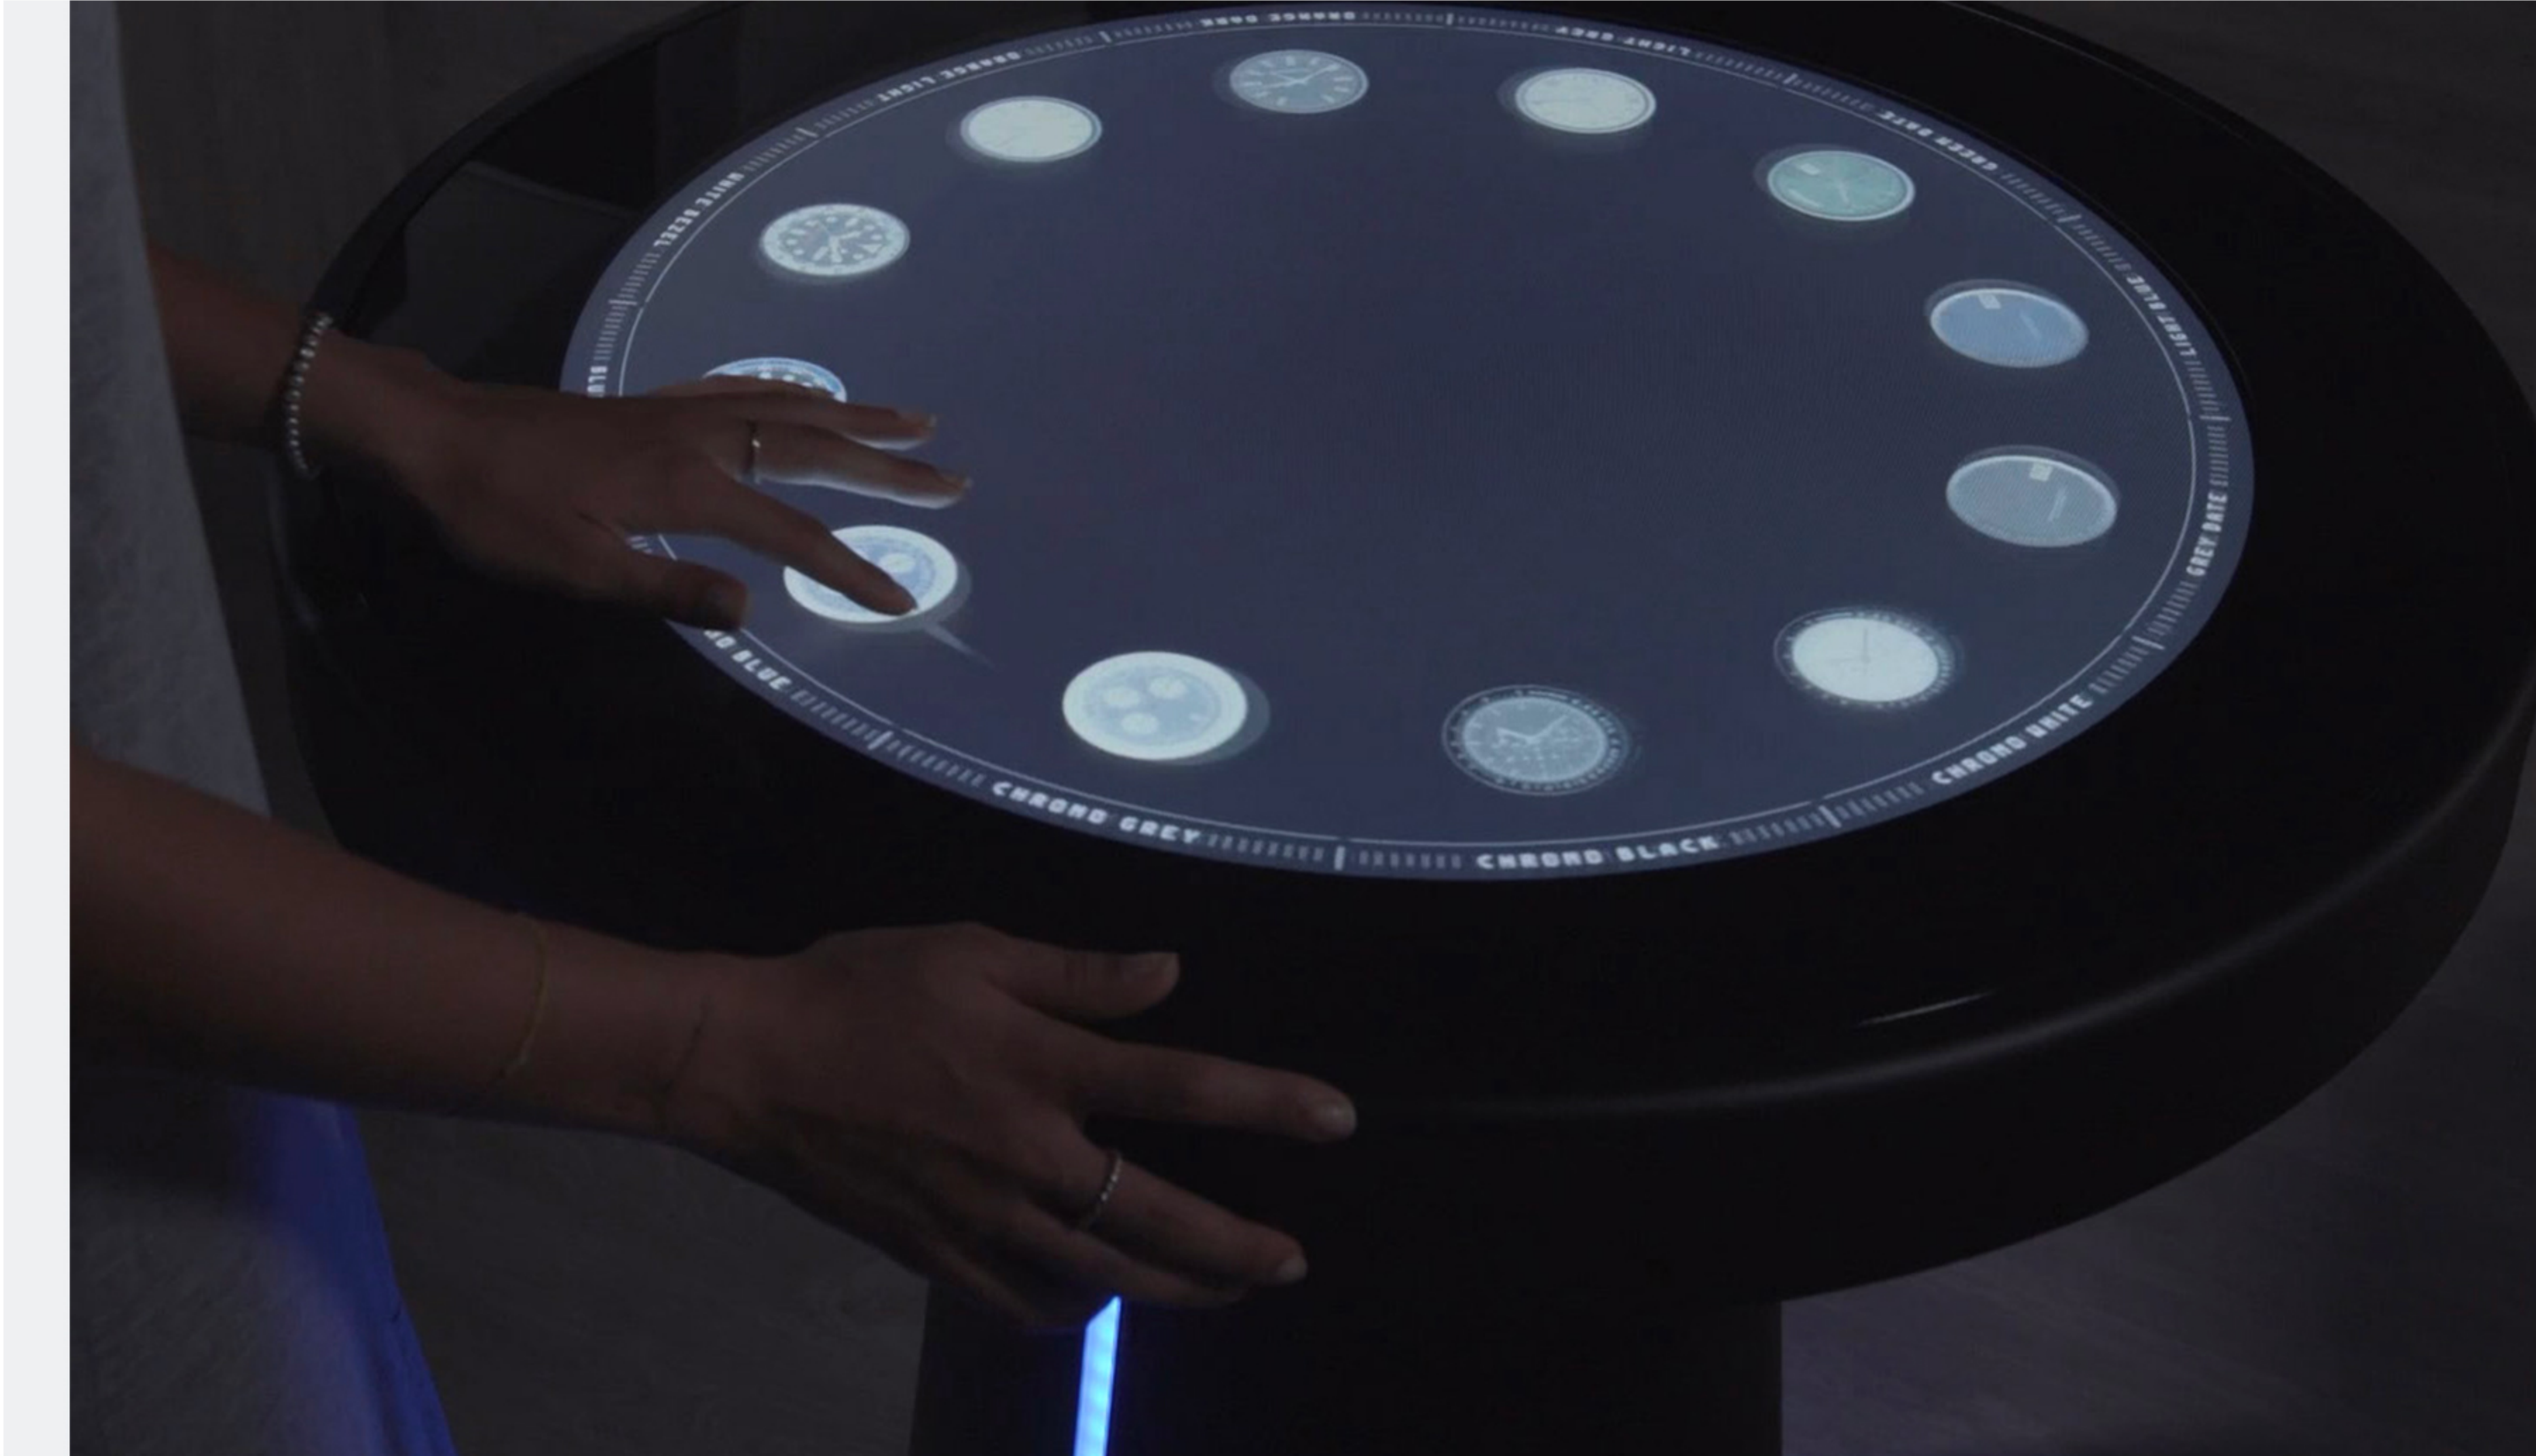

INTERACTIVE ROUND TABLE

Business Multitouch Experience

TECHNICAL SPECIFICATION

DISPLAY DIAMETER

60 cm

TOUCH-PANNEL

**Capacitive Technology Full Glass
40 Points Multitouch Screen**

SYSTEM

Windows 10 Pro

HARDWARE

**Intel Core i7
16GB Memory Ram
SSD 240 GB**

CONNECTIVITY

**Wifi
Bluetooth
USB 2.0
Audio Line Out**

POWER

210/230 Volt 50/60 Hz

INTERACTIVE ROUND TABLE

Multitouch 360° Performance Customizable Colors Multitouch Integrated PC Windows 10 Hi-Tech Performance