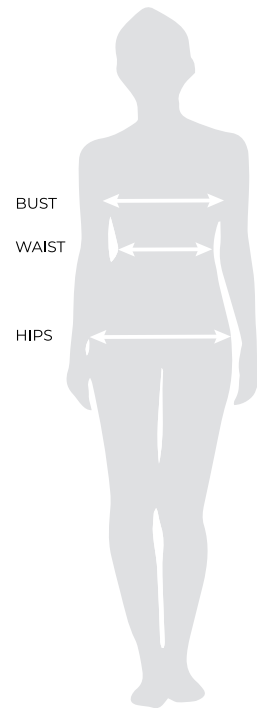

leinabroughton

SIZE CHART

Bust size _____

Waist size _____

Hip size _____

LB Sizing	Bust	Waist	Hips
8	85-89	70-74	95-99
10	90-94	75-79	100-104
12	95-99	80-84	105-109
14	100-104	85-89	110-114
16	105-109	90-94	115-119
18	110-114	95-99	120-124
20	115-122	100-107	125-132
22	123-130	108-115	133-140
24	131-138	116-123	141-148

MEASURE YOURSELF

BUST

To measure your bust hold the tape measure at the fullest part of your bust.

WAIST

To measure your waist tie a piece of string around your waist and move a little and the string will move to your natural waist.

HIPS

Your hips are approximately 20cm/8" below your natural waist line. Measure the fullest part to get the most accurate measurement