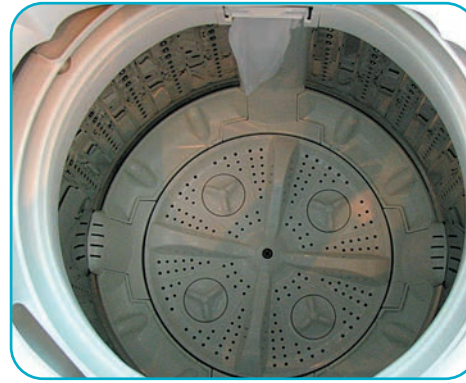

Part# - SMARTCLEAN

Compact & Full Featured

The 4D Cleaning™ SmartClean is our fully automatic washer with several different wash, rinse and spin settings up to 24 hours in advance. It comes standard with a stainless steel drum and water pump out after each washing stage / cycle. It's remarkably easy to hook up with the operator only needing a sink, 110 volt plug socket and a faucet.

Total weight is only 64 lbs.
Dimensions are 22" x 22" x 36" high.

Microfiber Rejuvenate Detergent for Heavy Soil

Specially-formulated to clean heavily-soiled microfiber products that have not been cared for properly. Just a few applications should be enough to knock the heavy soil and built-up residue from your microfiber products. Use periodically, not intended for daily use.