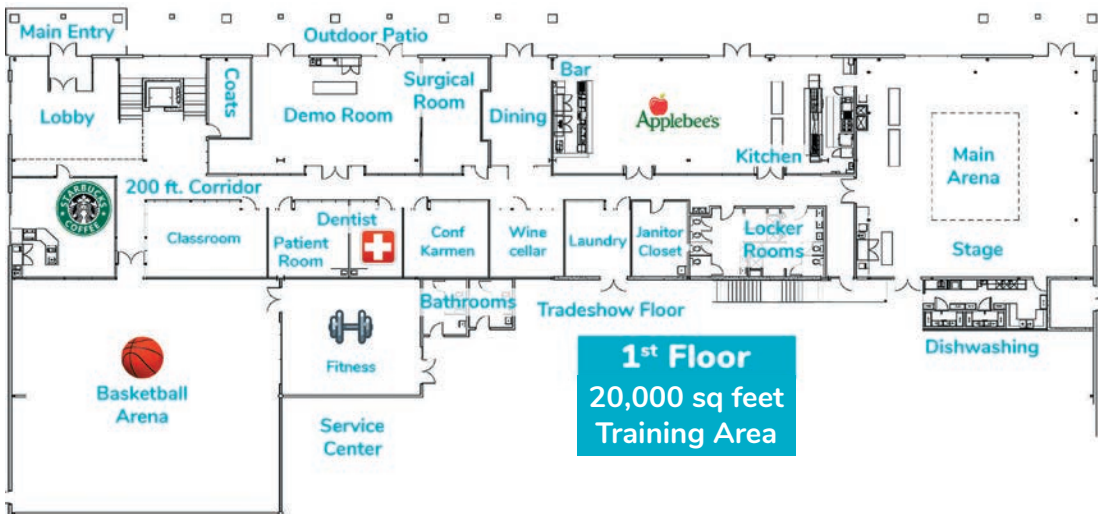

The Innovation Center

Holland, Michigan, USA

Demonstration Room

Pub & Wash Station

Commercial Kitchen

Main Arena

Starbucks Coffee House

**The above corporate logos are for visual and descriptive representation only to suggest and or emulate a similar, real world setting.*

Food Prep & Dishwash

Education K-6

Patient Room

Upper Education

Locker Rooms

Sales Lounge

Office Conference

Hallway with ADA Ramp

Stairs & Open Areas

Hotel Lobby

**The above corporate logos are for visual and descriptive representation only to suggest and or emulate a similar, real world setting.*

Theaters & Seating

Conference Room

Quick-Serve Restaurant

Bathrooms

Glass Floor