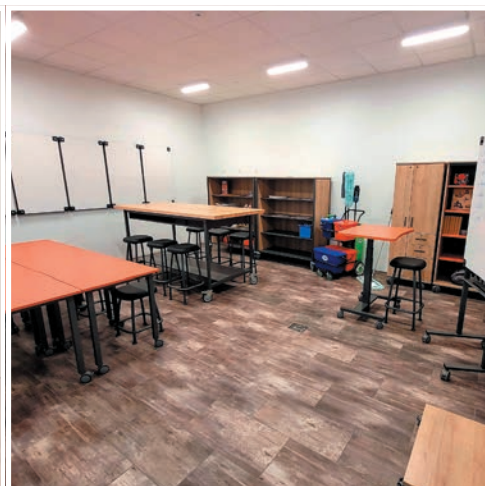

The Innovation Center

Holland, Michigan, USA

Demonstration Room

Pub & Wash Station

Commercial Kitchen

Main Arena

Starbucks Coffee House

**The above corporate logos are for visual and descriptive representation only to suggest and or emulate a similar, real world setting.*

Food Prep & Dishwash

Education K-6

Patient Room

Upper Education

Locker Rooms

Sales Lounge

Office Conference

Hallway with ADA Ramp

Stairs & Open Areas

Hotel Lobby

**The above corporate logos are for visual and descriptive representation only to suggest and or emulate a similar, real world setting.*

Theaters & Seating

Conference Room

Quick-Serve Restaurant