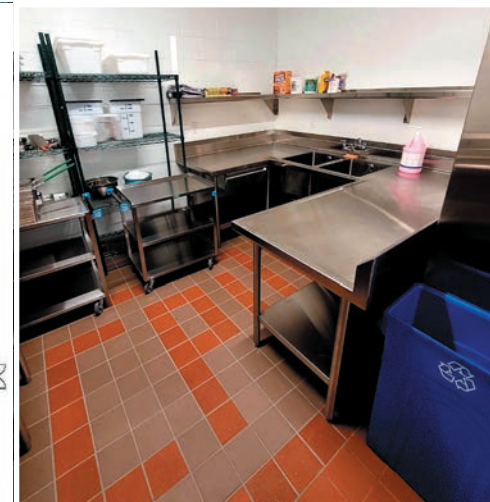

The Innovation Center

Holland, Michigan, USA

Demonstration Room

Pub & Wash Station

Commercial Kitchen

Main Arena

Starbucks Coffee House

**The above corporate logos are for visual and descriptive representation only to suggest and or emulate a similar, real world setting.*

Food Prep & Dishwash

Education K-6

Patient Room

Upper Education

Locker Rooms

Sales Lounge

Office Conference

Hallway with ADA Ramp

Stairs & Open Areas

Hotel Lobby

**The above corporate logos are for visual and descriptive representation only to suggest and or emulate a similar, real world setting.*

Theaters & Seating

Conference Room

Quick-Serve Restaurant