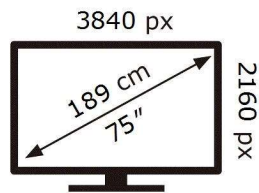

ENERG 

SAMSUNG

UE75CU7100K

129 kWh/1000h

ABCDEF **G**

229 kWh/1000h

2019/2013