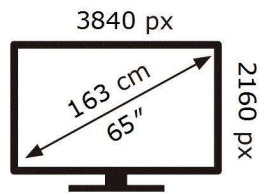

ENERG 

SAMSUNG

UE65CU7100K

112 kWh/1000h

ABCDEF **G**

187 kWh/1000h

2019/2013