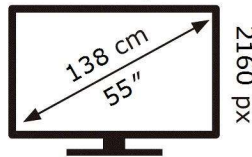

ENERG 

SAMSUNG

UE55CU7100K

83 kWh/1000h

ABCDEF **G**

139 kWh/1000h

3840 px

2019/2013