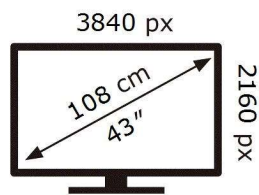

**ENERGY**

**SAMSUNG**

UE43CU7100K

**54** kWh/1000h

ABCDEF **G**

**113** kWh/1000h

2019/2013