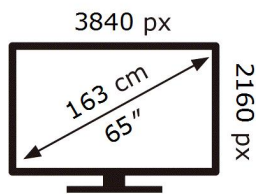

ENERG

SAMSUNG

QE65S95CAT

102 kWh/1000h

ABCDEF **G**

HDR

183 kWh/1000h

2019/2013