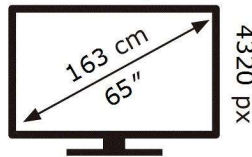

ENERG 

SAMSUNG

QE65QN900CT

112 kWh/1000h

ABCDEF **G**

389 kWh/1000h

7680 px

2019/2013