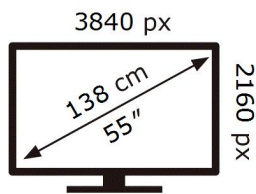

ENERG

SAMSUNG

QE55LS03BGU

84 kWh/1000h

ABCDEF **G**

181 kWh/1000h

2019/2013