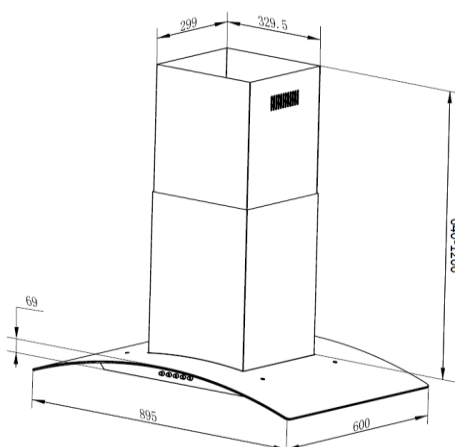

Appliance Data Sheet

Product Type	Cooker Hood
Product Code	ISLA90SS
	Product Description
	90cm Curved Glass Island Cooker Hood
	

Features / Specification

Barcode	8422248611206
Colour	Stainless Steel
Hood Width	900mm
Fan Speeds	3
Extraction Rate (EU66)	639.7 m3/h
Lights	4 x 1.5W LED
Grease Filter	2 x Aluminium Filters
Controls	5 Buttons Soft Electronic Touch Control
Noise Level	68 dB (A)
Carbon Filters	2 x TMFILT4
Air Outlet Diameter	150mm
Motor Rating	220-240V - 50Hz - 230W
Maximum Load	236 Watt
Chimney Extension	Min 640mm / Max 1200mm

Dimensions & Technical Information

Product Dimensions width x depth x height	895 x 600 x 709 - 1269mm
Packed Dimensions width x depth x height	975 x 475 x 660mm
Product Weight (kg)	28 kg Packed 24 kg Unpacked