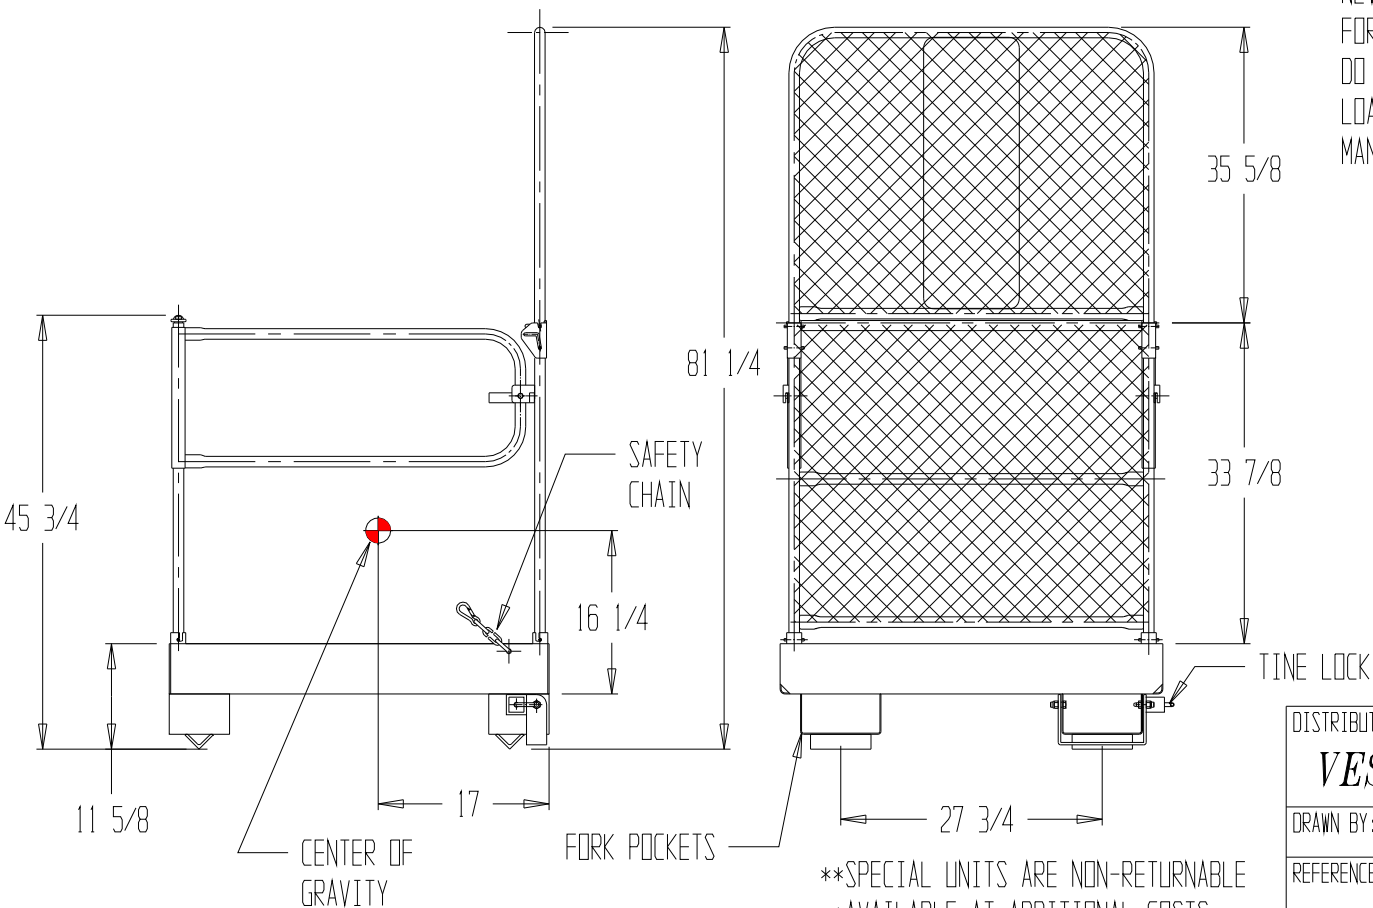

**SPECIAL UNITS ARE NON-RETURNABLE
*AVAILABLE AT ADDITIONAL COSTS

APPROVAL

I, the undersigned, hereby approve this print
[ ] As drawn [ ] As marked
This includes my approval of design & dimensions.
Signed: _____
Date: _____

DISTRIBUTOR'S NAME:		P.O.#: _
VESTIL MANUFACTURING		W.O.#: _
DRAWN BY: SR	DATE: 7-22-05	SALES: _
REFERENCE:		DRWG./FILE NAME:
SCALE: NOT TO SCALE		14-007-078