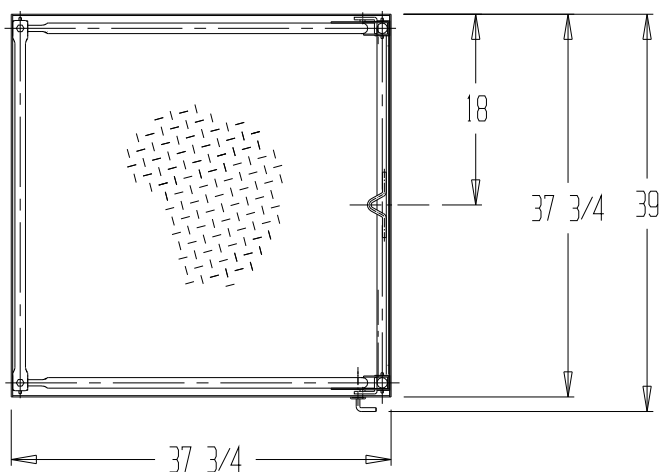

FOLD DOWN WORK PLATFORM, WP-3737-FD

STANDARD FEATURES

MODEL NUMBER: WP-3737-FD
 CAPACITY: 600 LBS.
 OVERALL SIZE: 39" W x 37 3/4" L x 81 1/4" H
 PLATFORM SIZE: 37 3/4" W x 37 3/4" L x 5 1/2" H
 USABLE FORK POCKETS: 8 1/4" x 3 3/4"
 STANDARD TINE LOCK & SAFETY CHAIN

OVERALL FOLD DOWN SIZE: 39 1/2" W x 37 3/4" L x 11 5/8" H

SPECIAL FEATURES

NONE

NEVER EXCEED LOAD CENTER RATING PER FORK TRUCK MANUFACTURER'S GUIDELINES. DO NOT USE THIS FORK ATTACHMENT IF LOAD WILL EXCEED FORK TRUCK MANUFACTURER'S LOAD CENTER RATING.