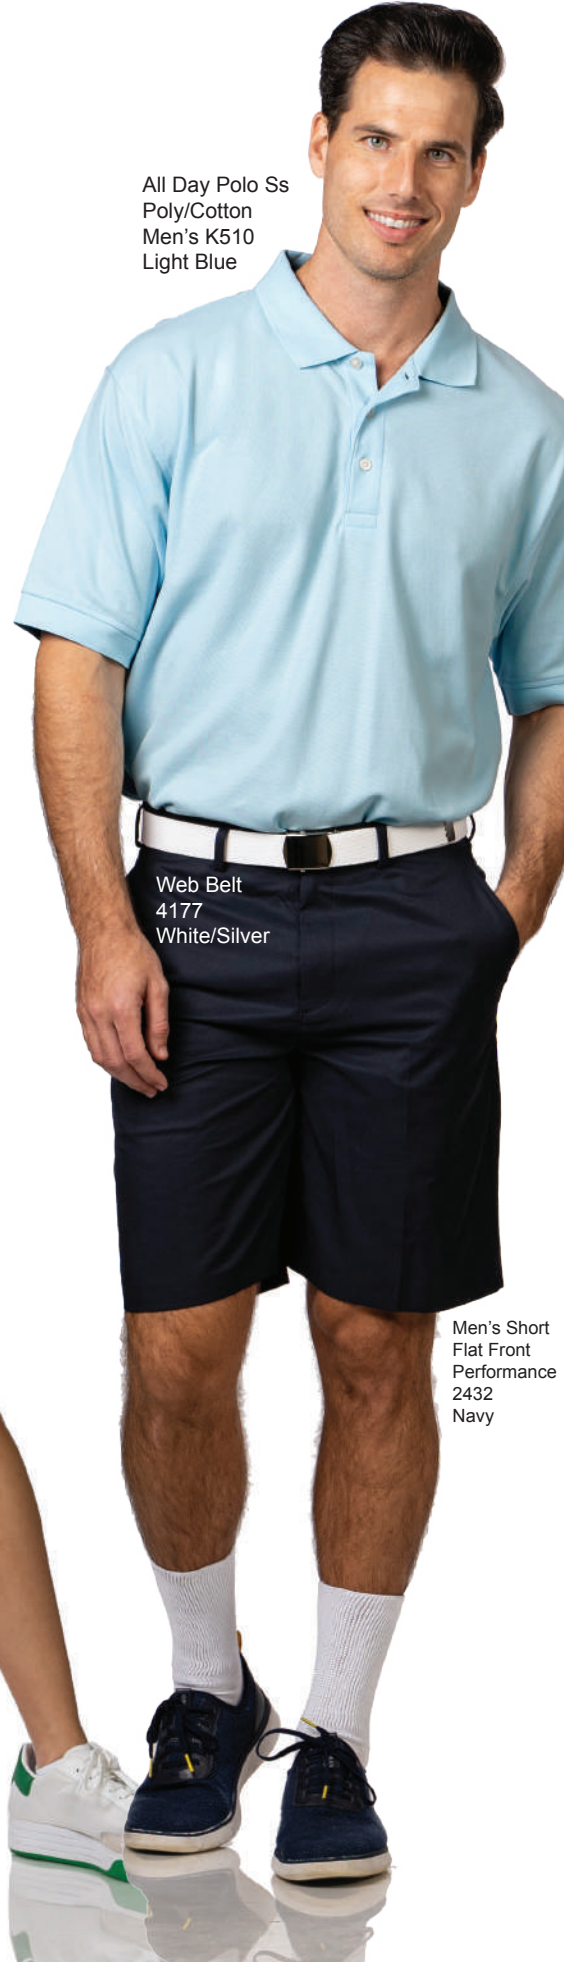

Gingham Shirt Ss
Modern Fit
Poly/Cotton
Men's SHC02
Ladies SHC02W
Purple

All Day Polo Ss
Poly/Cotton
Men's K510
Light Blue

Ladies Short
Flat Front
4" inseam
1270M
White

Men's Short
Flat Front
JAUPT20M
White

Web Belt
4177
White/Silver

Men's Short
Flat Front
Performance
2432
Navy