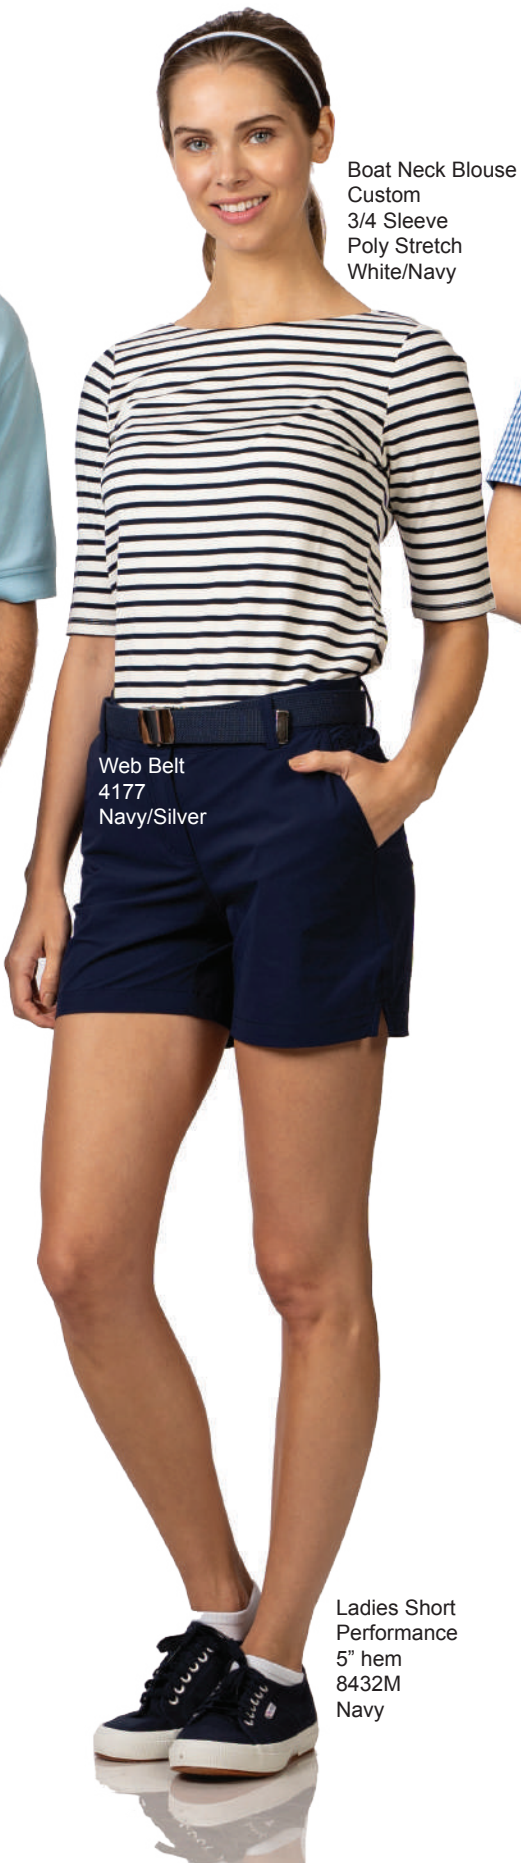

Ladies Short
Performance
5" hem
8432M
Navy

Gingham Shirt Ss
Modern Fit
Poly/Cotton
Men's SHC02
Ladies SHC02W
Purple

All Day Polo Ss
Poly/Cotton
Men's K510
Light Blue

Ladies Short
Flat Front
4" inseam
1270M
White

Men's Short
Flat Front
JAUPT20M
White

Web Belt
4177
White/Silver

Men's Short
Flat Front
Performance
2432
Navy

Boat Neck Blouse
 Custom
 3/4 Sleeve
 Poly Stretch
 White/Navy

Web Belt
 4177
 Navy/Silver

Ladies Short
 Flat Front
 4" inseam
 8422M
 Tan