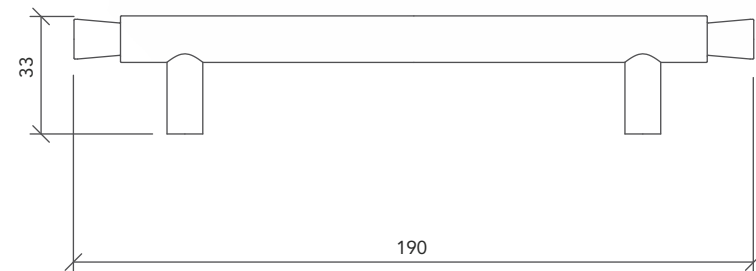

MAY.co LIVING

Ross Cabinetry Handle

Included	1x Handle / 2x M4x25mm Screws
Material	Brass
Finishes	Brushed Brass / Matt Black
Fit	Doors Thickness Max. 20mm (Customers need to source their own screws for thicker doors)
Fixing Type	M4x25mm
Hole Distance	128mm
Warranty	5 years structural warranty
Care Instructions	Wipe with damp cloth with no loose hairs, avoid using any chemicals. All finishes are prone to aging.