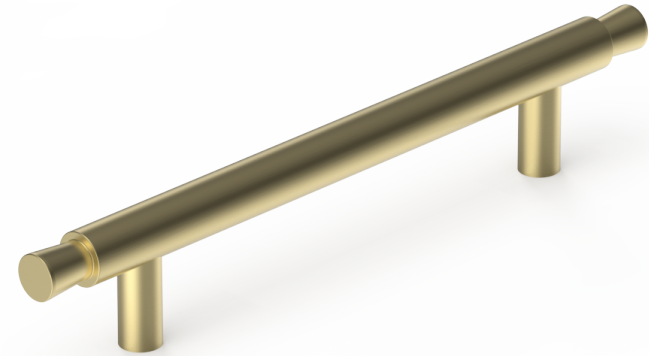

MAY.co LIVING

Ross Cabinetry Handle

Included	1x Handle / 2x M4x25mm Screws
Material	Brass
Finishes	Brushed Brass / Matt Black
Fit	Doors Thickness Max. 20mm (Customers need to source their own screws for thicker doors)
Fixing Type	M4x25mm
Hole Distance	128mm
Warranty	5 years structural warranty
Care Instructions	Wipe with damp cloth with no loose hairs, avoid using any chemicals. All finishes are prone to aging.