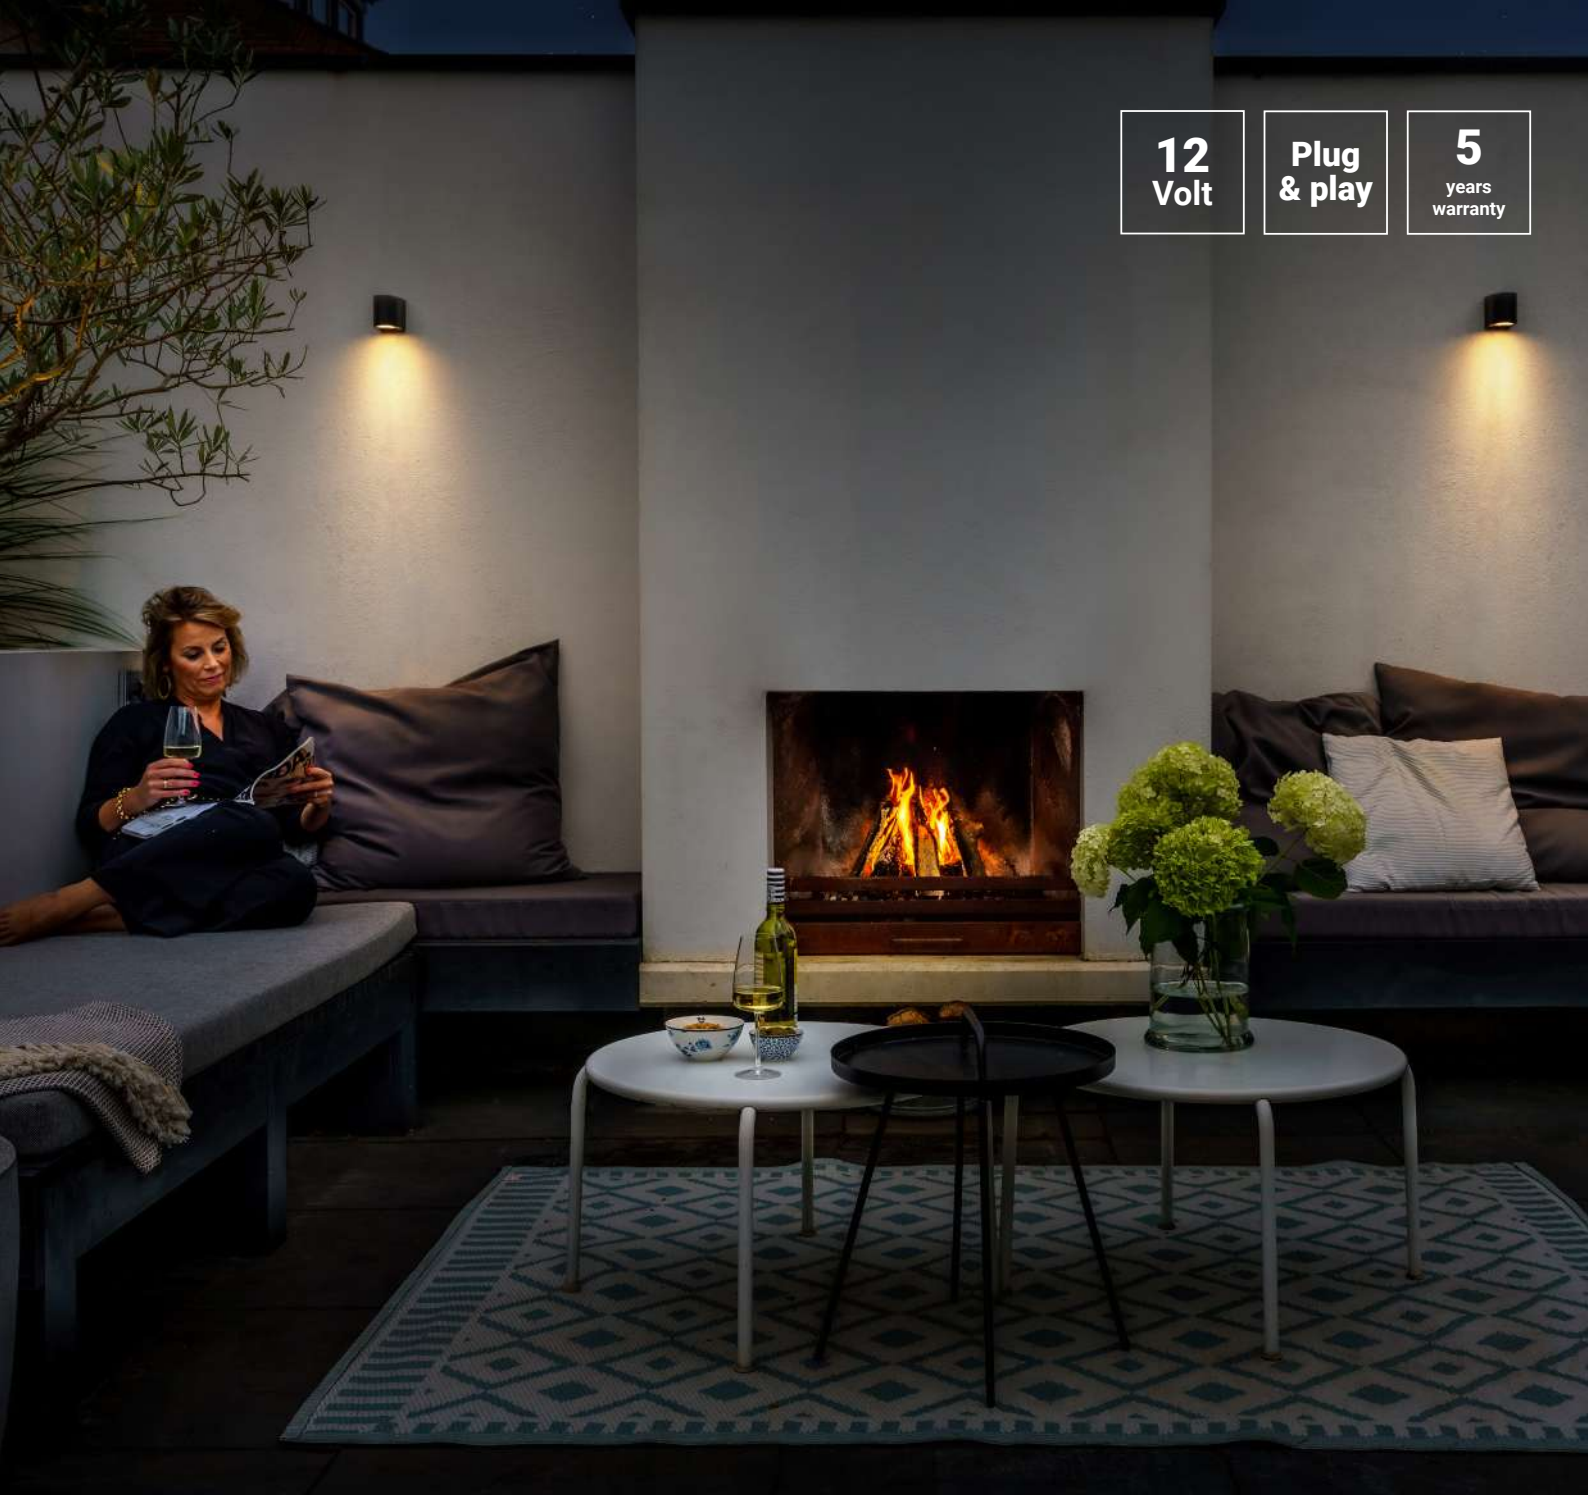

12
Volt

Plug
& play

5
years
warranty

Fordeler 12 Volt system

- Veldig enkelt å installere selv
- Det er ikke nødvendig å grave ned kabler
- Trygg for mennesker og dyr
- Enkel å utvide

Garden
Lights